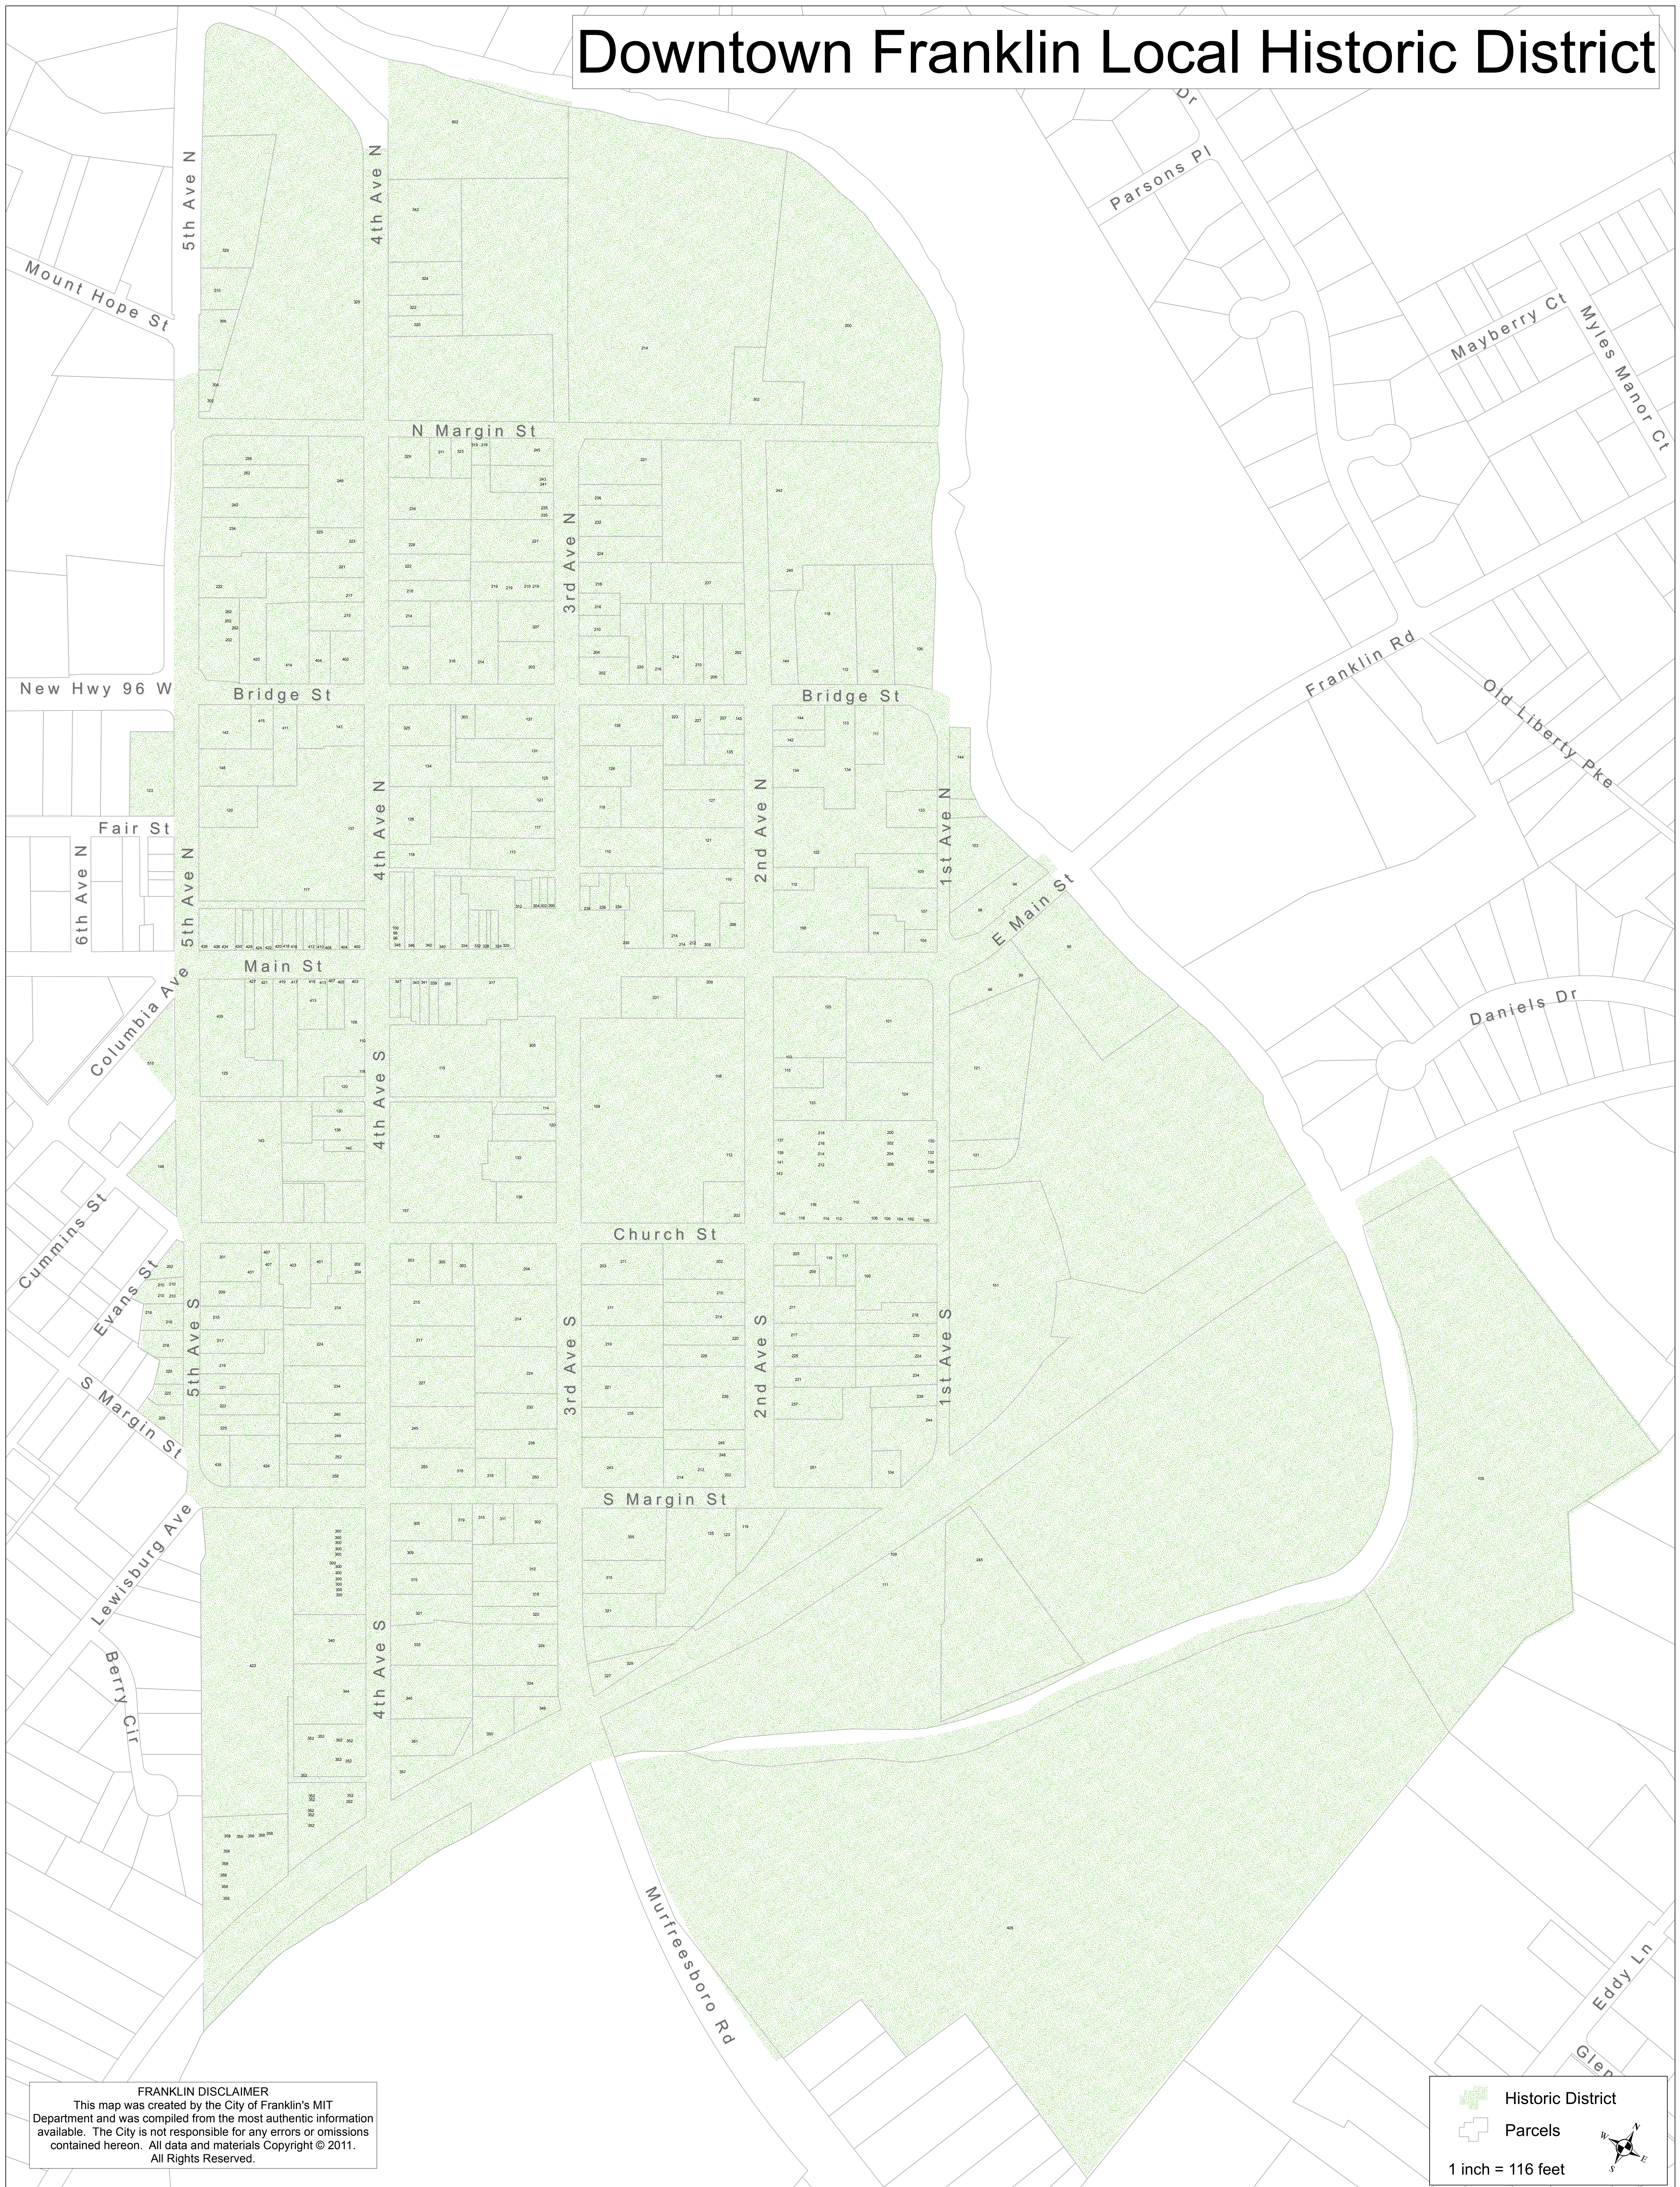

Downtown Franklin Local Historic District

FRANKLIN DISCLAIMER
This map was created by the City of Franklin's MIT Department and was compiled from the most authentic information available. The City is not responsible for any errors or omissions contained hereon. All data and materials Copyright © 2011. All Rights Reserved.

 Historic District
 Parcels

1 inch = 116 feet