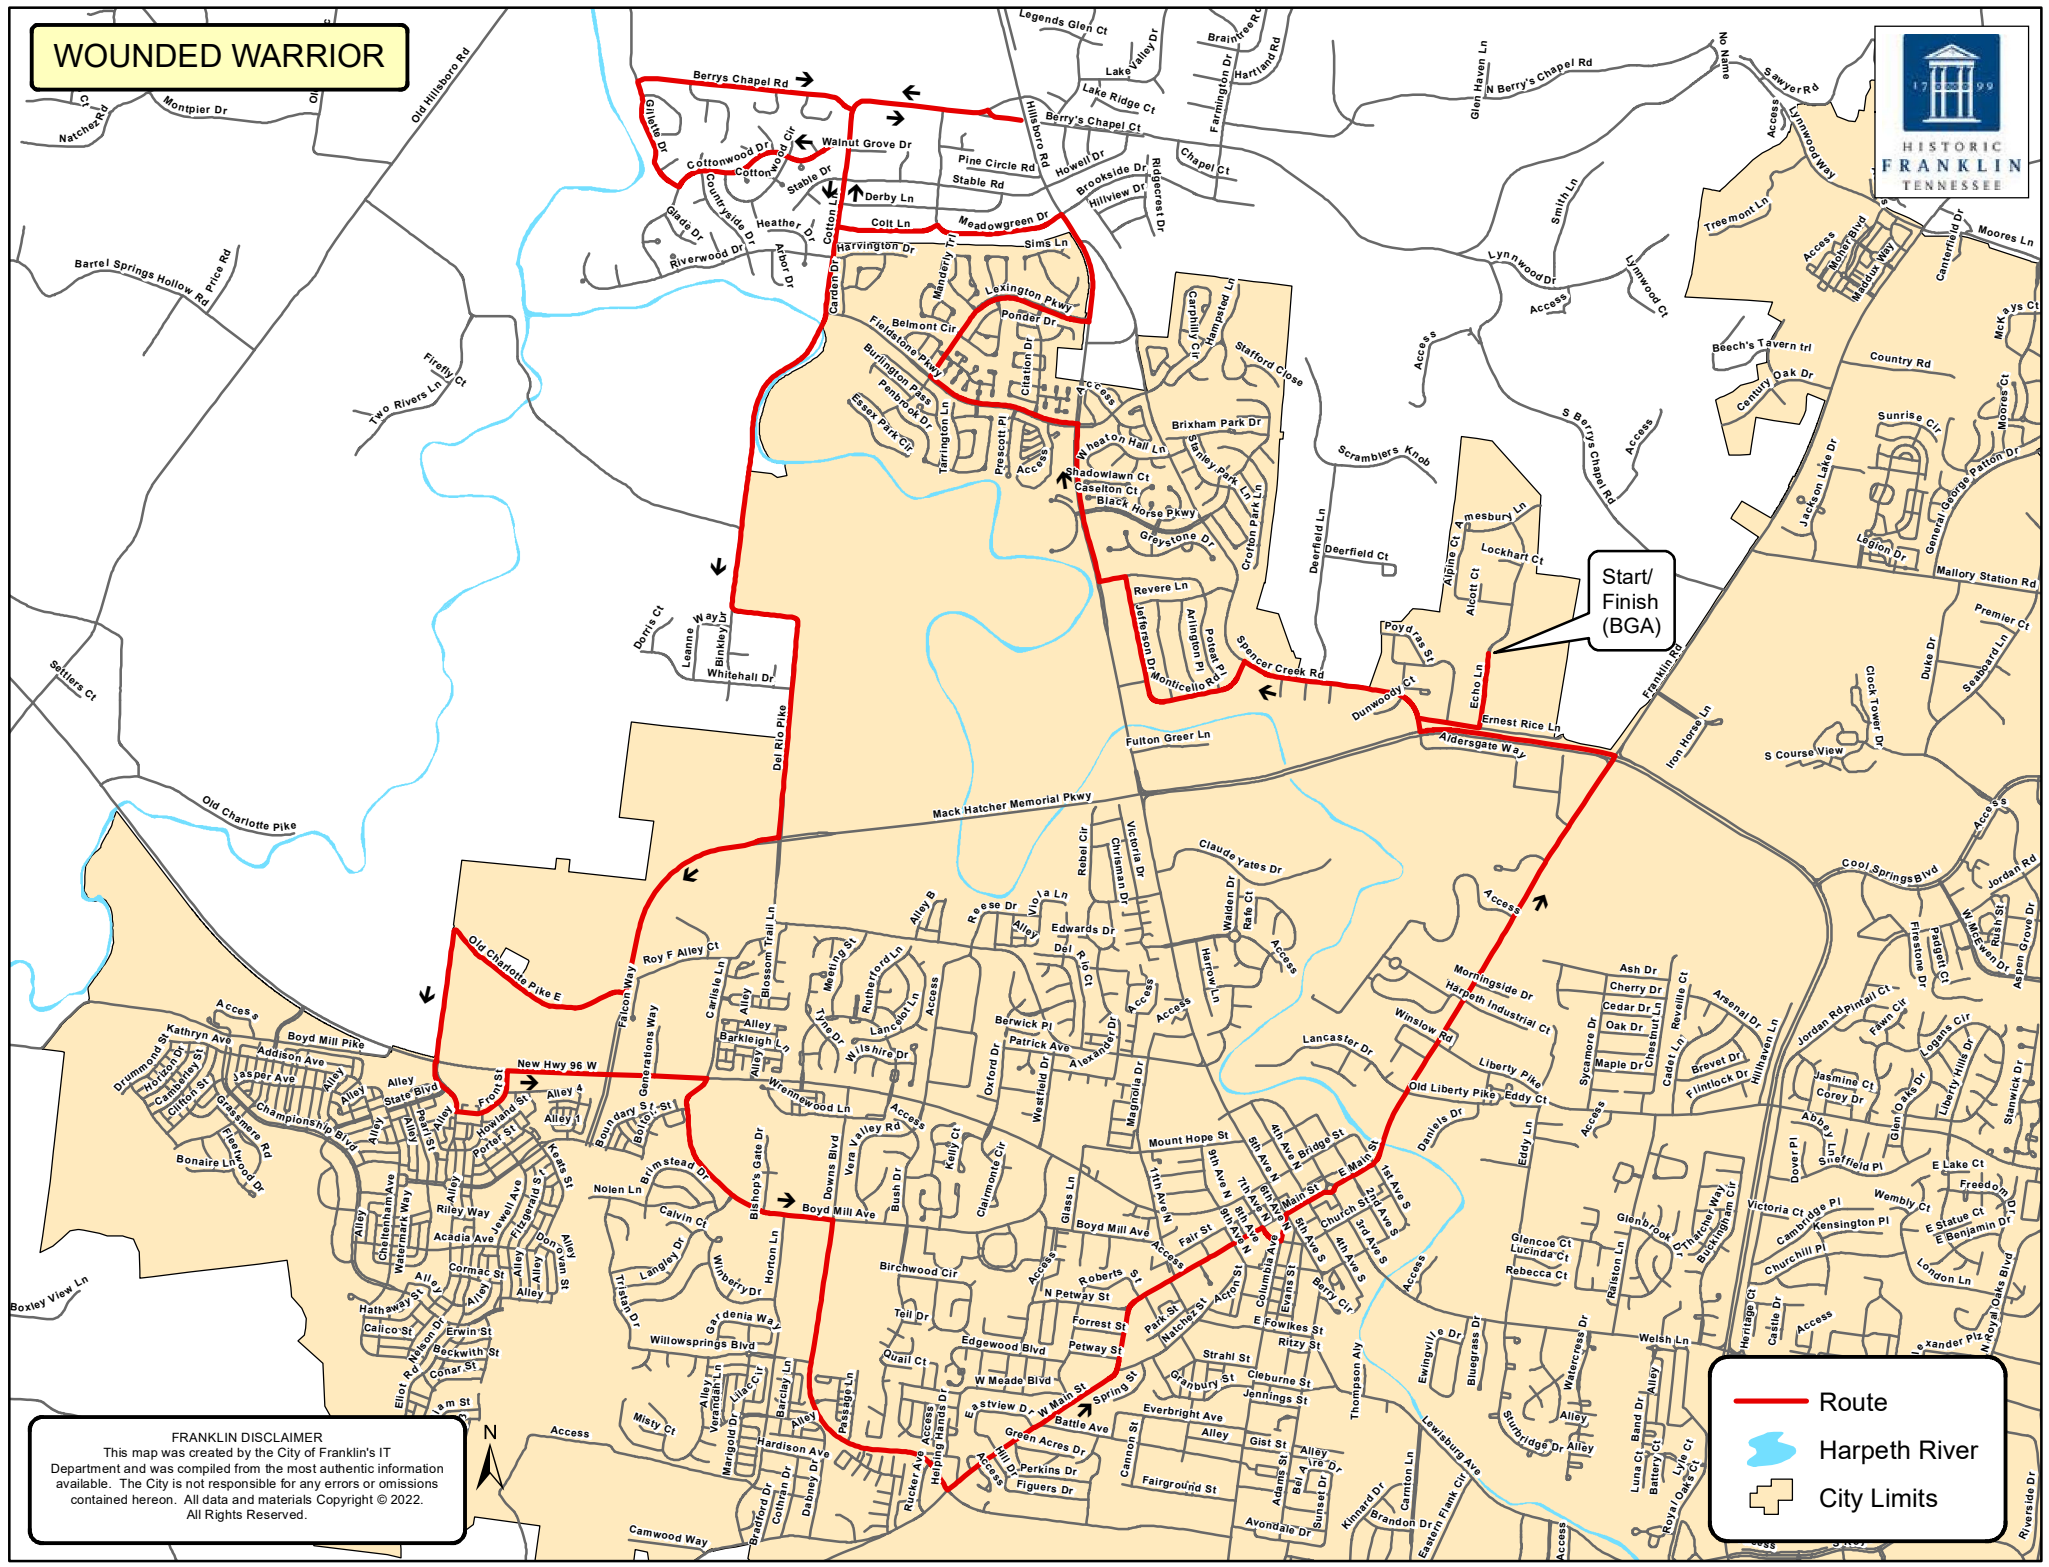

WOUNDED WARRIOR

Start/
Finish
(BGA)

- Route
- Harpeth River
- + City Limits

FRANKLIN DISCLAIMER
 This map was created by the City of Franklin's IT Department and was compiled from the most authentic information available. The City is not responsible for any errors or omissions contained hereon. All data and materials Copyright © 2022. All Rights Reserved.