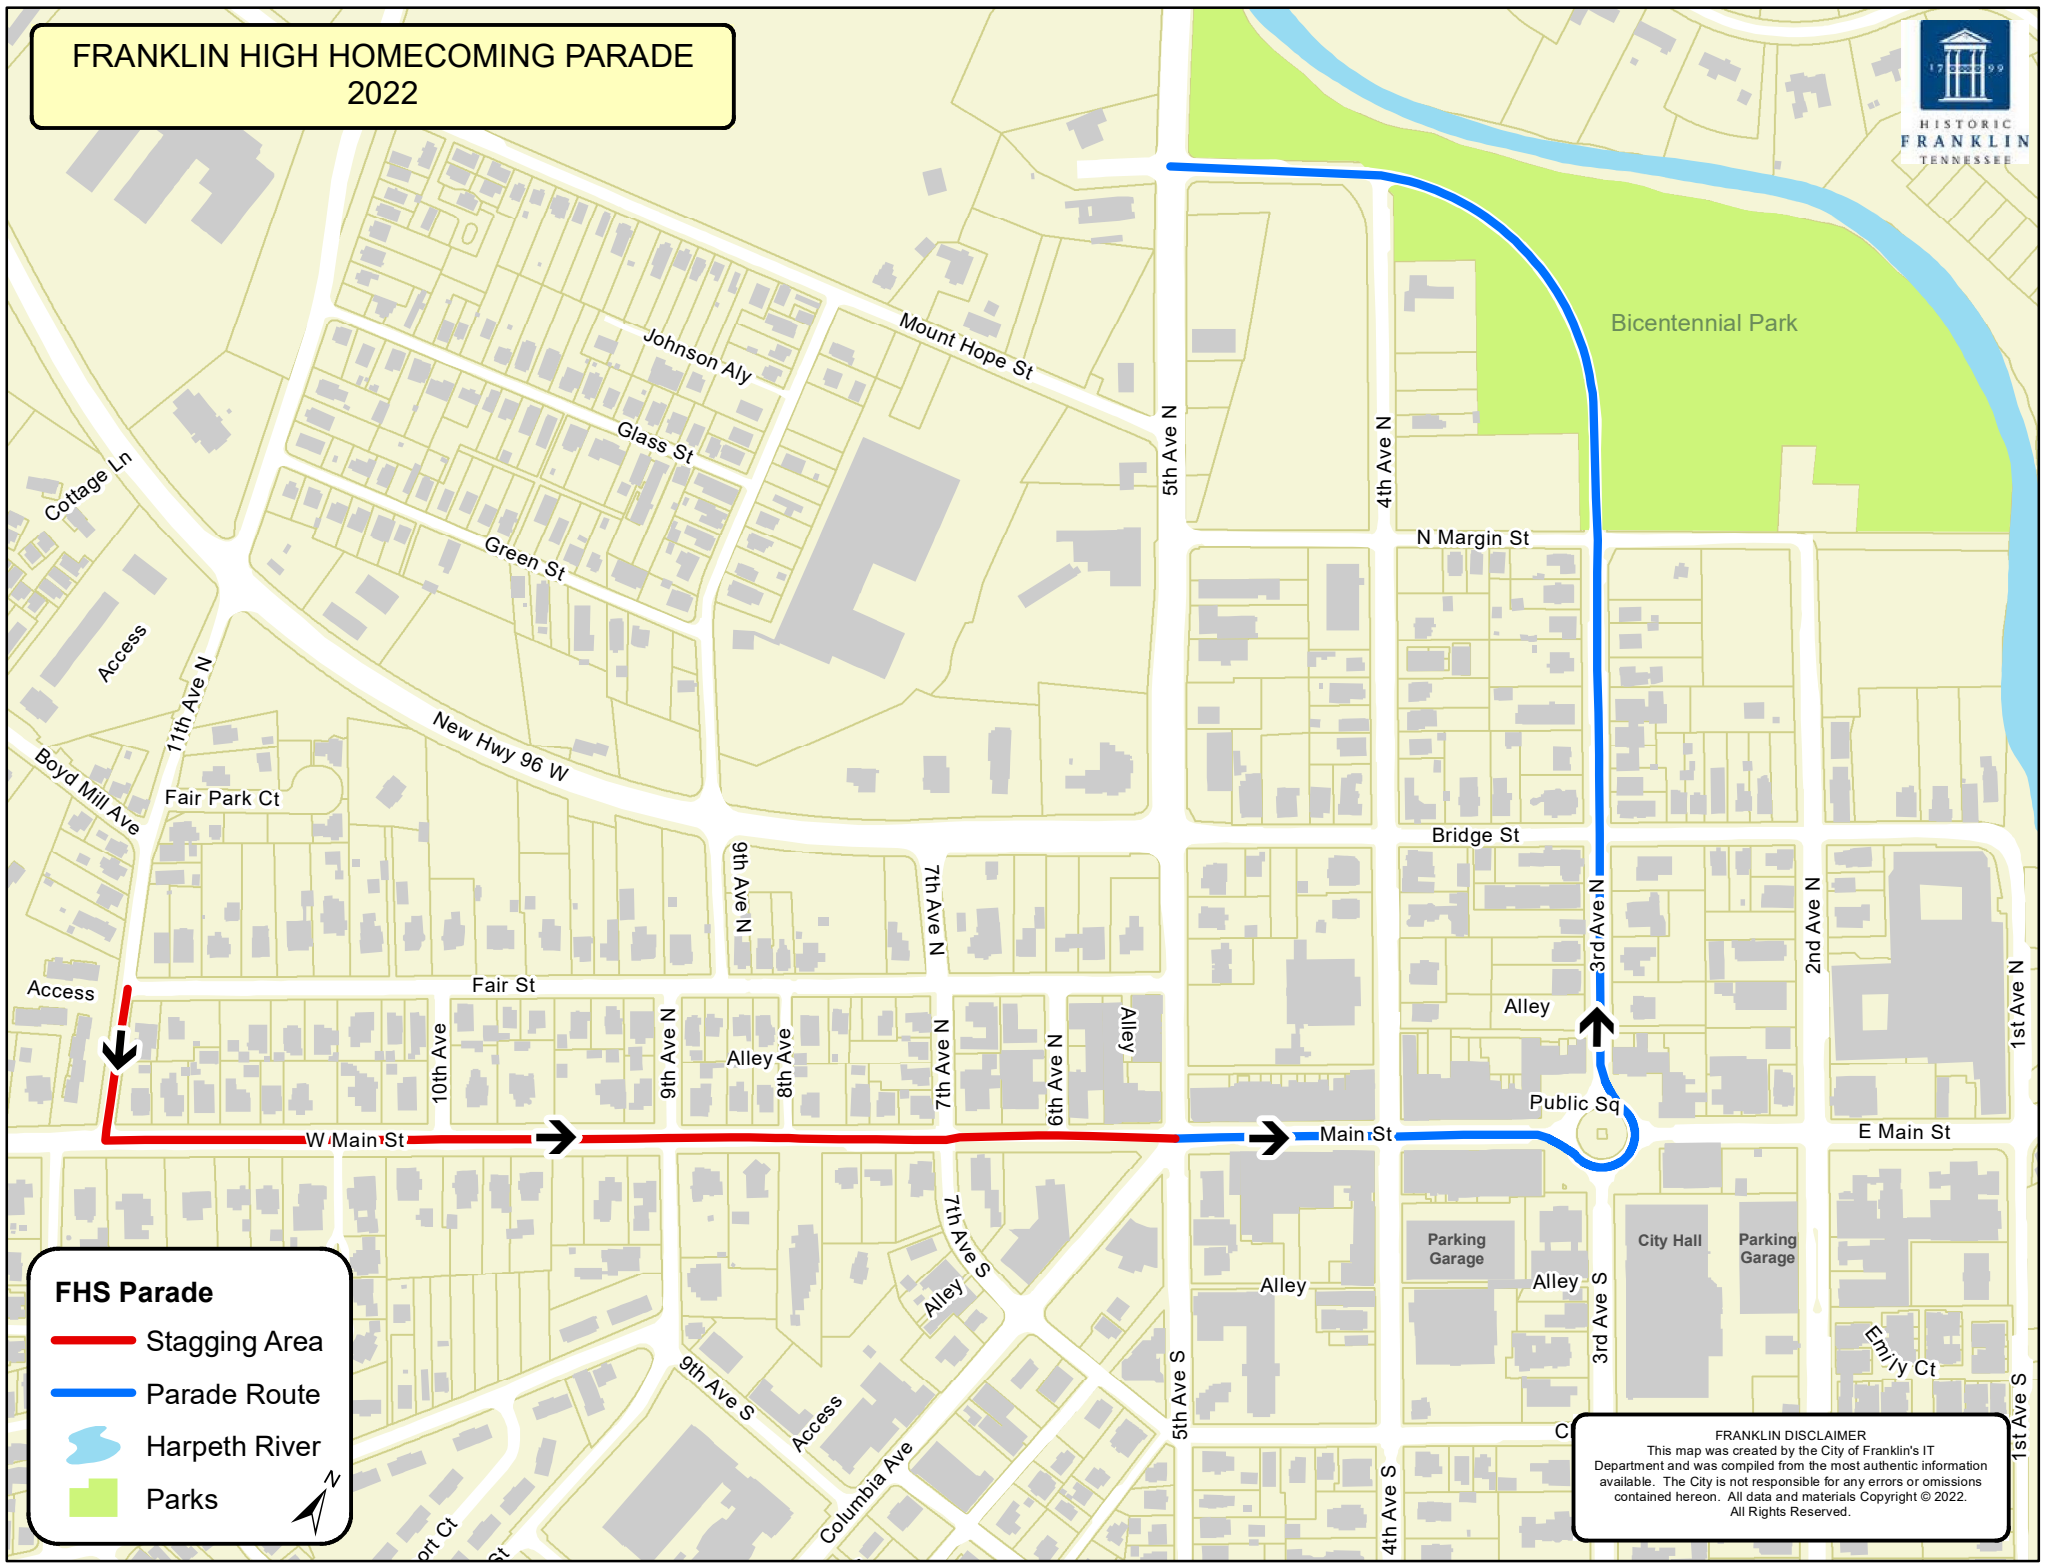

FRANKLIN HIGH HOMECOMING PARADE 2022

FHS Parade

- Staging Area
- Parade Route
- Harpeth River
- Parks

FRANKLIN DISCLAIMER
 This map was created by the City of Franklin's IT Department and was compiled from the most authentic information available. The City is not responsible for any errors or omissions contained hereon. All data and materials Copyright © 2022. All Rights Reserved.