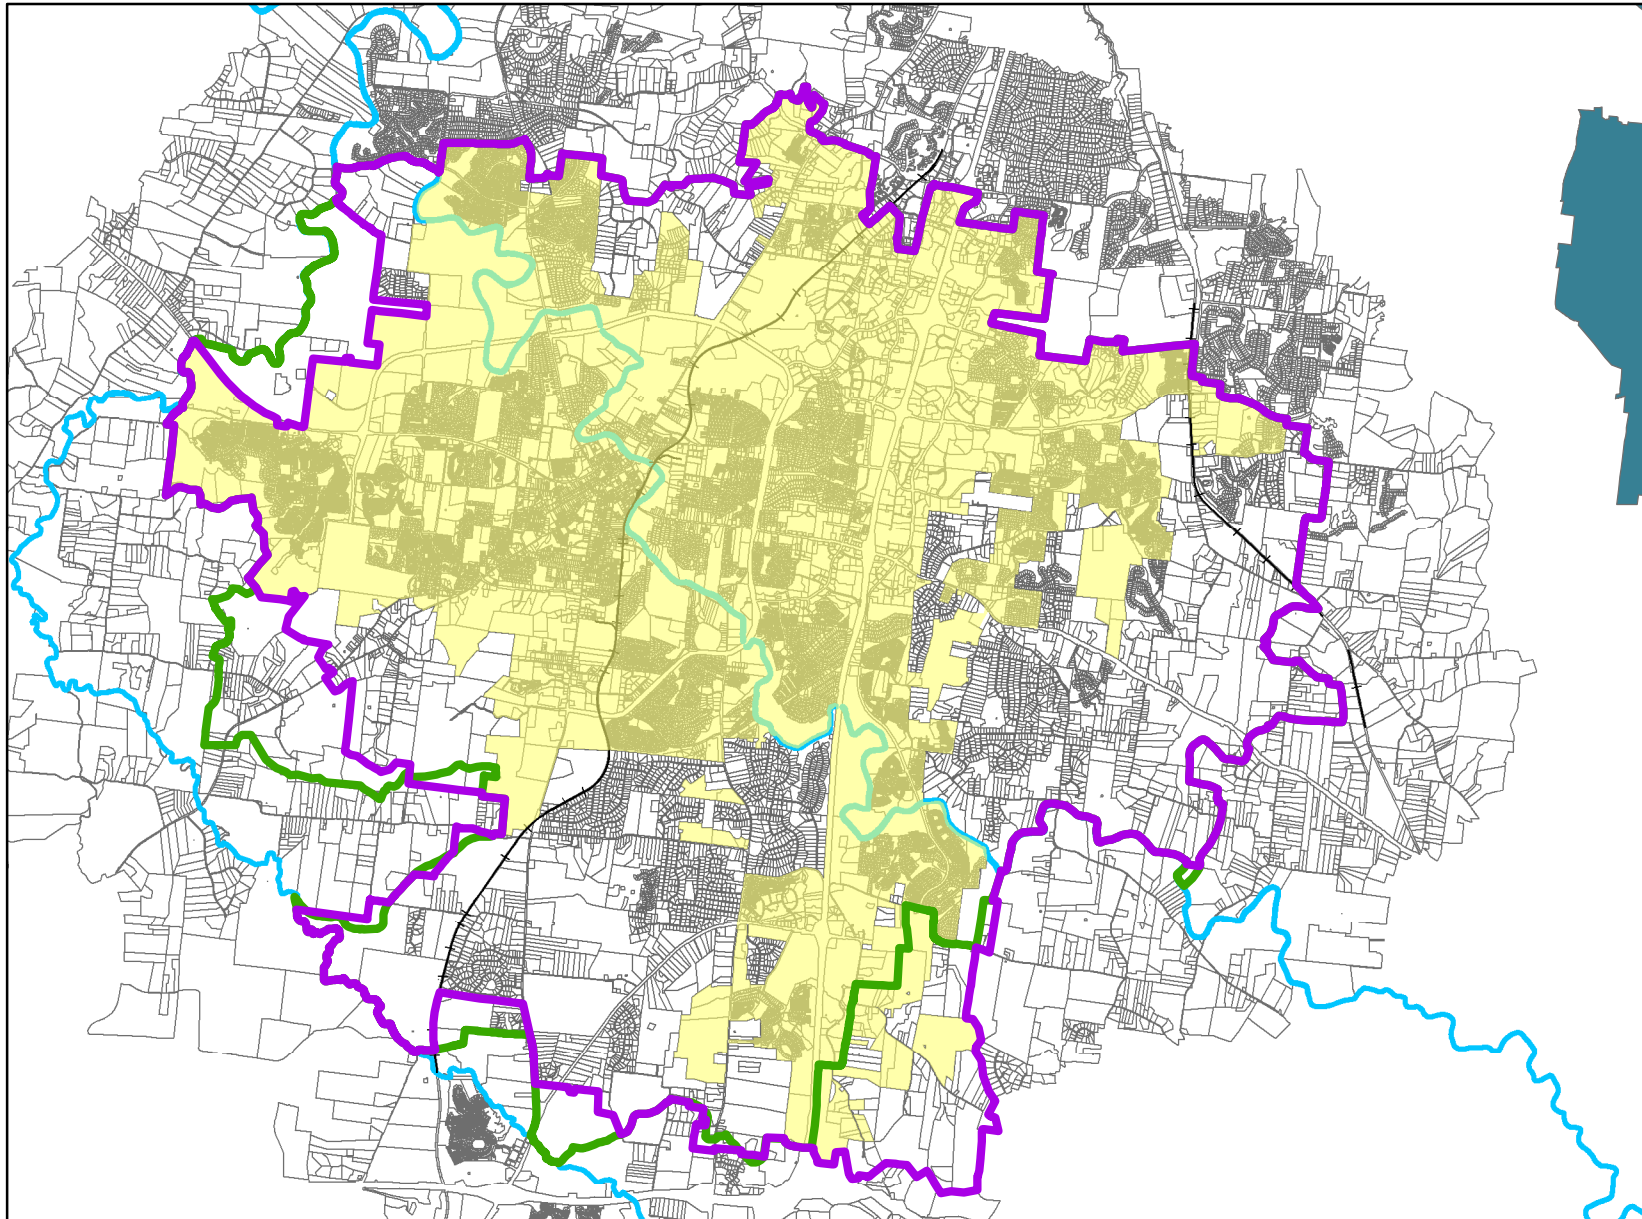

## Legend

-  Current Franklin UGB
-  Proposed Franklin UGB
-  Parcels
-  Current City Limits
-  Railroad Centerline
-  Harpeth River