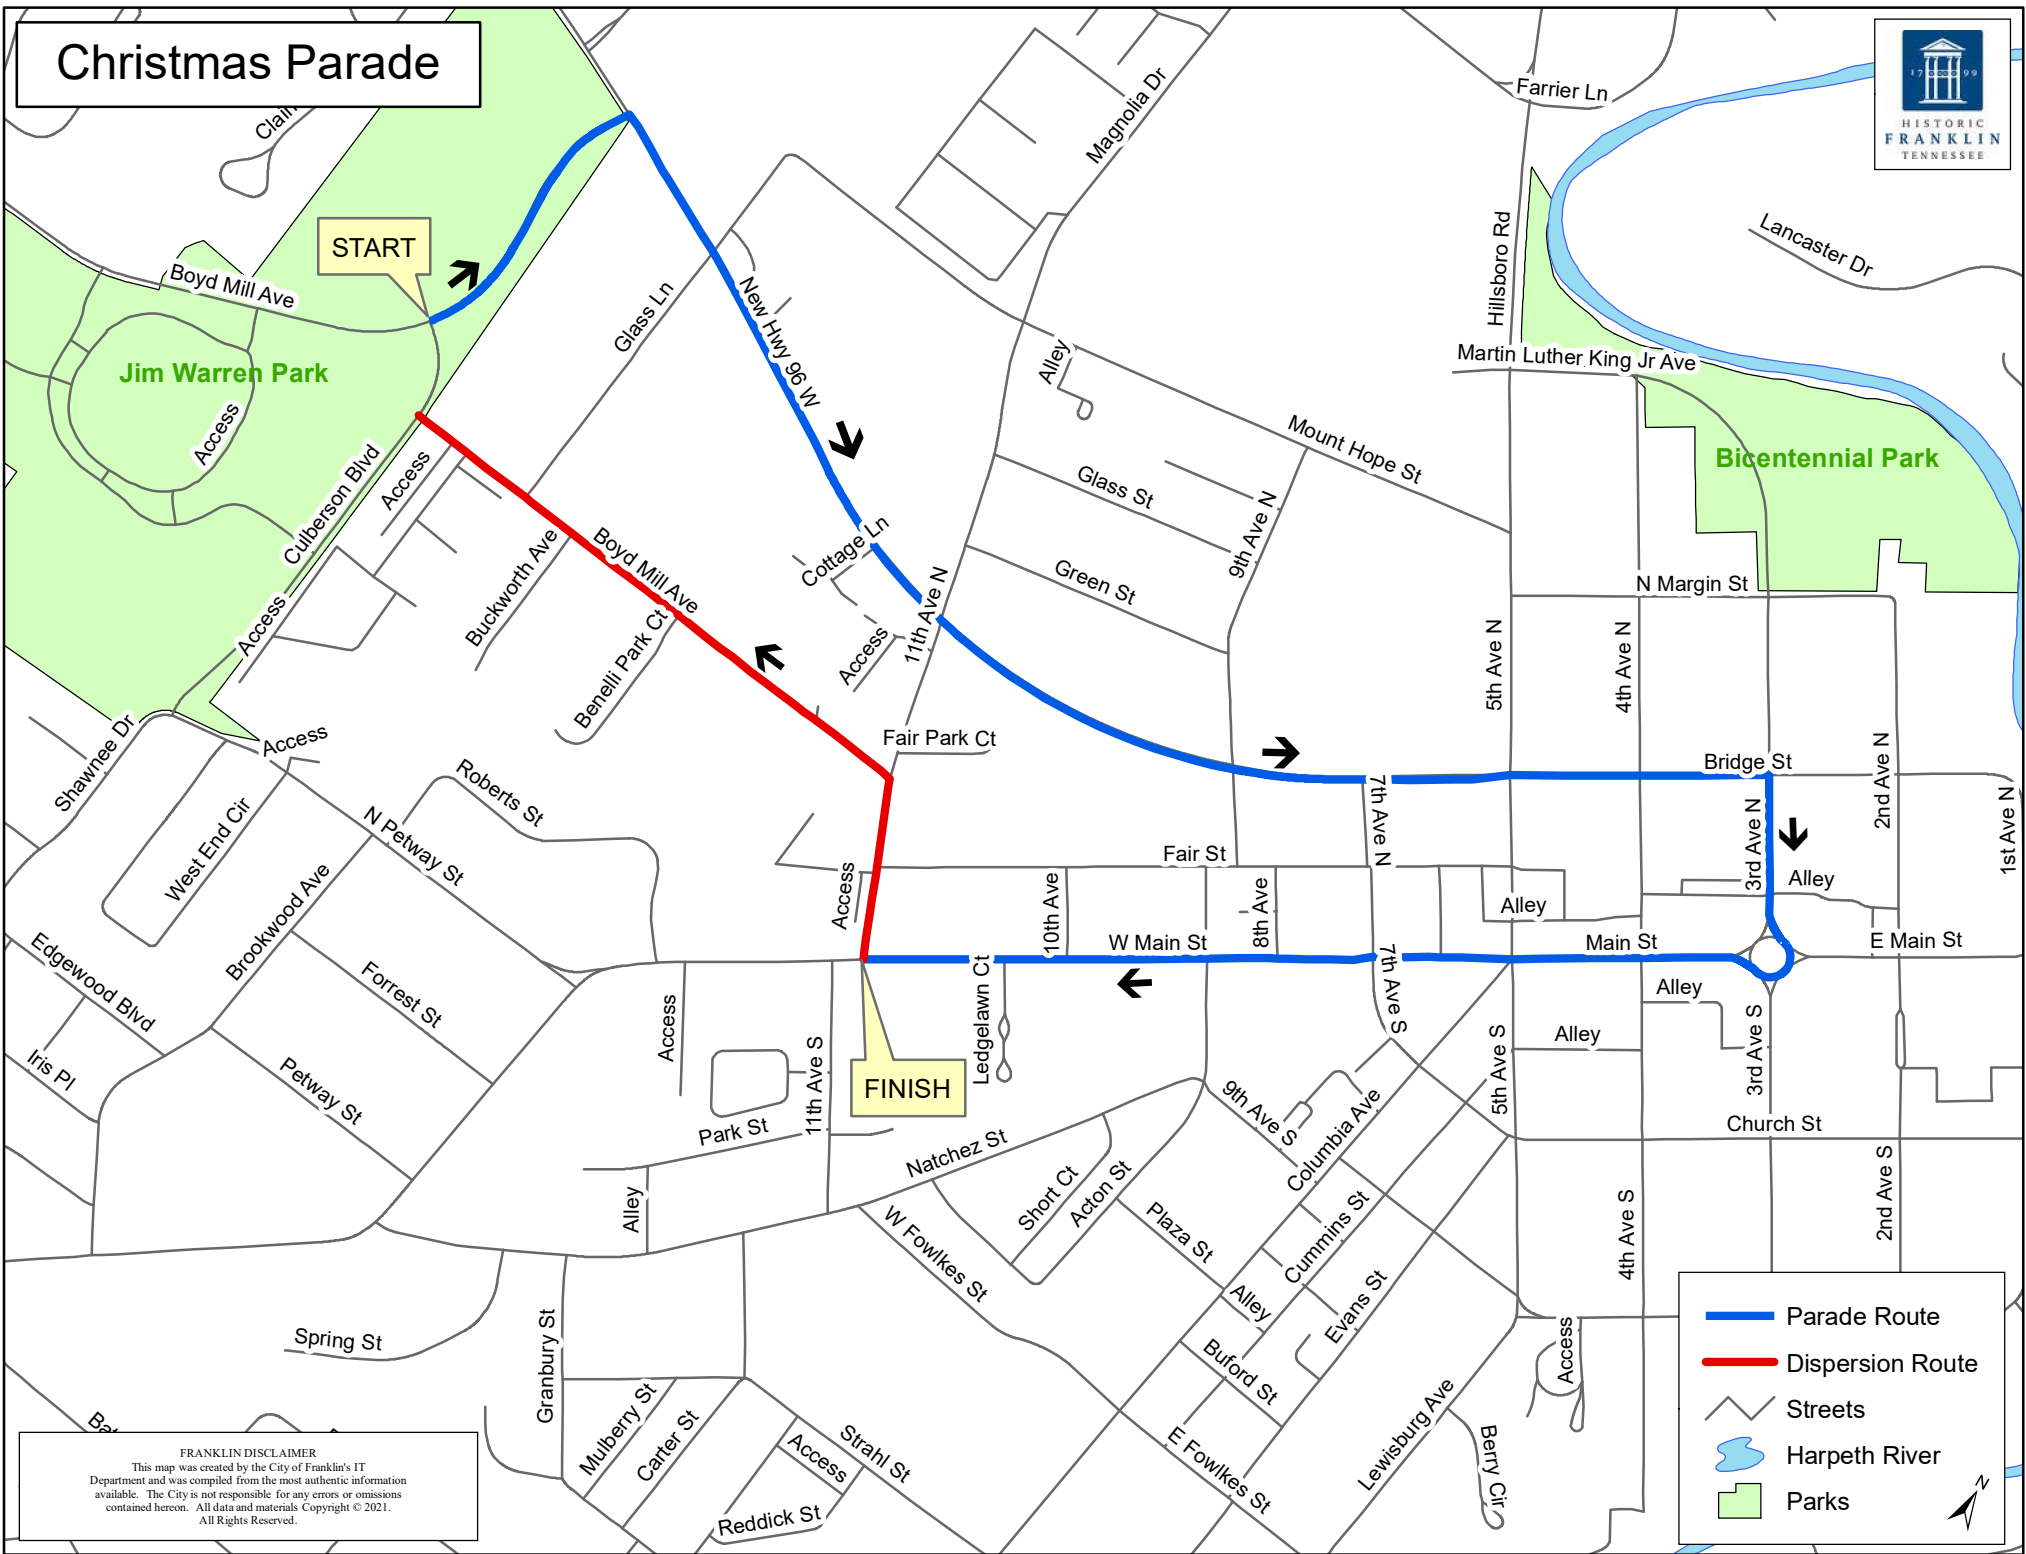

Christmas Parade

START

FINISH

- Parade Route
- Dispersion Route
- Streets
- Harpeth River
- Parks

FRANKLIN DISCLAIMER
This map was created by the City of Franklin's IT Department and was compiled from the most authentic information available. The City is not responsible for any errors or omissions contained hereon. All data and materials Copyright © 2021. All Rights Reserved.