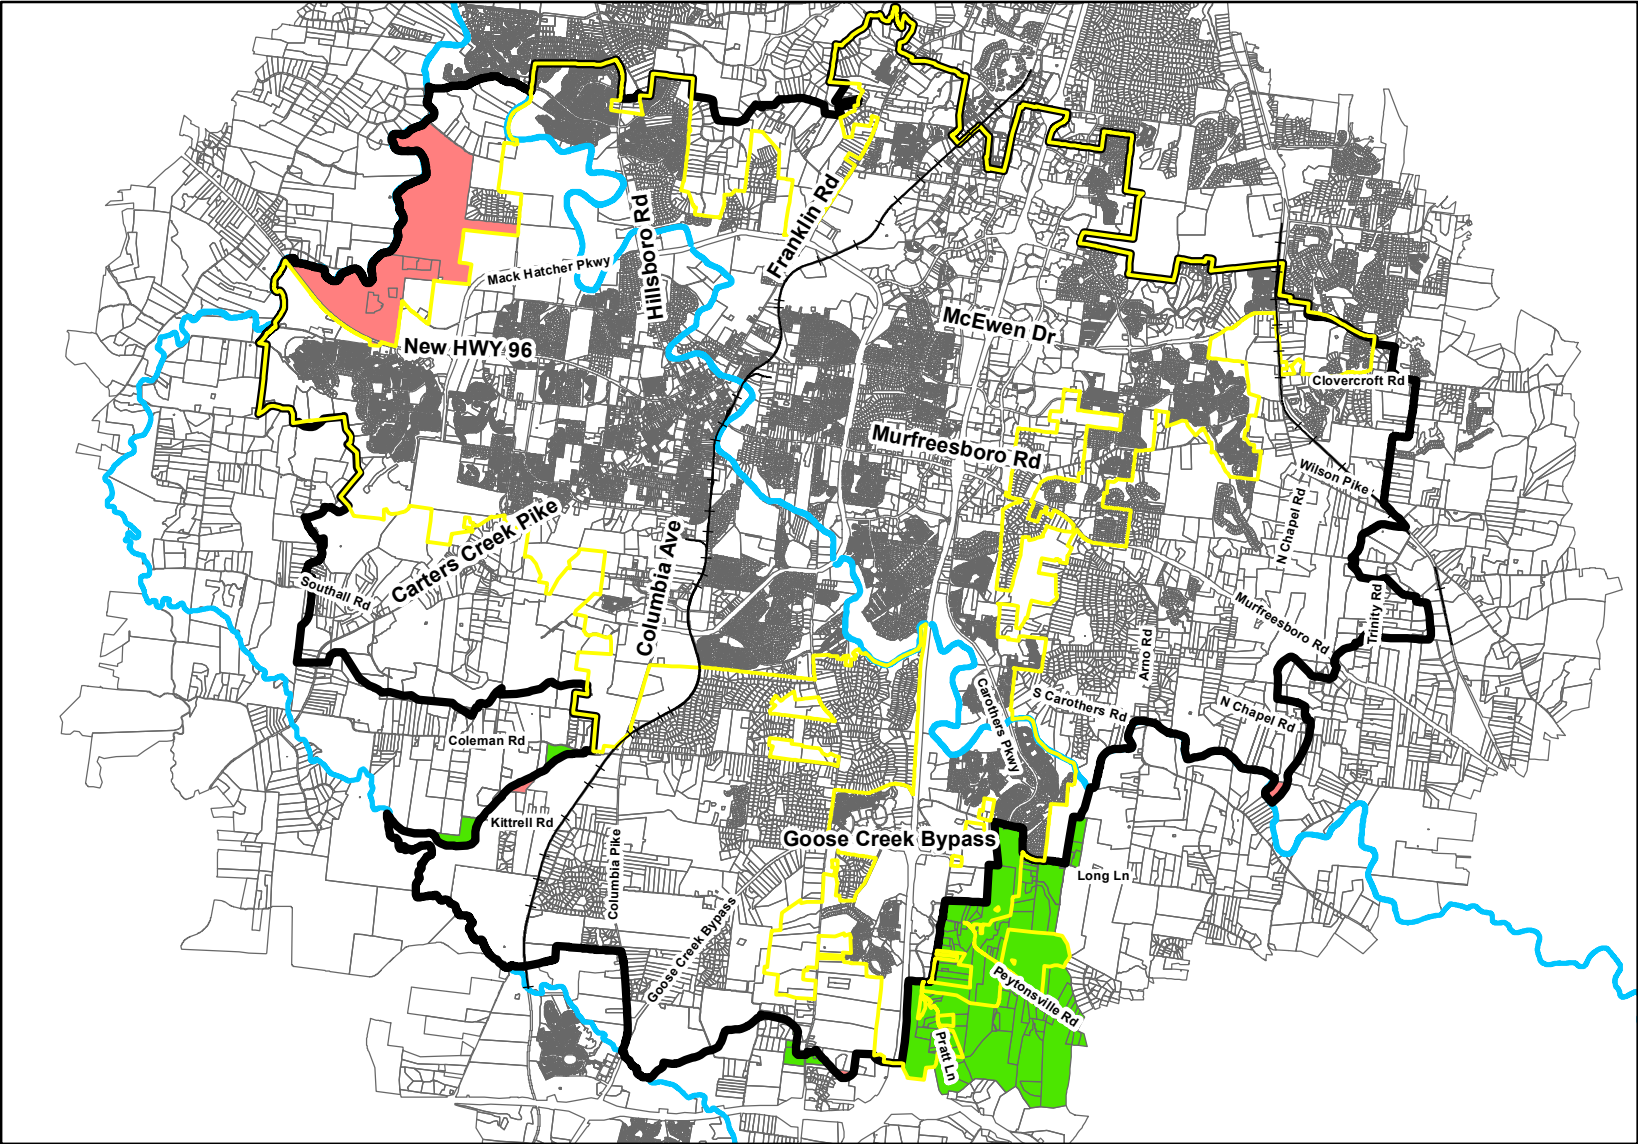

Urban Growth Boundary Working Draft 10/21/2021

Legend

-  Current Franklin UGB
-  Parcels
-  Railroad Centerline
-  Harpeth River
-  Recommended to be Added to UGB
-  Recommended to be Removed from UGB
-  City Limits