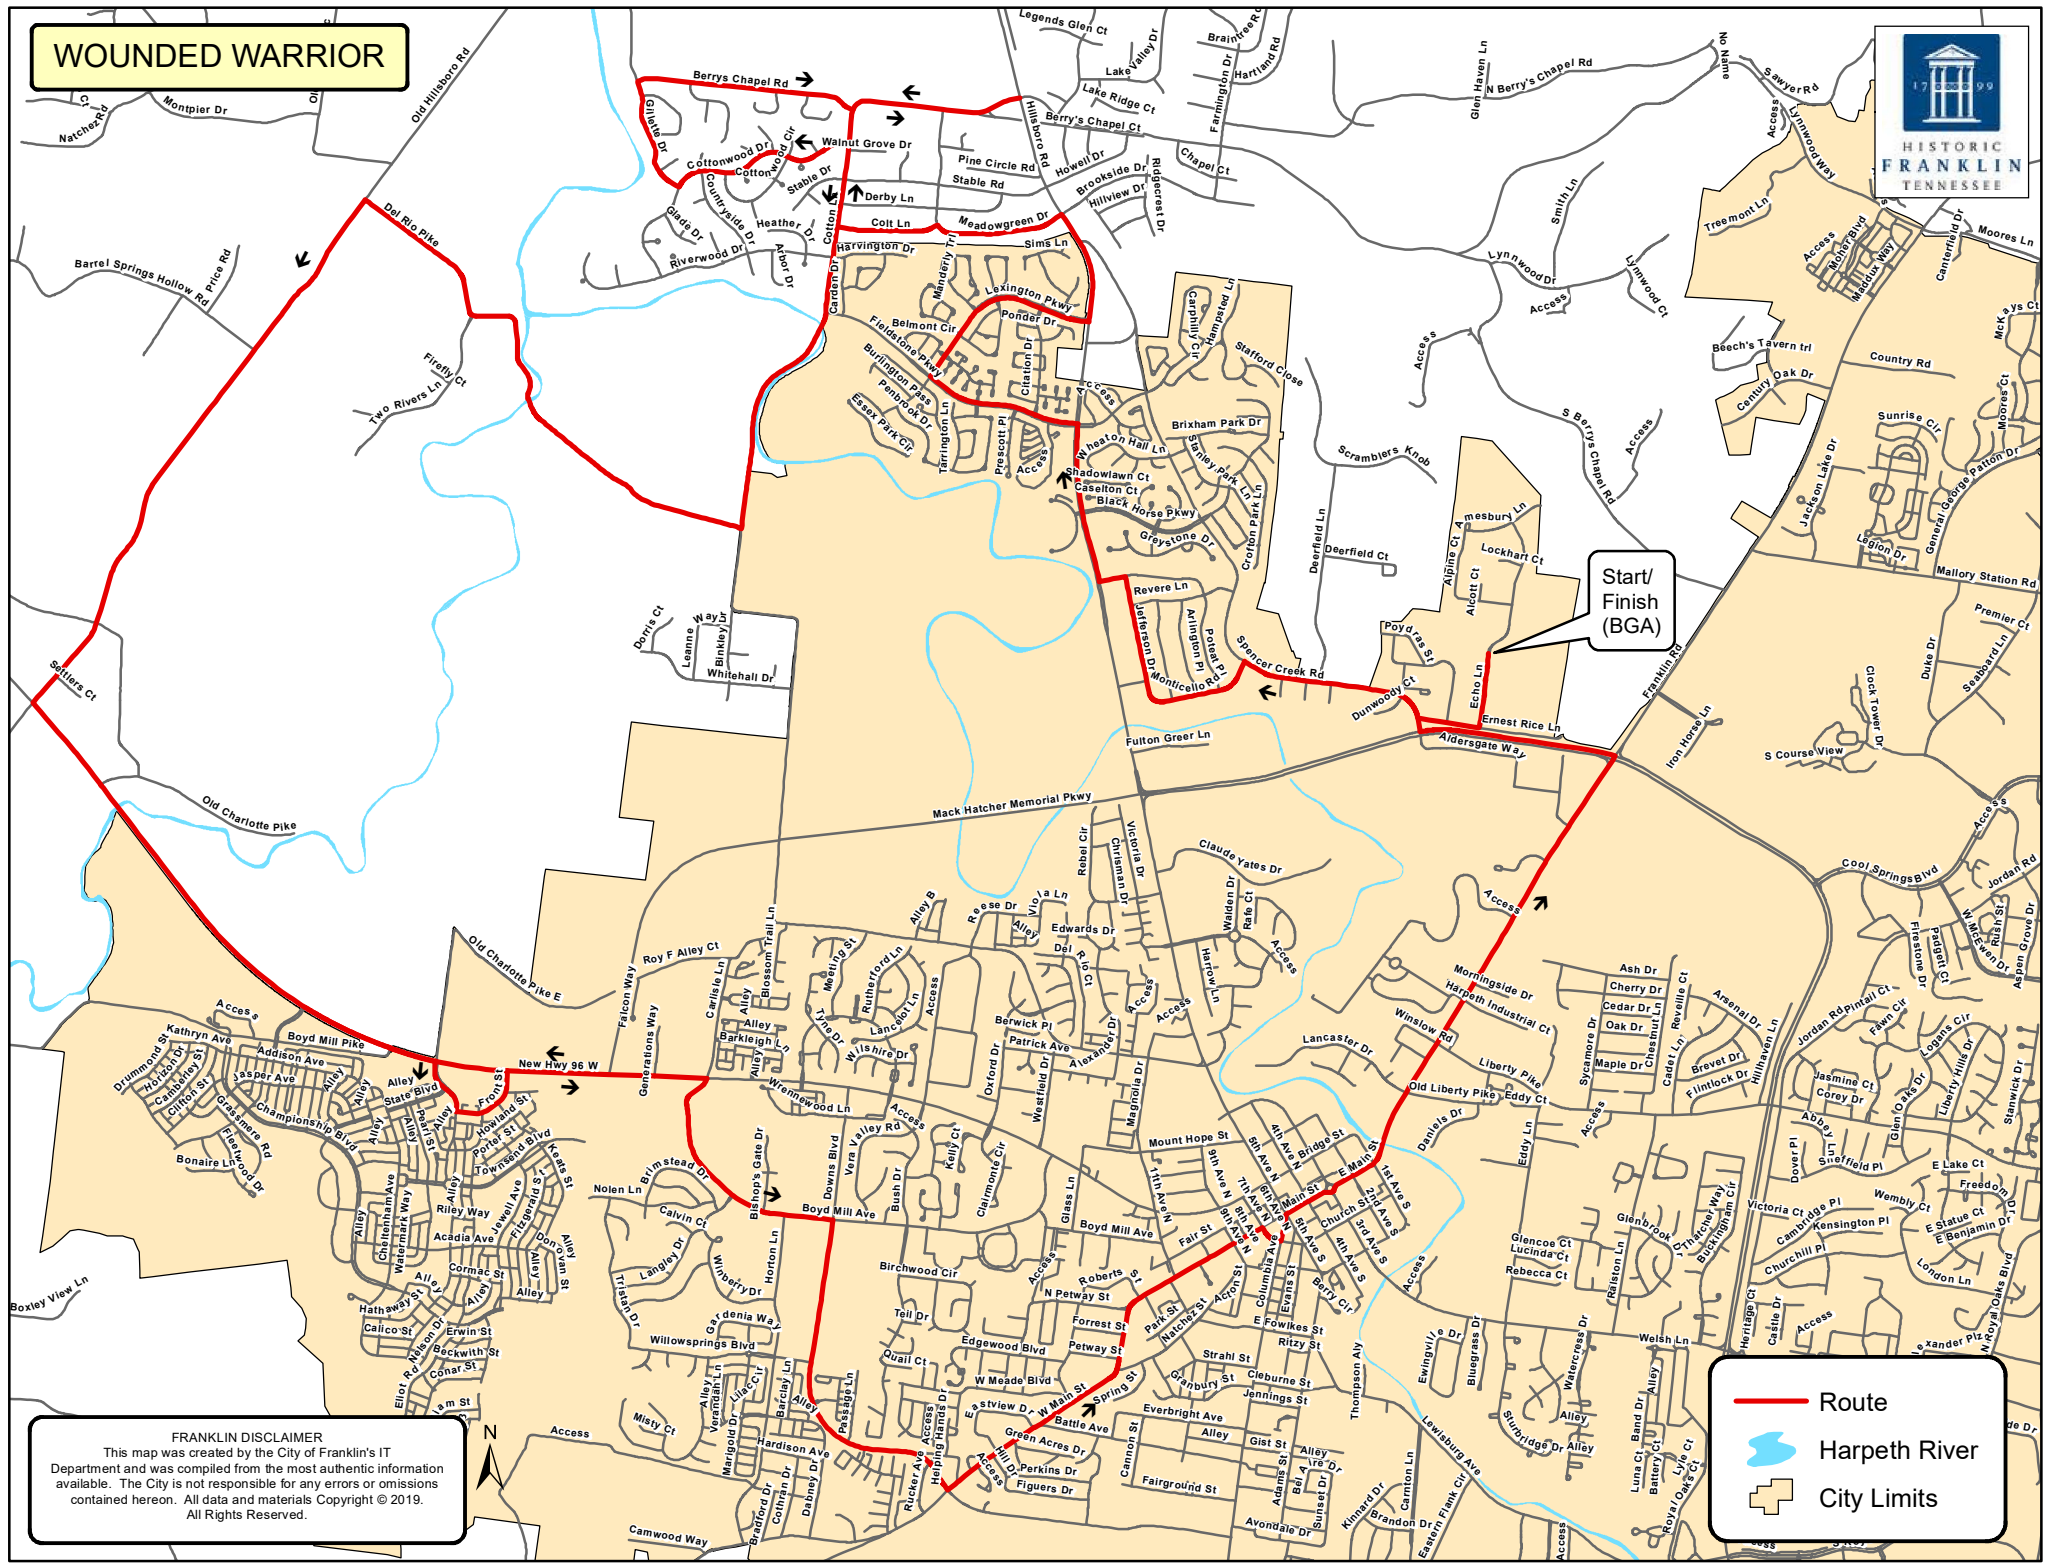

WOUNDED WARRIOR

Start/
Finish
(BGA)

-  Route
-  Harpeth River
-  City Limits

FRANKLIN DISCLAIMER
 This map was created by the City of Franklin's IT Department and was compiled from the most authentic information available. The City is not responsible for any errors or omissions contained hereon. All data and materials Copyright © 2019. All Rights Reserved.