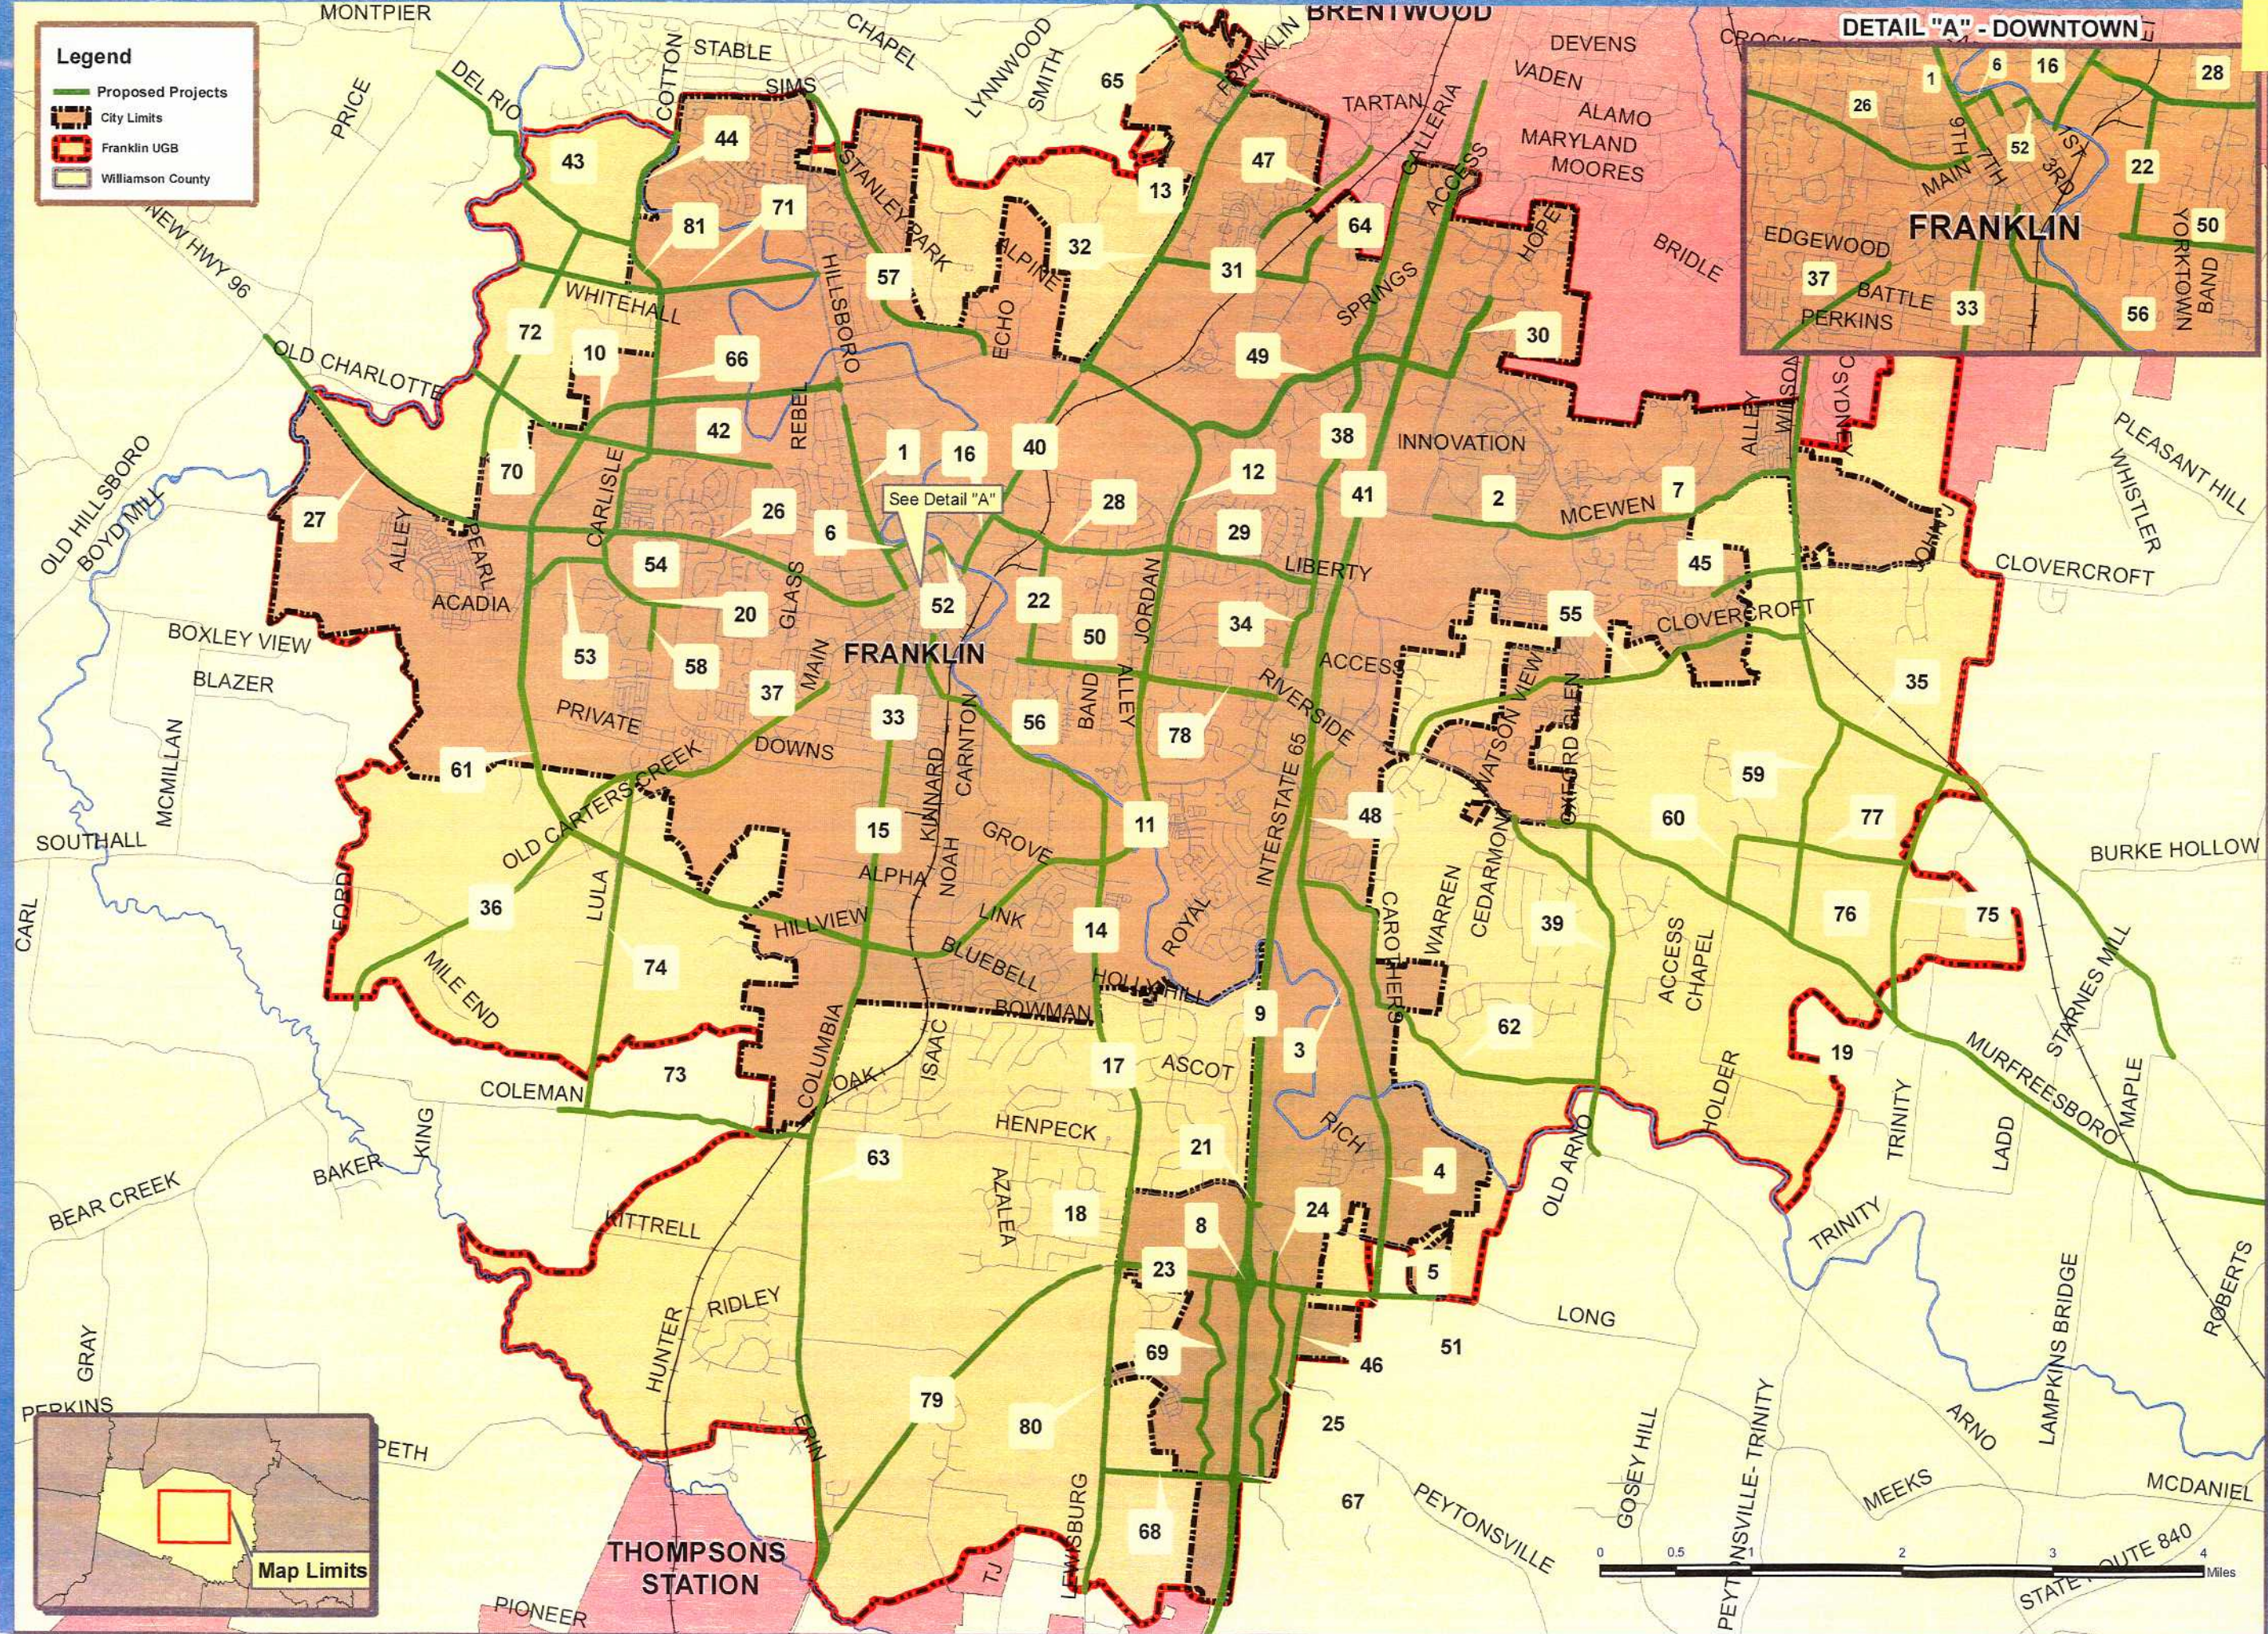

Proposed Projects

Major Thoroughfare Plan

City of Franklin
Tennessee

Data Sources:
City of Franklin GIS Dept.
Williamson County GIS Dept.
Nashville Area MPO
ESRI

Legend

- Proposed Projects
- City Limits
- Franklin UGB
- Williamson County

DETAIL "A" - DOWNTOWN

Map Limits