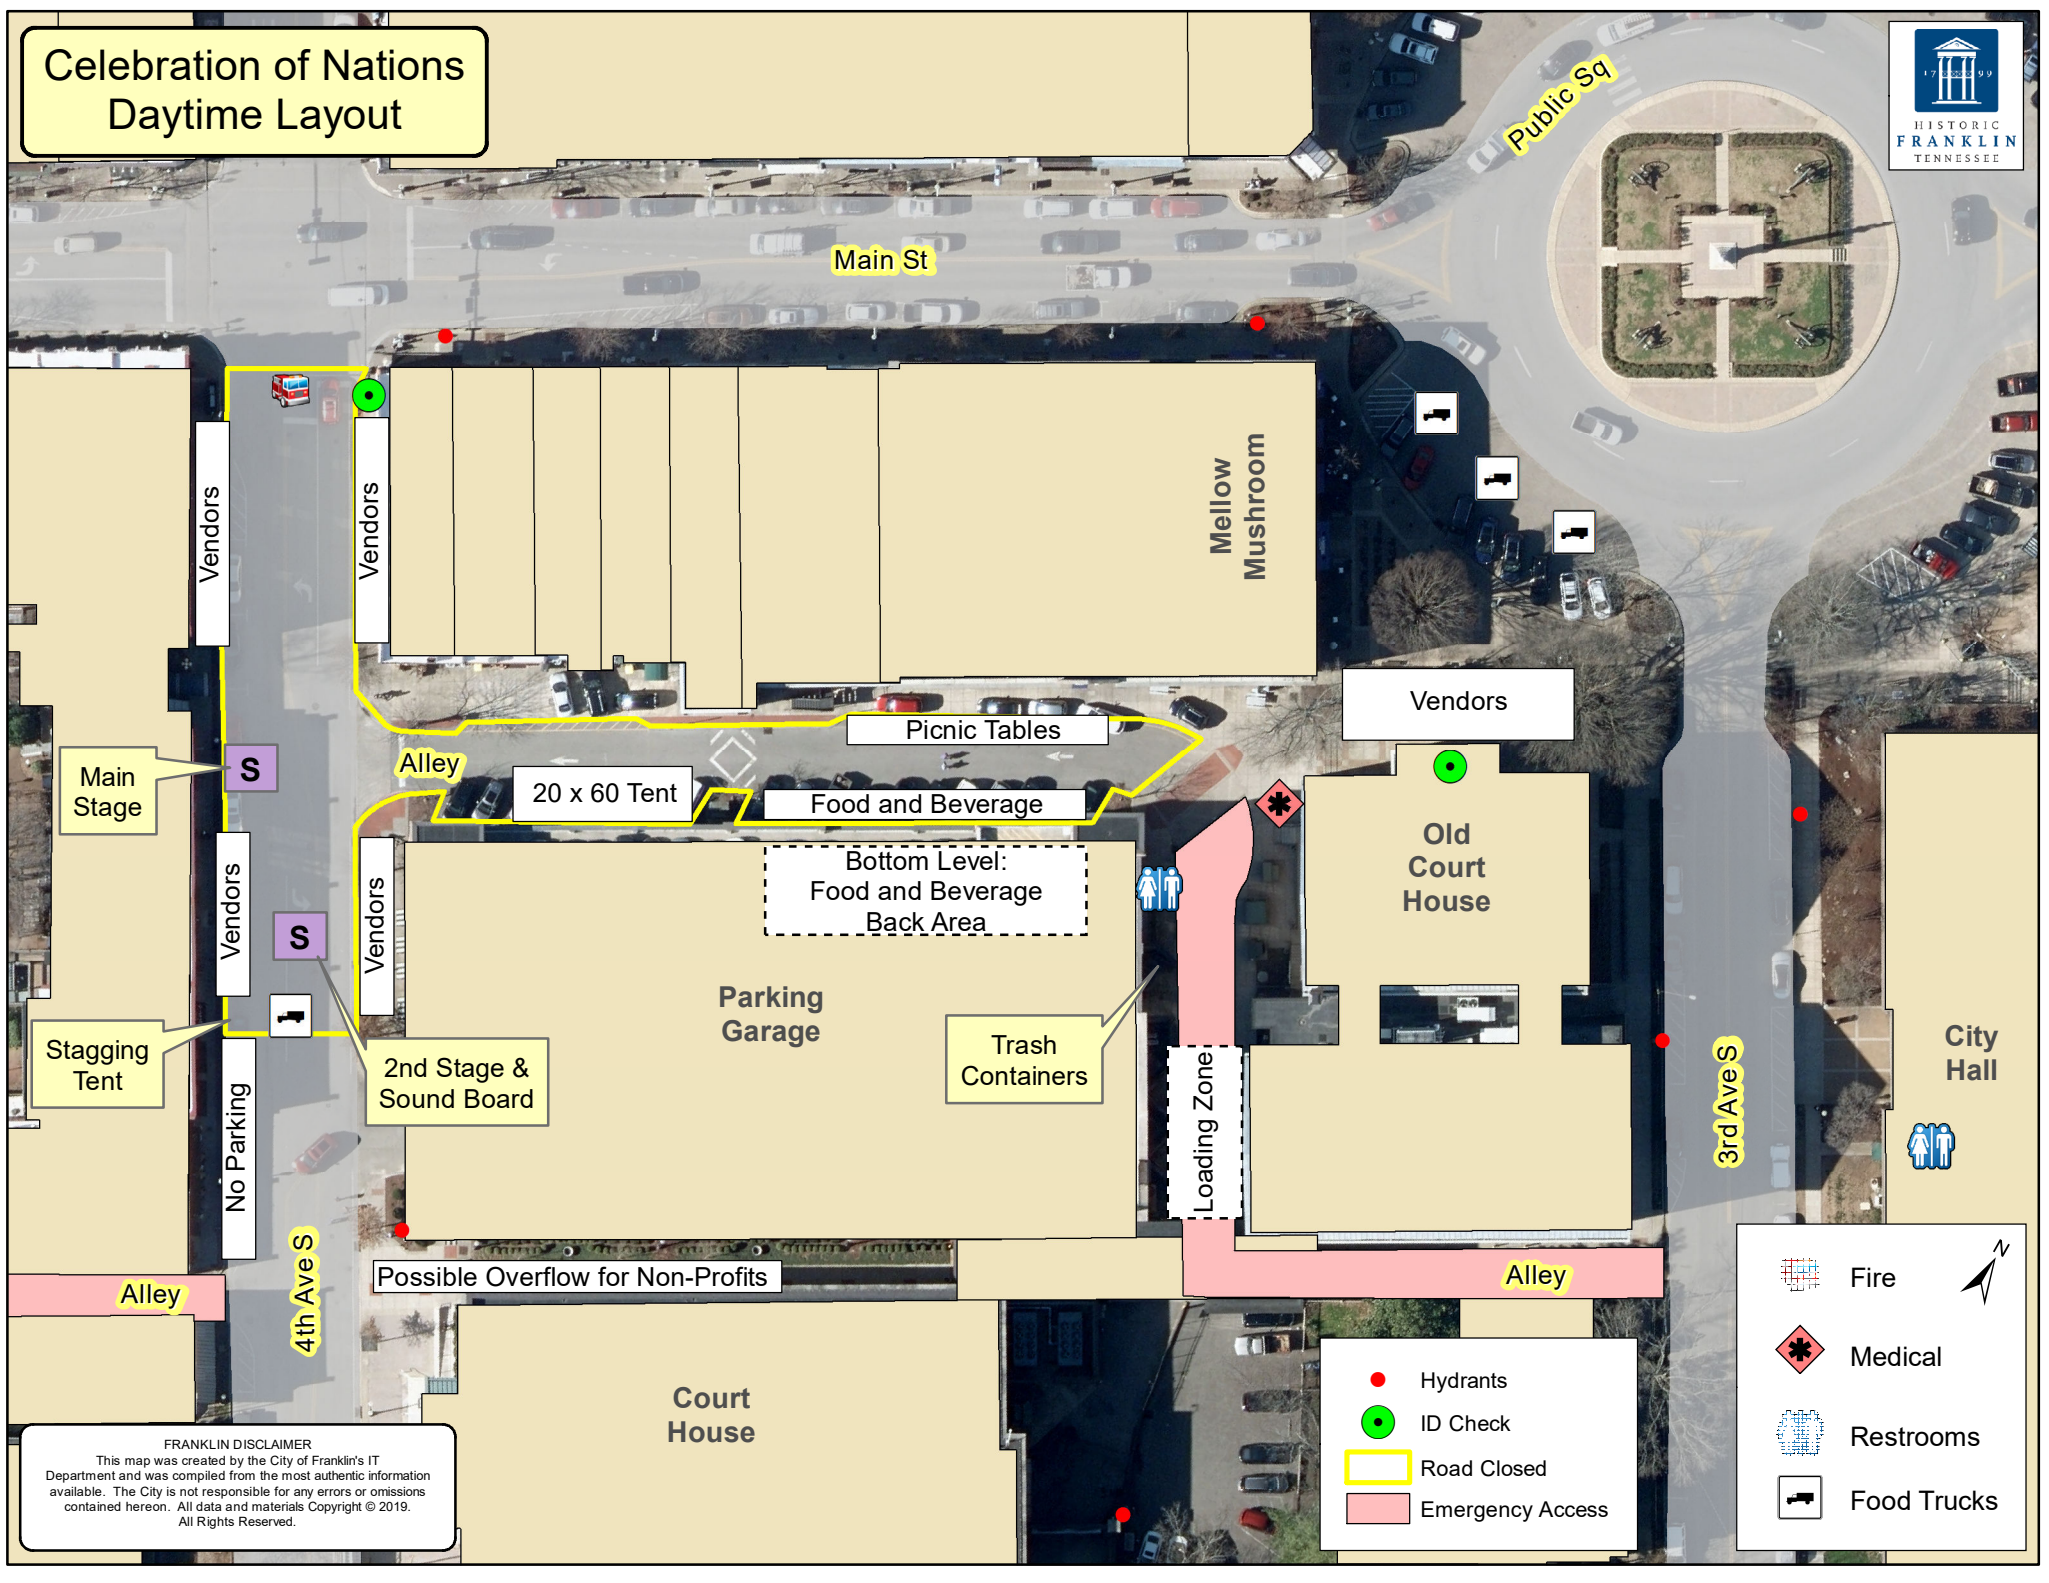

Celebration of Nations Daytime Layout

Main Stage

Staging Tent

Vendors

Vendors

Vendors

Vendors

2nd Stage & Sound Board

20 x 60 Tent

Food and Beverage

Picnic Tables

Parking Garage

Trash Containers

Bottom Level:
Food and Beverage
Back Area

Loading Zone

Old Court House

Vendors

Mellow Mushroom

Possible Overflow for Non-Profits

Alley

Court House

City Hall

Main St

Public Sq

- Hydrants
- ID Check
- Road Closed
- Emergency Access

- Fire
- Medical
- Restrooms
- Food Trucks