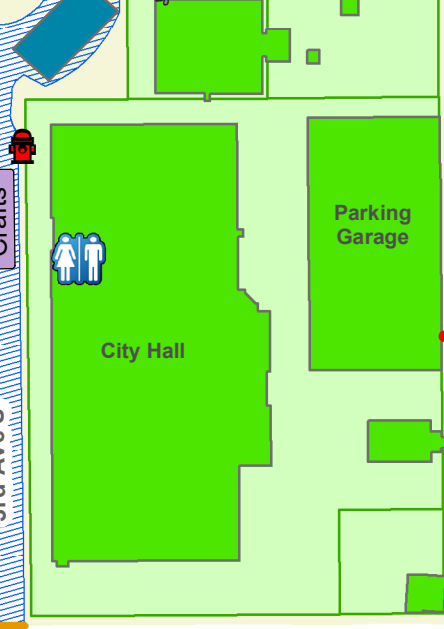

BLUEGRASS FESTIVAL

5th Ave N

4th Ave N

3rd Ave N

2nd Ave N

1st Ave N

Bridge St

5th Ave S

4th Ave S

3rd Ave S

2nd Ave S

1st Ave S

Church St

FRANKLIN DISCLAIMER
 This map was created by the City of Franklin's IT Department and was compiled from the most authentic information available. The City is not responsible for any errors or omissions contained hereon. All data and materials Copyright © 2019. All Rights Reserved.

	Hydrants
	Moveable Barrier
	Emergency Access
	Stage
	Road Closed
	Restrooms
	Food
	Police

Division	
1	
2	
3	
4	