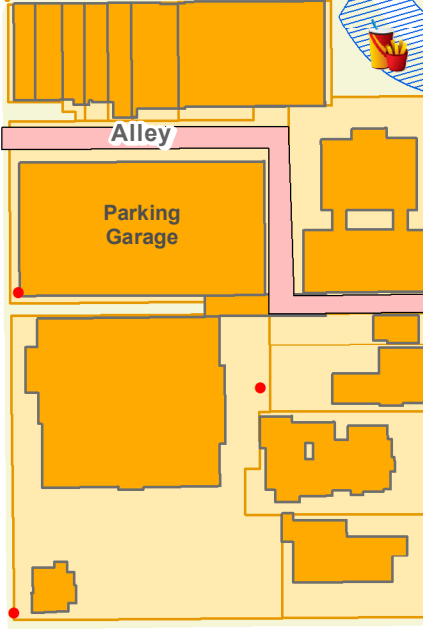

BLUEGRASS FESTIVAL

5th Ave N

4th Ave N

3rd Ave N

2nd Ave N

1st Ave N

Bridge St

5th Ave S

4th Ave S

3rd Ave S

2nd Ave S

1st Ave S

Church St

FRANKLIN DISCLAIMER
 This map was created by the City of Franklin's IT Department and was compiled from the most authentic information available. The City is not responsible for any errors or omissions contained hereon. All data and materials Copyright © 2019. All Rights Reserved.

	Hydrants
	Moveable Barrier
	Emergency Access
	Stage
	Road Closed
	Restrooms
	Food
	Police

Division	
1	
2	
3	
4	