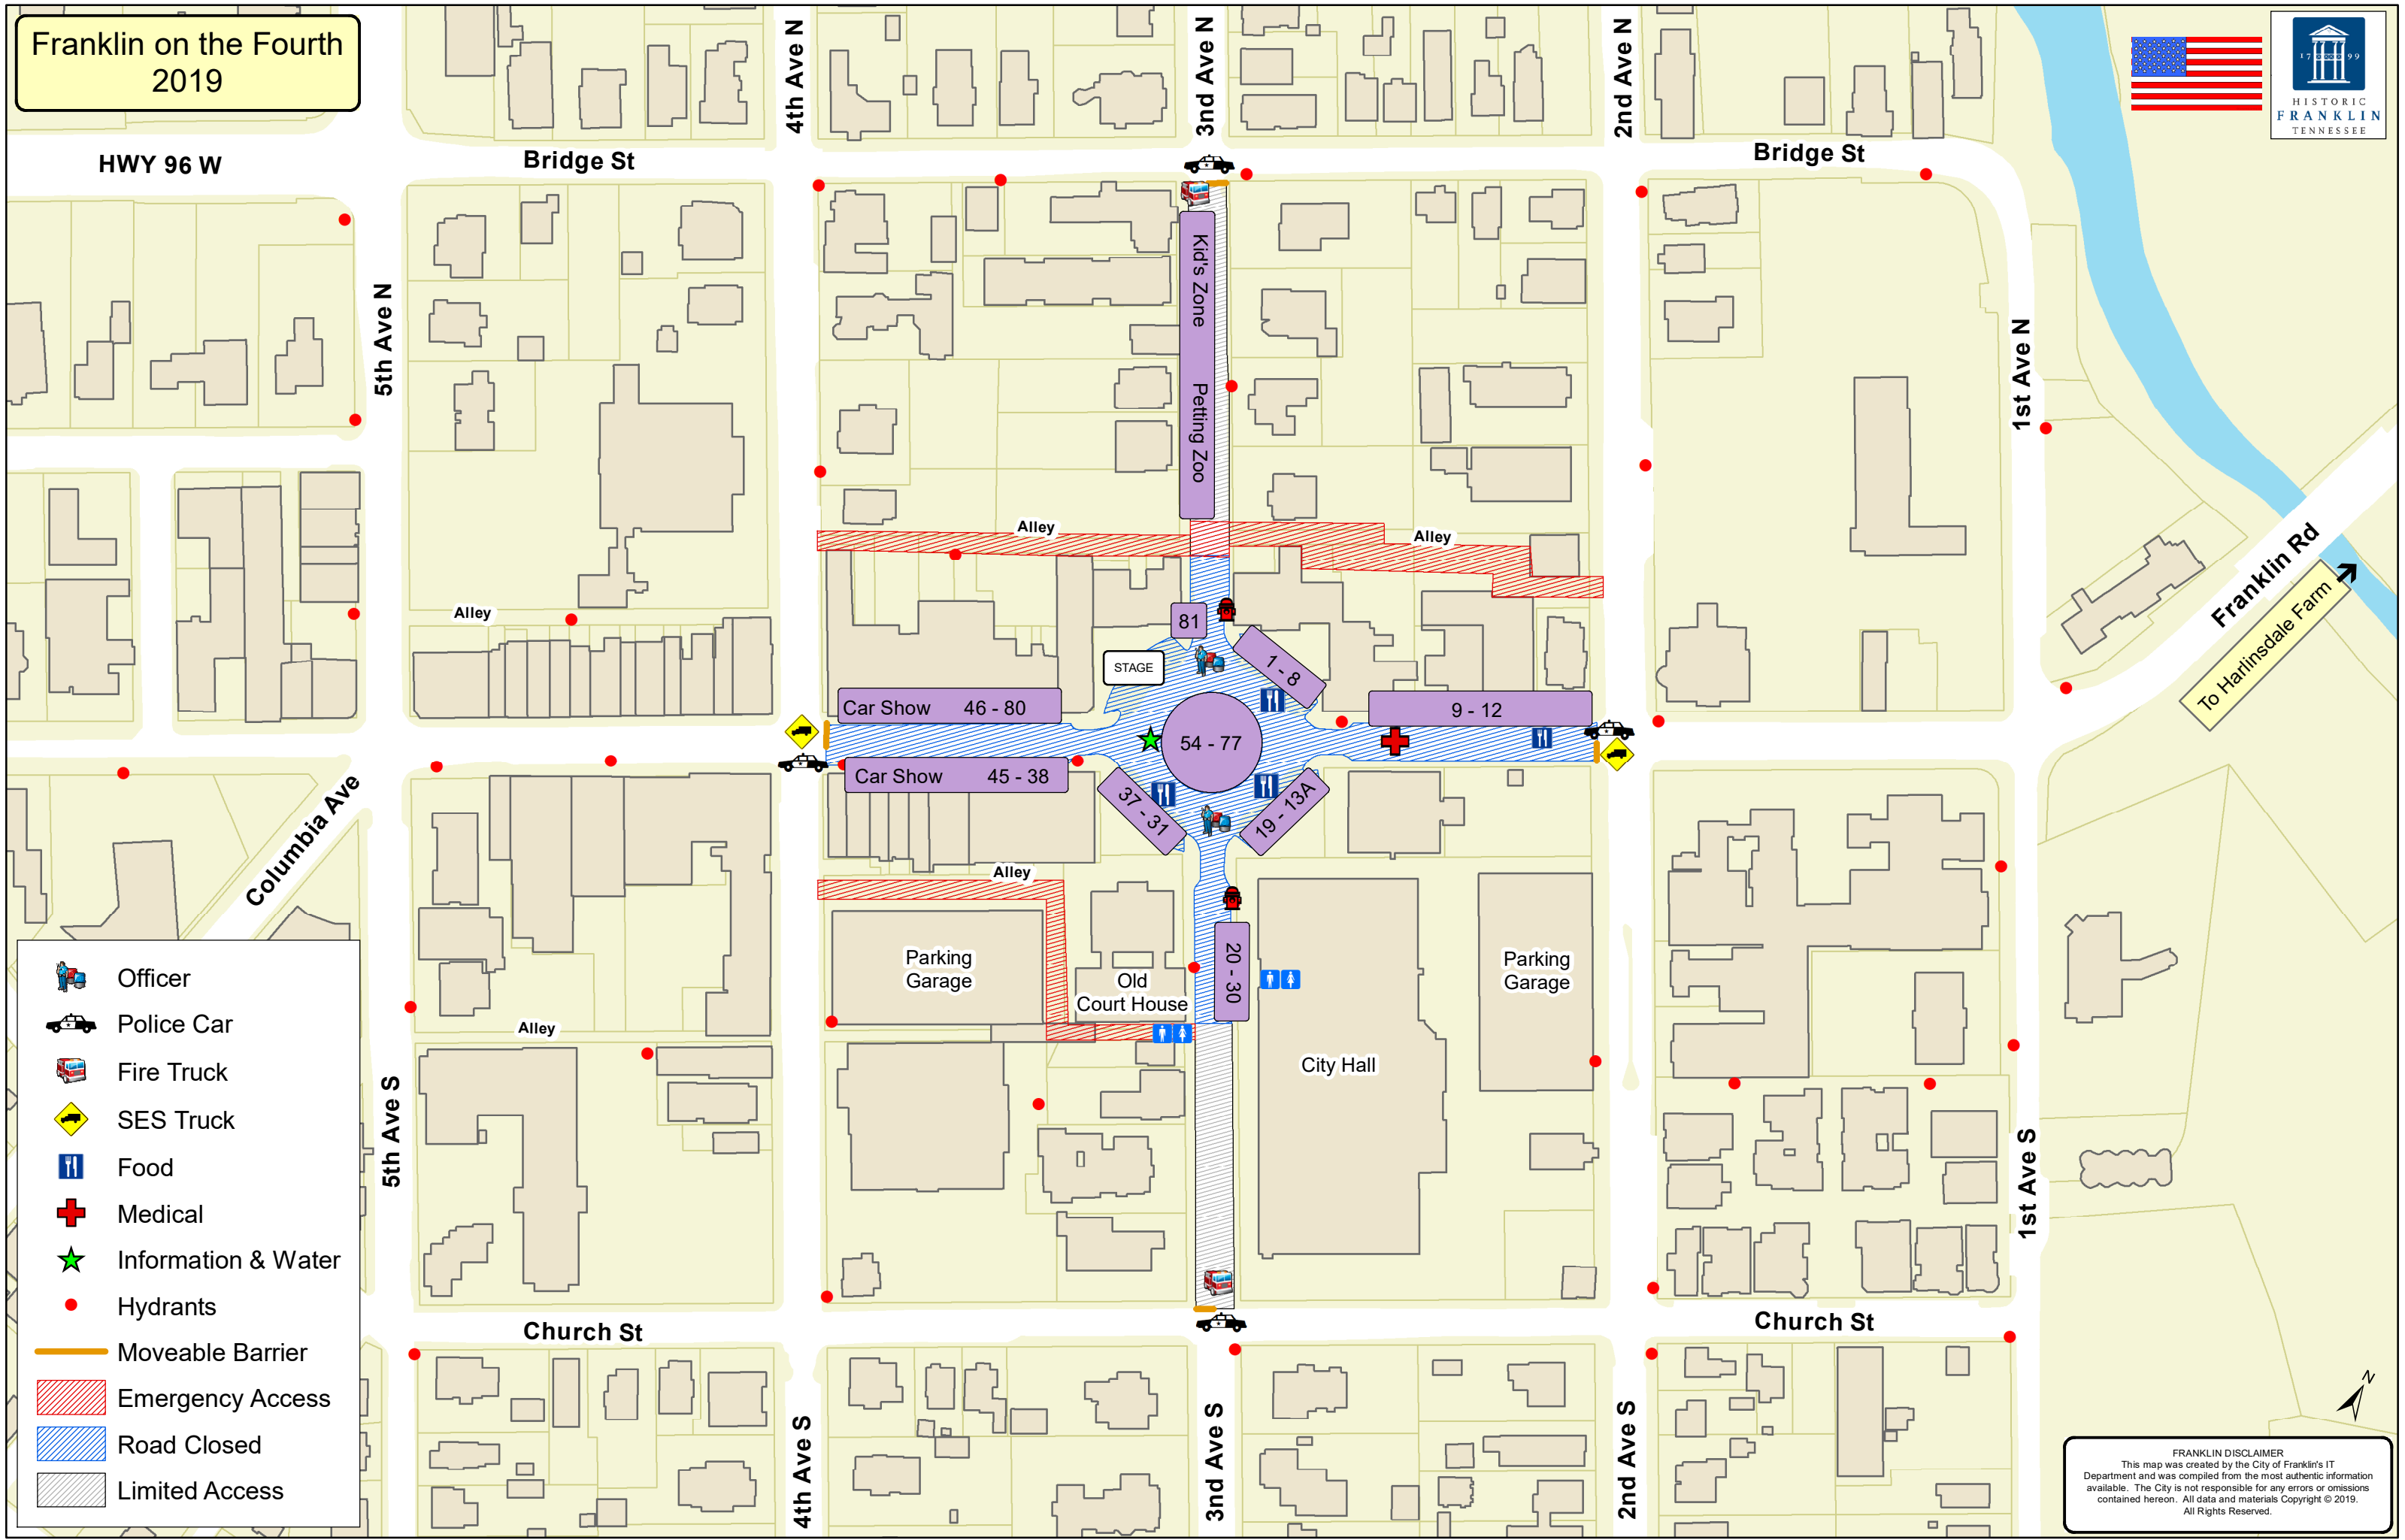

Franklin on the Fourth
2019

- Officer
- Police Car
- Fire Truck
- SES Truck
- Food
- Medical
- Information & Water
- Hydrants
- Moveable Barrier
- Emergency Access
- Road Closed
- Limited Access

FRANKLIN DISCLAIMER
 This map was created by the City of Franklin's IT Department and was compiled from the most authentic information available. The City is not responsible for any errors or omissions contained hereon. All data and materials Copyright © 2019. All Rights Reserved.