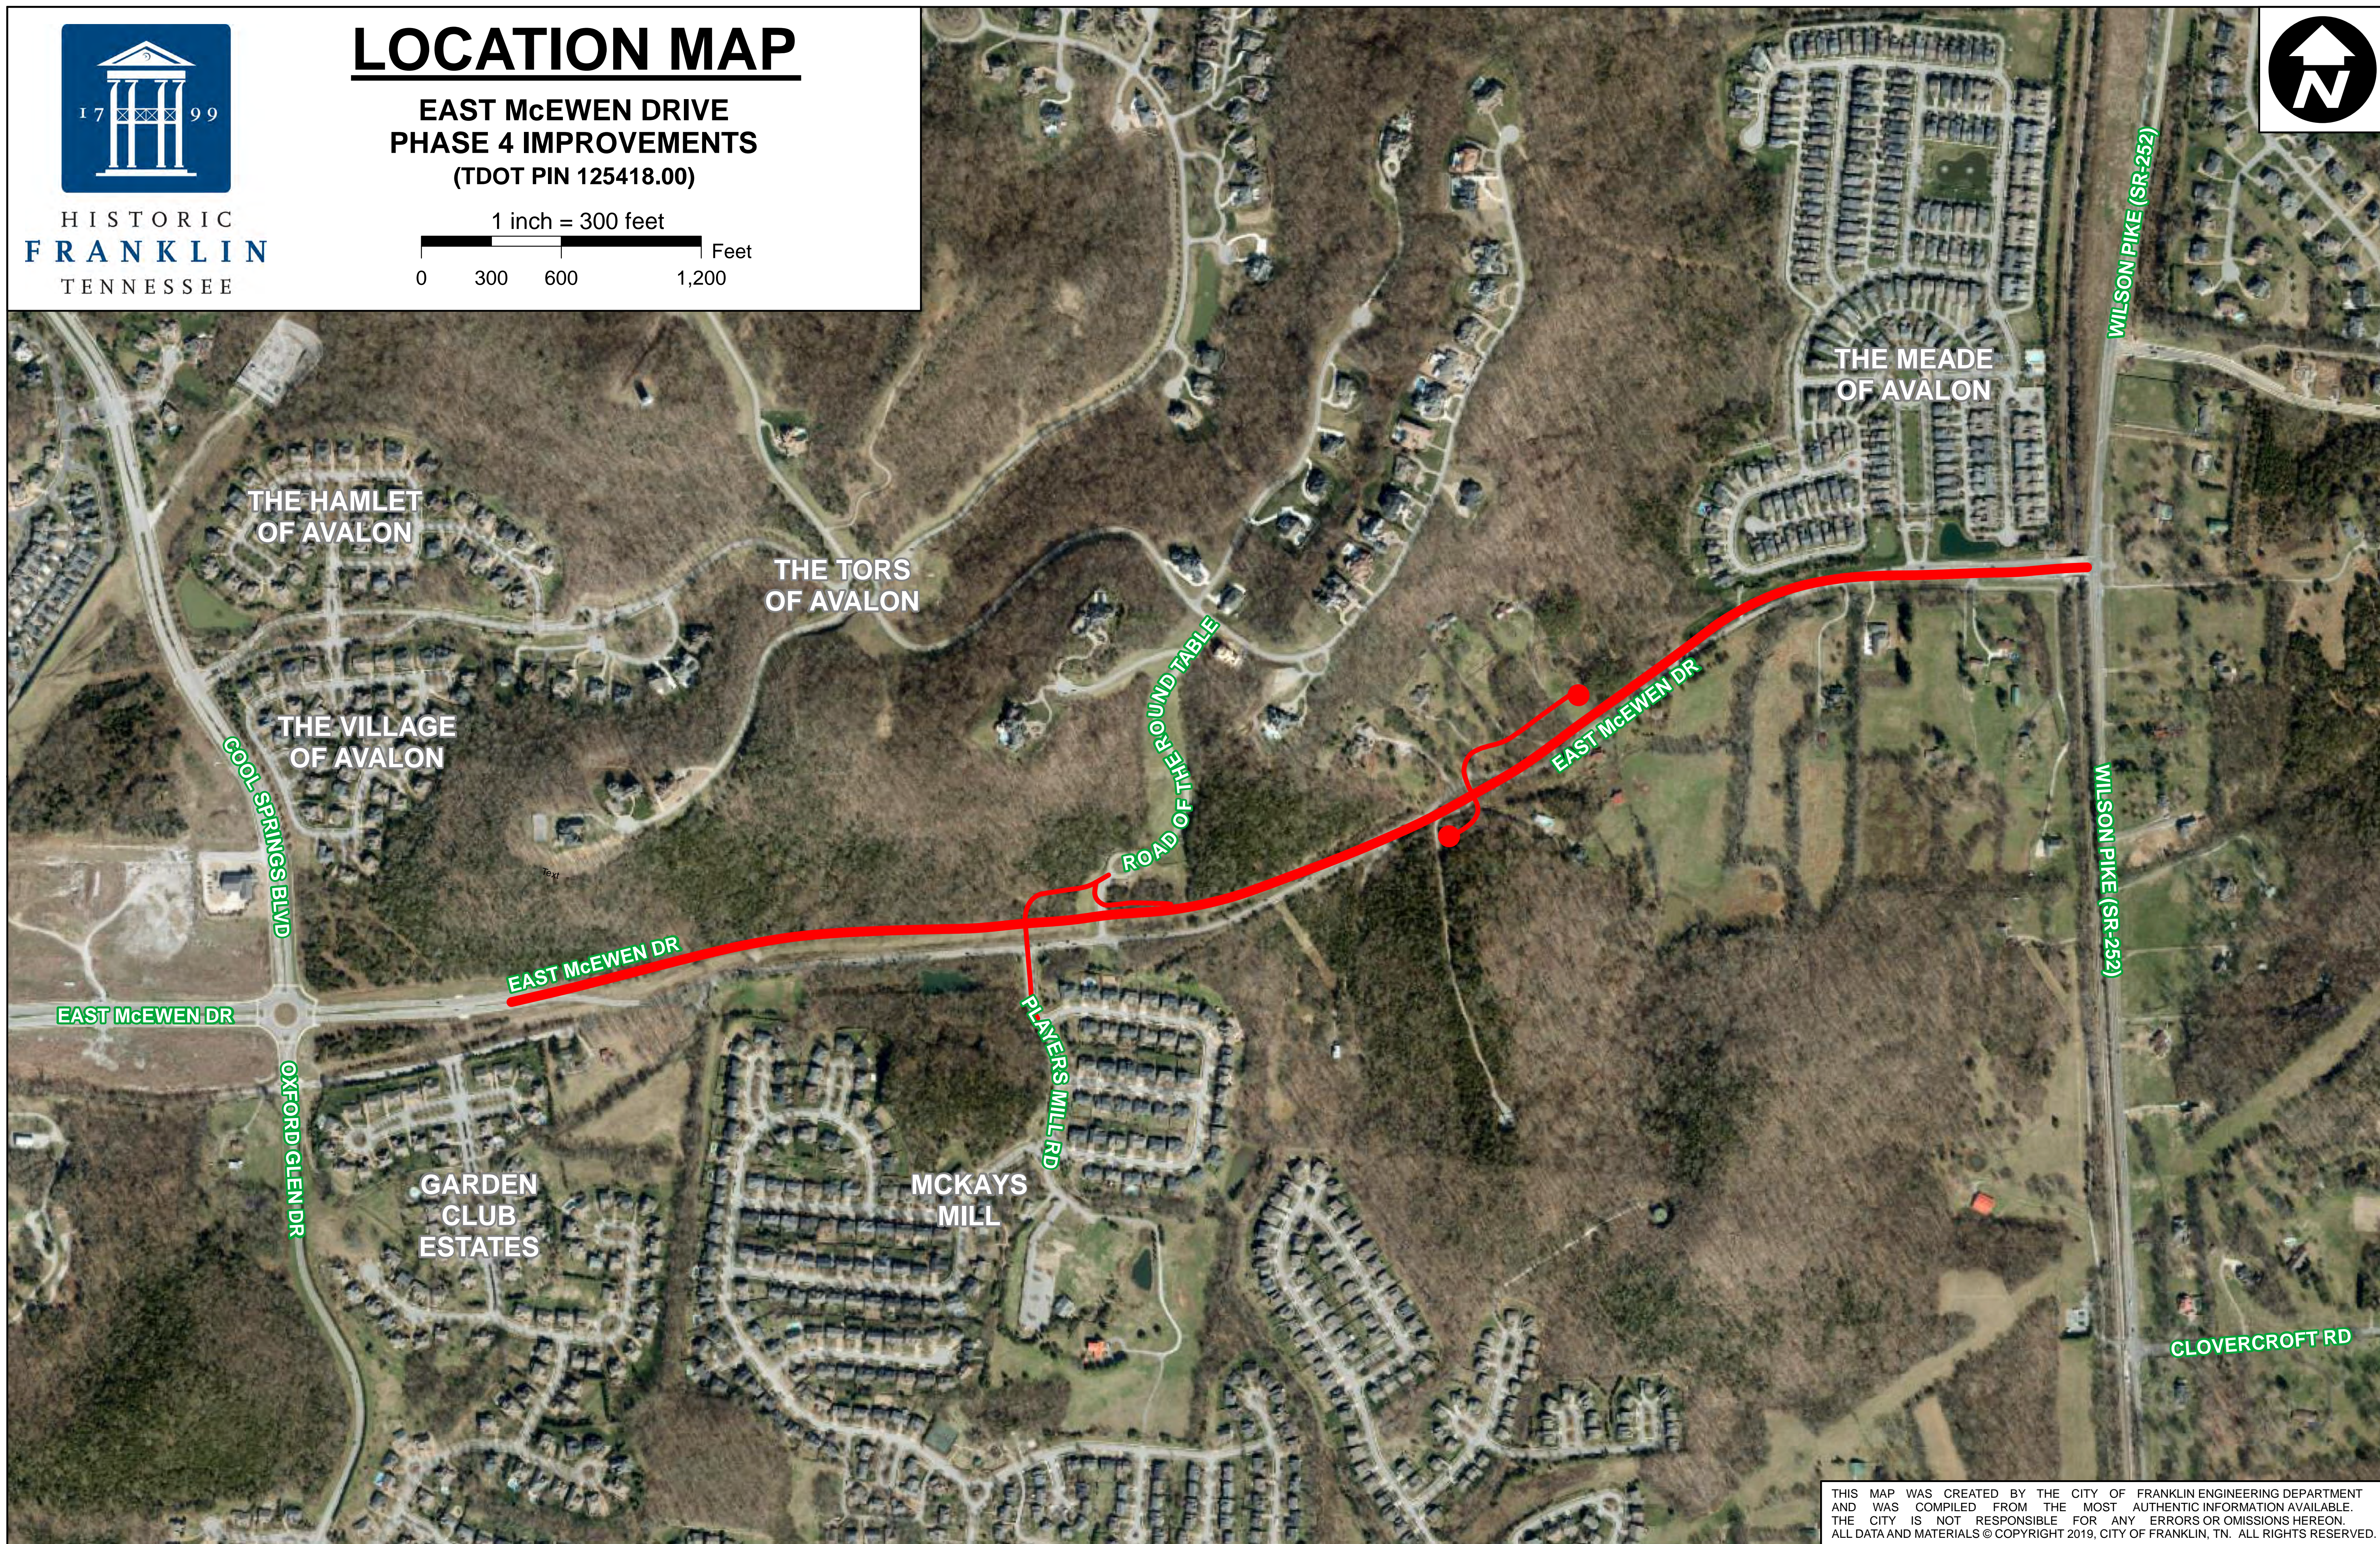

HISTORIC
FRANKLIN
TENNESSEE

LOCATION MAP

**EAST McEWEN DRIVE
PHASE 4 IMPROVEMENTS**
(TDOT PIN 125418.00)

THIS MAP WAS CREATED BY THE CITY OF FRANKLIN ENGINEERING DEPARTMENT AND WAS COMPILED FROM THE MOST AUTHENTIC INFORMATION AVAILABLE. THE CITY IS NOT RESPONSIBLE FOR ANY ERRORS OR OMISSIONS HEREON. ALL DATA AND MATERIALS © COPYRIGHT 2019, CITY OF FRANKLIN, TN. ALL RIGHTS RESERVED.