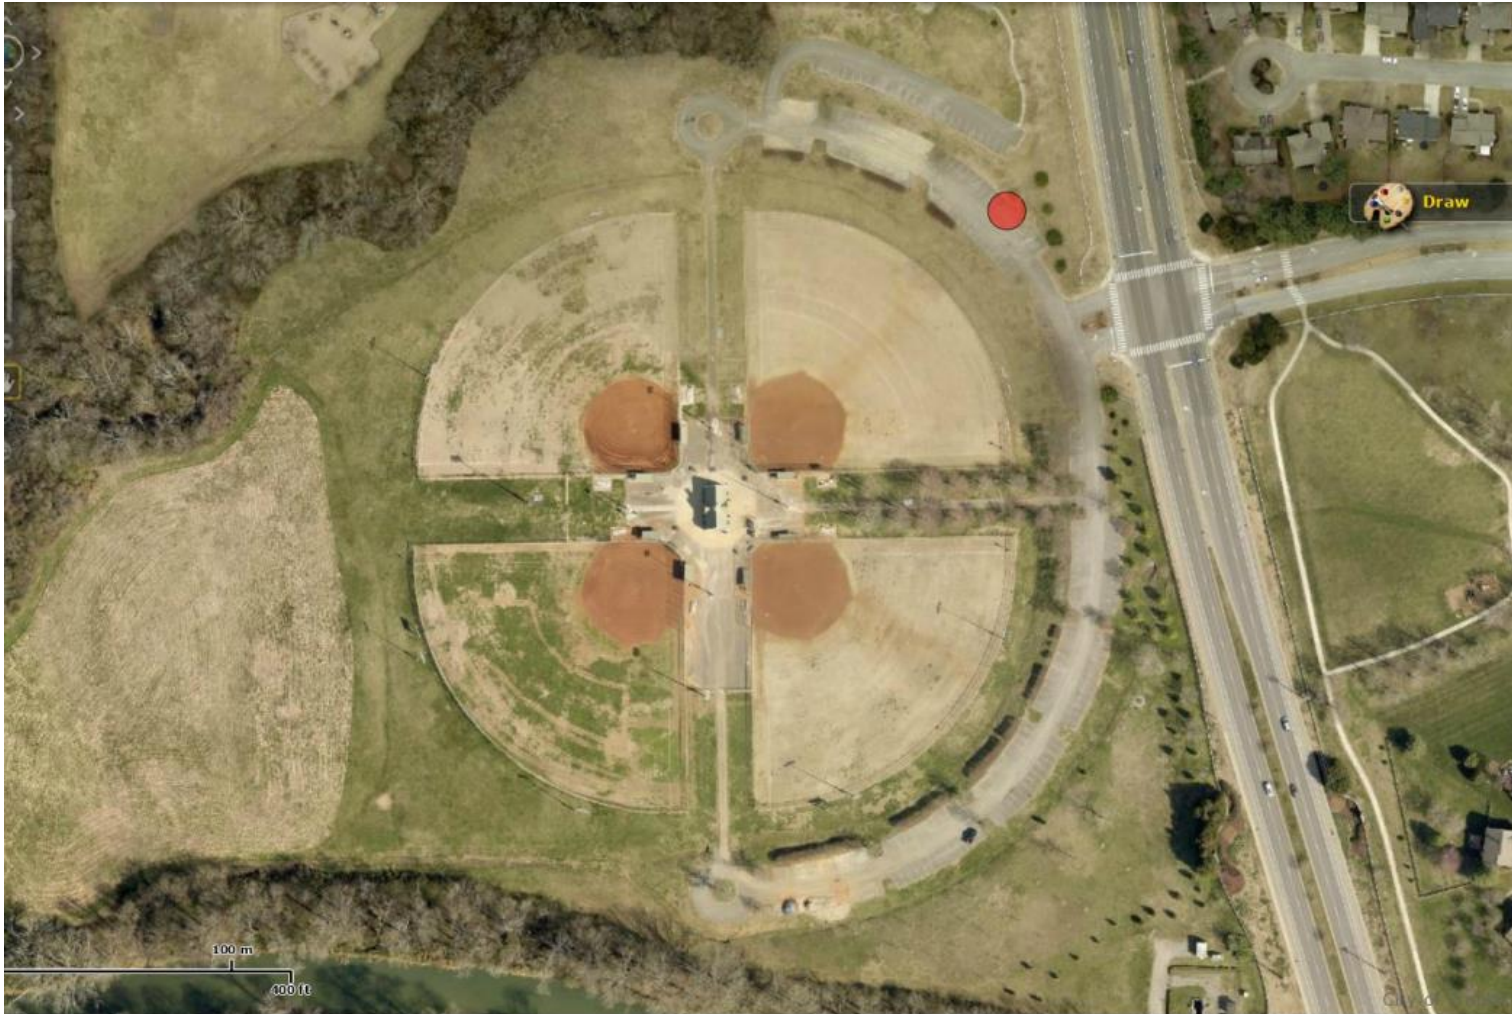

Jim Warren Park Christmas Tree Drop-off Location

JIM WARREN PARK

705 Boyd Mill

## Fieldstone Park Christmas Tree Drop-off Location

FIELDSTONE PARK

1377 Hillsboro Rd

Liberty Park Christmas Tree Drop-off Location

LIBERTY PARK  
2080 Turning Wheel Lane