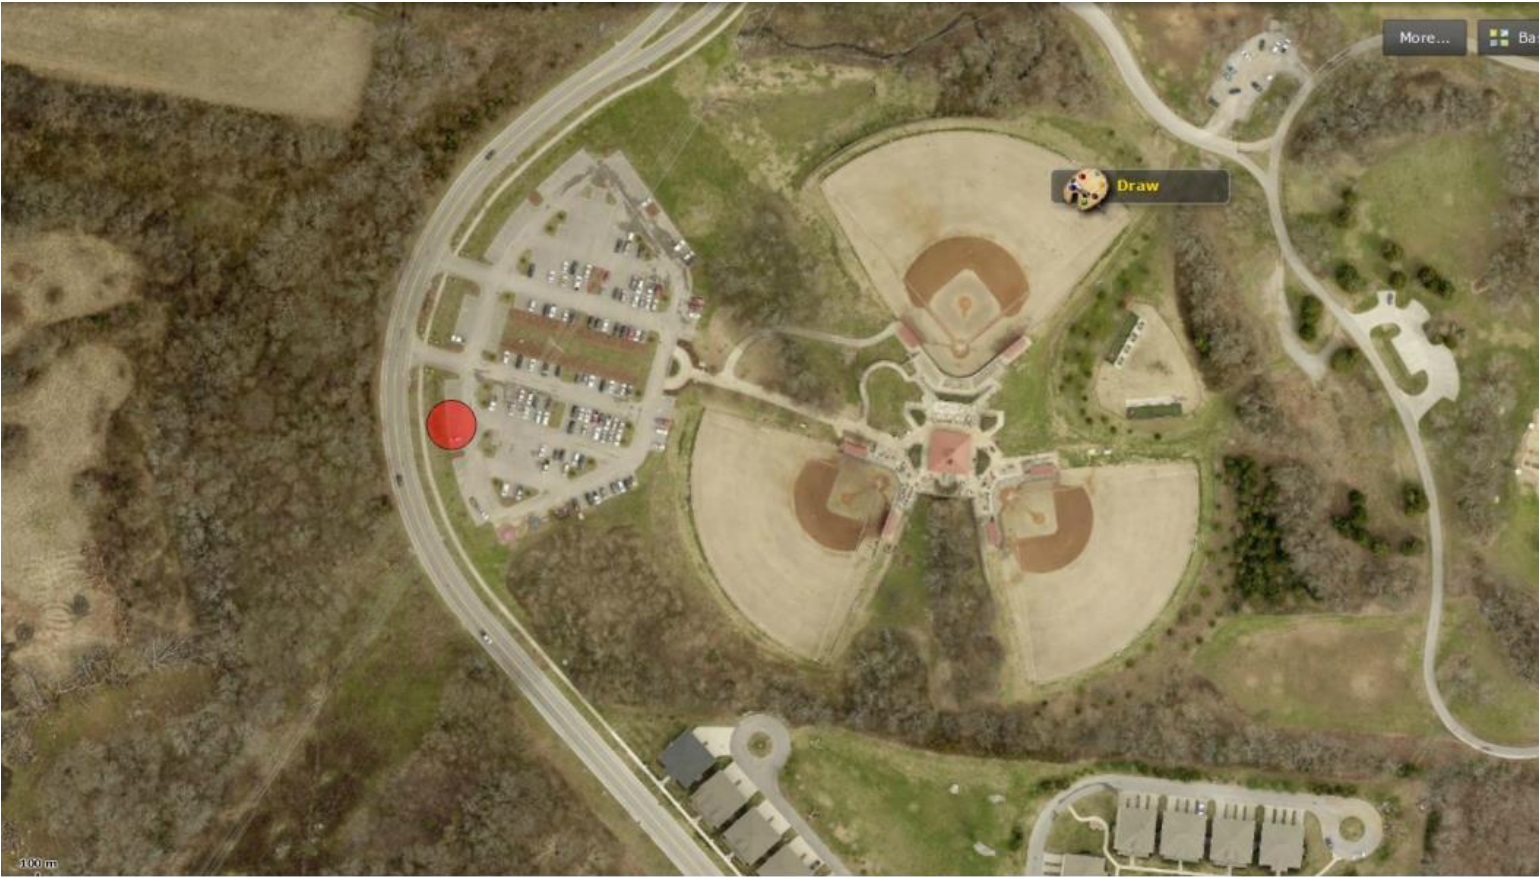

Jim Warren Park Christmas Tree Drop-off Location

JIM WARREN PARK

705 Boyd Mill

## Fieldstone Park Christmas Tree Drop-off Location

FIELDSTONE PARK

1377 Hillsboro Rd

Liberty Park Christmas Tree Drop-off Location

LIBERTY PARK  
2080 Turning Wheel Lane