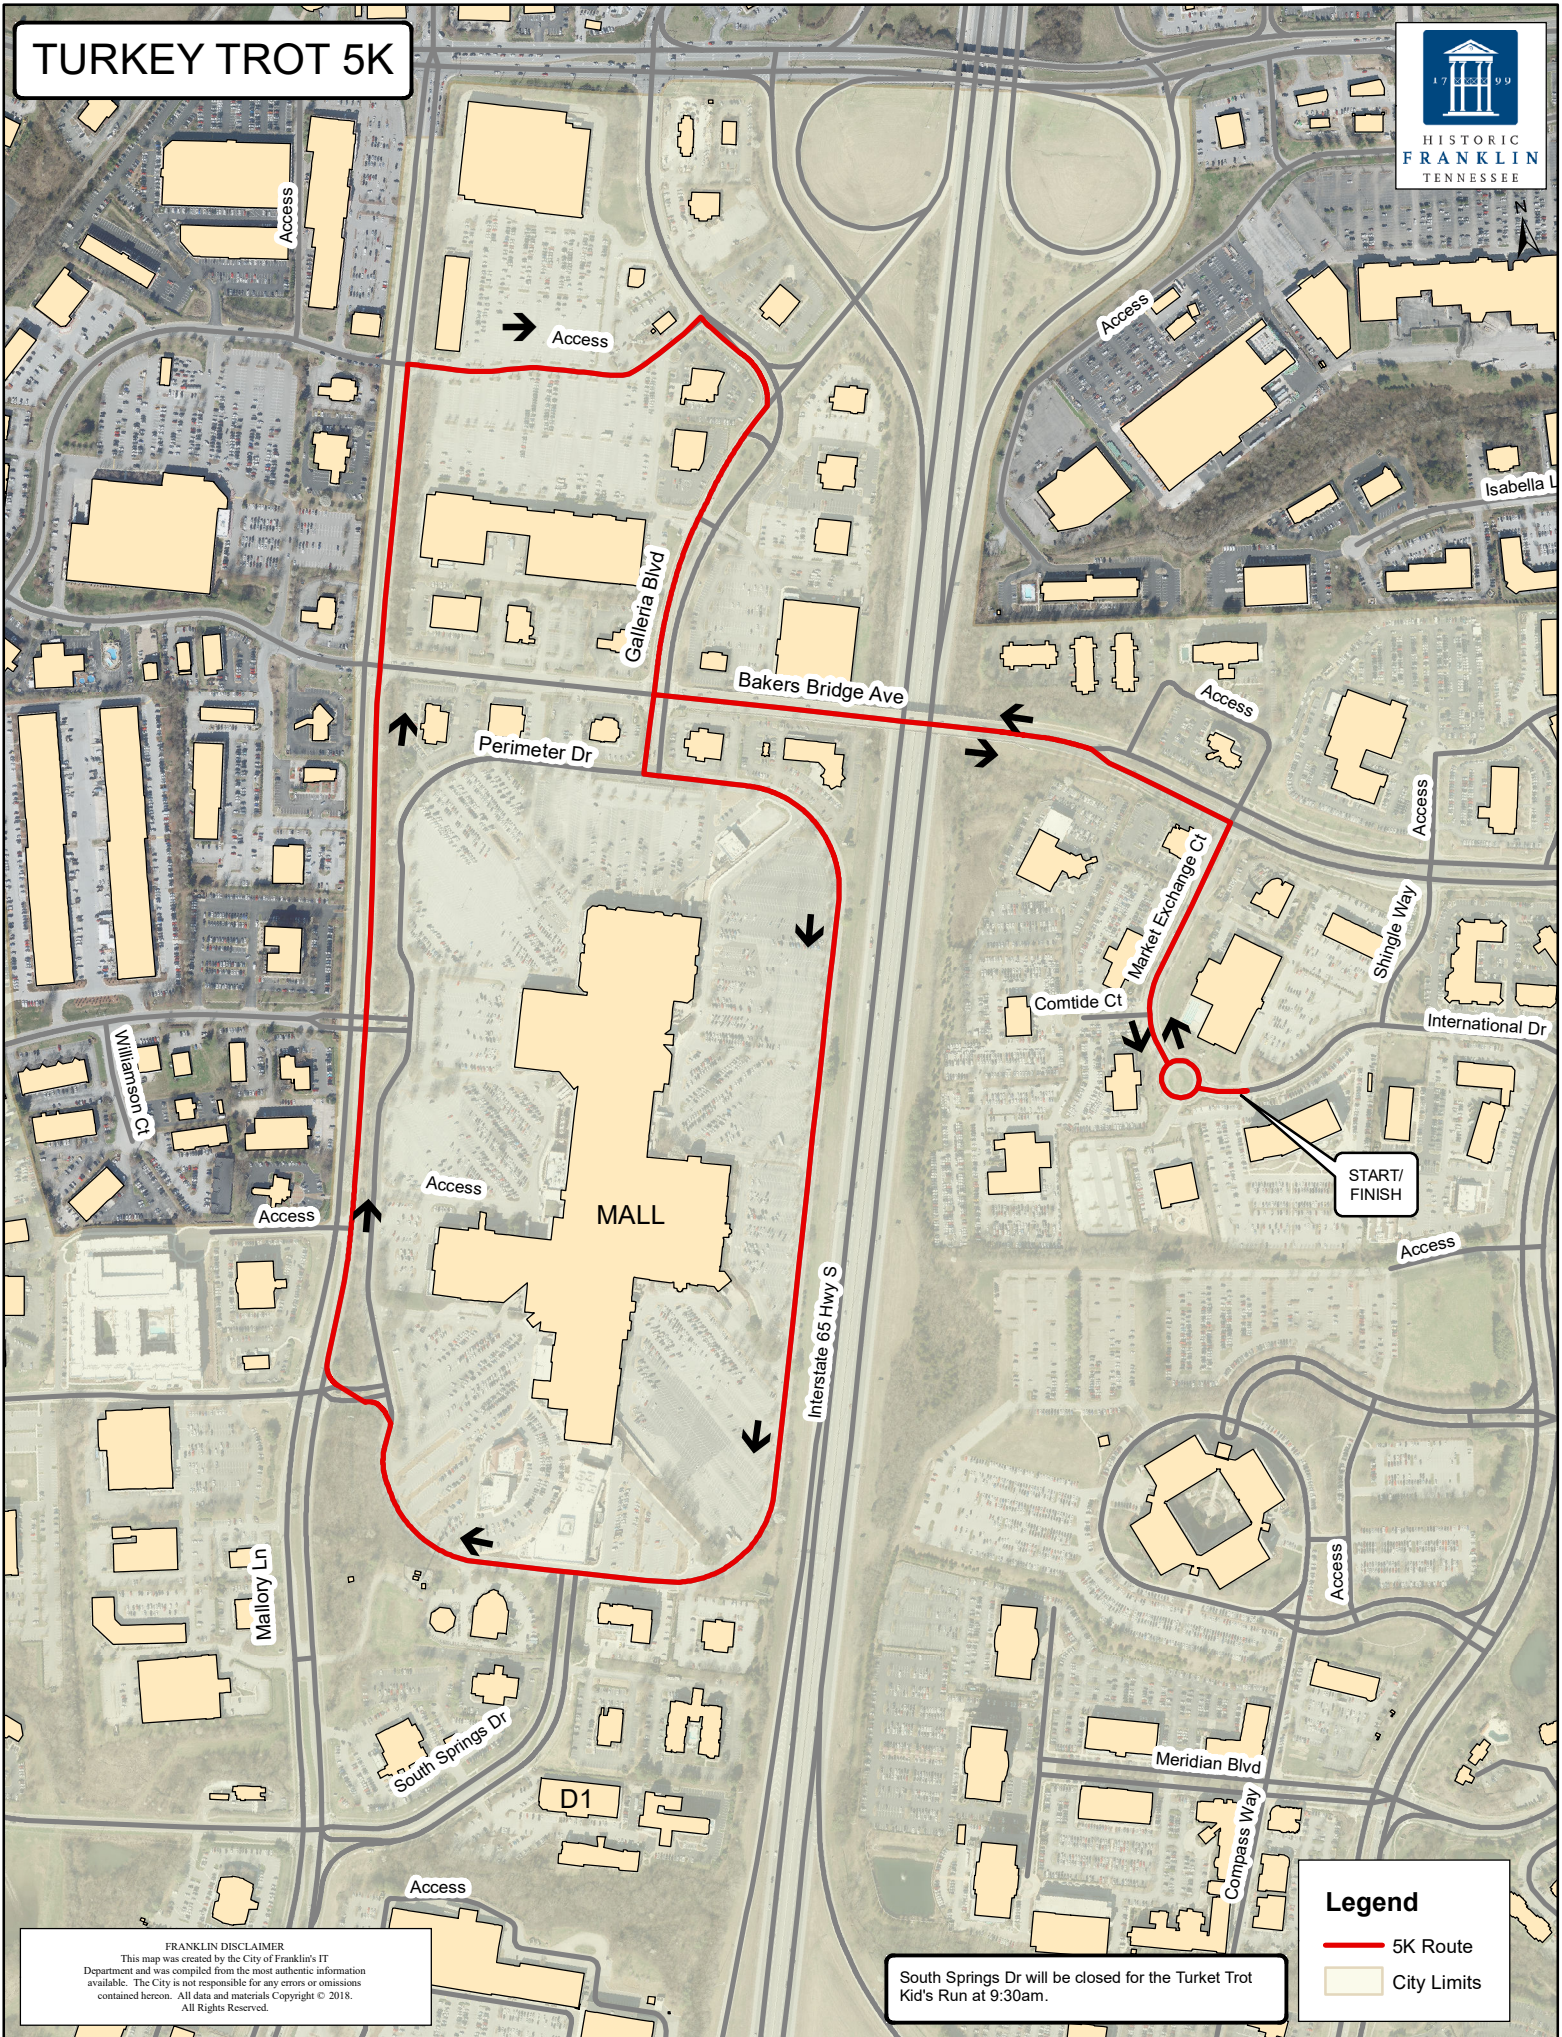

TURKEY TROT 5K

FRANKLIN DISCLAIMER
This map was created by the City of Franklin's IT Department and was compiled from the most authentic information available. The City is not responsible for any errors or omissions contained herein. All data and materials Copyright © 2018. All Rights Reserved.

South Springs Dr will be closed for the Turkey Trot Kid's Run at 9:30am.

Legend

- 5K Route
- City Limits