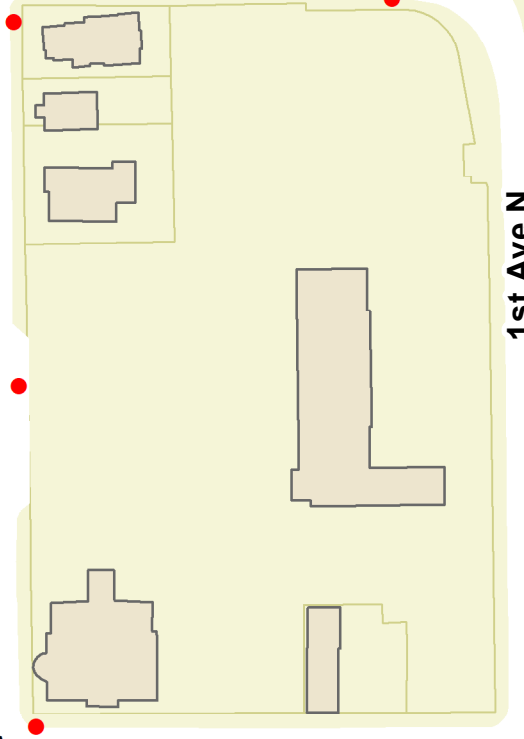

Franklin on the Fourth
2019

HWY 96 W

Bridge St

Bridge St

5th Ave N

4th Ave N

3rd Ave N

2nd Ave N

1st Ave N

Legend:

- Officer
- Police Car
- Fire Truck
- SES Truck
- Food
- Medical
- Information & Water
- Hydrants
- Moveable Barrier
- Emergency Access
- Road Closed
- Limited Access

5th Ave S

4th Ave S

3rd Ave S

2nd Ave S

1st Ave S

Event Schedule:

- 81: Petting Zoo
- 46 - 80: Car Show
- 45 - 38: Car Show
- 54 - 77: Information & Water
- 1 - 8: Food
- 9 - 12: Food
- 37 - 31: Food
- 19 - 13A: Food
- 20 - 30: Food

Locations: Old Court House, City Hall, Parking Garage

Other: STAGE, Alley, Bridge St, Church St

FRANKLIN DISCLAIMER
This map was created by the City of Franklin's IT Department and was compiled from the most authentic information available. The City is not responsible for any errors or omissions contained hereon. All data and materials Copyright © 2019. All Rights Reserved.