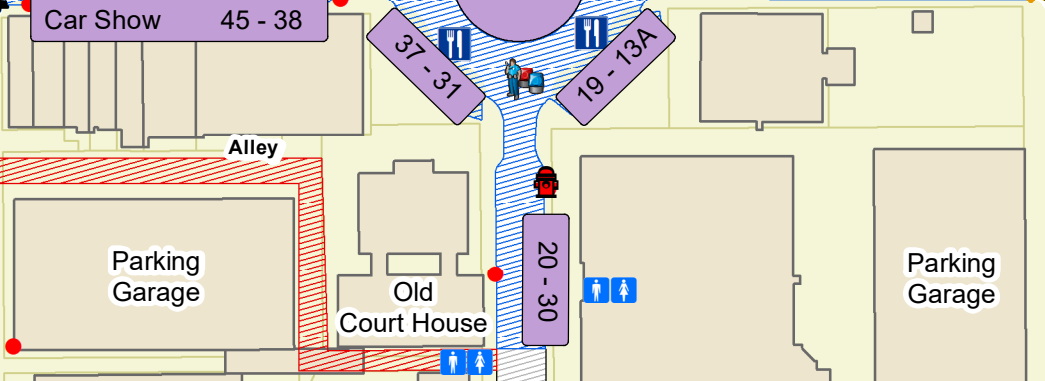

Franklin on the Fourth
2019

HWY 96 W

Bridge St

Bridge St

5th Ave N

4th Ave N

3rd Ave N

2nd Ave N

1st Ave N

Legend:

- Officer
- Police Car
- Fire Truck
- SES Truck
- Food
- Medical
- Information & Water
- Hydrants
- Moveable Barrier
- Emergency Access
- Road Closed
- Limited Access

5th Ave S

4th Ave S

3rd Ave S

2nd Ave S

1st Ave S

Event Schedule:

- 81: Petting Zoo
- 46 - 80: Car Show
- 45 - 38: Car Show
- 54 - 77: Information & Water
- 1 - 8: Food
- 9 - 12: Food
- 37 - 31: Food
- 19 - 13A: Food
- 20 - 30: Food

Locations: Old Court House, City Hall, Parking Garage

Other: STAGE, Alley, Bridge St, Church St

FRANKLIN DISCLAIMER
This map was created by the City of Franklin's IT Department and was compiled from the most authentic information available. The City is not responsible for any errors or omissions contained hereon. All data and materials Copyright © 2019. All Rights Reserved.