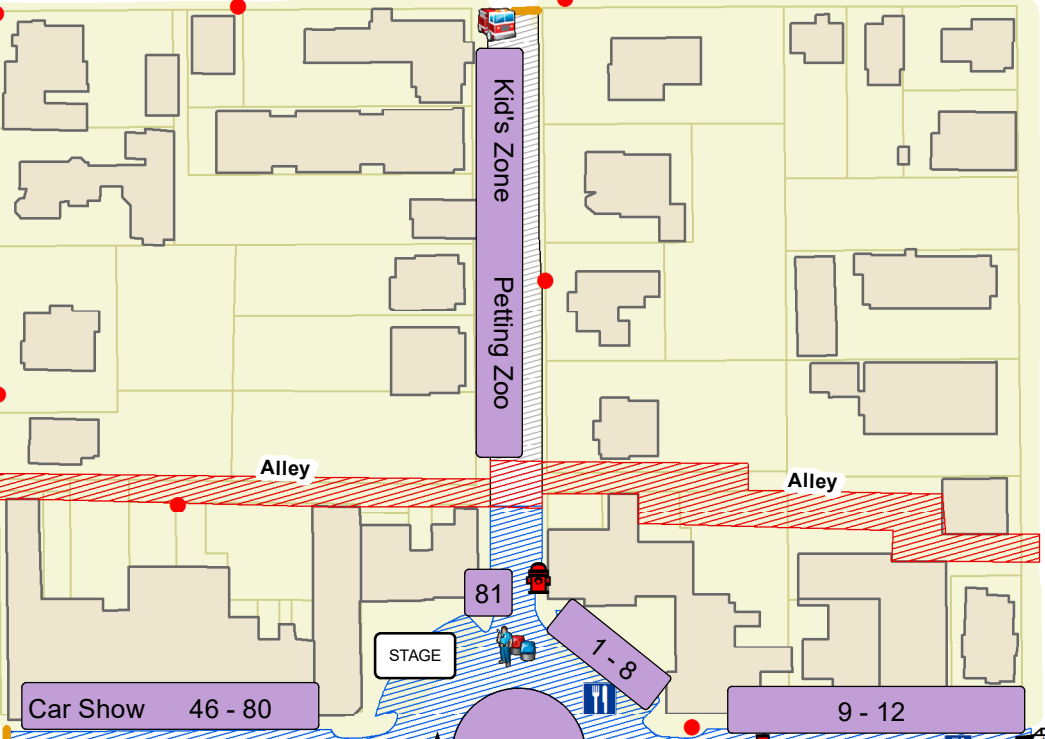

Franklin on the Fourth
2019

HWY 96 W

Bridge St

Bridge St

5th Ave N

4th Ave N

3rd Ave N

2nd Ave N

1st Ave N

Legend:

- Officer
- Police Car
- Fire Truck
- SES Truck
- Food
- Medical
- Information & Water
- Hydrants
- Moveable Barrier
- Emergency Access
- Road Closed
- Limited Access

5th Ave S

4th Ave S

3rd Ave S

2nd Ave S

1st Ave S

Event Schedule:

- 81: Petting Zoo
- 46 - 80: Car Show
- 45 - 38: Car Show
- 54 - 77: Information & Water
- 1 - 8: Food
- 9 - 12: Food
- 37 - 31: Food
- 19 - 13A: Food
- 20 - 30: Food

Locations: Old Court House, City Hall, Parking Garage

Other: STAGE, Alley, Bridge St, Church St

FRANKLIN DISCLAIMER
This map was created by the City of Franklin's IT Department and was compiled from the most authentic information available. The City is not responsible for any errors or omissions contained hereon. All data and materials Copyright © 2019. All Rights Reserved.