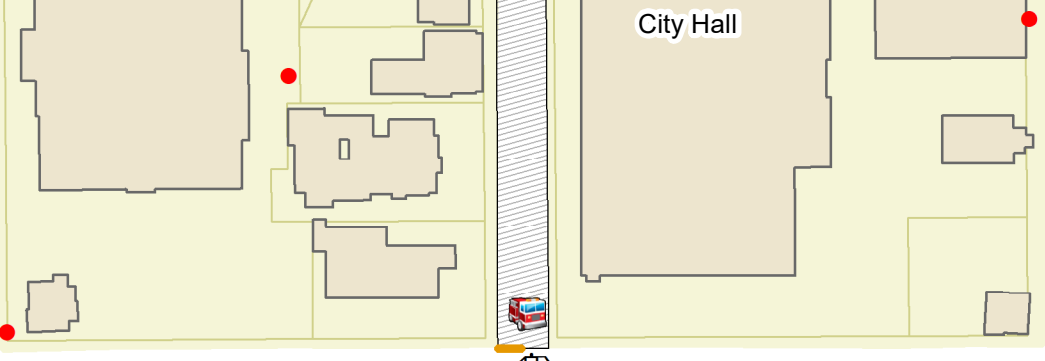

1st Ave N

Legend:

- Officer
- Police Car
- Fire Truck
- SES Truck
- Food
- Medical
- Information & Water
- Hydrants
- Moveable Barrier
- Emergency Access
- Road Closed
- Limited Access

5th Ave S

4th Ave S

3rd Ave S

2nd Ave S

1st Ave S

Event Schedule:

- 81: Petting Zoo
- 46 - 80: Car Show
- 45 - 38: Car Show
- 54 - 77: Information & Water
- 1 - 8: Food
- 9 - 12: Food
- 37 - 31: Food
- 19 - 13A: Food
- 20 - 30: Food

Locations: Old Court House, City Hall, Parking Garage

Other: STAGE, Alley, Bridge St, Church St

FRANKLIN DISCLAIMER
This map was created by the City of Franklin's IT Department and was compiled from the most authentic information available. The City is not responsible for any errors or omissions contained hereon. All data and materials Copyright © 2019. All Rights Reserved.