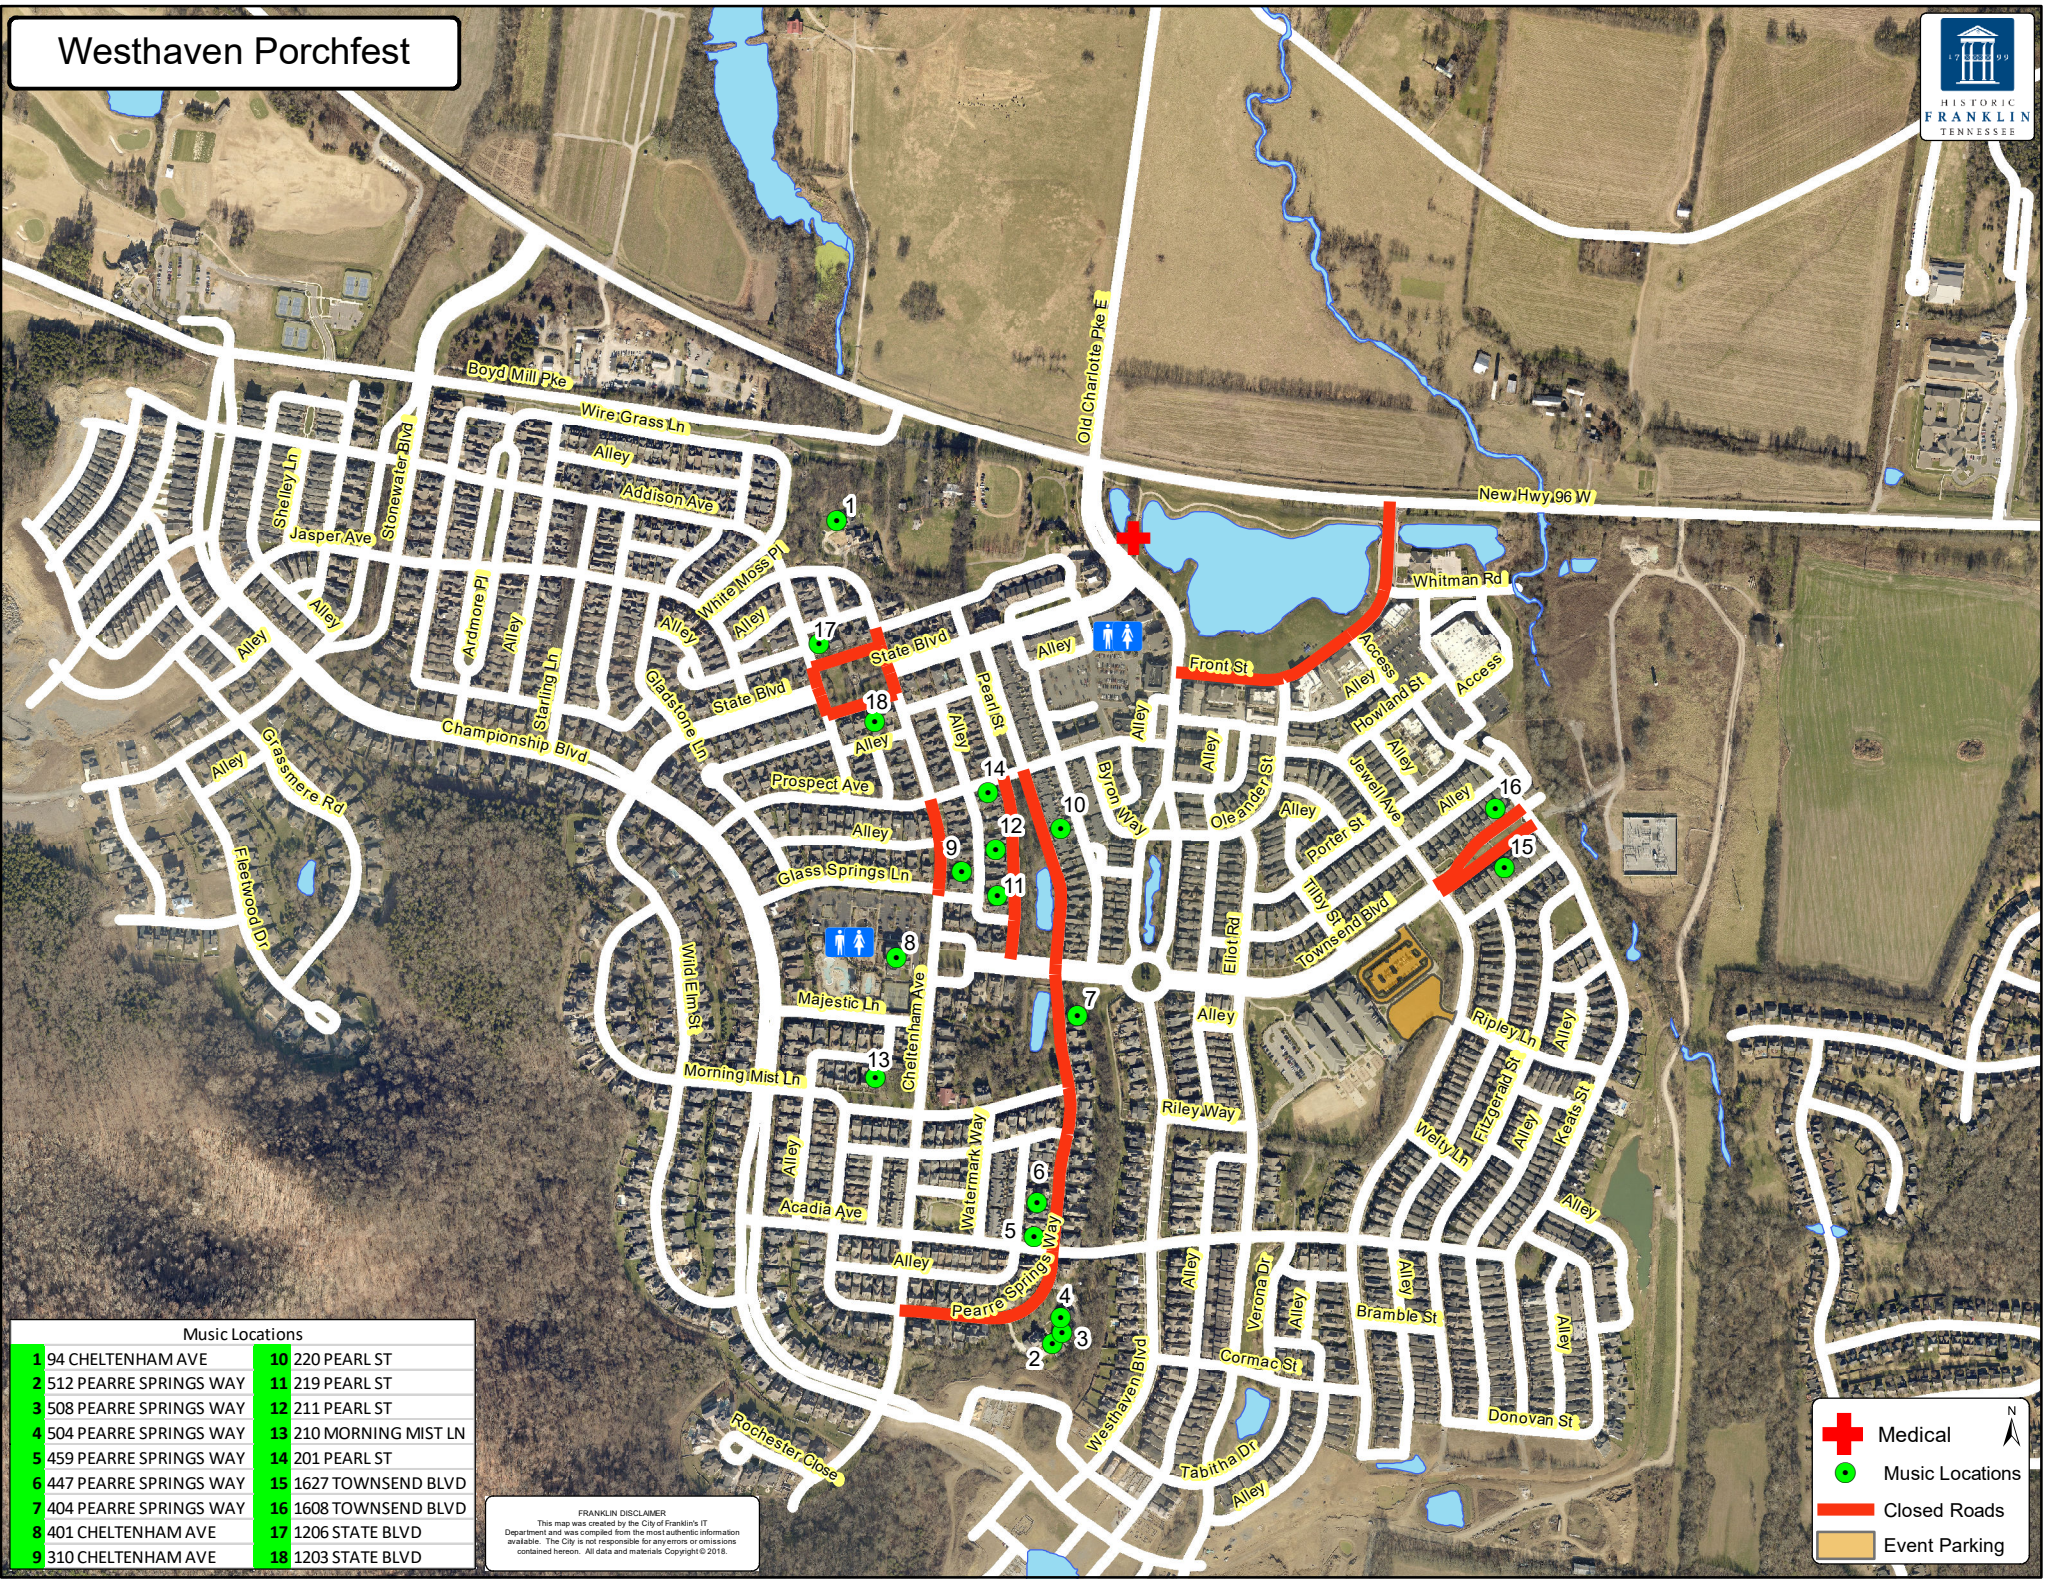

Westhaven Porchfest

Music Locations	
1 94 CHELTENHAM AVE	10 220 PEARL ST
2 512 PEARRE SPRINGS WAY	11 219 PEARL ST
3 508 PEARRE SPRINGS WAY	12 211 PEARL ST
4 504 PEARRE SPRINGS WAY	13 210 MORNING MIST LN
5 459 PEARRE SPRINGS WAY	14 201 PEARL ST
6 447 PEARRE SPRINGS WAY	15 1627 TOWNSEND BLVD
7 404 PEARRE SPRINGS WAY	16 1608 TOWNSEND BLVD
8 401 CHELTENHAM AVE	17 1206 STATE BLVD
9 310 CHELTENHAM AVE	18 1203 STATE BLVD

- Medical
- Music Locations
- Closed Roads
- Event Parking