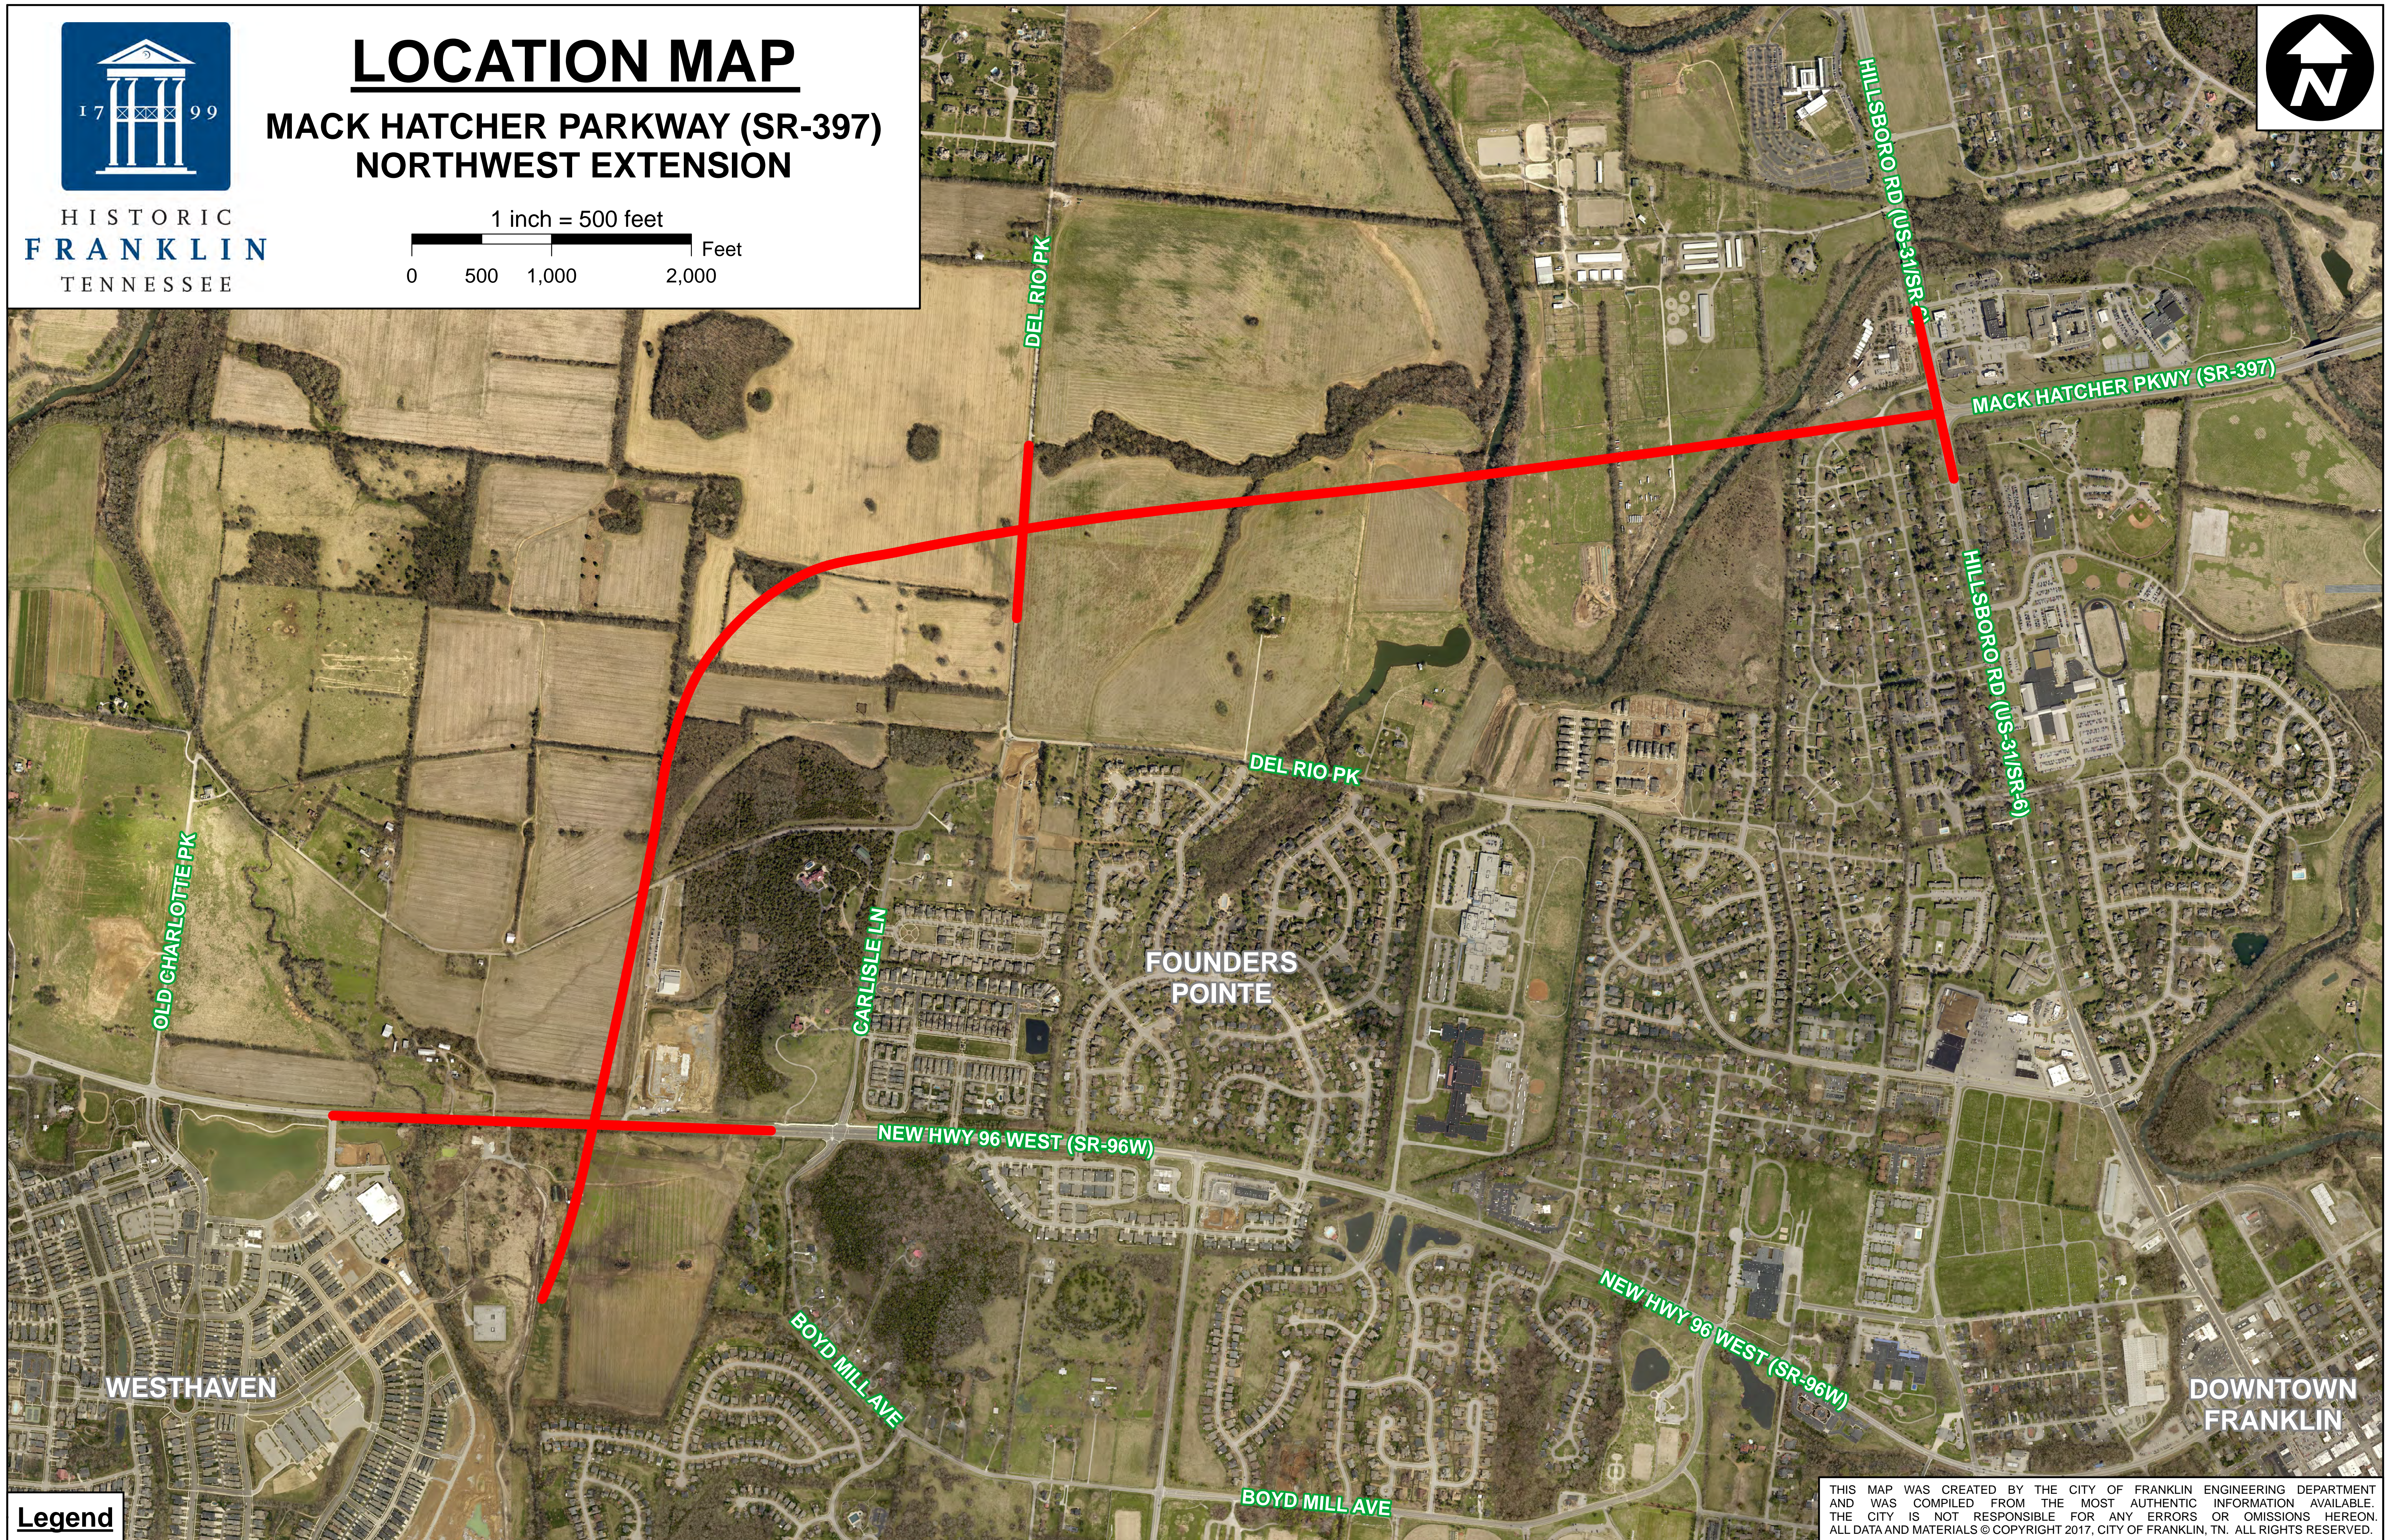

HISTORIC
FRANKLIN
TENNESSEE

LOCATION MAP

MACK HATCHER PARKWAY (SR-397) NORTHWEST EXTENSION

Legend

THIS MAP WAS CREATED BY THE CITY OF FRANKLIN ENGINEERING DEPARTMENT AND WAS COMPILED FROM THE MOST AUTHENTIC INFORMATION AVAILABLE. THE CITY IS NOT RESPONSIBLE FOR ANY ERRORS OR OMISSIONS HEREON. ALL DATA AND MATERIALS © COPYRIGHT 2017, CITY OF FRANKLIN, TN. ALL RIGHTS RESERVED.