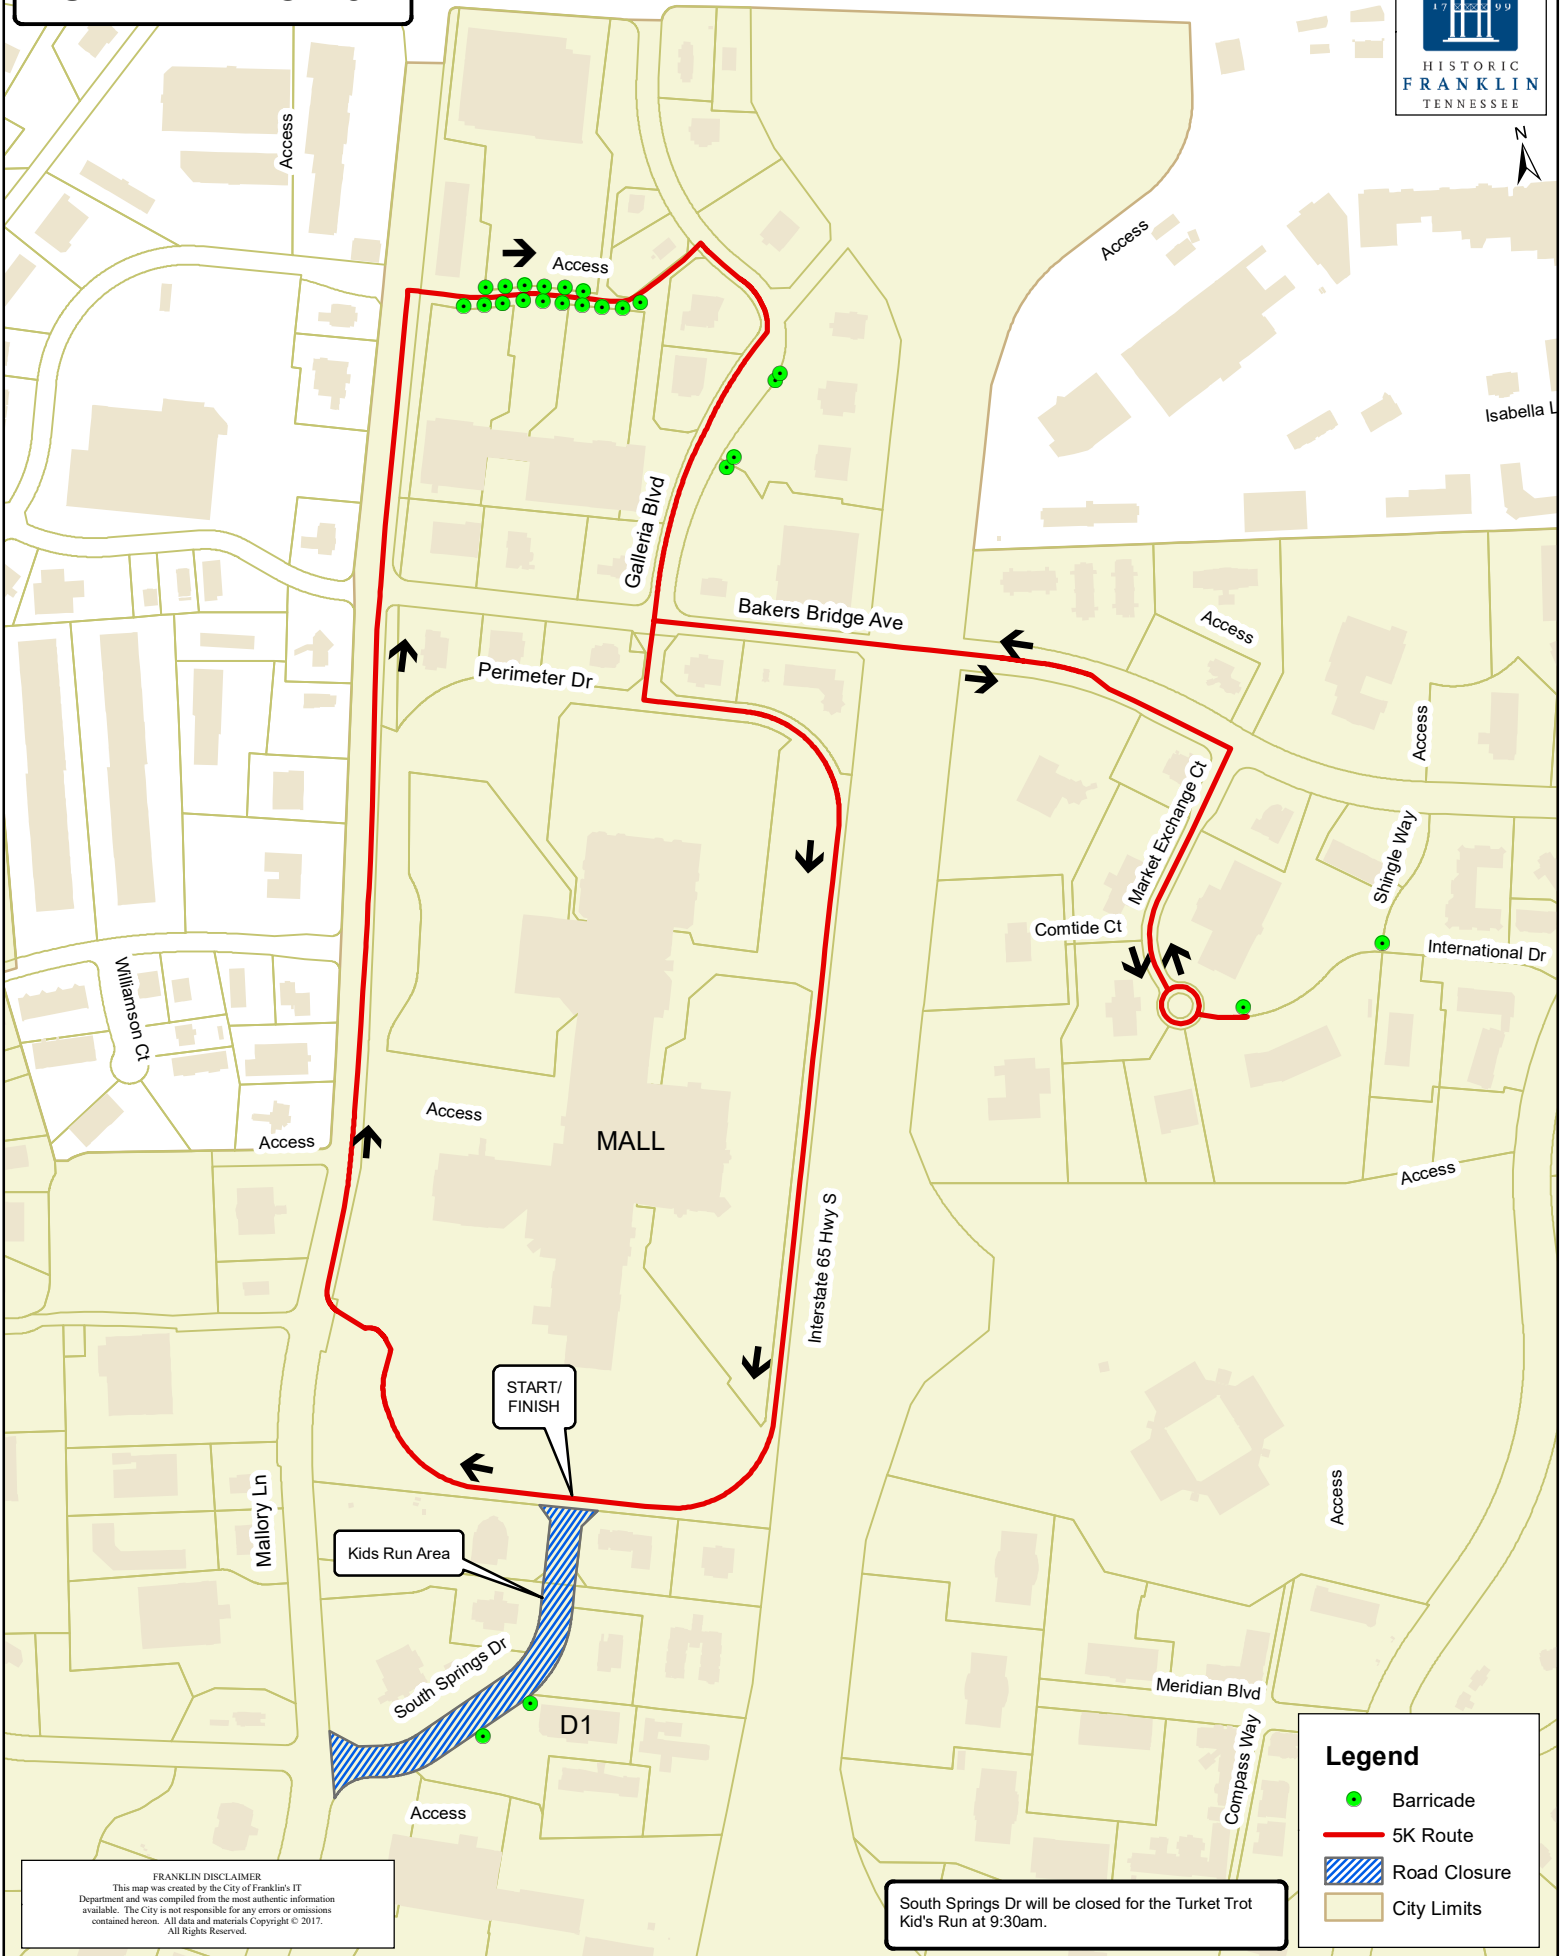

TURKEY TROT 5K

START/
FINISH

Kids Run Area

D1

Legend

- Barricade
- 5K Route
- Road Closure
- City Limits

South Springs Dr will be closed for the Turkey Trot Kid's Run at 9:30am.