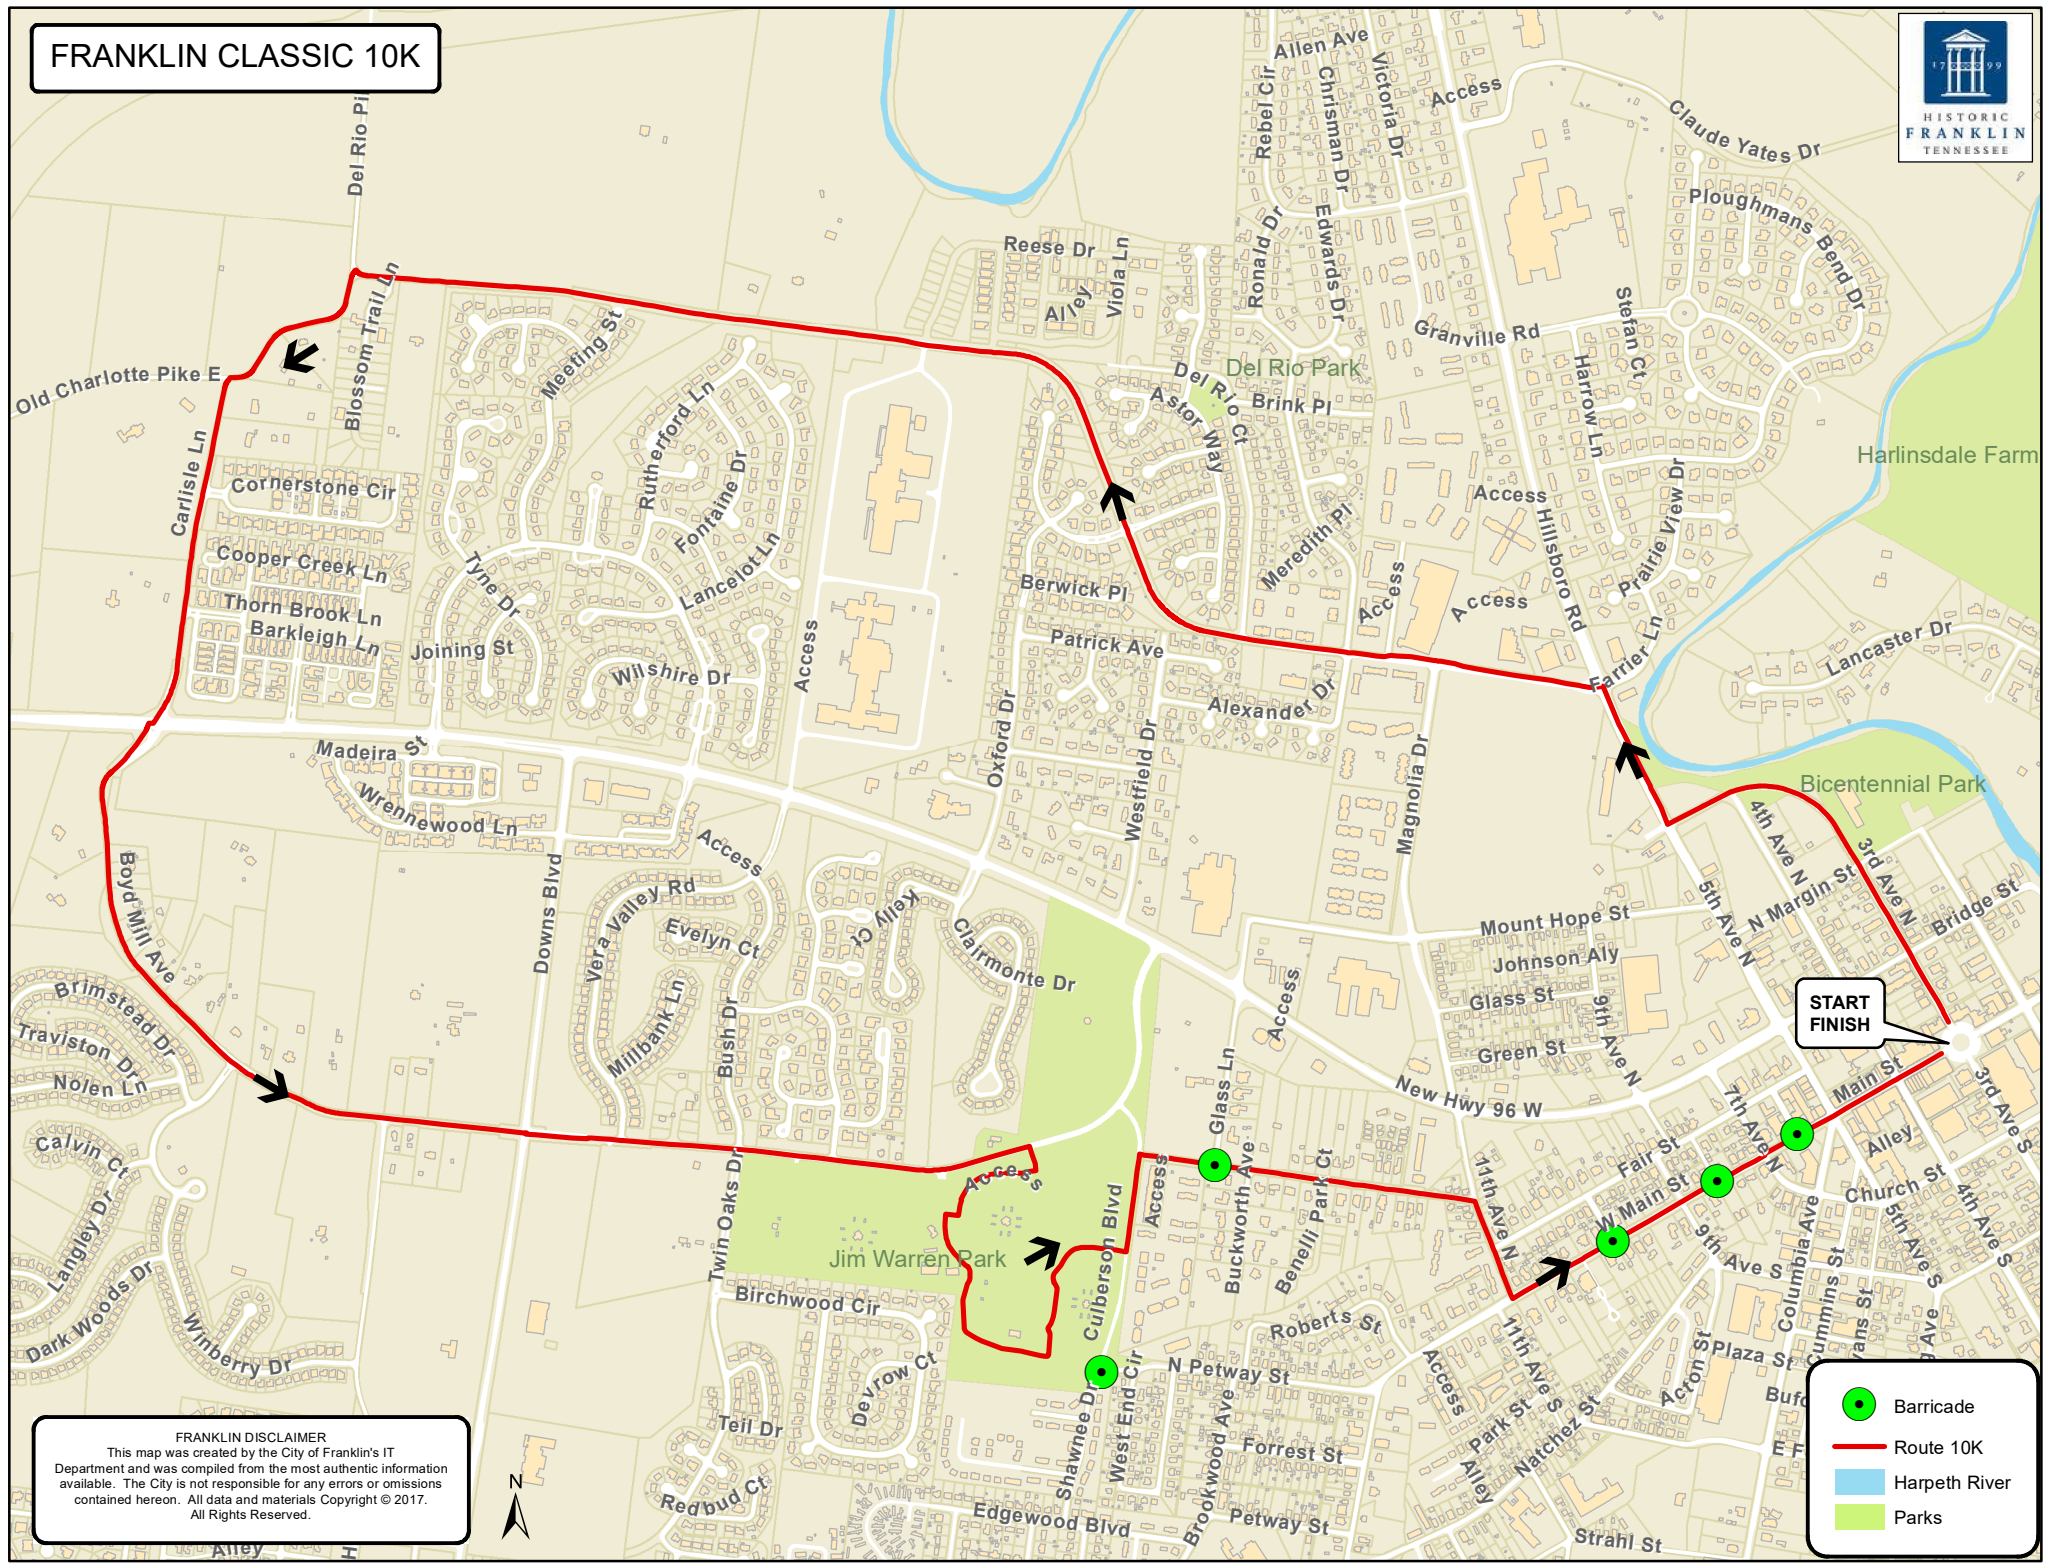

FRANKLIN CLASSIC 10K

FRANKLIN DISCLAIMER
 This map was created by the City of Franklin's IT Department and was compiled from the most authentic information available. The City is not responsible for any errors or omissions contained hereon. All data and materials Copyright © 2017. All Rights Reserved.

START FINISH

- Barricade
- Route 10K
- Harpeth River
- Parks