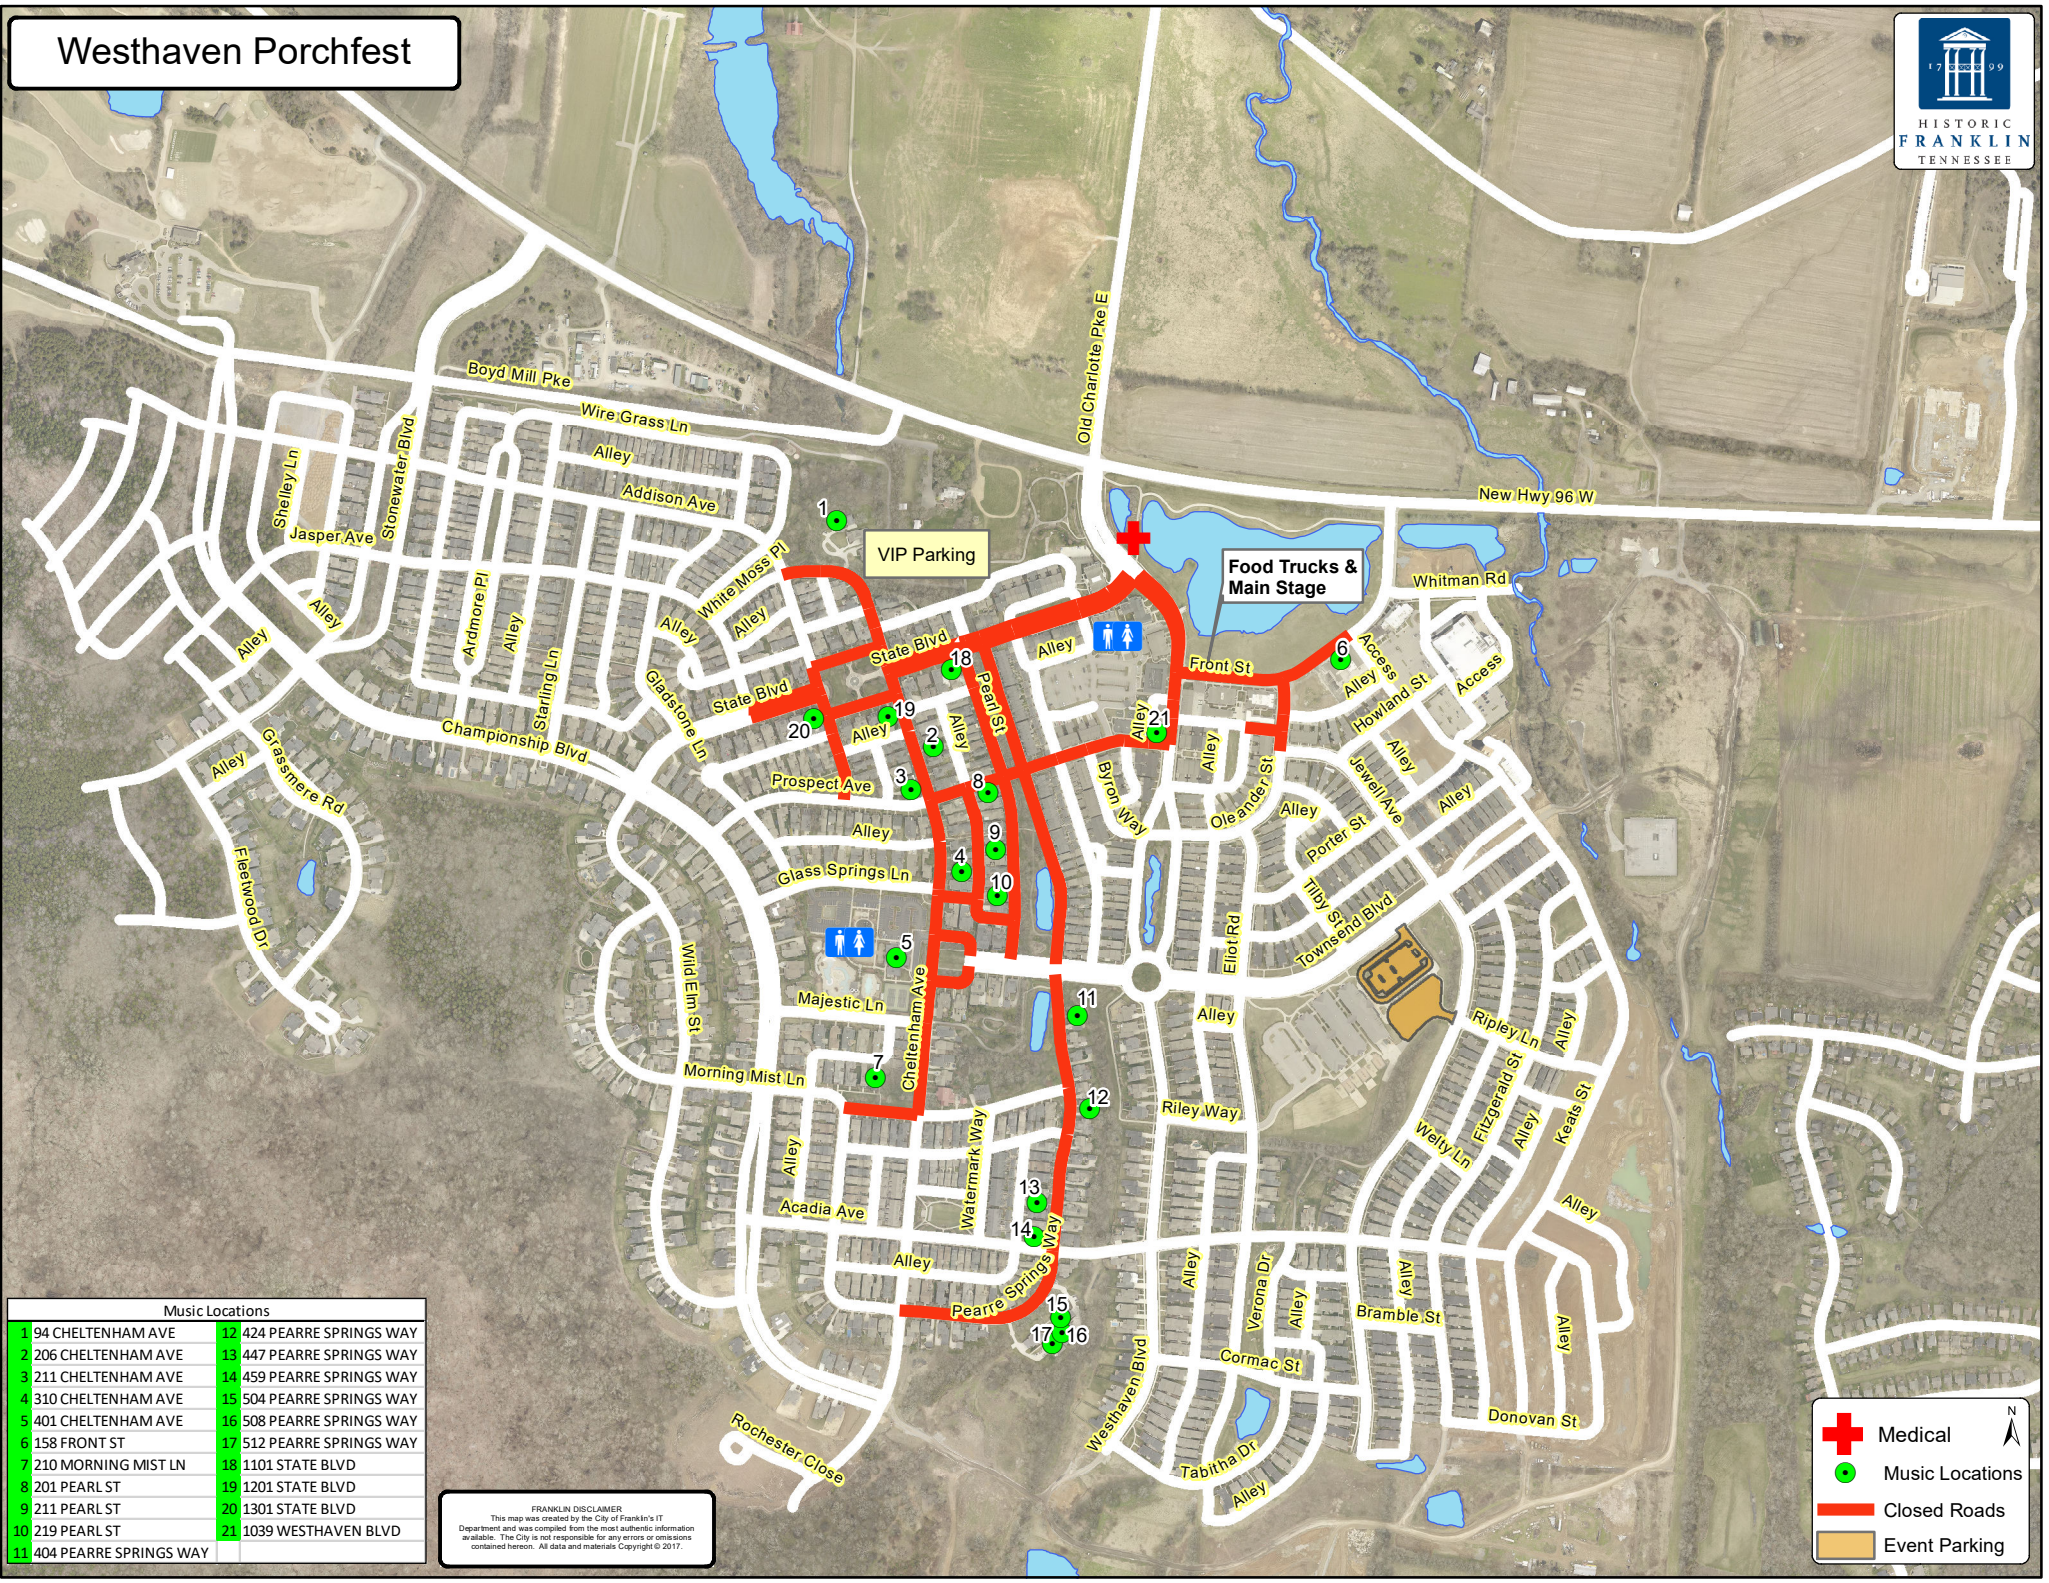

Westhaven Porchfest

Music Locations	
1 94 CHELTENHAM AVE	12 424 PEARRE SPRINGS WAY
2 206 CHELTENHAM AVE	13 447 PEARRE SPRINGS WAY
3 211 CHELTENHAM AVE	14 459 PEARRE SPRINGS WAY
4 310 CHELTENHAM AVE	15 504 PEARRE SPRINGS WAY
5 401 CHELTENHAM AVE	16 508 PEARRE SPRINGS WAY
6 158 FRONT ST	17 512 PEARRE SPRINGS WAY
7 210 MORNING MIST LN	18 1101 STATE BLVD
8 201 PEARL ST	19 1201 STATE BLVD
9 211 PEARL ST	20 1301 STATE BLVD
10 219 PEARL ST	21 1039 WESTHAVEN BLVD
11 404 PEARRE SPRINGS WAY	

- Medical
- Music Locations
- Closed Roads
- Event Parking