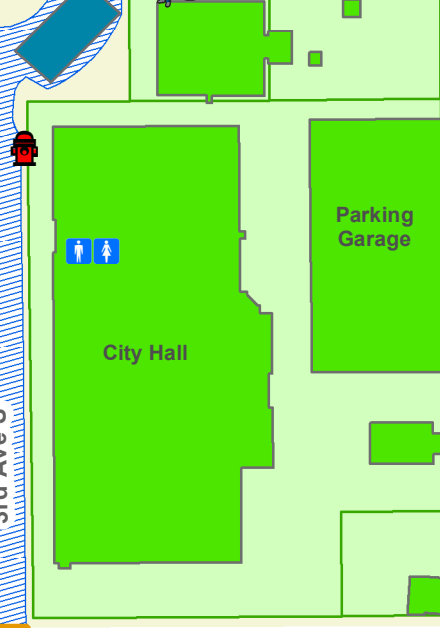

# BLUEGRASS FESTIVAL

5th Ave N

4th Ave N

3rd Ave N

Bridge St

2nd Ave N

1st Ave N

5th Ave S

4th Ave S

3rd Ave S

Church St

2nd Ave S

1st Ave S

**FRANKLIN DISCLAIMER**  
 This map was created by the City of Franklin's IT Department and was compiled from the most authentic information available. The City is not responsible for any errors or omissions contained hereon. All data and materials Copyright © 2017. All Rights Reserved.

Division	
	1
	2
	3
	4

	Police
	Hydrants
	Moveable Barrier
	Emergency Access
	Stage
	Road Closed