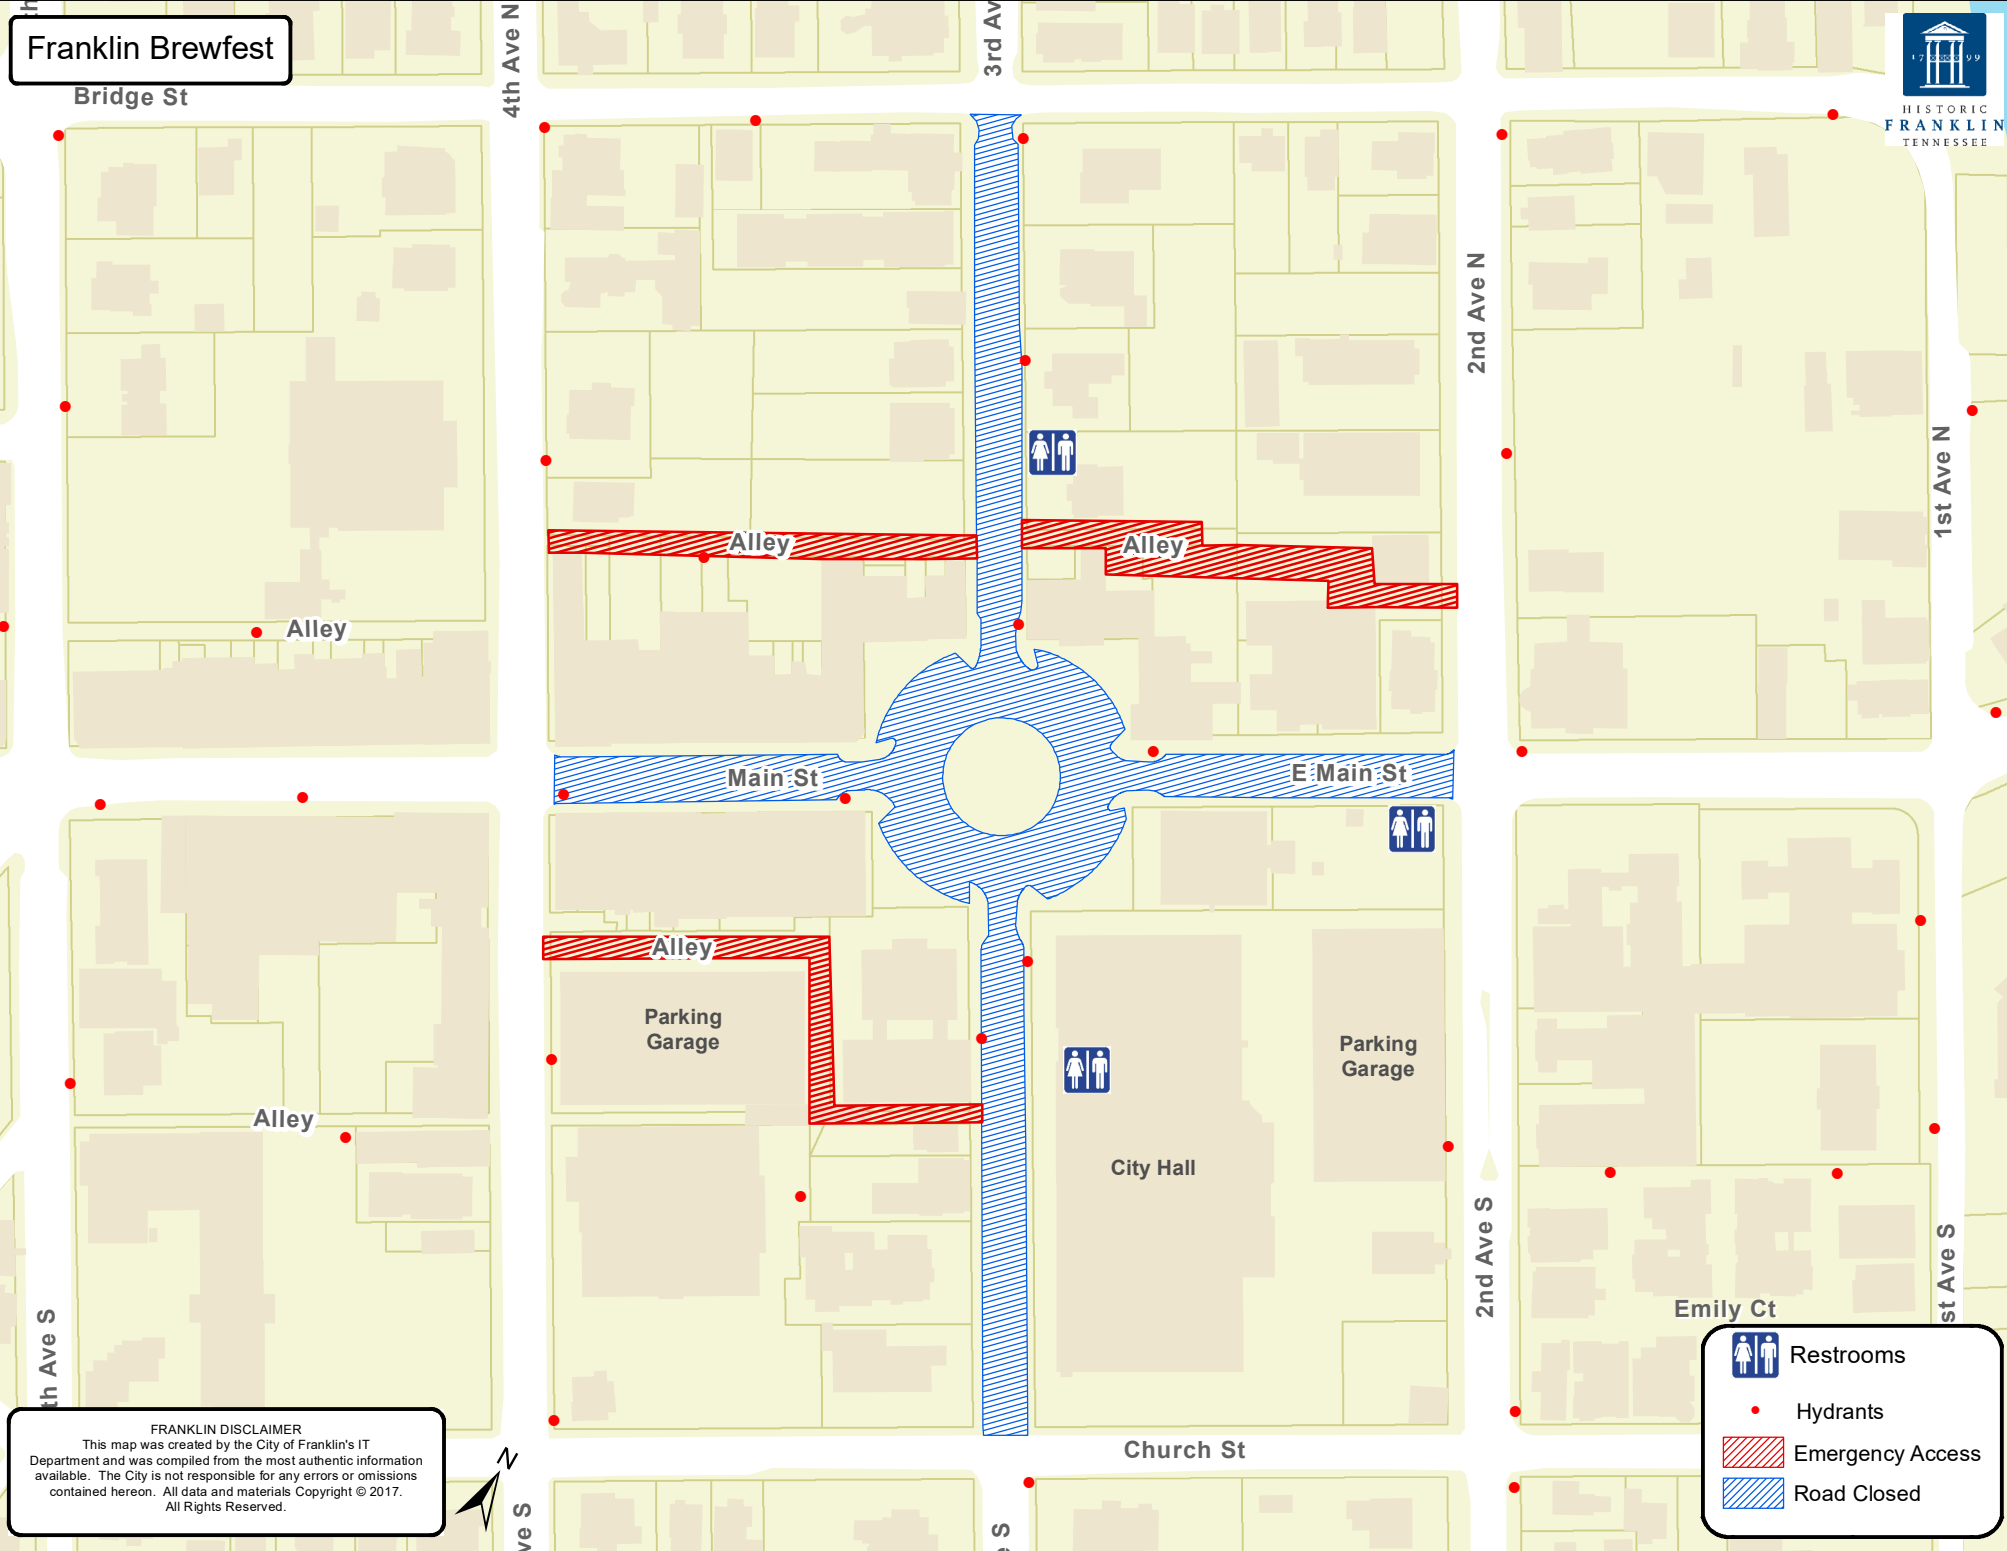

Franklin Brewfest

Bridge St

4th Ave N

3rd Ave

2nd Ave N

1st Ave N

4th Ave S

2nd Ave S

1st Ave S

Church St

Alley

Alley

Alley

Main St

E Main St

Alley

Parking Garage

Parking Garage

Alley

City Hall

Emily Ct

FRANKLIN DISCLAIMER
This map was created by the City of Franklin's IT Department and was compiled from the most authentic information available. The City is not responsible for any errors or omissions contained hereon. All data and materials Copyright © 2017. All Rights Reserved.

- Restrooms
- Hydrants
- Emergency Access
- Road Closed