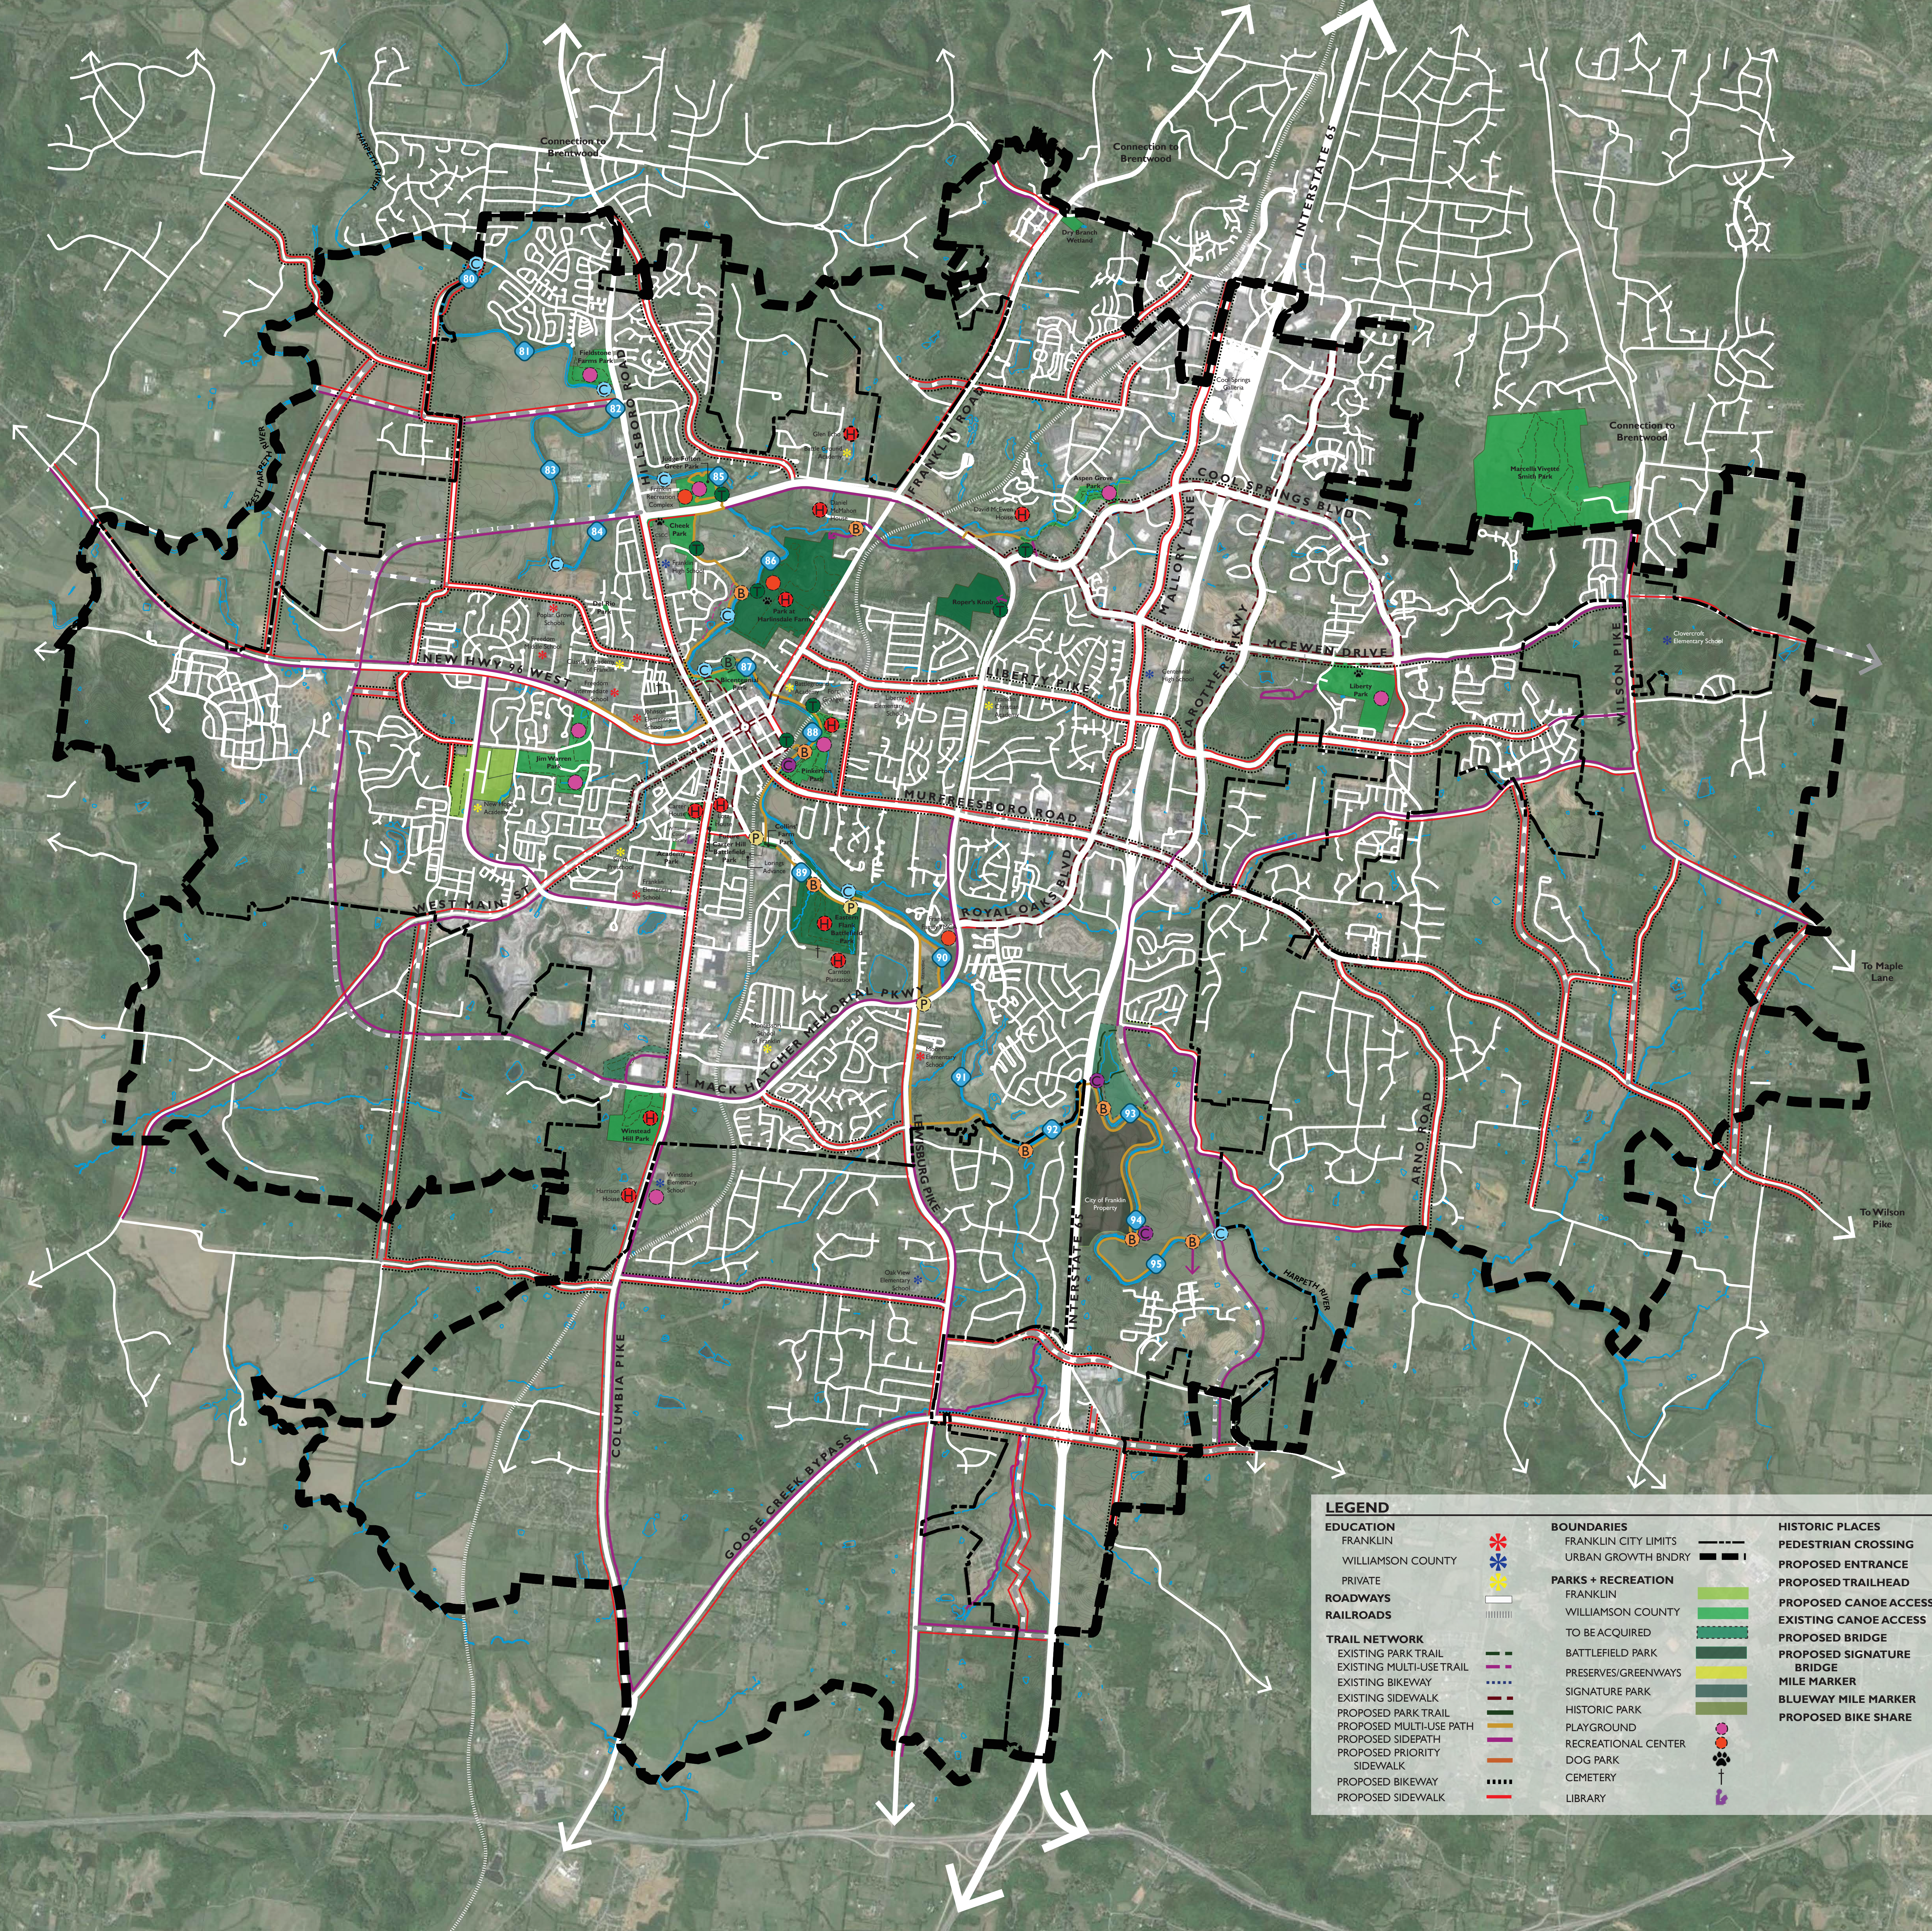

FRANKLIN GREENWAY NETWORK

FRANKLIN, TENNESSEE GREENWAYS + TRAILS MASTER PLAN

LEGEND	
EDUCATION	BOUNDARIES
FRANKLIN	FRANKLIN CITY LIMITS
WILLIAMSON COUNTY	URBAN GROWTH BNDRY
PRIVATE	
ROADWAYS	PARKS + RECREATION
RAILROADS	FRANKLIN
	WILLIAMSON COUNTY
	TO BE ACQUIRED
TRAIL NETWORK	BATTLEFIELD PARK
EXISTING PARK TRAIL	PRESERVES/GREENWAYS
EXISTING MULTI-USE TRAIL	SIGNATURE PARK
EXISTING BIKEWAY	HISTORIC PARK
EXISTING SIDEWALK	PLAYGROUND
PROPOSED PARK TRAIL	RECREATIONAL CENTER
PROPOSED MULTI-USE PATH	DOG PARK
PROPOSED SIDEWALK	CEMETERY
PROPOSED PRIORITY SIDEWALK	LIBRARY
PROPOSED BIKEWAY	
PROPOSED SIDEWALK	
	HISTORIC PLACES
	PEDESTRIAN CROSSING
	PROPOSED ENTRANCE
	PROPOSED TRAILHEAD
	PROPOSED CANOE ACCESS
	EXISTING CANOE ACCESS
	PROPOSED BRIDGE
	PROPOSED SIGNATURE BRIDGE
	MILE MARKER
	BLUEWAY MILE MARKER
	PROPOSED BIKE SHARE