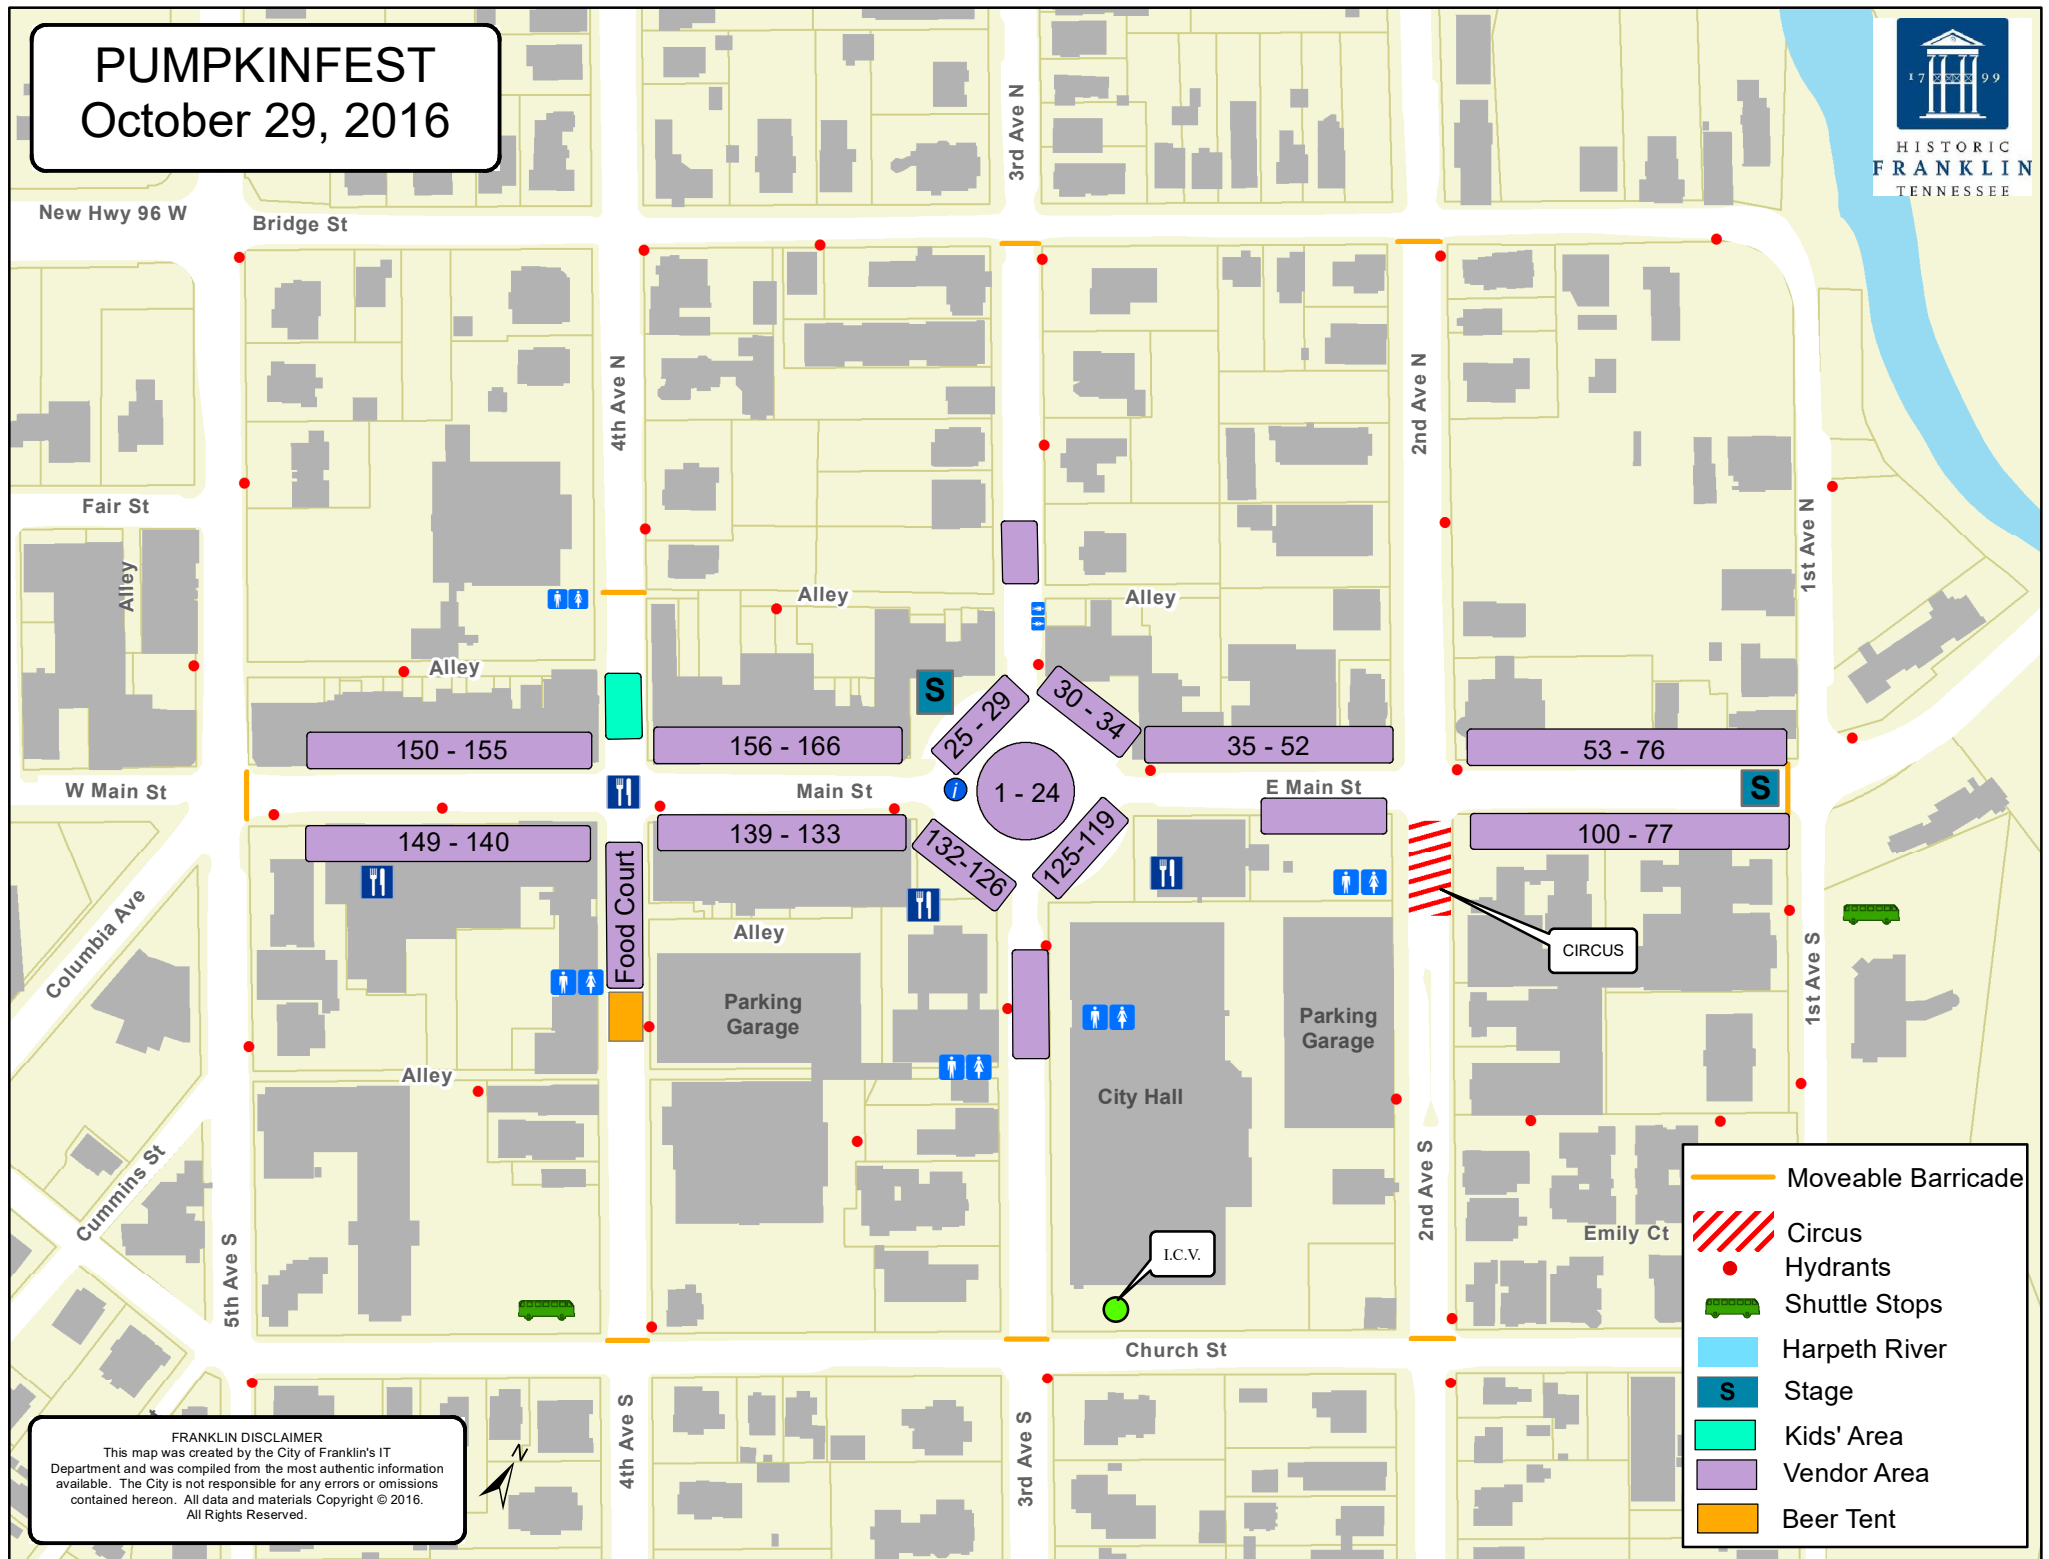

PUMPKINFEST

October 29, 2016

HISTORIC
FRANKLIN
TENNESSEE

FRANKLIN DISCLAIMER
 This map was created by the City of Franklin's IT Department and was compiled from the most authentic information available. The City is not responsible for any errors or omissions contained hereon. All data and materials Copyright © 2016. All Rights Reserved.

- Moveable Barricade
- Circus
- Hydrants
- Shuttle Stops
- Harpeth River
- Stage
- Kids' Area
- Vendor Area
- Beer Tent