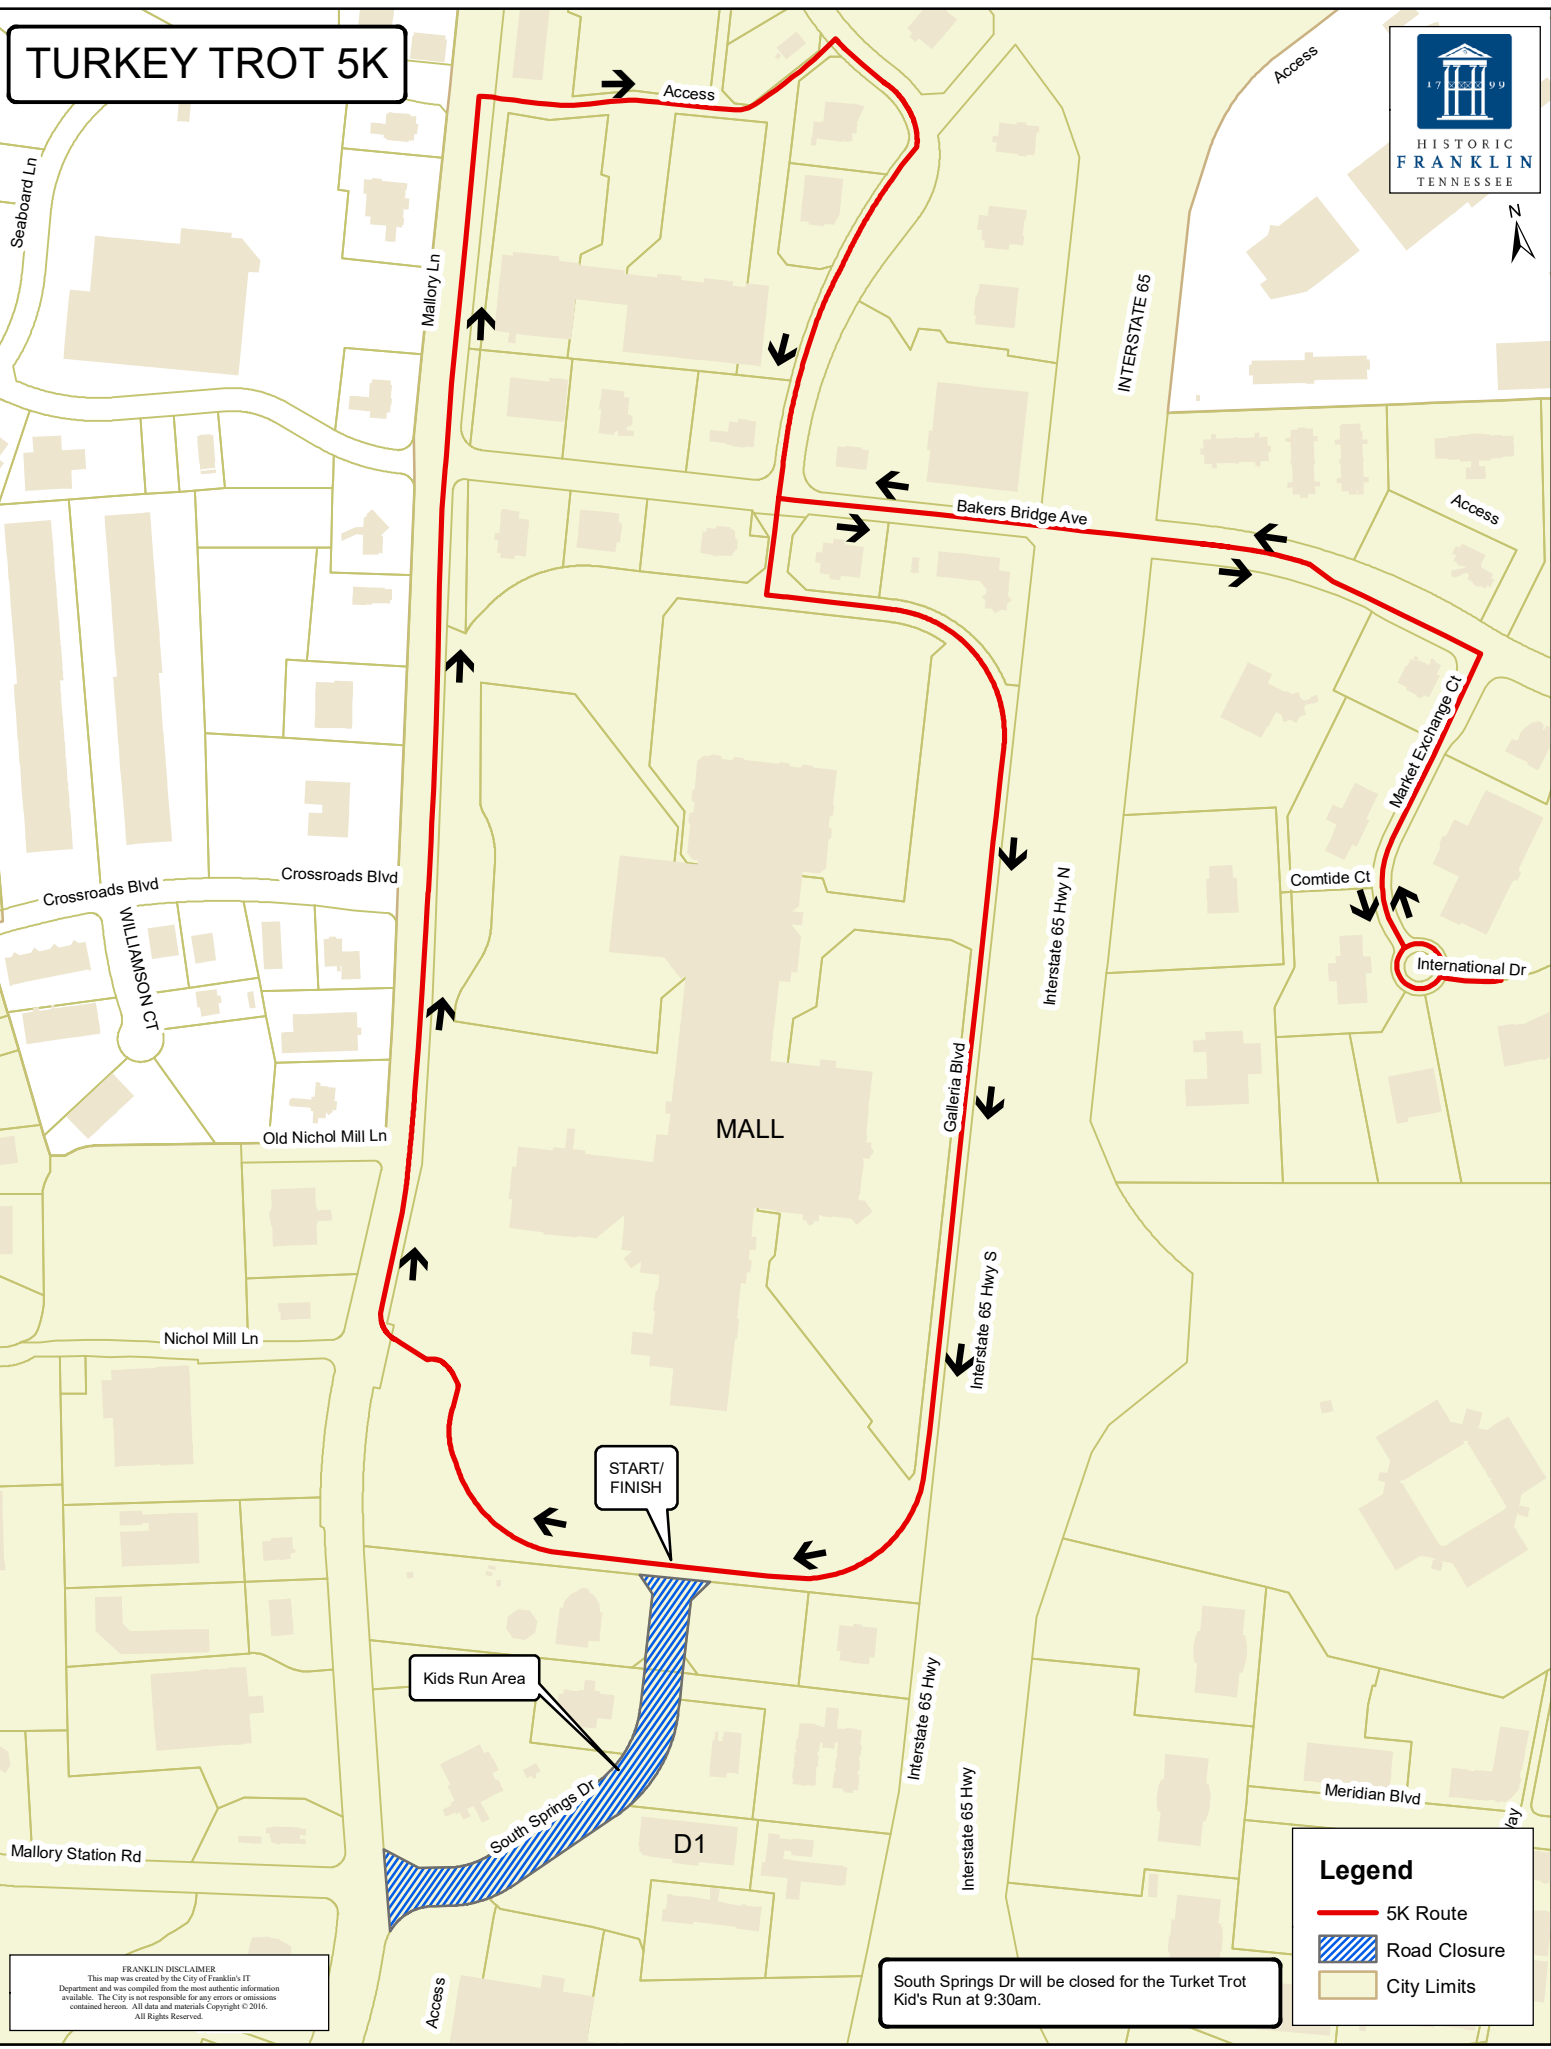

TURKEY TROT 5K

START/
FINISH

Kids Run Area

South Springs Dr will be closed for the Turkey Trot Kids Run at 9:30am.

Legend

- 5K Route
- Road Closure
- City Limits