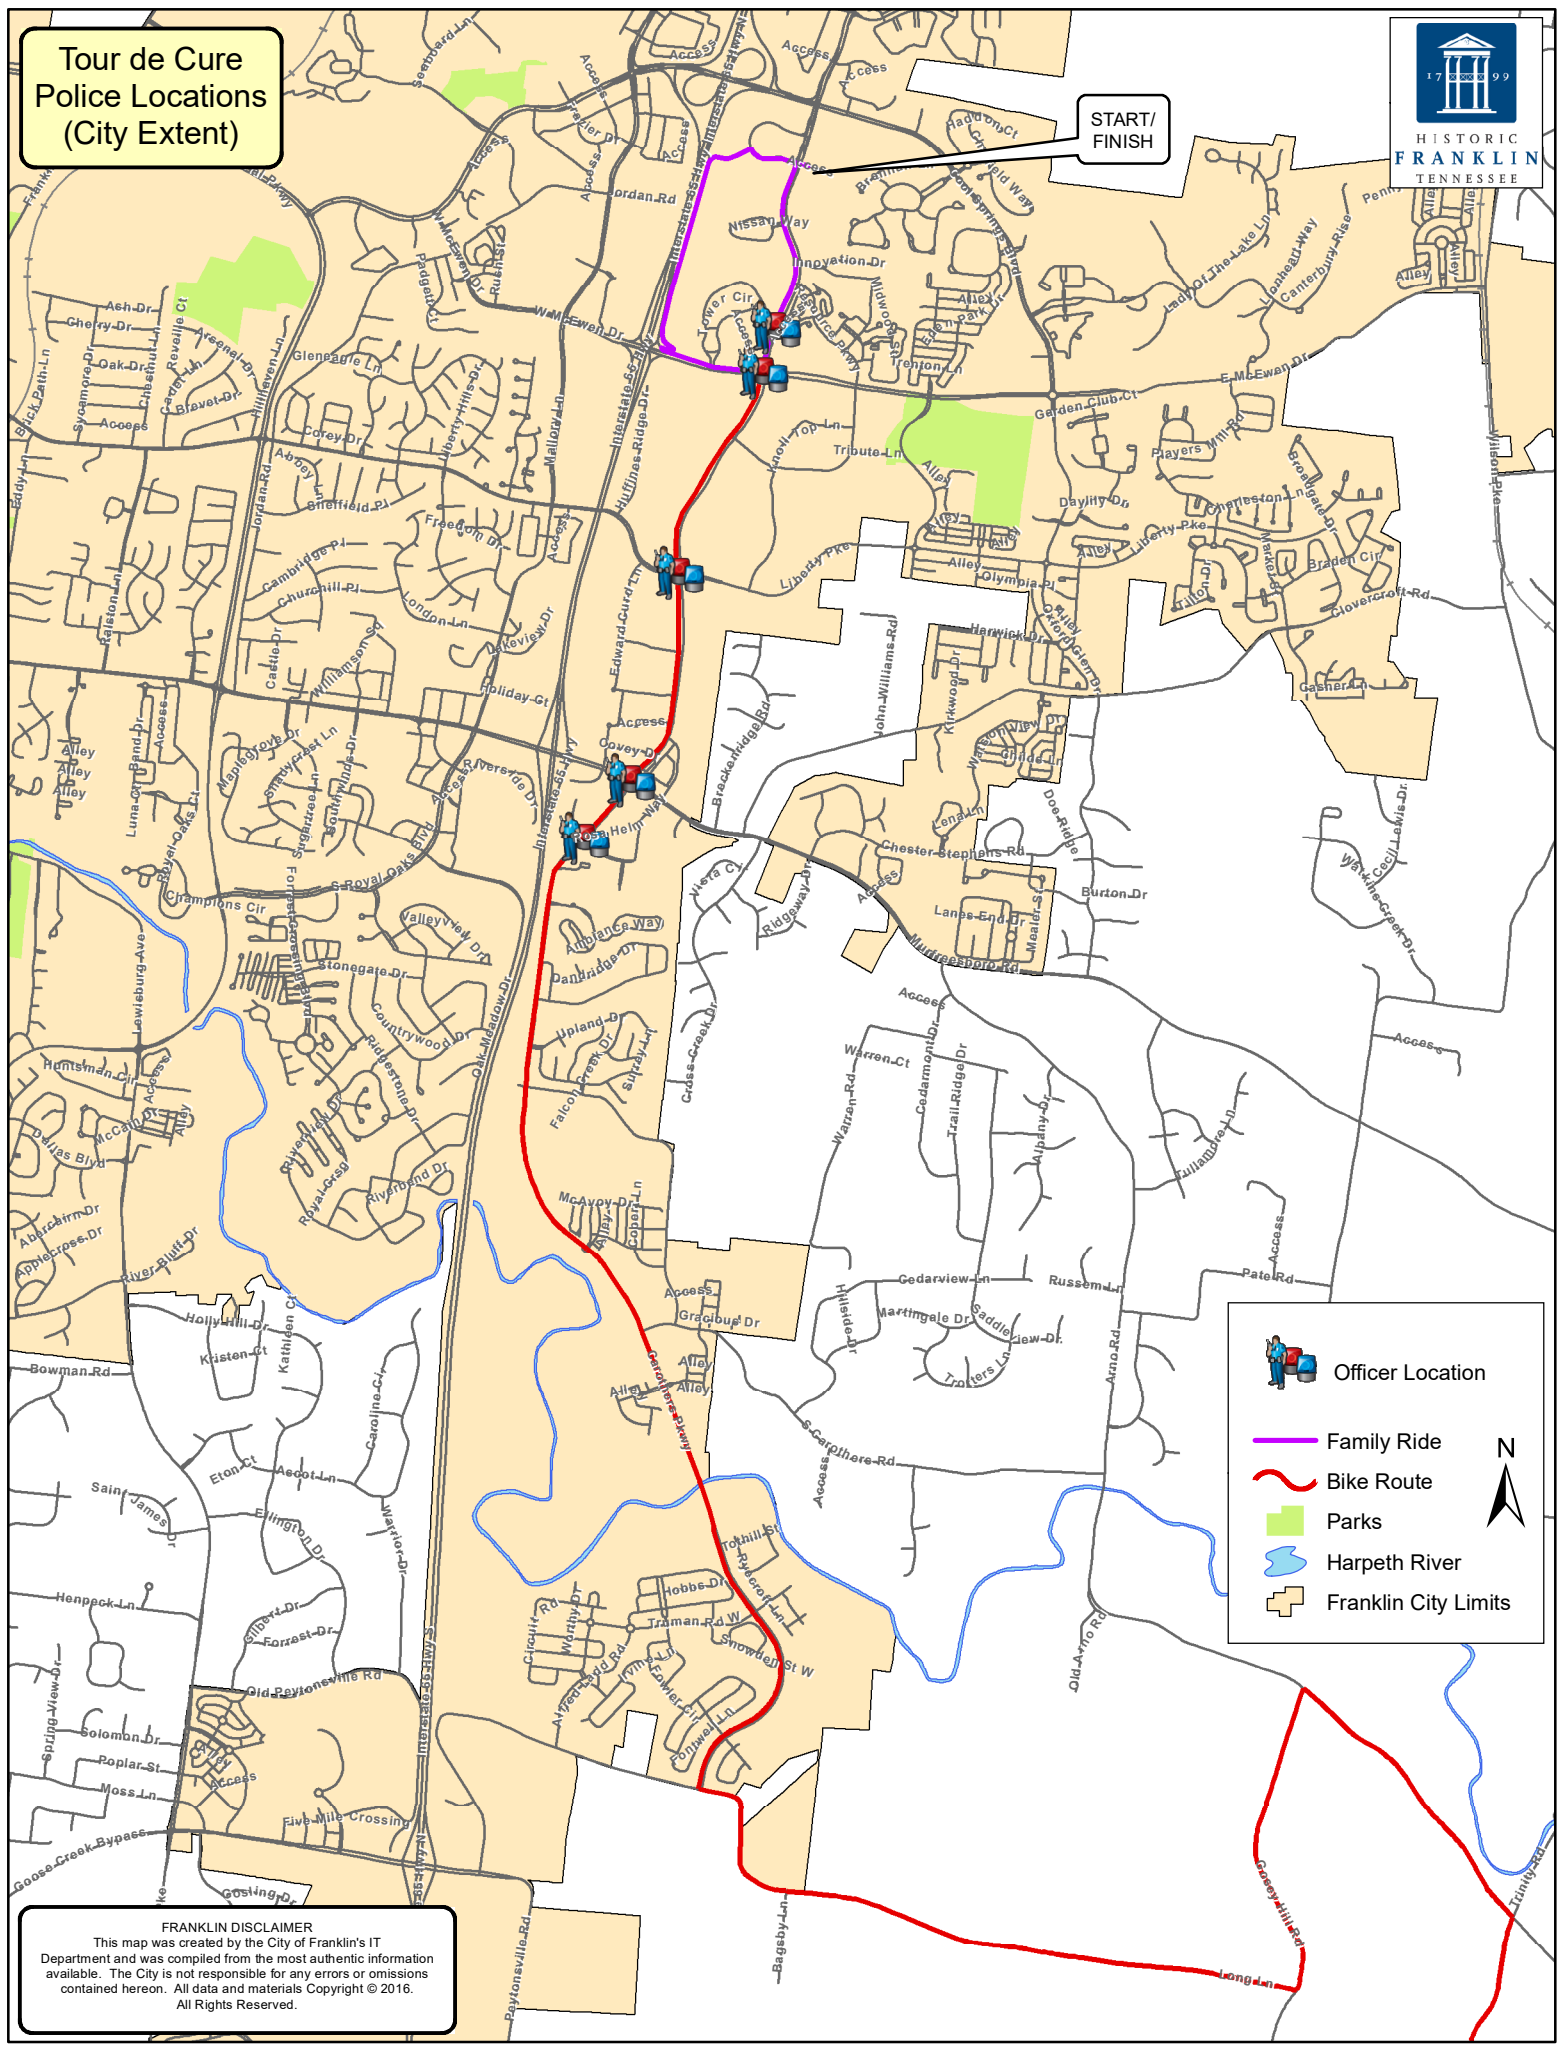

# Tour de Cure Police Locations (City Extent)

START/  
FINISH

-  Officer Location
-  Family Ride
-  Bike Route
-  Parks
-  Harpeth River
-  Franklin City Limits

N

**FRANKLIN DISCLAIMER**  
 This map was created by the City of Franklin's IT Department and was compiled from the most authentic information available. The City is not responsible for any errors or omissions contained hereon. All data and materials Copyright © 2016. All Rights Reserved.