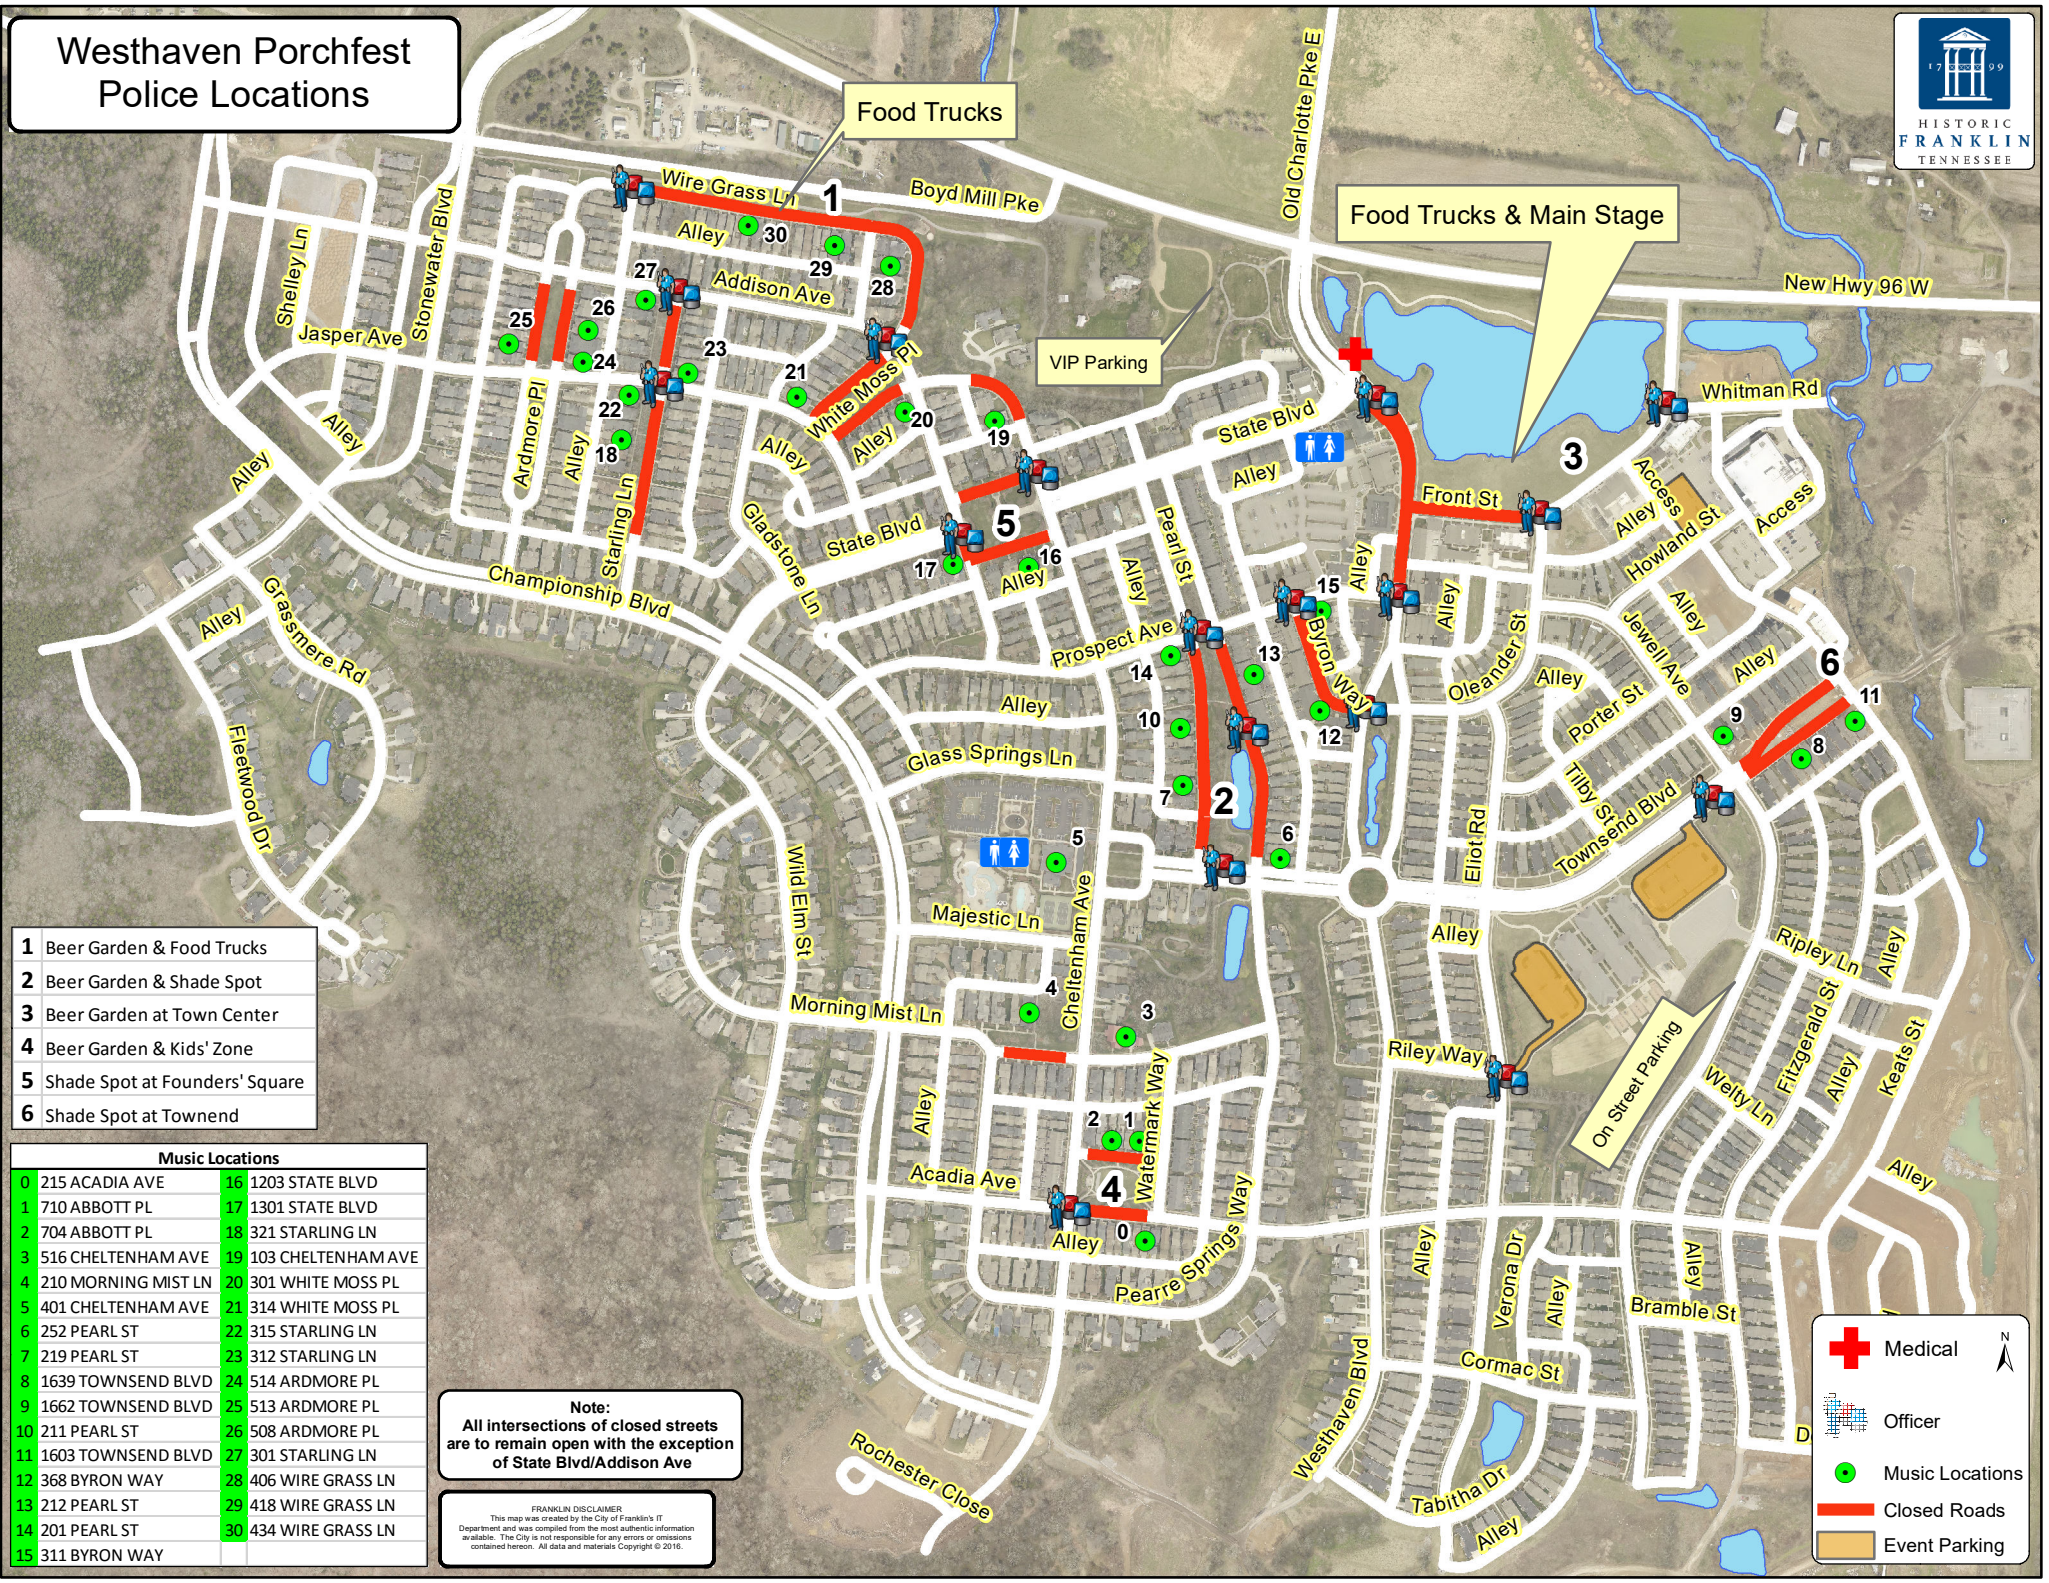

Westhaven Porchfest Police Locations

Food Trucks

Food Trucks & Main Stage

VIP Parking

3

2

6

- 1 Beer Garden & Food Trucks
- 2 Beer Garden & Shade Spot
- 3 Beer Garden at Town Center
- 4 Beer Garden & Kids' Zone
- 5 Shade Spot at Founders' Square
- 6 Shade Spot at Townend

Music Locations	
0	215 ACADIA AVE
1	710 ABBOTT PL
2	704 ABBOTT PL
3	516 CHELTENHAM AVE
4	210 MORNING MIST LN
5	401 CHELTENHAM AVE
6	252 PEARL ST
7	219 PEARL ST
8	1639 TOWNSEND BLVD
9	1662 TOWNSEND BLVD
10	211 PEARL ST
11	1603 TOWNSEND BLVD
12	368 BYRON WAY
13	212 PEARL ST
14	201 PEARL ST
15	311 BYRON WAY
16	1203 STATE BLVD
17	1301 STATE BLVD
18	321 STARLING LN
19	103 CHELTENHAM AVE
20	301 WHITE MOSS PL
21	314 WHITE MOSS PL
22	315 STARLING LN
23	312 STARLING LN
24	514 ARDMORE PL
25	513 ARDMORE PL
26	508 ARDMORE PL
27	301 STARLING LN
28	406 WIRE GRASS LN
29	418 WIRE GRASS LN
30	434 WIRE GRASS LN

Note:
All intersections of closed streets are to remain open with the exception of State Blvd/Addison Ave

- Medical
- Officer
- Music Locations
- Closed Roads
- Event Parking