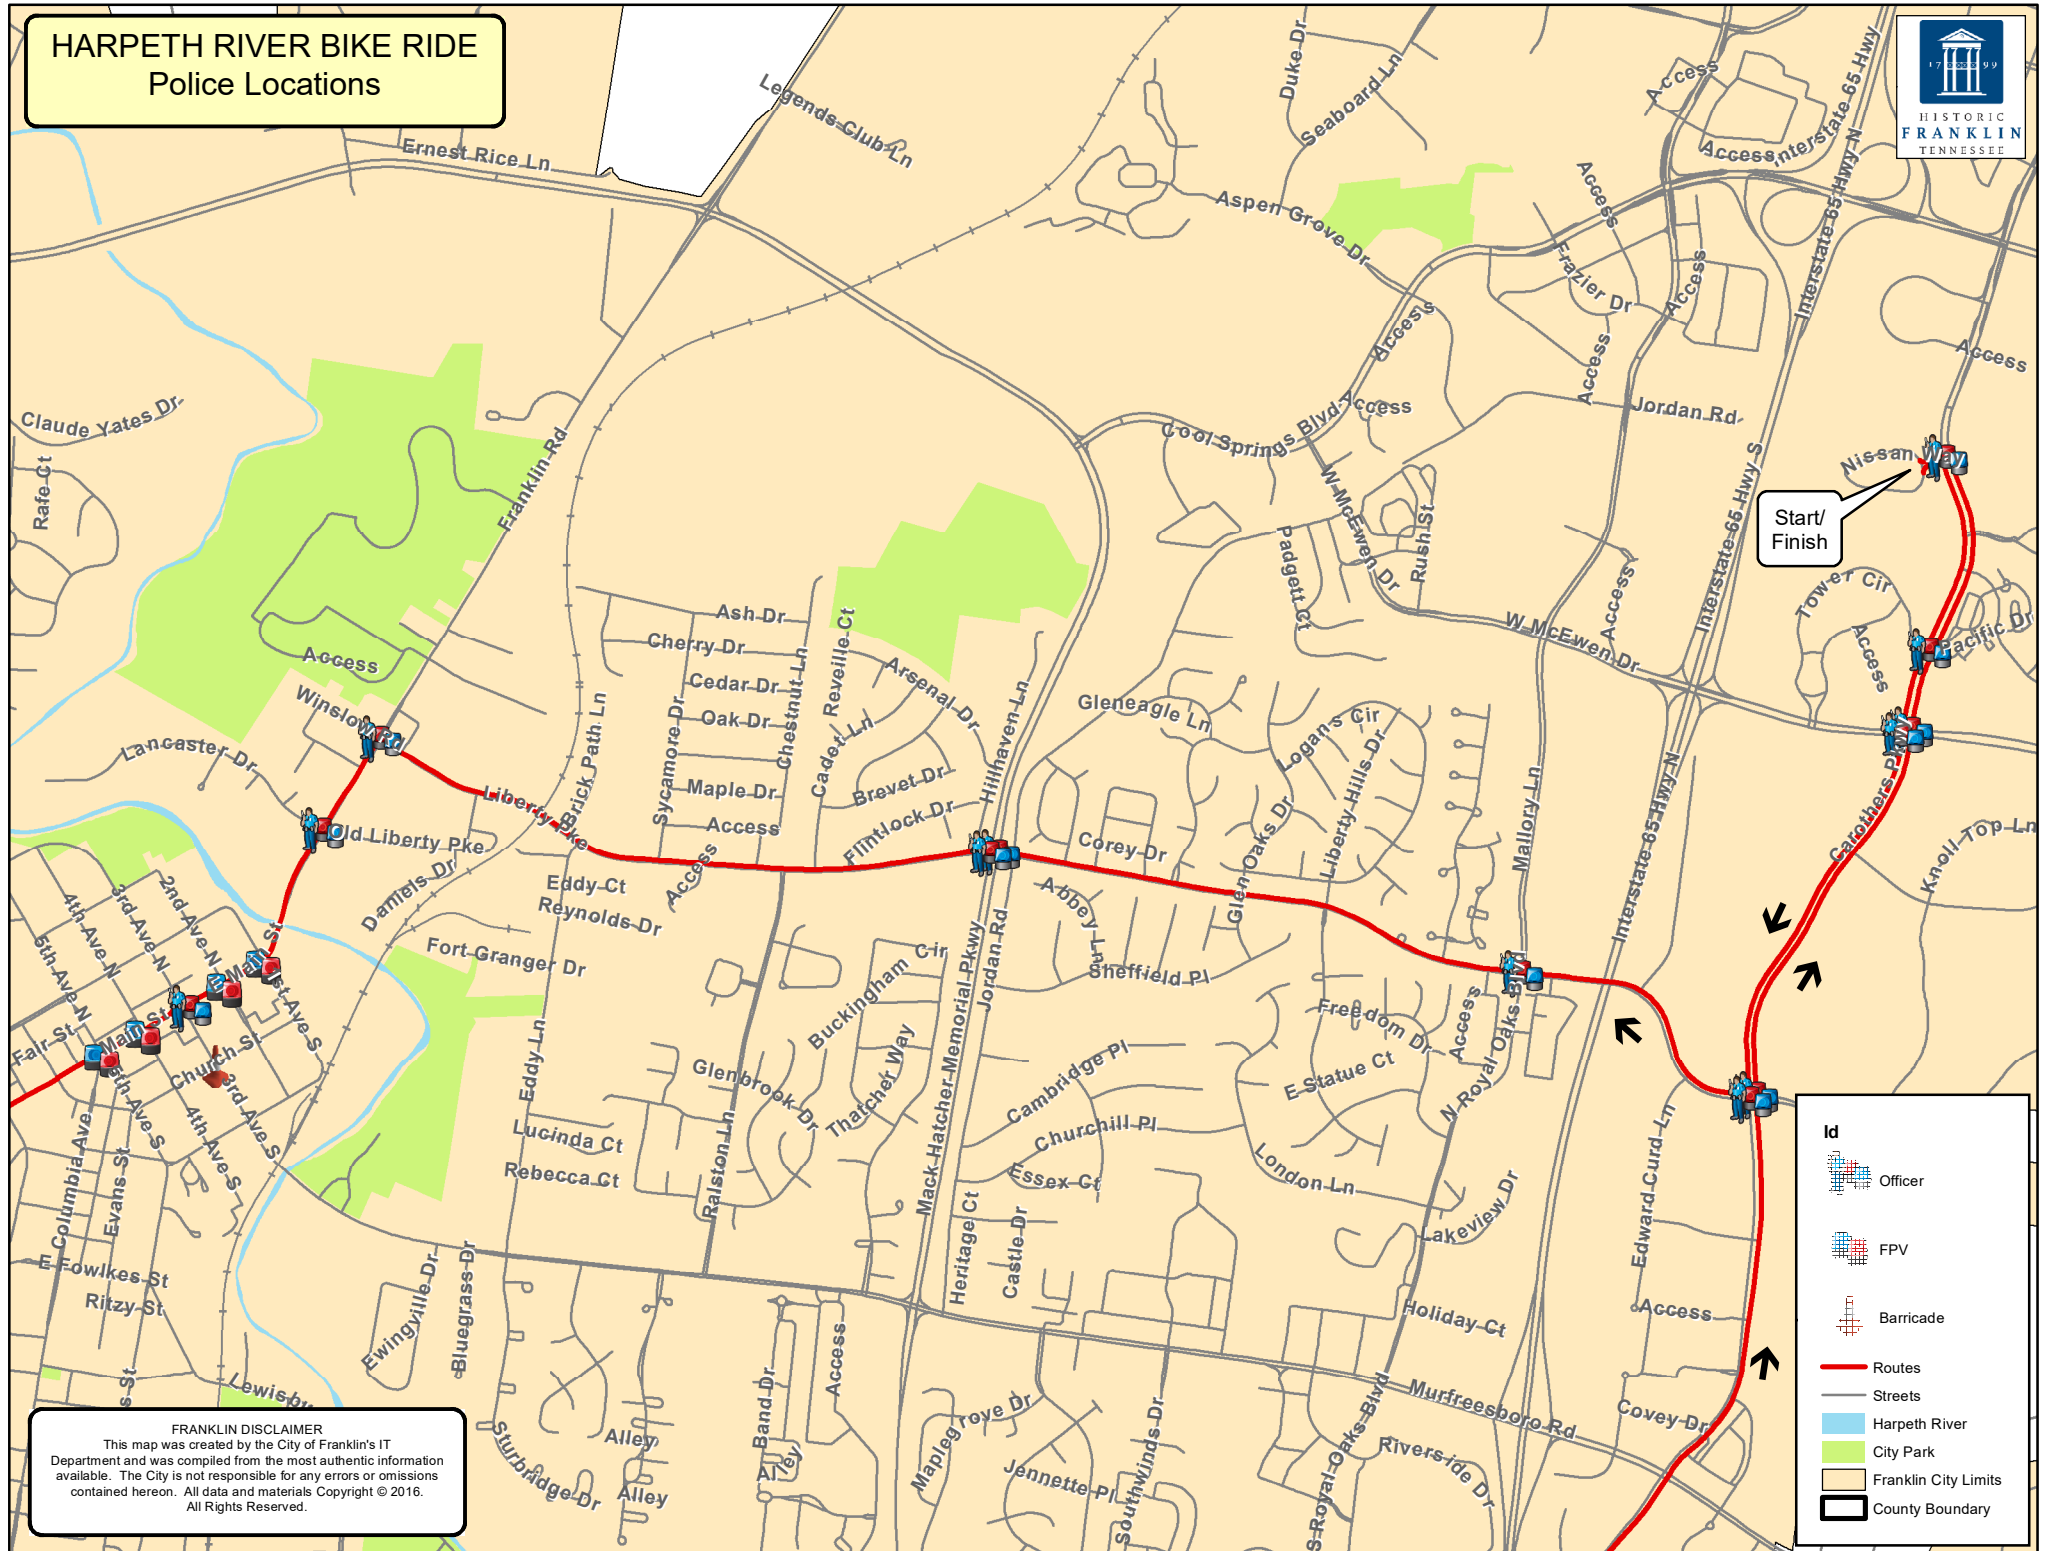

HARPETH RIVER BIKE RIDE

Police Locations

Start/
Finish

Id	Description
	Officer
	FPV
	Barricade
	Routes
	Streets
	Harpeth River
	City Park
	Franklin City Limits
	County Boundary

FRANKLIN DISCLAIMER
 This map was created by the City of Franklin's IT Department and was compiled from the most authentic information available. The City is not responsible for any errors or omissions contained hereon. All data and materials Copyright © 2016. All Rights Reserved.