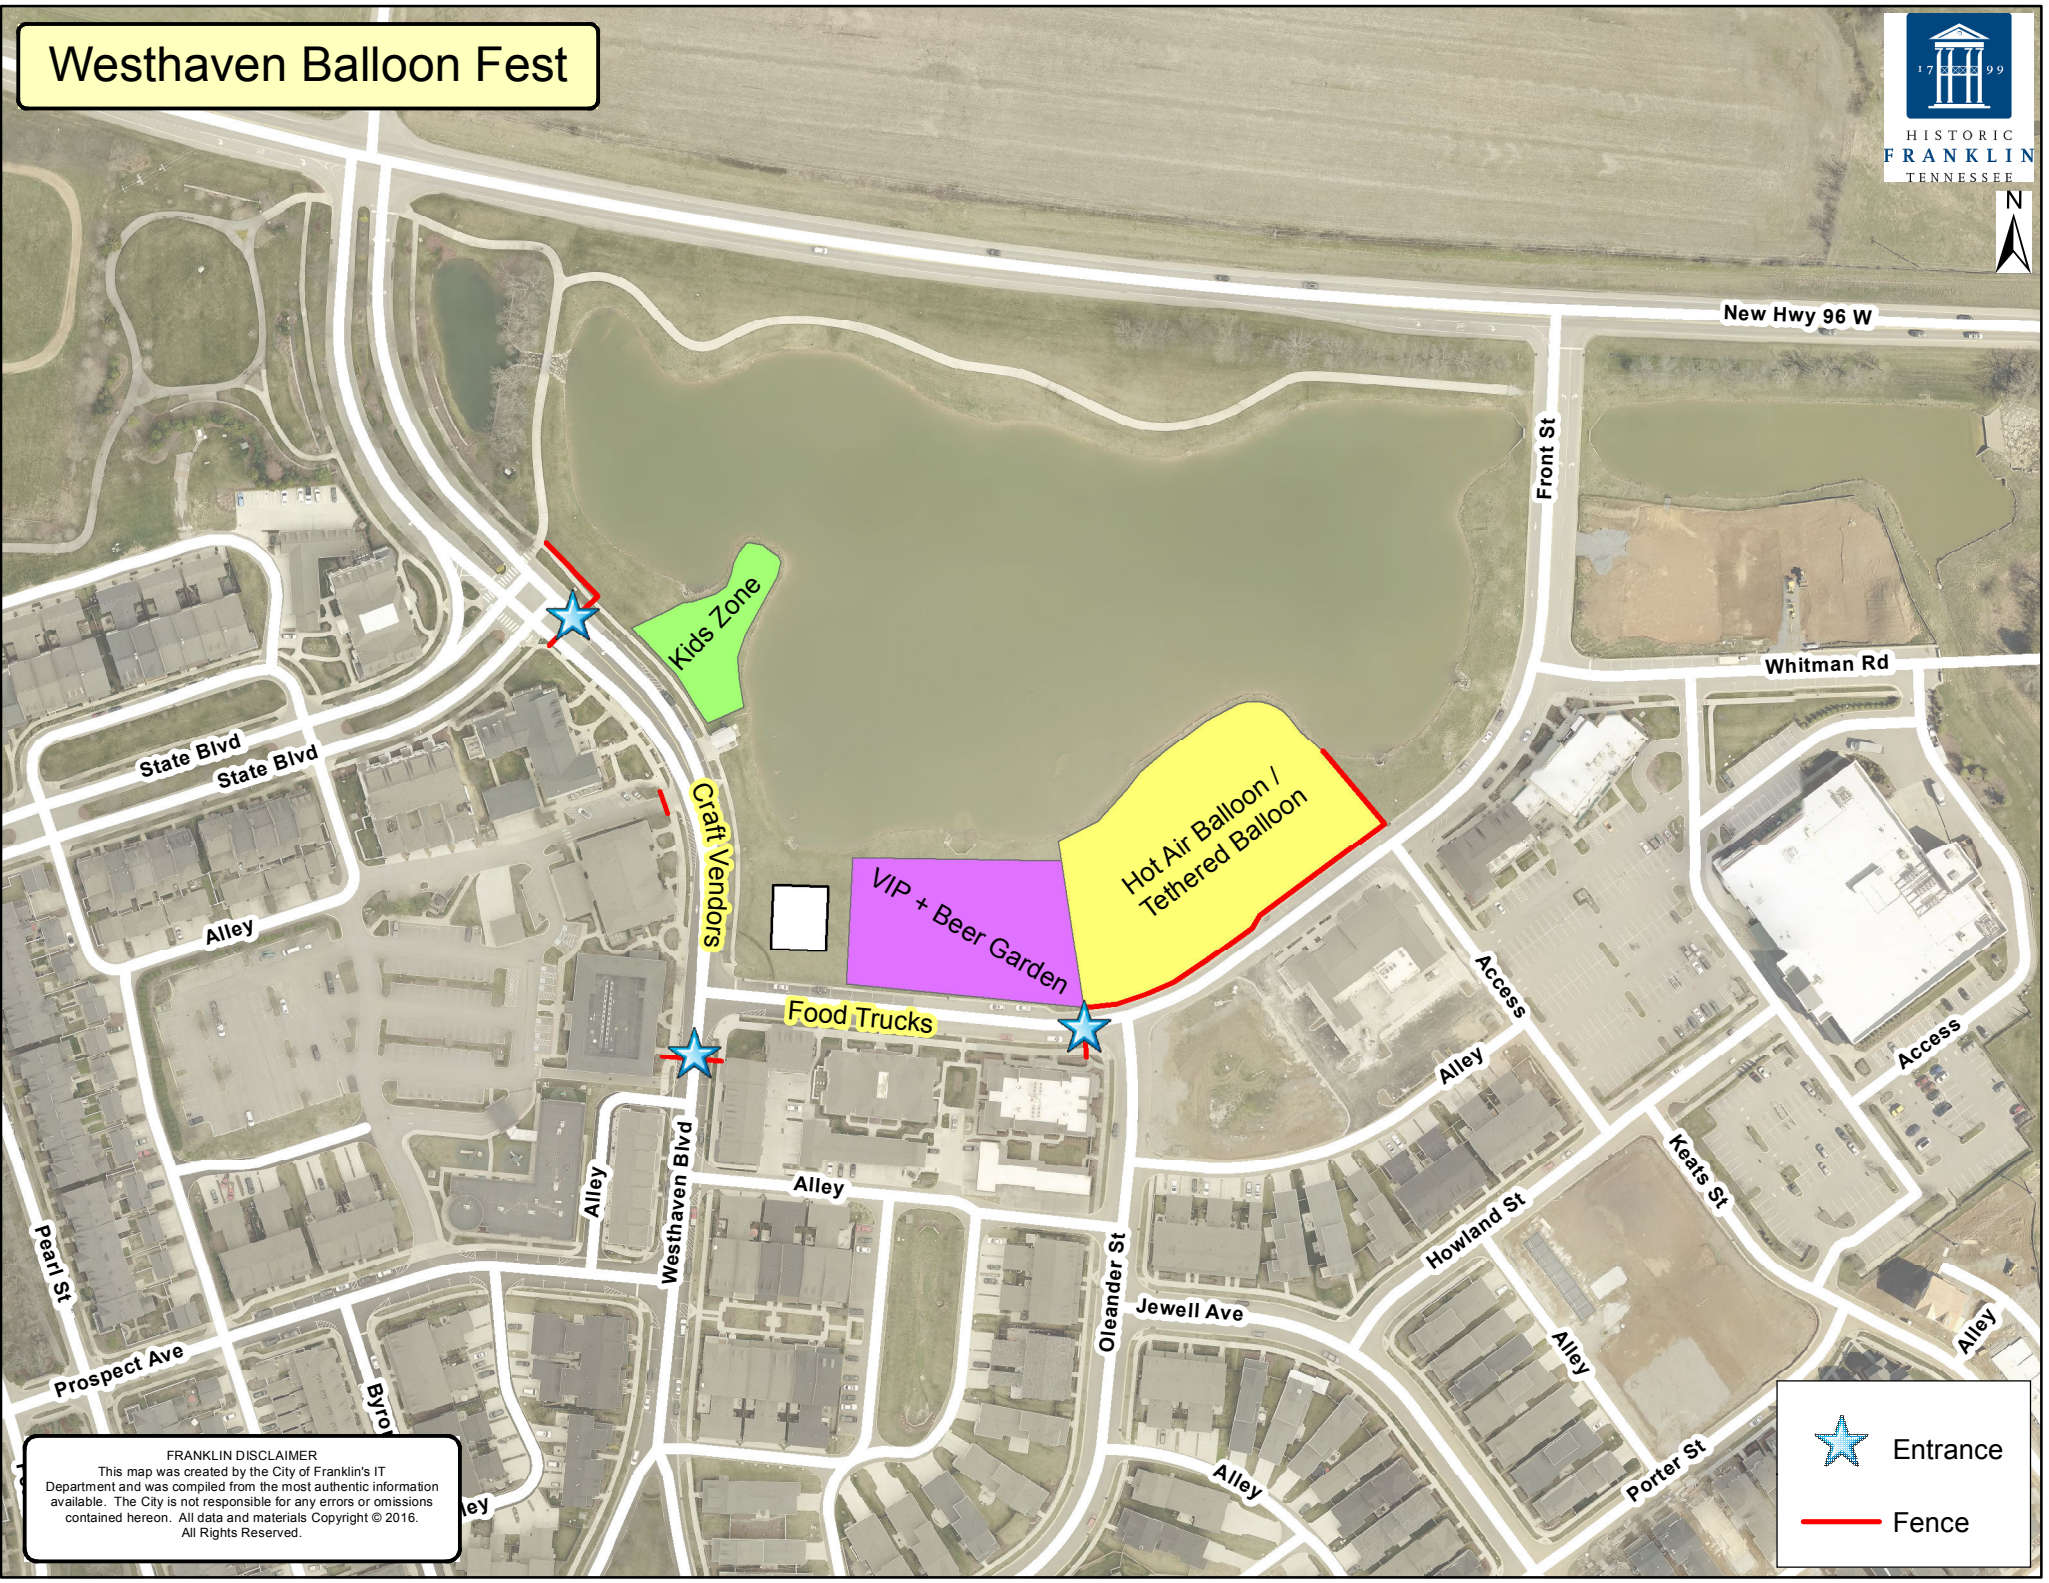

Westhaven Balloon Fest

Kids Zone

VIP + Beer Garden

Hot Air Balloon / Tethered Balloon

Food Trucks

Craft Vendors

New Hwy 96 W

Front St

Whitman Rd

State Blvd
State Blvd

Alley

Pearl St

Prospect Ave

BYRD

Alley

Westhaven Blvd

Alley

Oleander St

Jewell Ave

Alley

Howland St

Alley

Porter St

Keats St

Alley

Access

Access

Alley

★ Entrance

— Fence

FRANKLIN DISCLAIMER
This map was created by the City of Franklin's IT Department and was compiled from the most authentic information available. The City is not responsible for any errors or omissions contained hereon. All data and materials Copyright © 2016. All Rights Reserved.