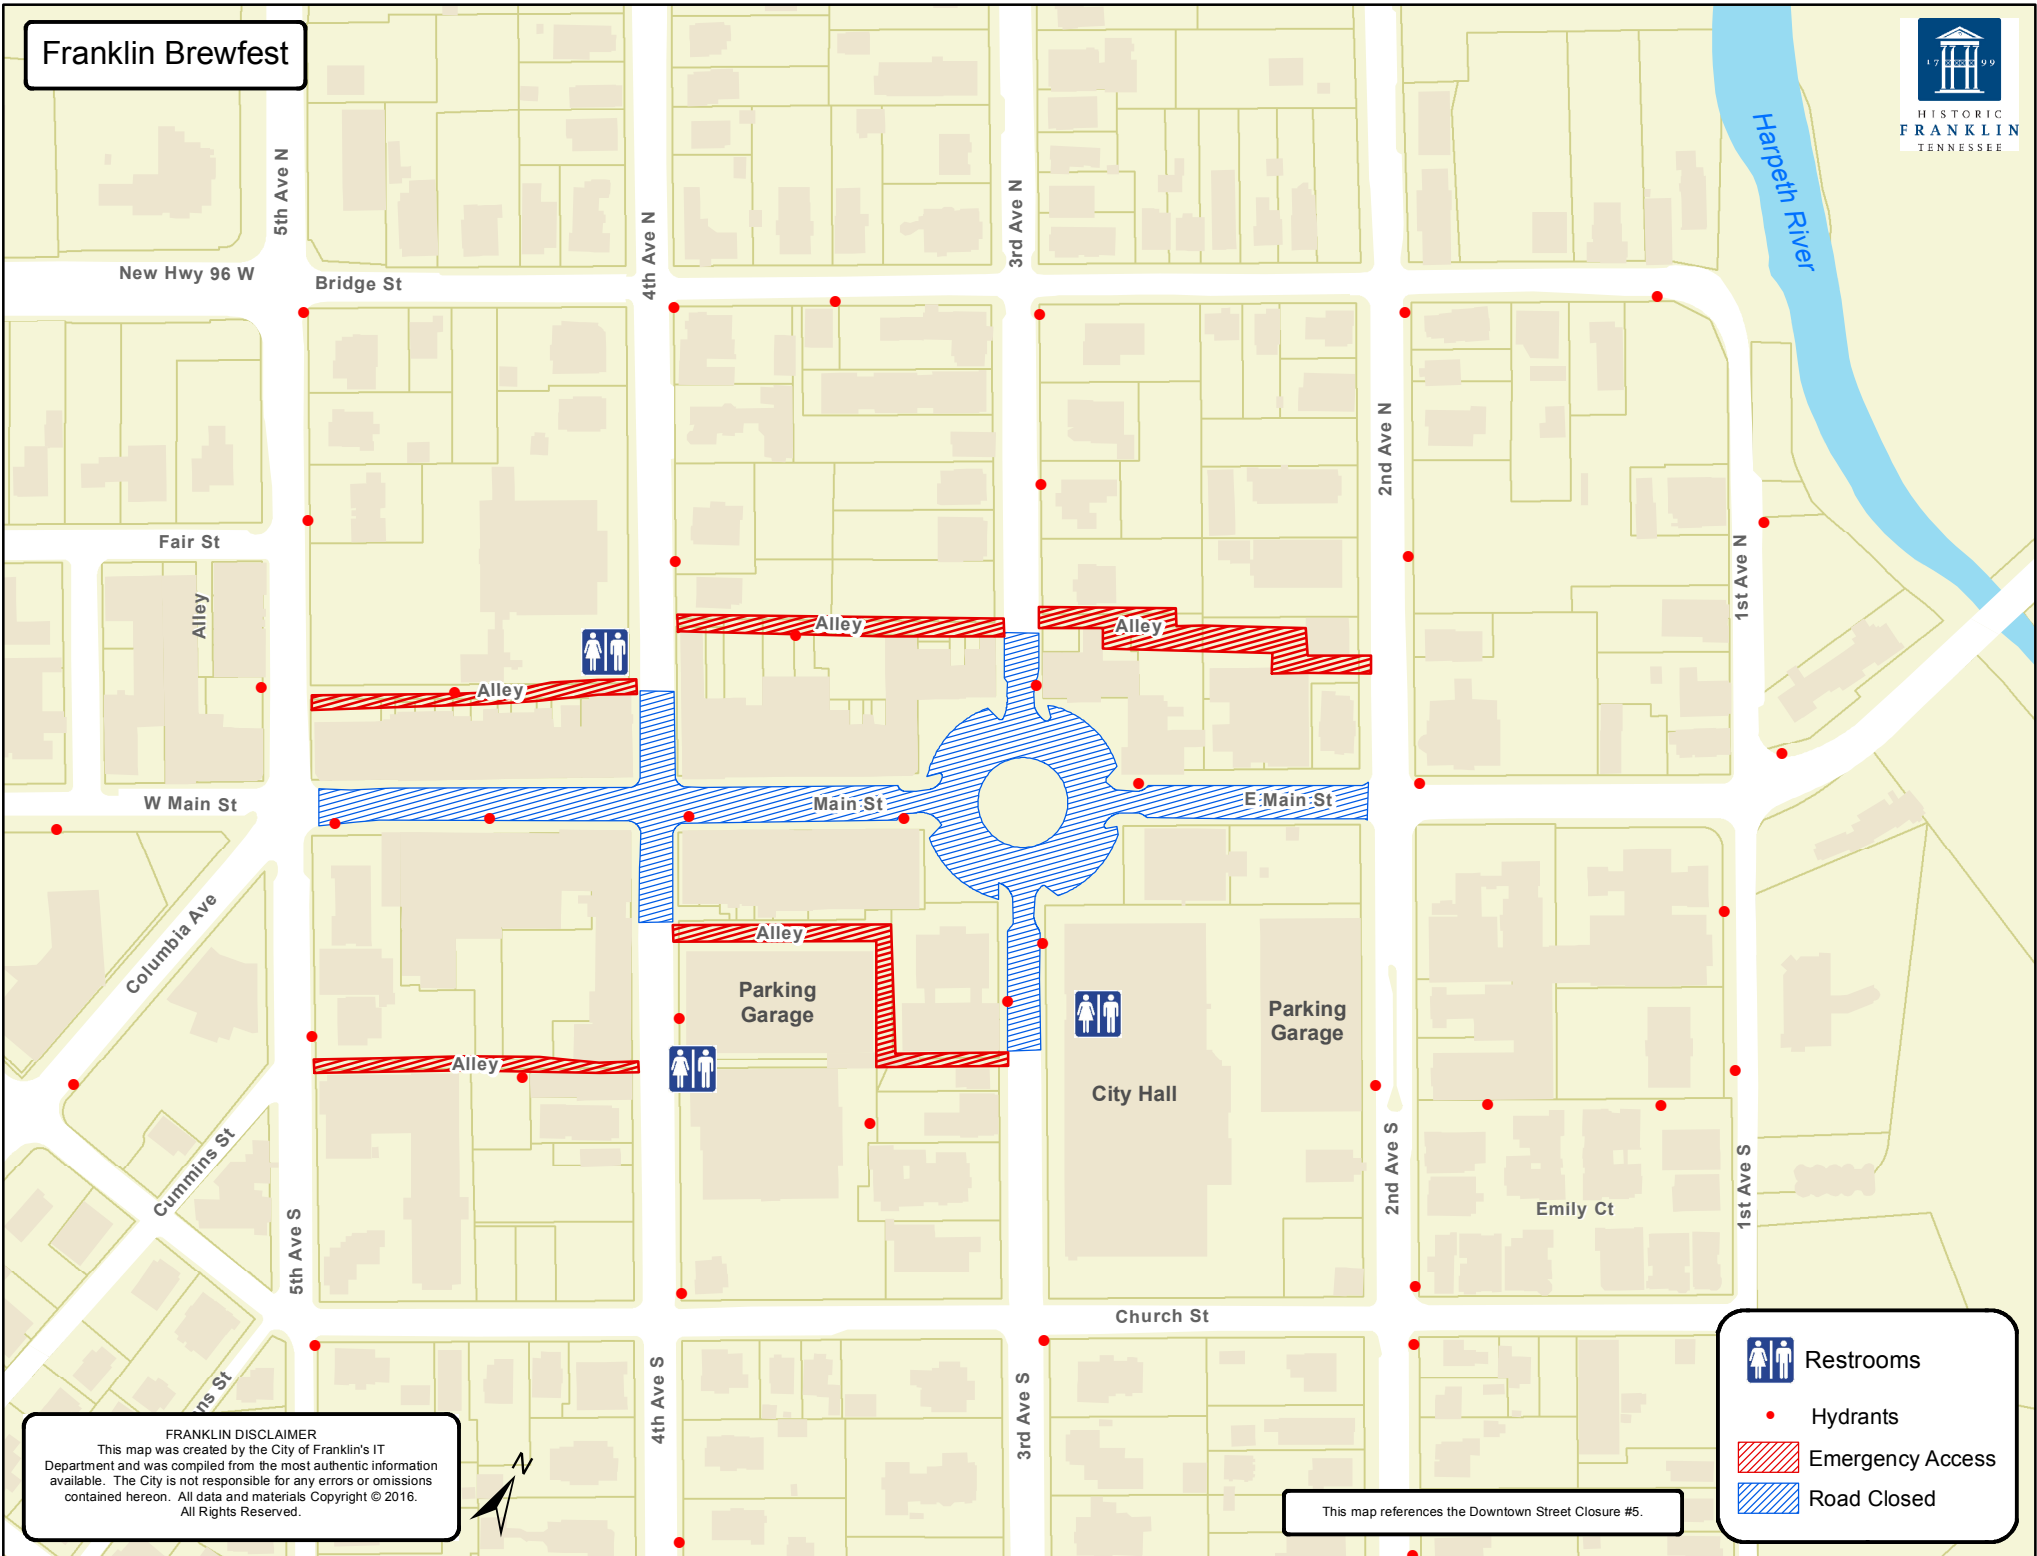

# Franklin Brewfest

**FRANKLIN DISCLAIMER**  
This map was created by the City of Franklin's IT Department and was compiled from the most authentic information available. The City is not responsible for any errors or omissions contained hereon. All data and materials Copyright © 2016. All Rights Reserved.

This map references the Downtown Street Closure #5.

- Restrooms
- Hydrants
- Emergency Access
- Road Closed