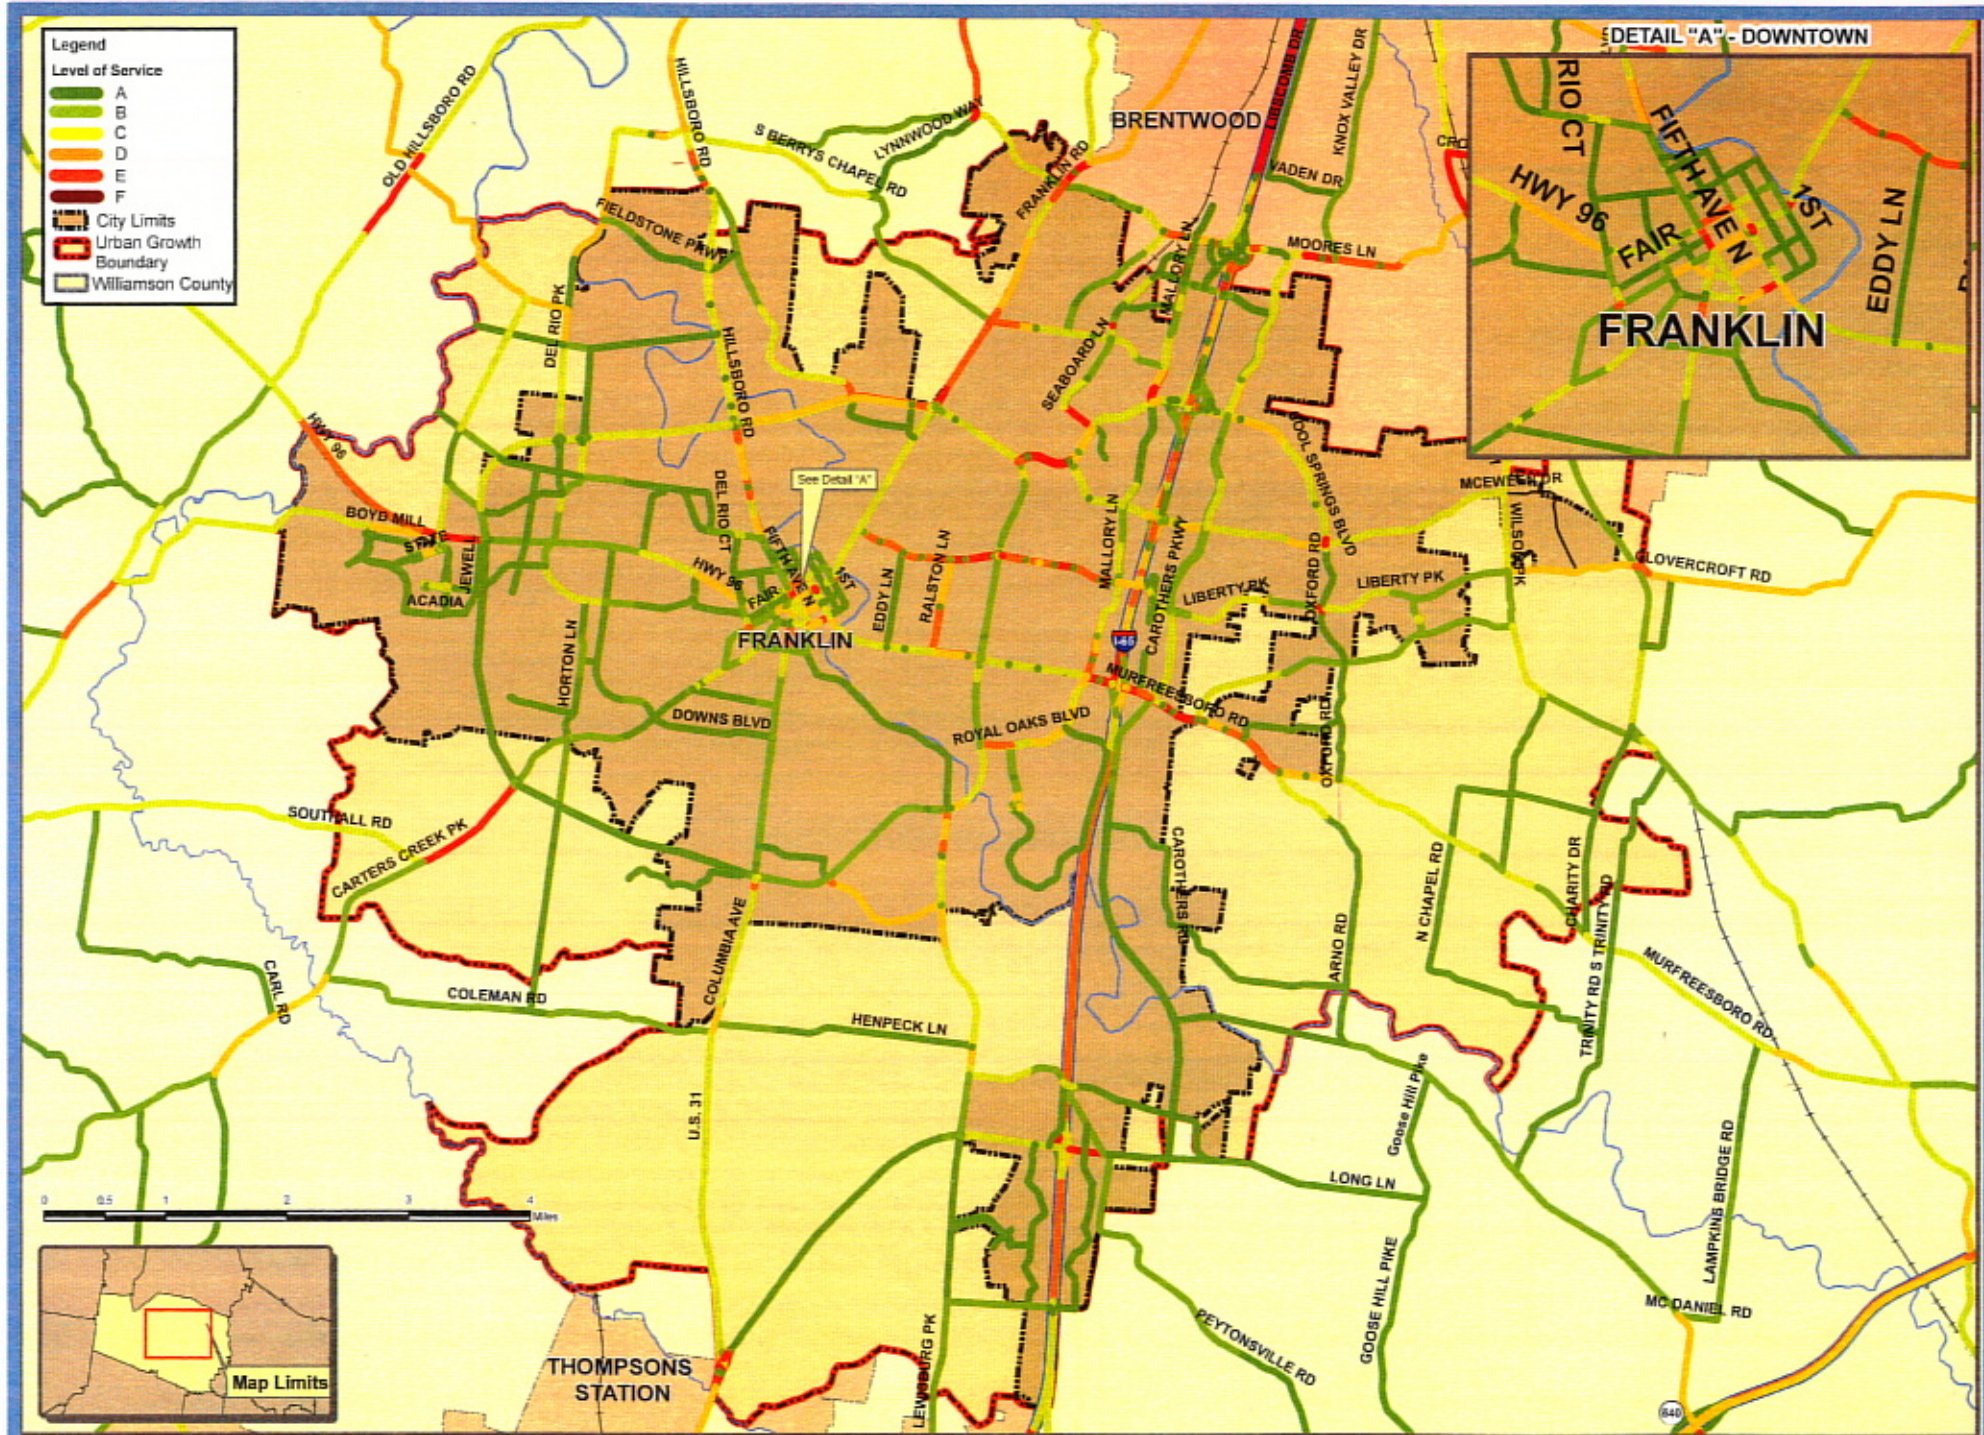

HISTORIC
FRANKLIN
TENNESSEE

2008
Level of
Service

Major
Thoroughfare
Plan

City of Franklin
Tennessee

Date Sources:
City of Franklin GIS Dept.
Williamson County GIS Dept.
Nashville Area MPO
ESRI

HISTORIC
FRANKLIN
TENNESSEE

2035 E+C+I
Level of
Service

Major
Thoroughfare
Plan
City of Franklin
Tennessee

Map Sources:
City of Franklin GIS Dept.
Williamson County GIS Dept.
Nashville Area MPO
ESRI

2035 E+C+I
Level of
Service

Major
Thoroughfare
Plan
City of Franklin
Tennessee