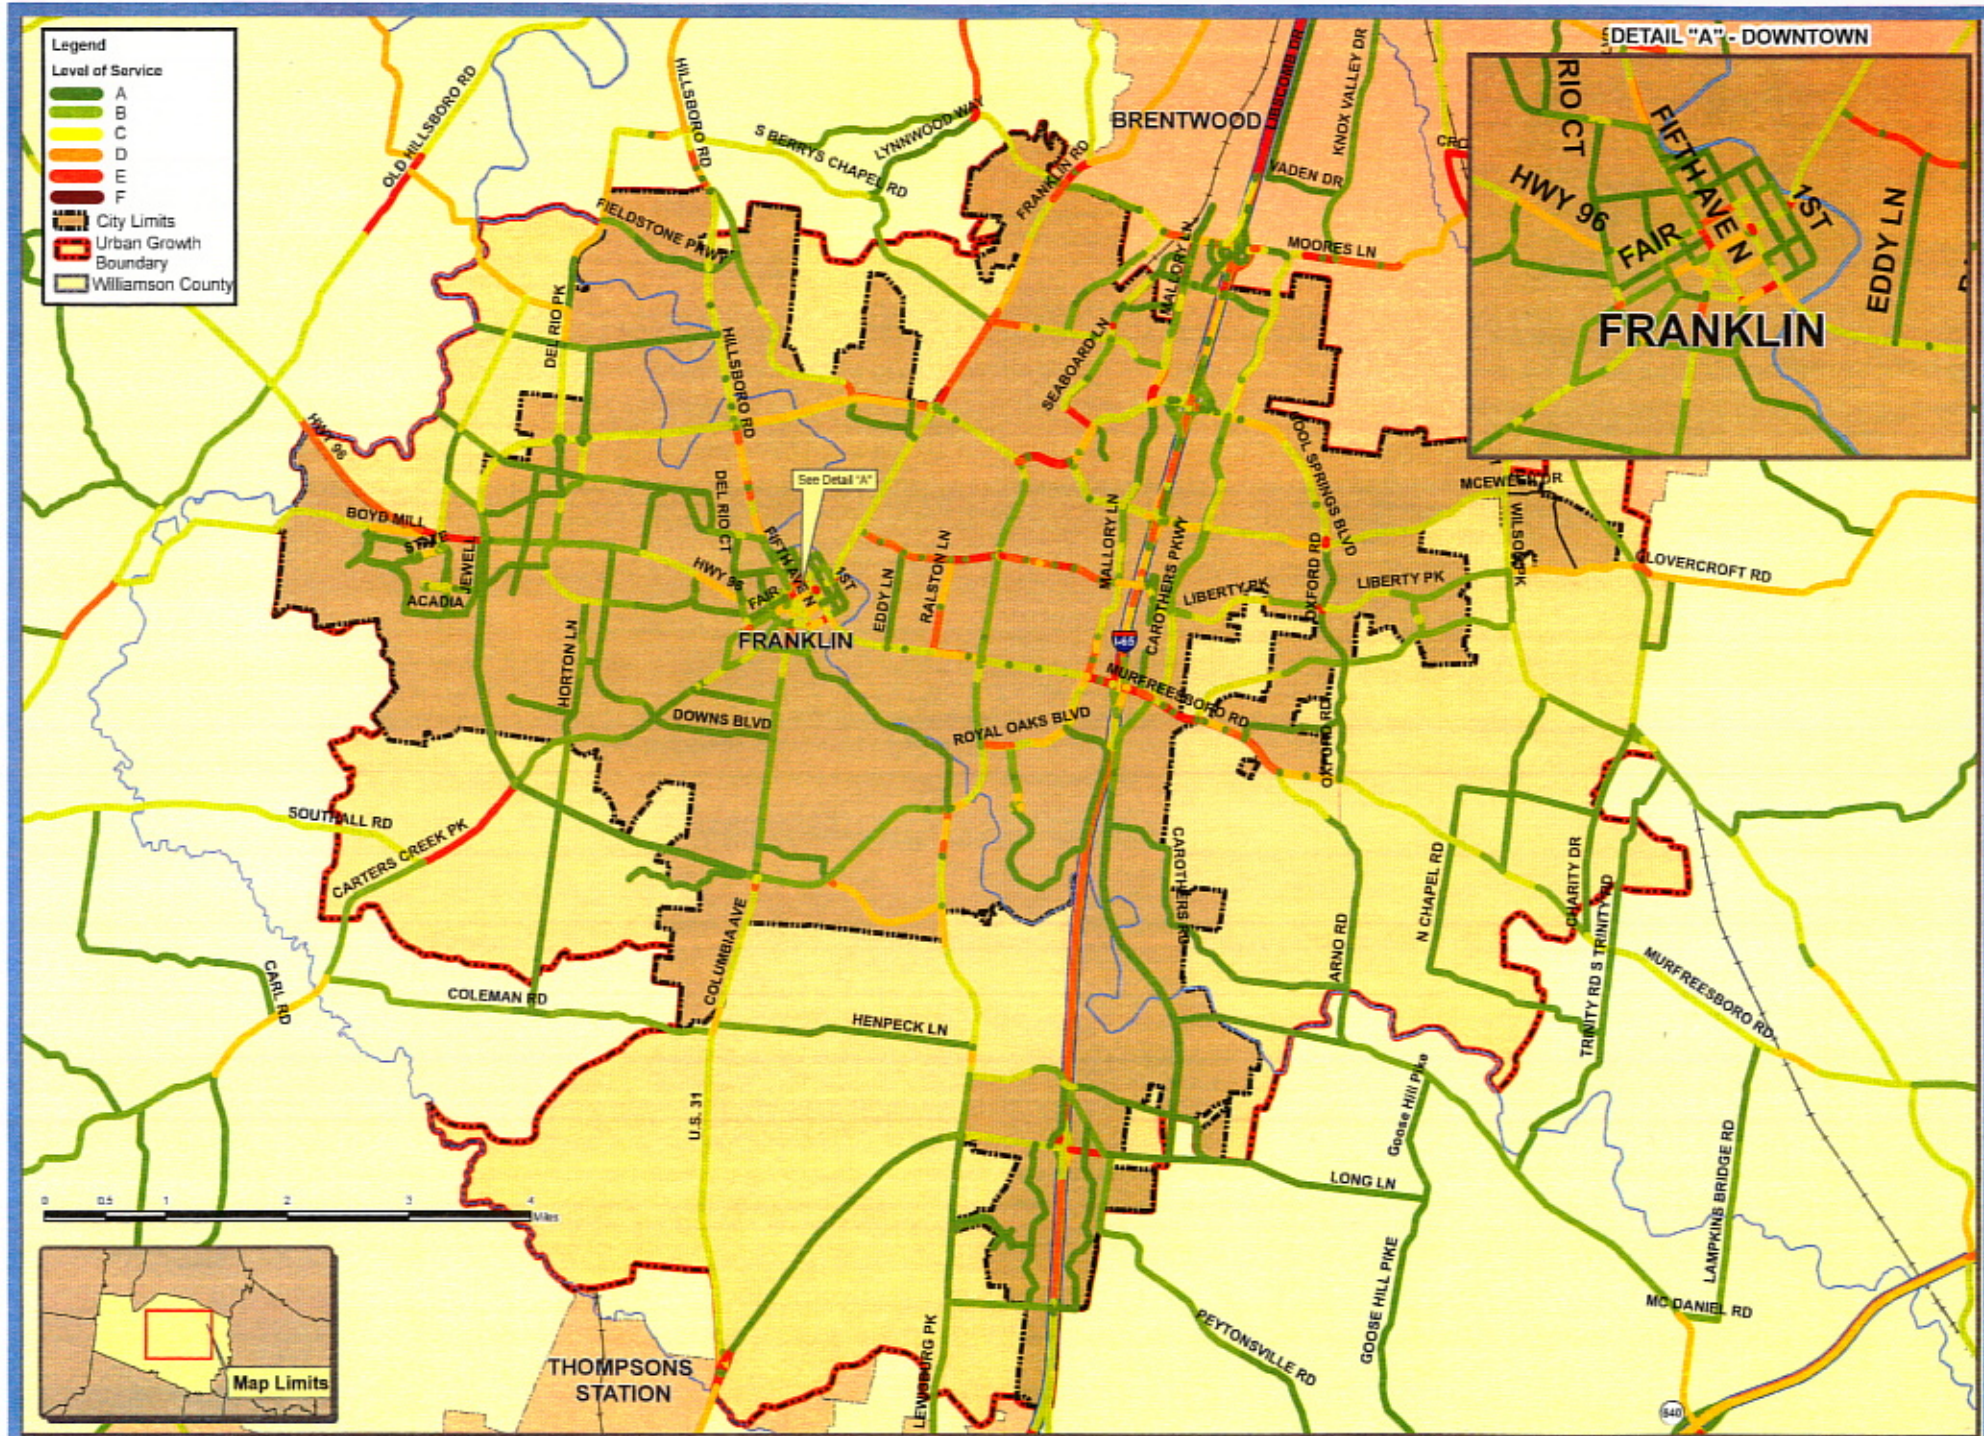

HISTORIC
FRANKLIN
TENNESSEE

2008
Level of
Service

Major
Thoroughfare
Plan

City of Franklin
Tennessee

Date Sources:
City of Franklin GIS Dept.
Williamson County GIS Dept.
Nashville Area MPO
ESRI

HISTORIC
FRANKLIN
TENNESSEE

2035 E+C+I
Level of
Service

Major
Thoroughfare
Plan
City of Franklin
Tennessee

Map Sources:
City of Franklin GIS Dept.
Williamson County GIS Dept.
Nashville Area MPO
ESRI

2035 E+C+I
Level of
Service

Major
Thoroughfare
Plan
City of Franklin
Tennessee