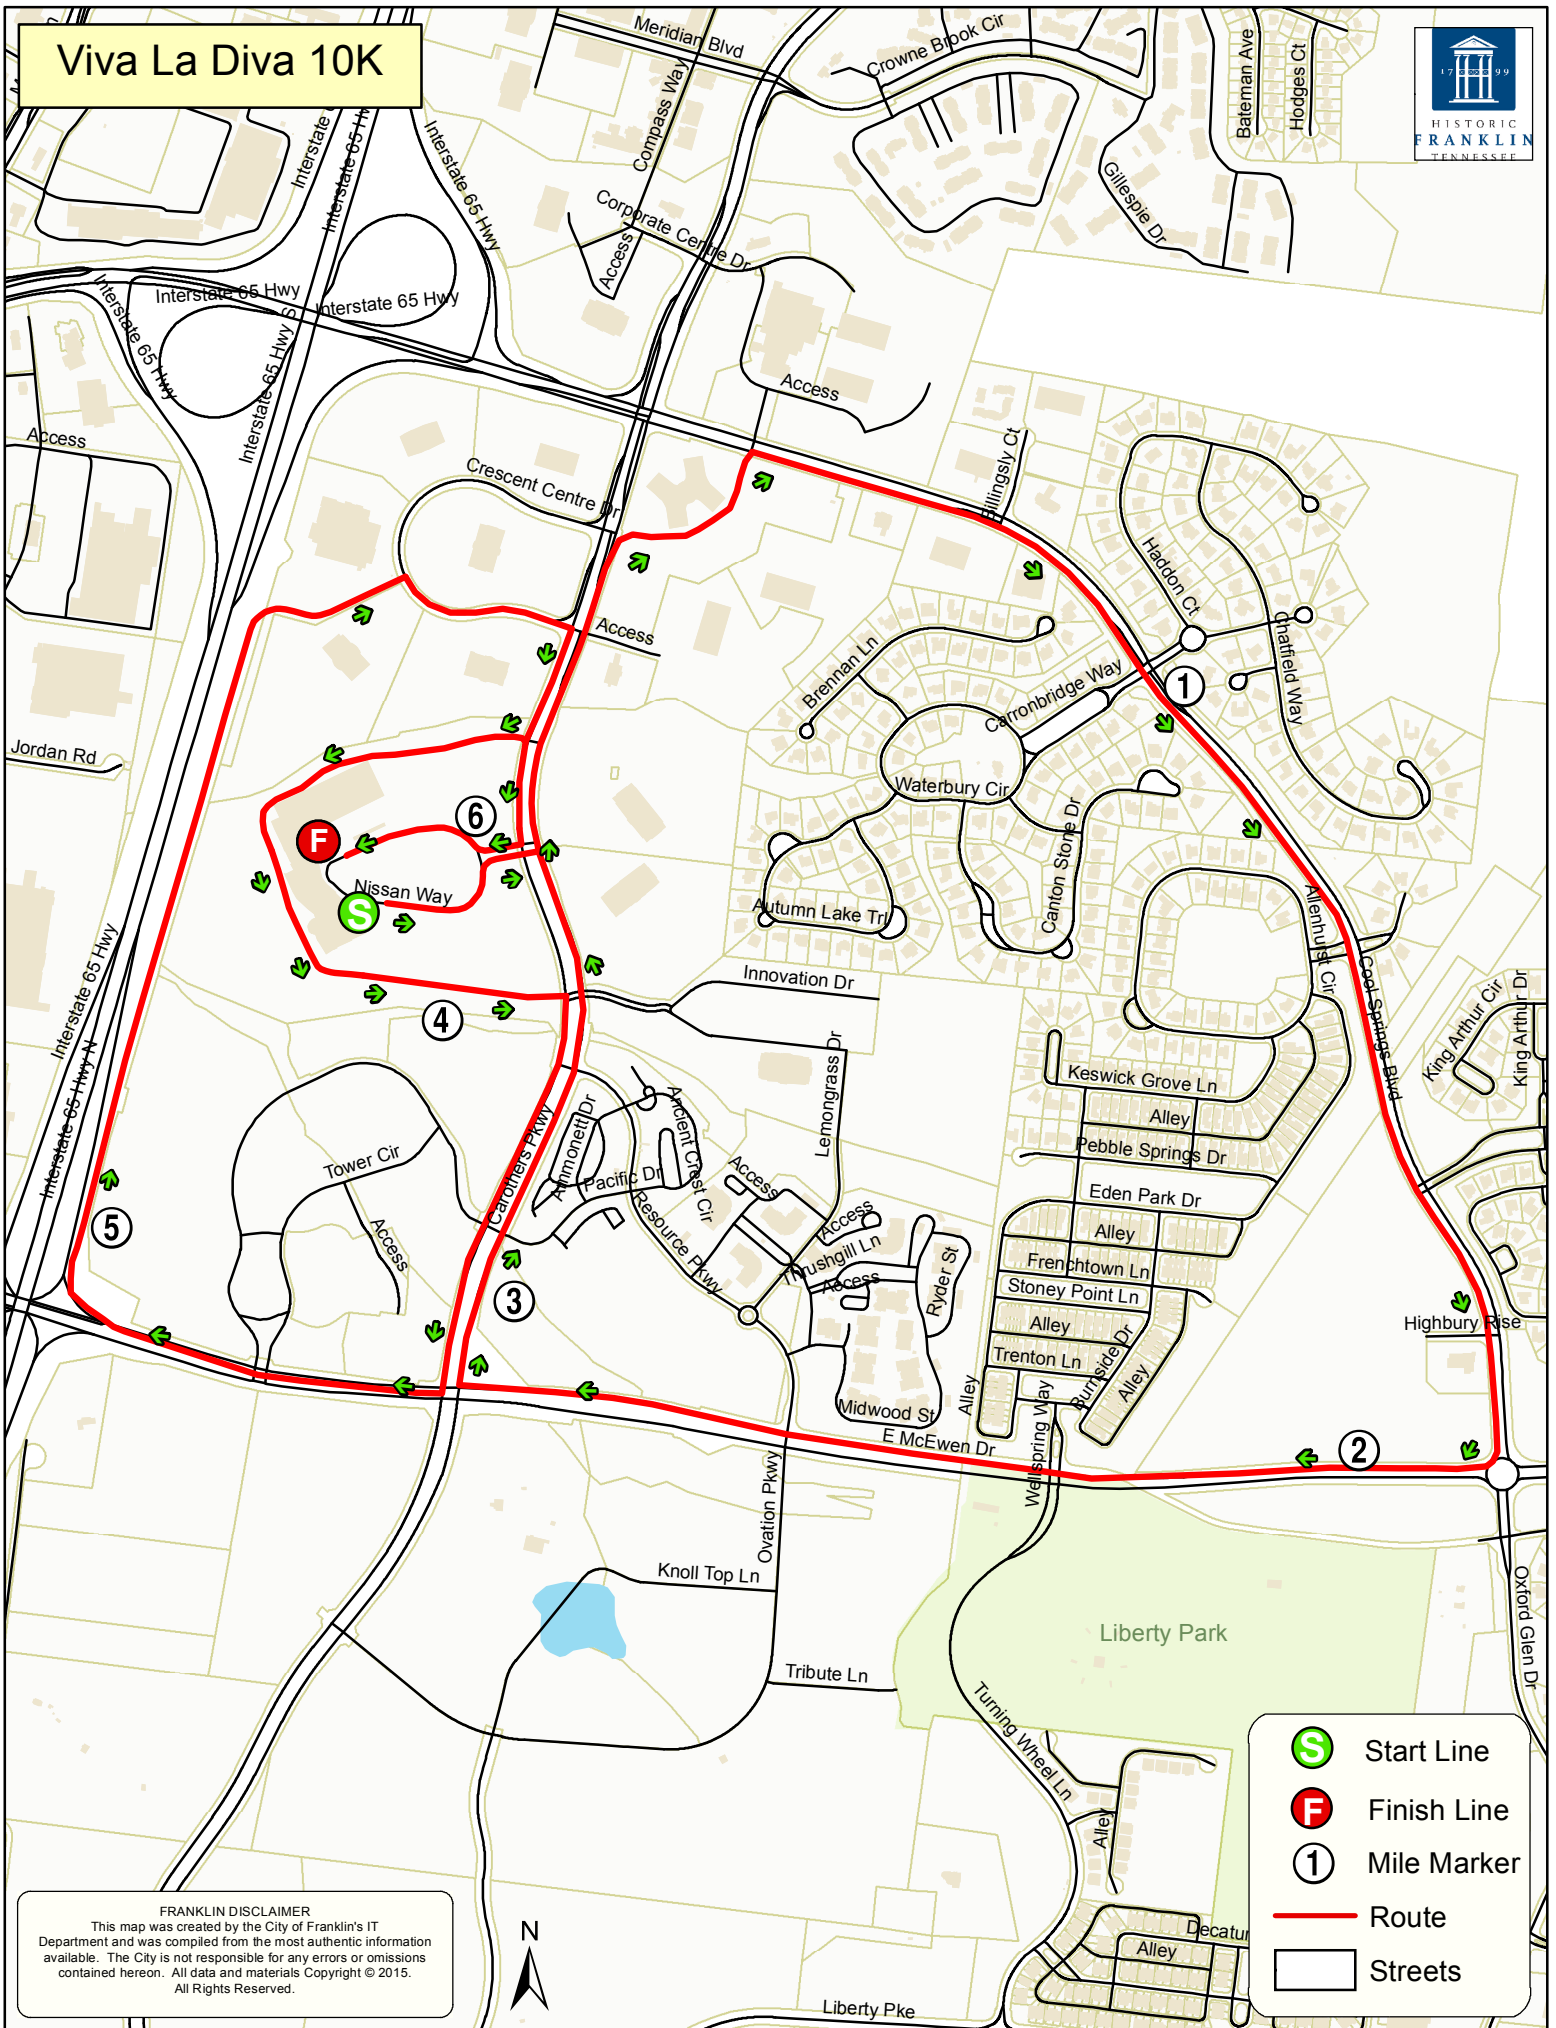

# Viva La Diva 10K

**FRANKLIN DISCLAIMER**  
 This map was created by the City of Franklin's IT Department and was compiled from the most authentic information available. The City is not responsible for any errors or omissions contained hereon. All data and materials Copyright © 2015. All Rights Reserved.

- S Start Line
- F Finish Line
- 1 Mile Marker
- Route
- Streets