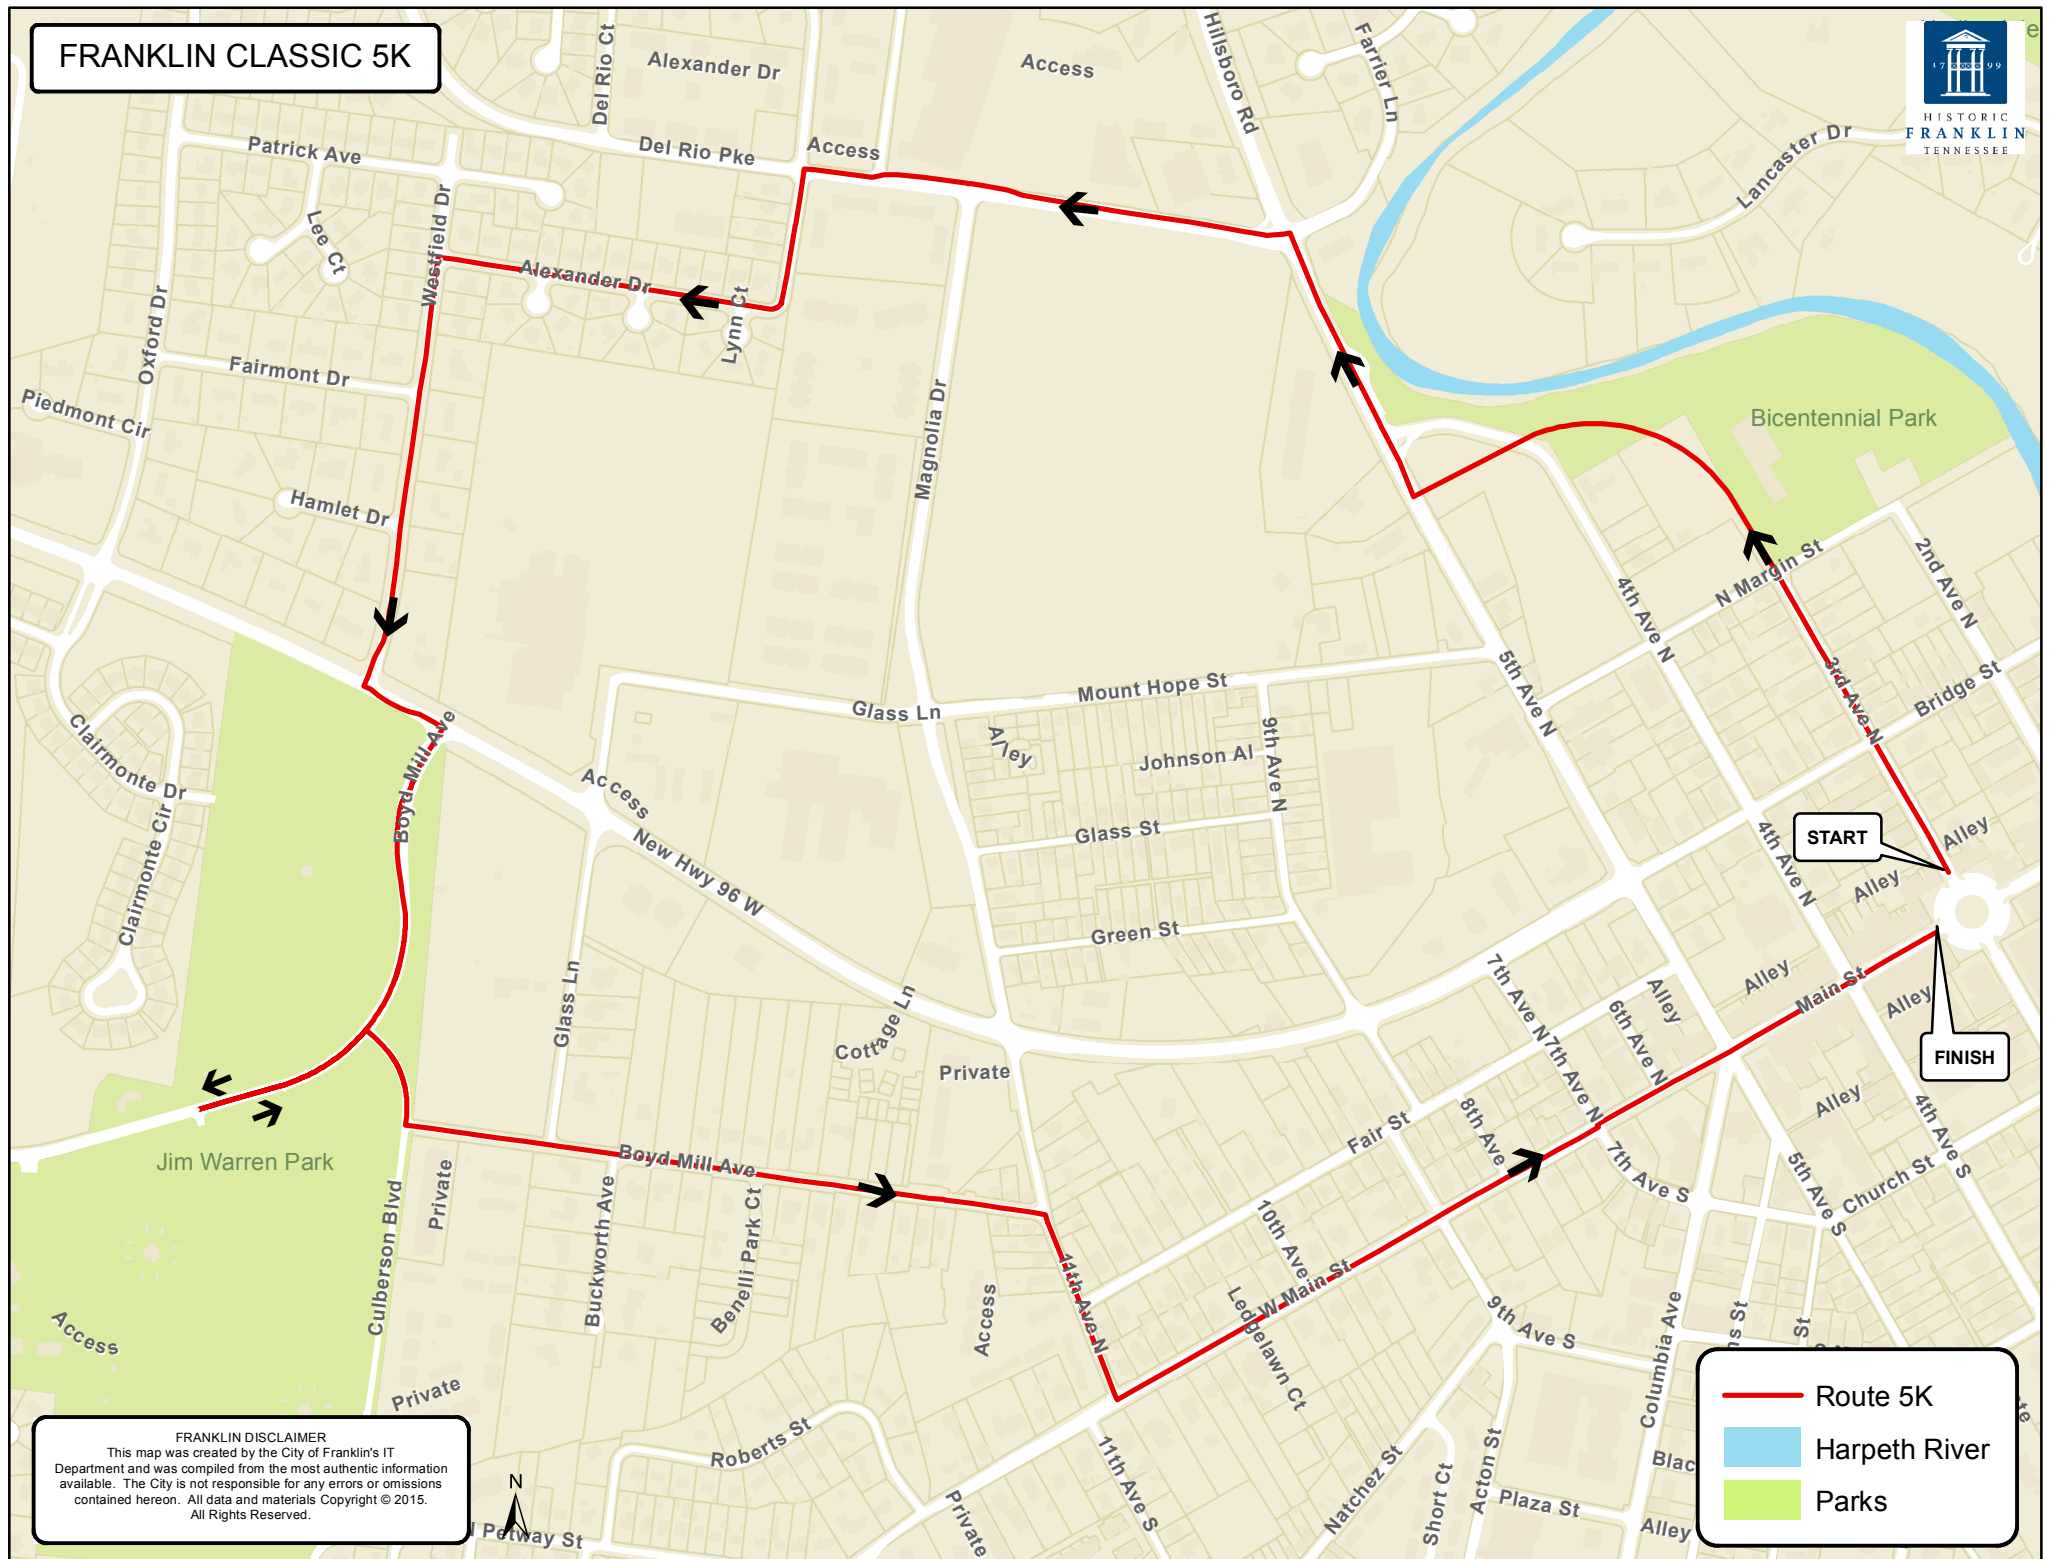

FRANKLIN CLASSIC 5K

- Route 5K
- Harpeth River
- Parks

FRANKLIN DISCLAIMER
This map was created by the City of Franklin's IT Department and was compiled from the most authentic information available. The City is not responsible for any errors or omissions contained hereon. All data and materials Copyright © 2015. All Rights Reserved.