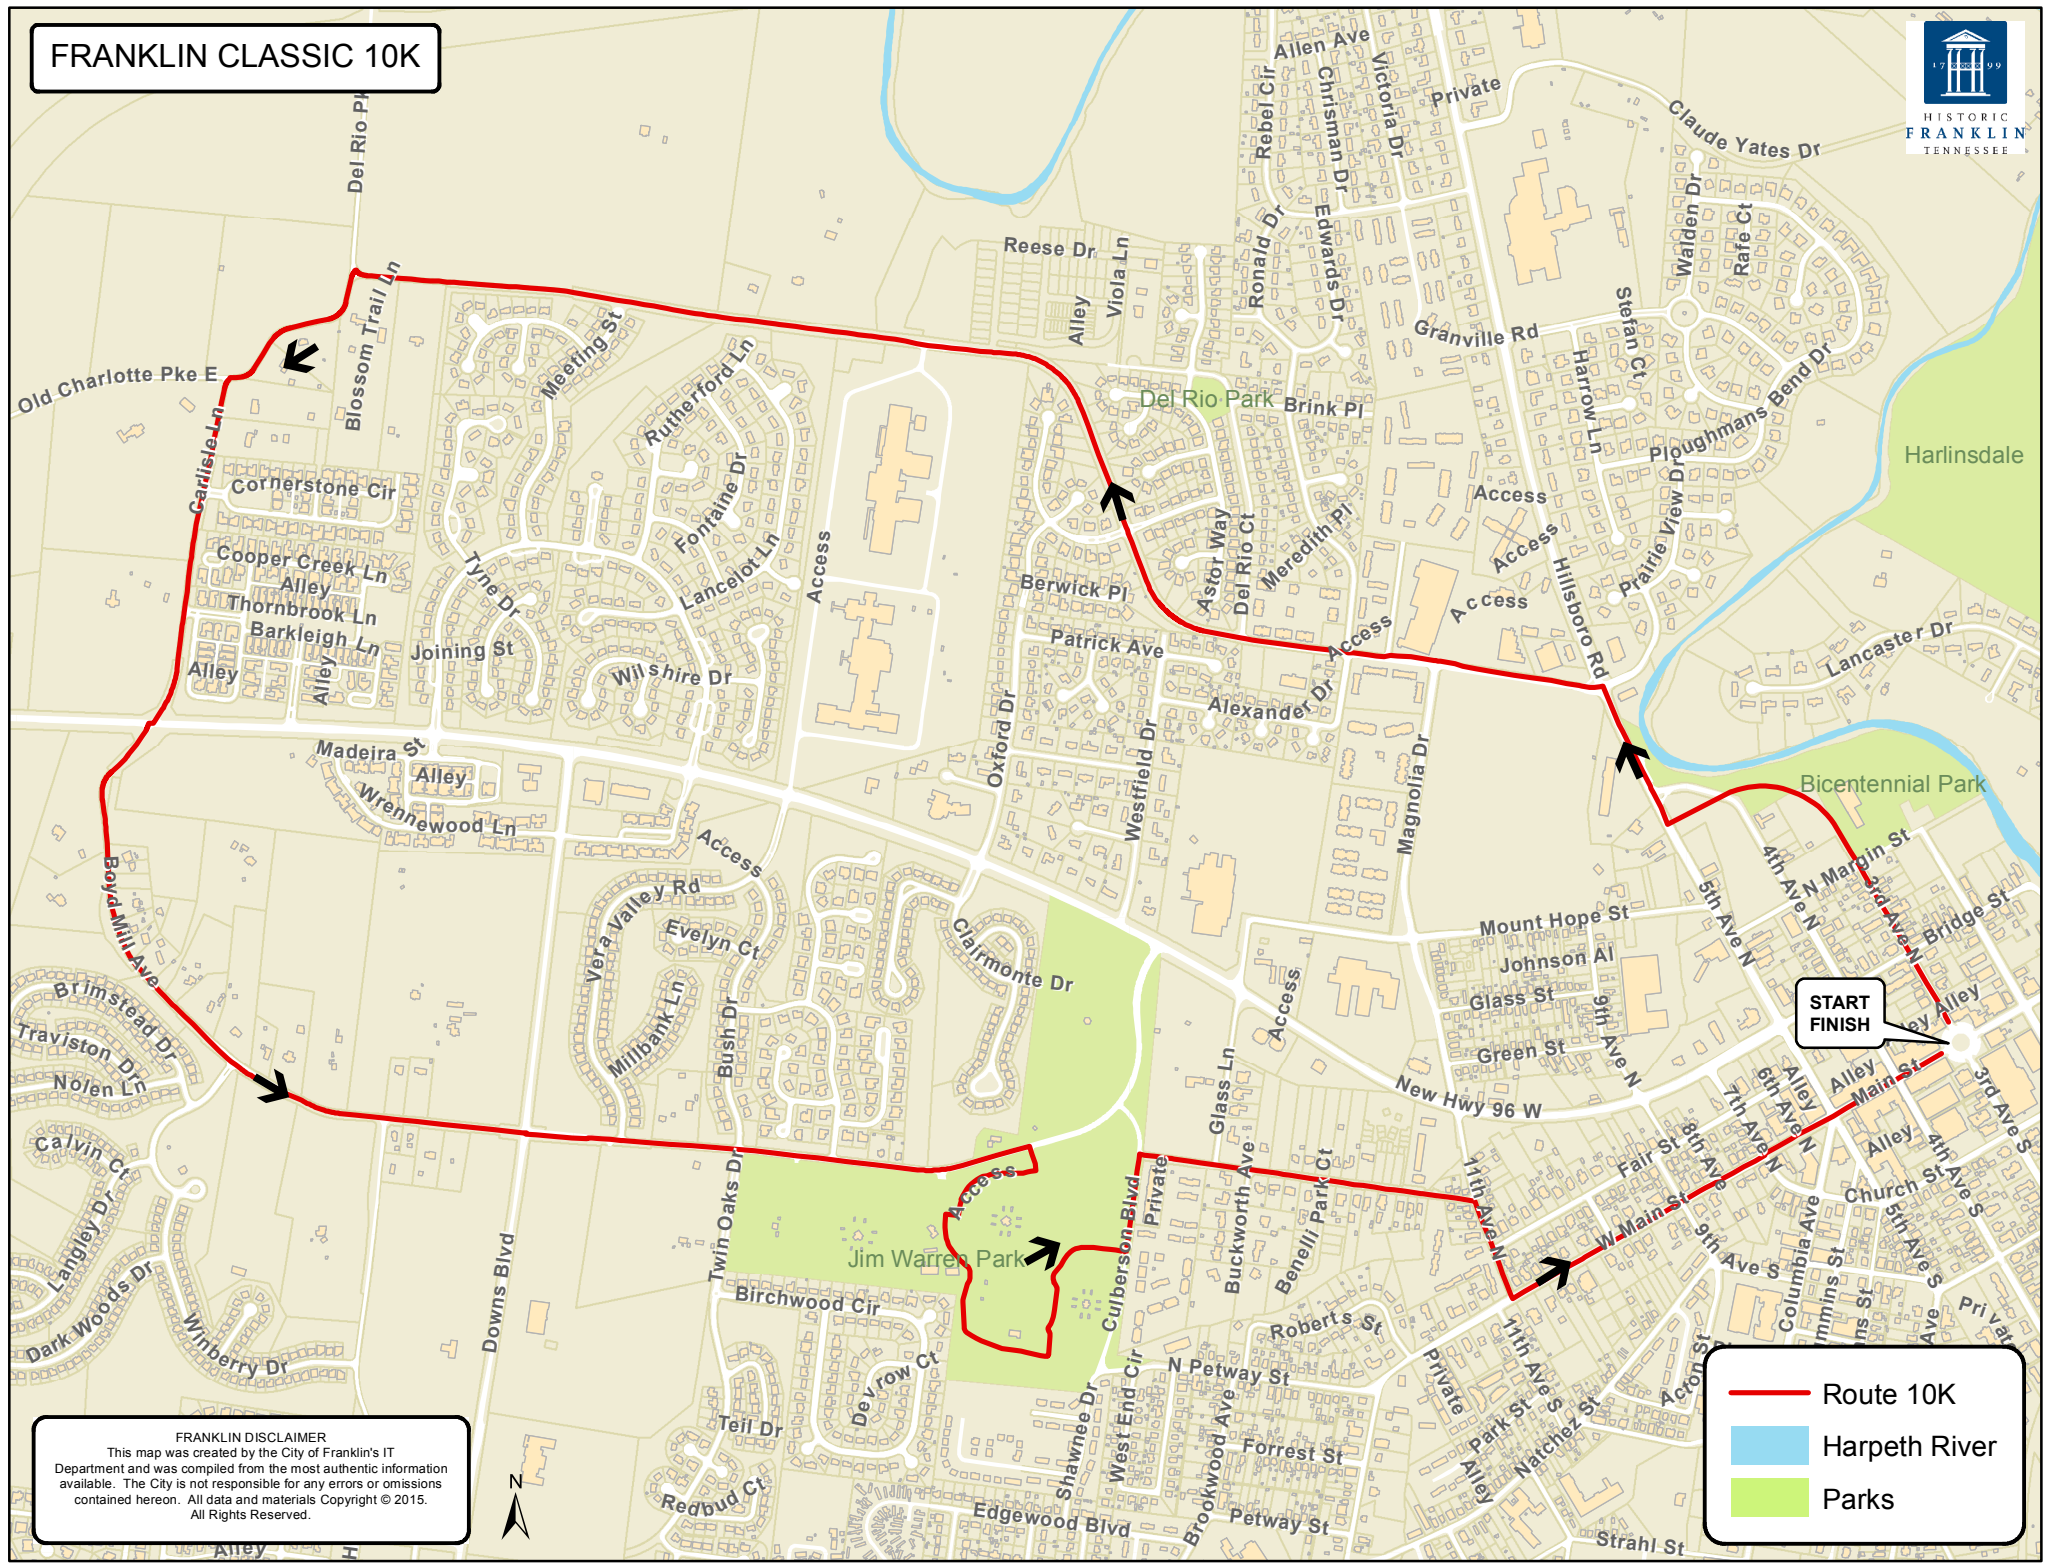

FRANKLIN CLASSIC 10K

**START
FINISH**

- Route 10K
- Harpeth River
- Parks

FRANKLIN DISCLAIMER
 This map was created by the City of Franklin's IT Department and was compiled from the most authentic information available. The City is not responsible for any errors or omissions contained hereon. All data and materials Copyright © 2015. All Rights Reserved.