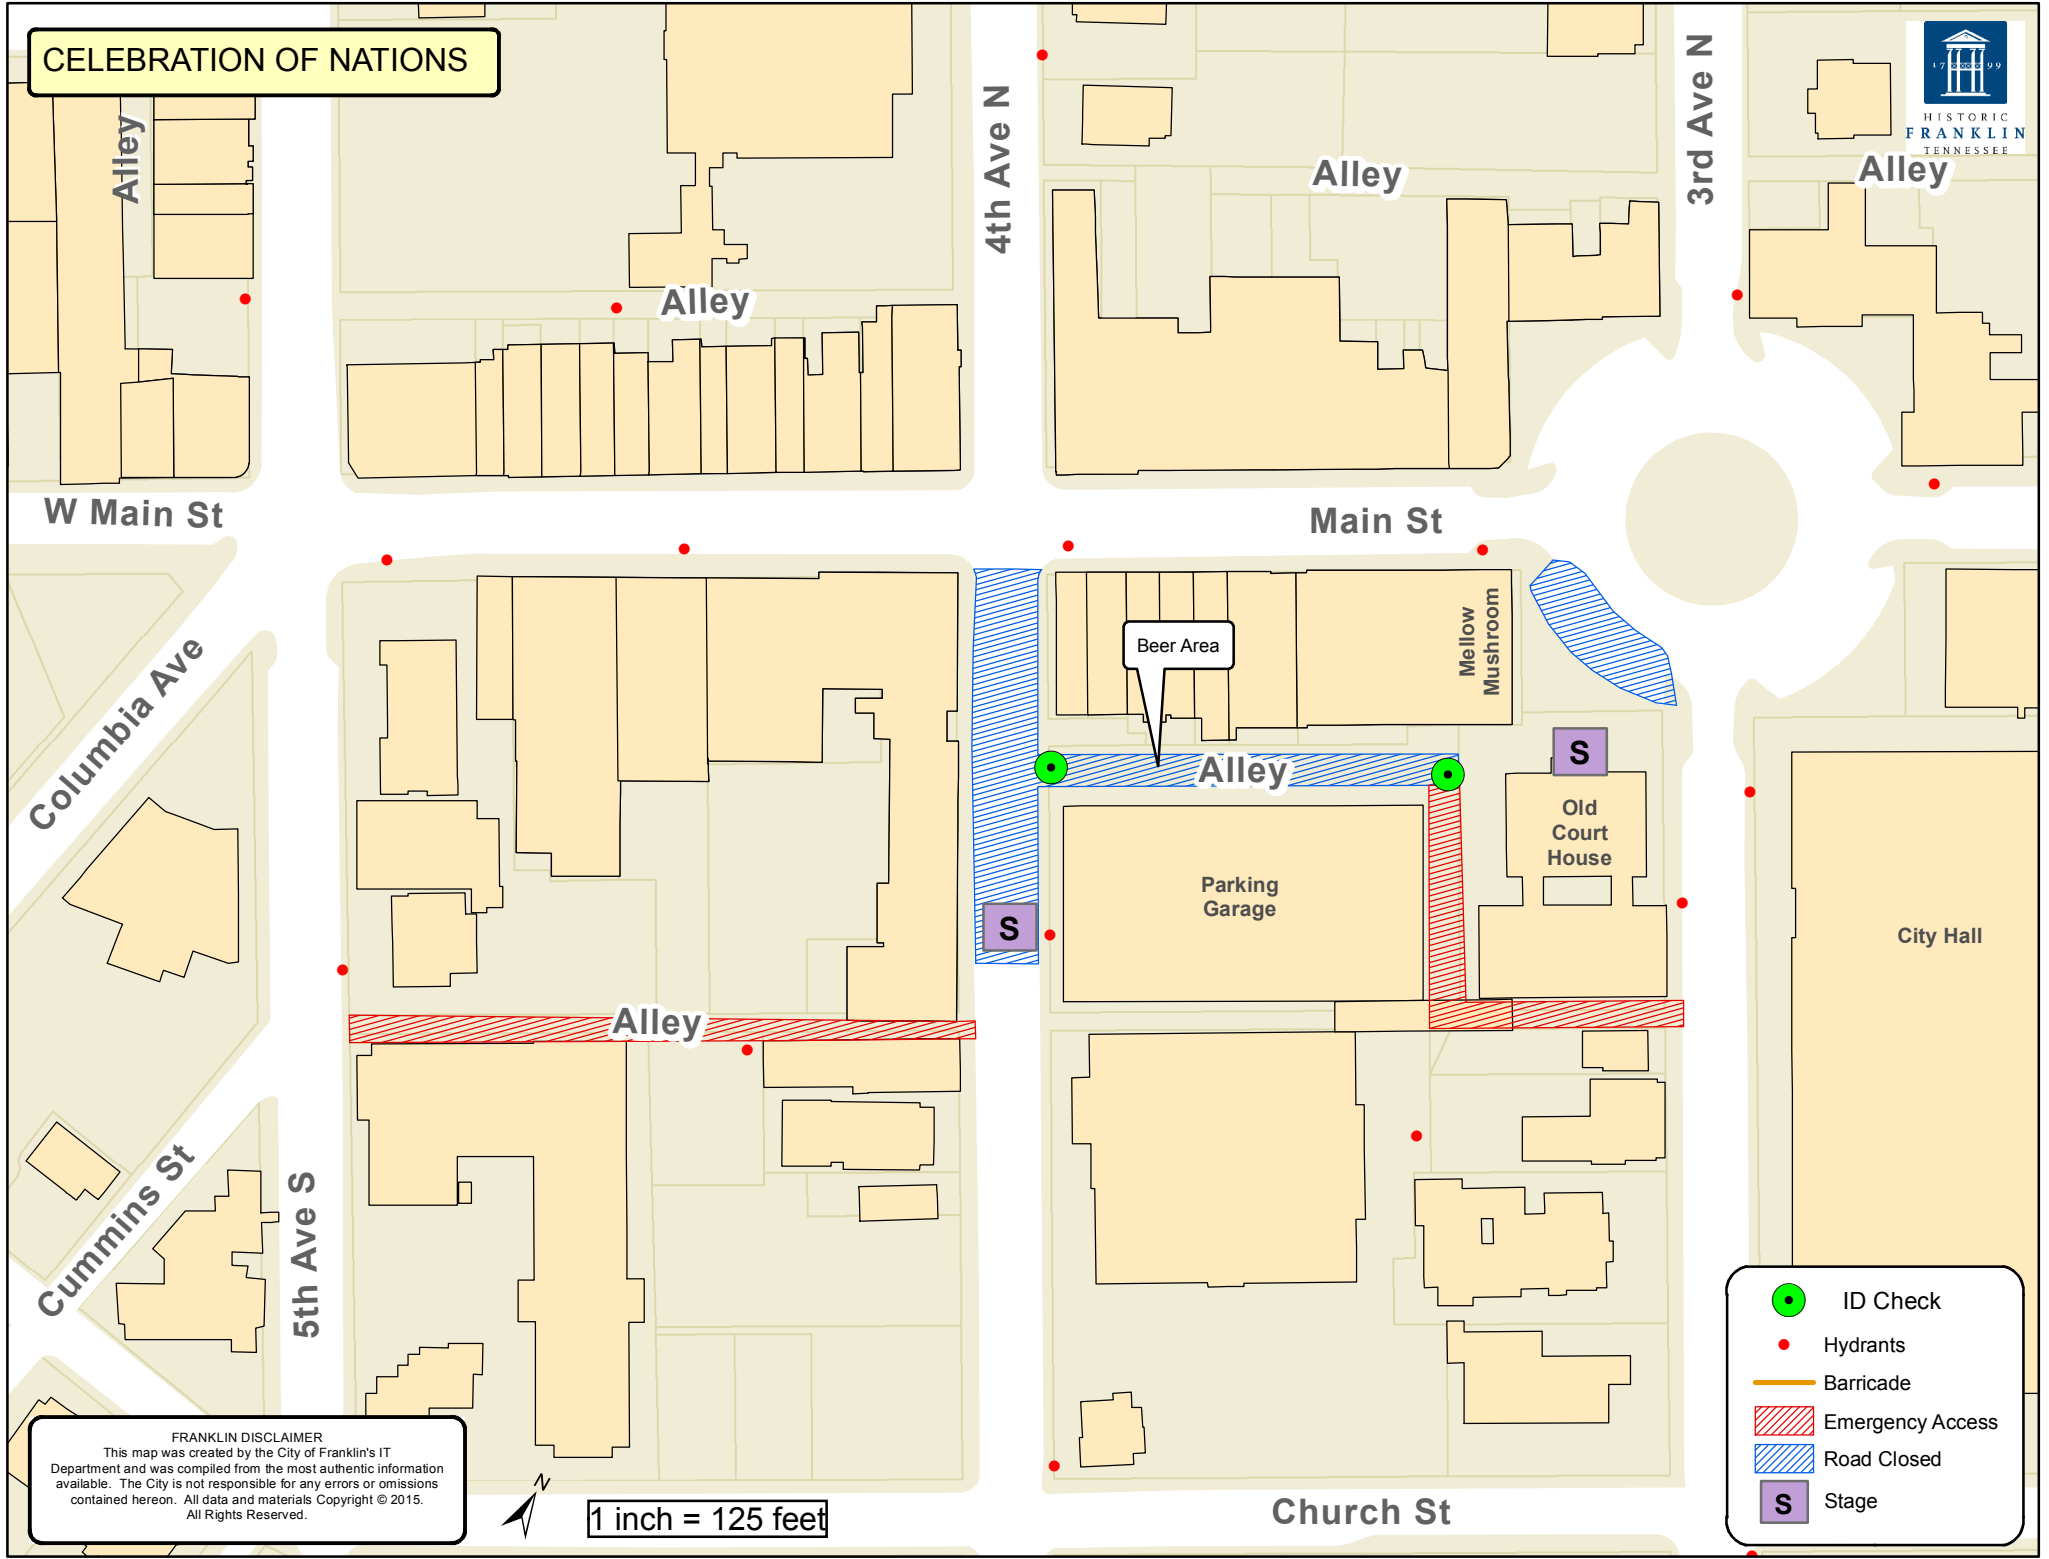

**CELEBRATION OF NATIONS**

W Main St

Main St

Church St

4th Ave N

3rd Ave N

Columbia Ave

Cummins St

5th Ave S

Alley

Alley

Alley

Alley

Alley

Beer Area

Mellow Mushroom

Old Court House

Parking Garage

City Hall

**FRANKLIN DISCLAIMER**  
 This map was created by the City of Franklin's IT Department and was compiled from the most authentic information available. The City is not responsible for any errors or omissions contained hereon. All data and materials Copyright © 2015. All Rights Reserved.

1 inch = 125 feet

-  ID Check
-  Hydrants
-  Barricade
-  Emergency Access
-  Road Closed
-  Stage