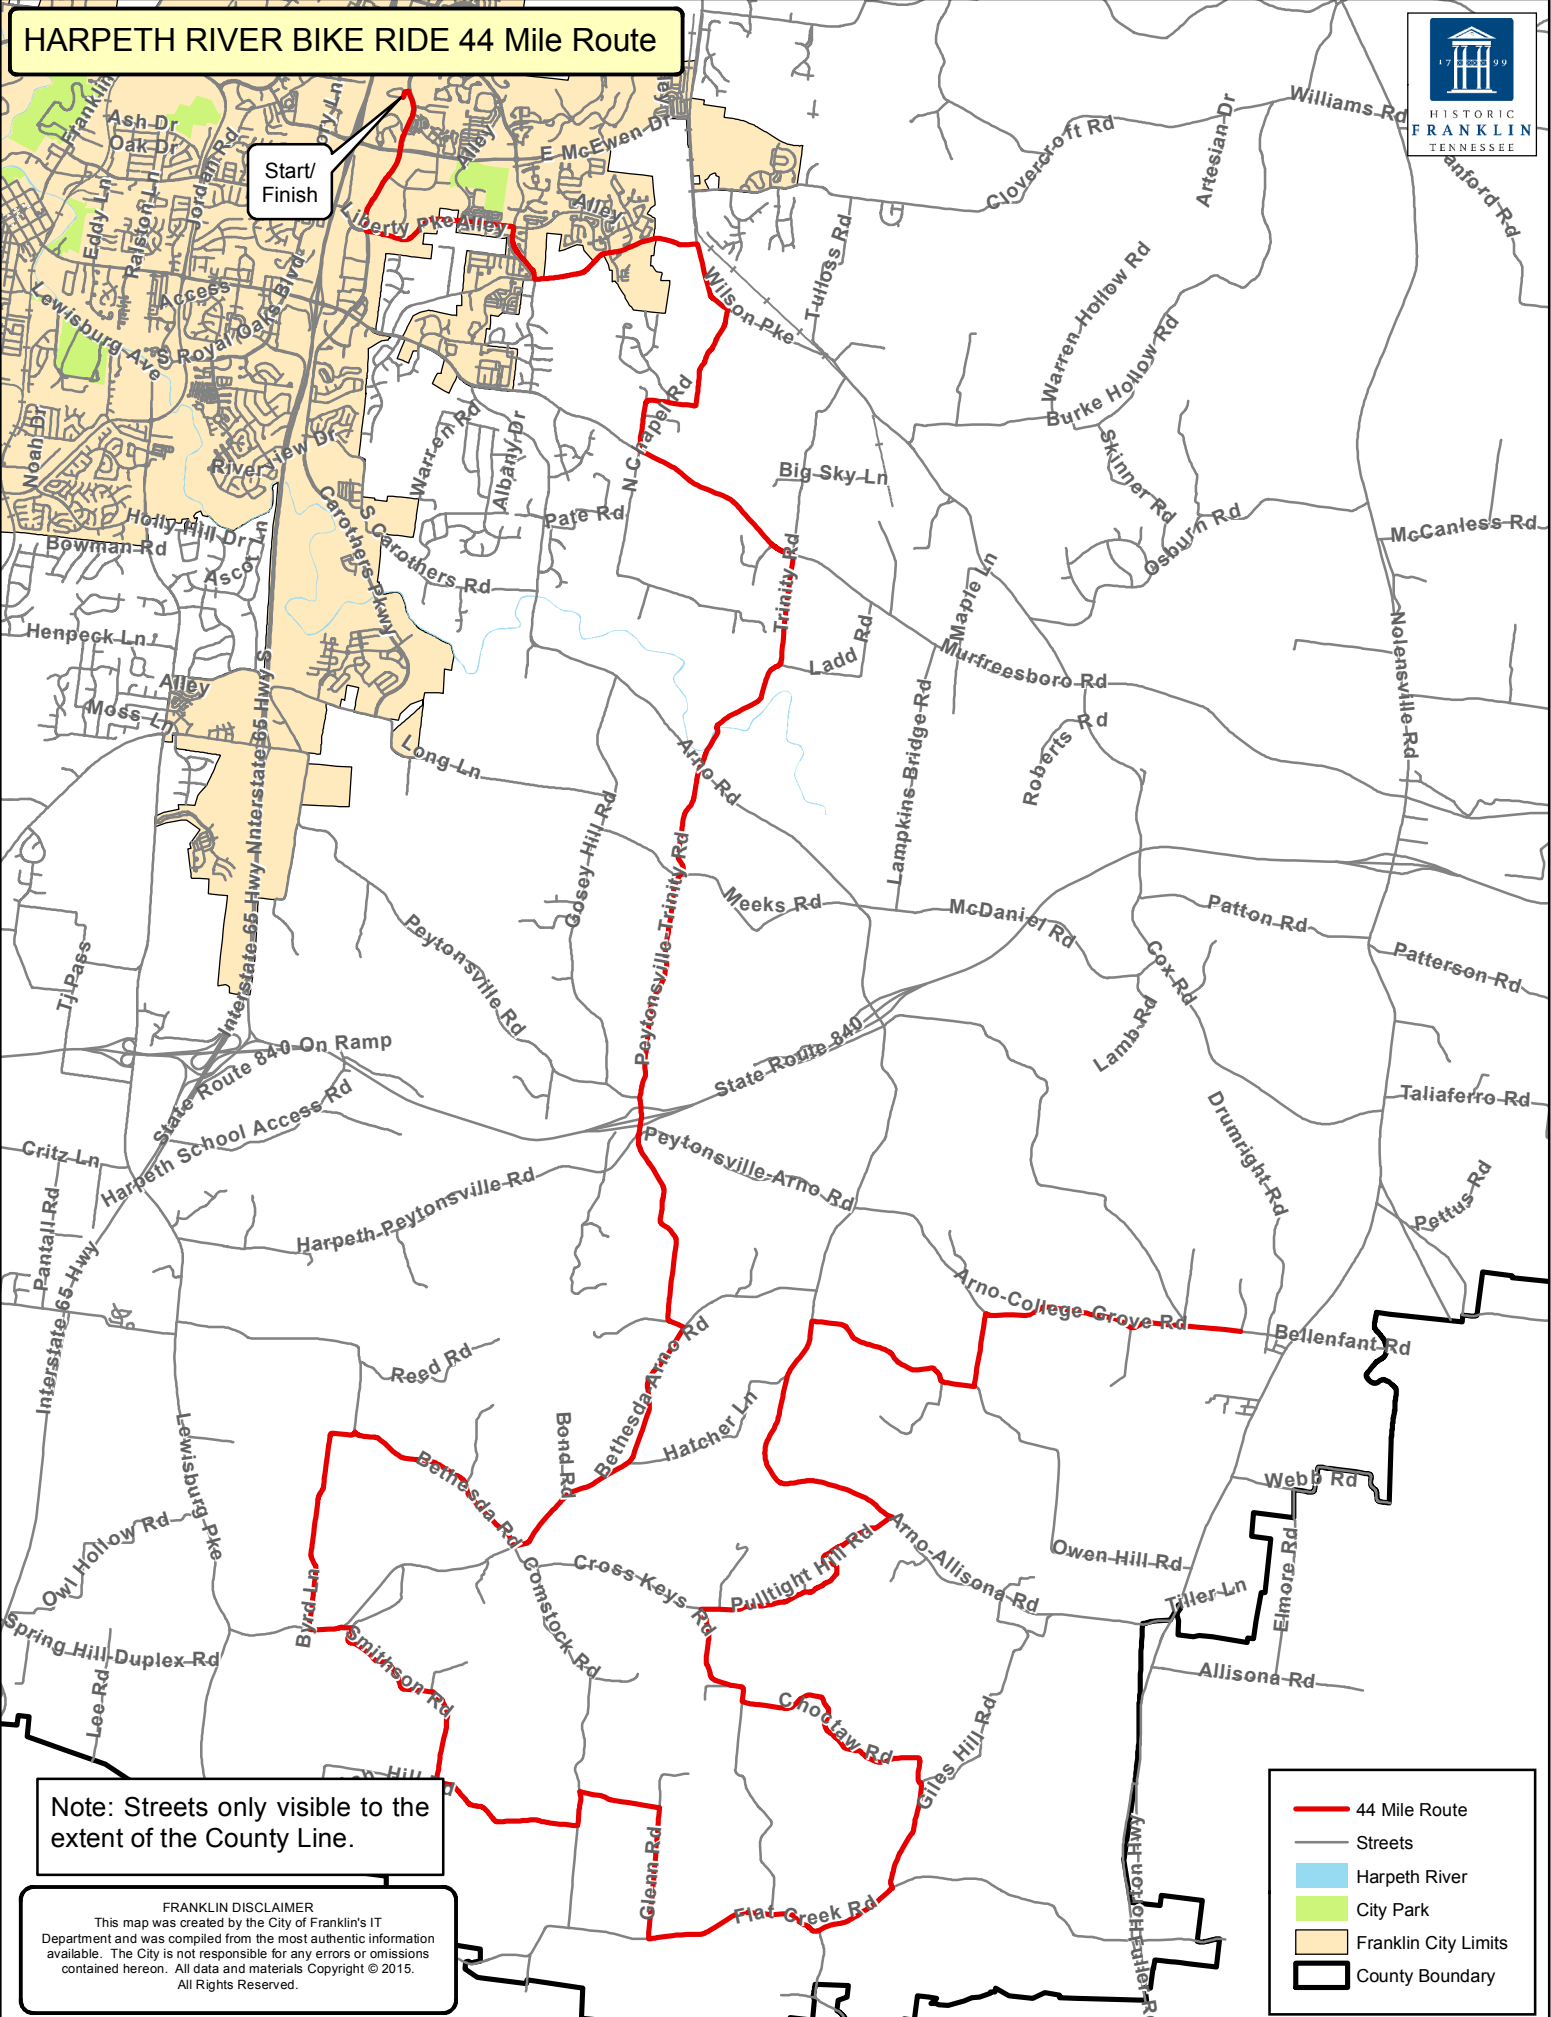

HARPETH RIVER BIKE RIDE 44 Mile Route

Start/
Finish

Note: Streets only visible to the extent of the County Line.

FRANKLIN DISCLAIMER
 This map was created by the City of Franklin's IT Department and was compiled from the most authentic information available. The City is not responsible for any errors or omissions contained hereon. All data and materials Copyright © 2015. All Rights Reserved.

- 44 Mile Route
- Streets
- Harpeth River
- City Park
- Franklin City Limits
- County Boundary

HARPETH RIVER BIKE RIDE Century Route

Start/
Finish

Note: Streets only visible to the extent of the County Line.

- Century Route
- Streets
- Harpeth River
- City Park
- Franklin City Limits
- County Boundary