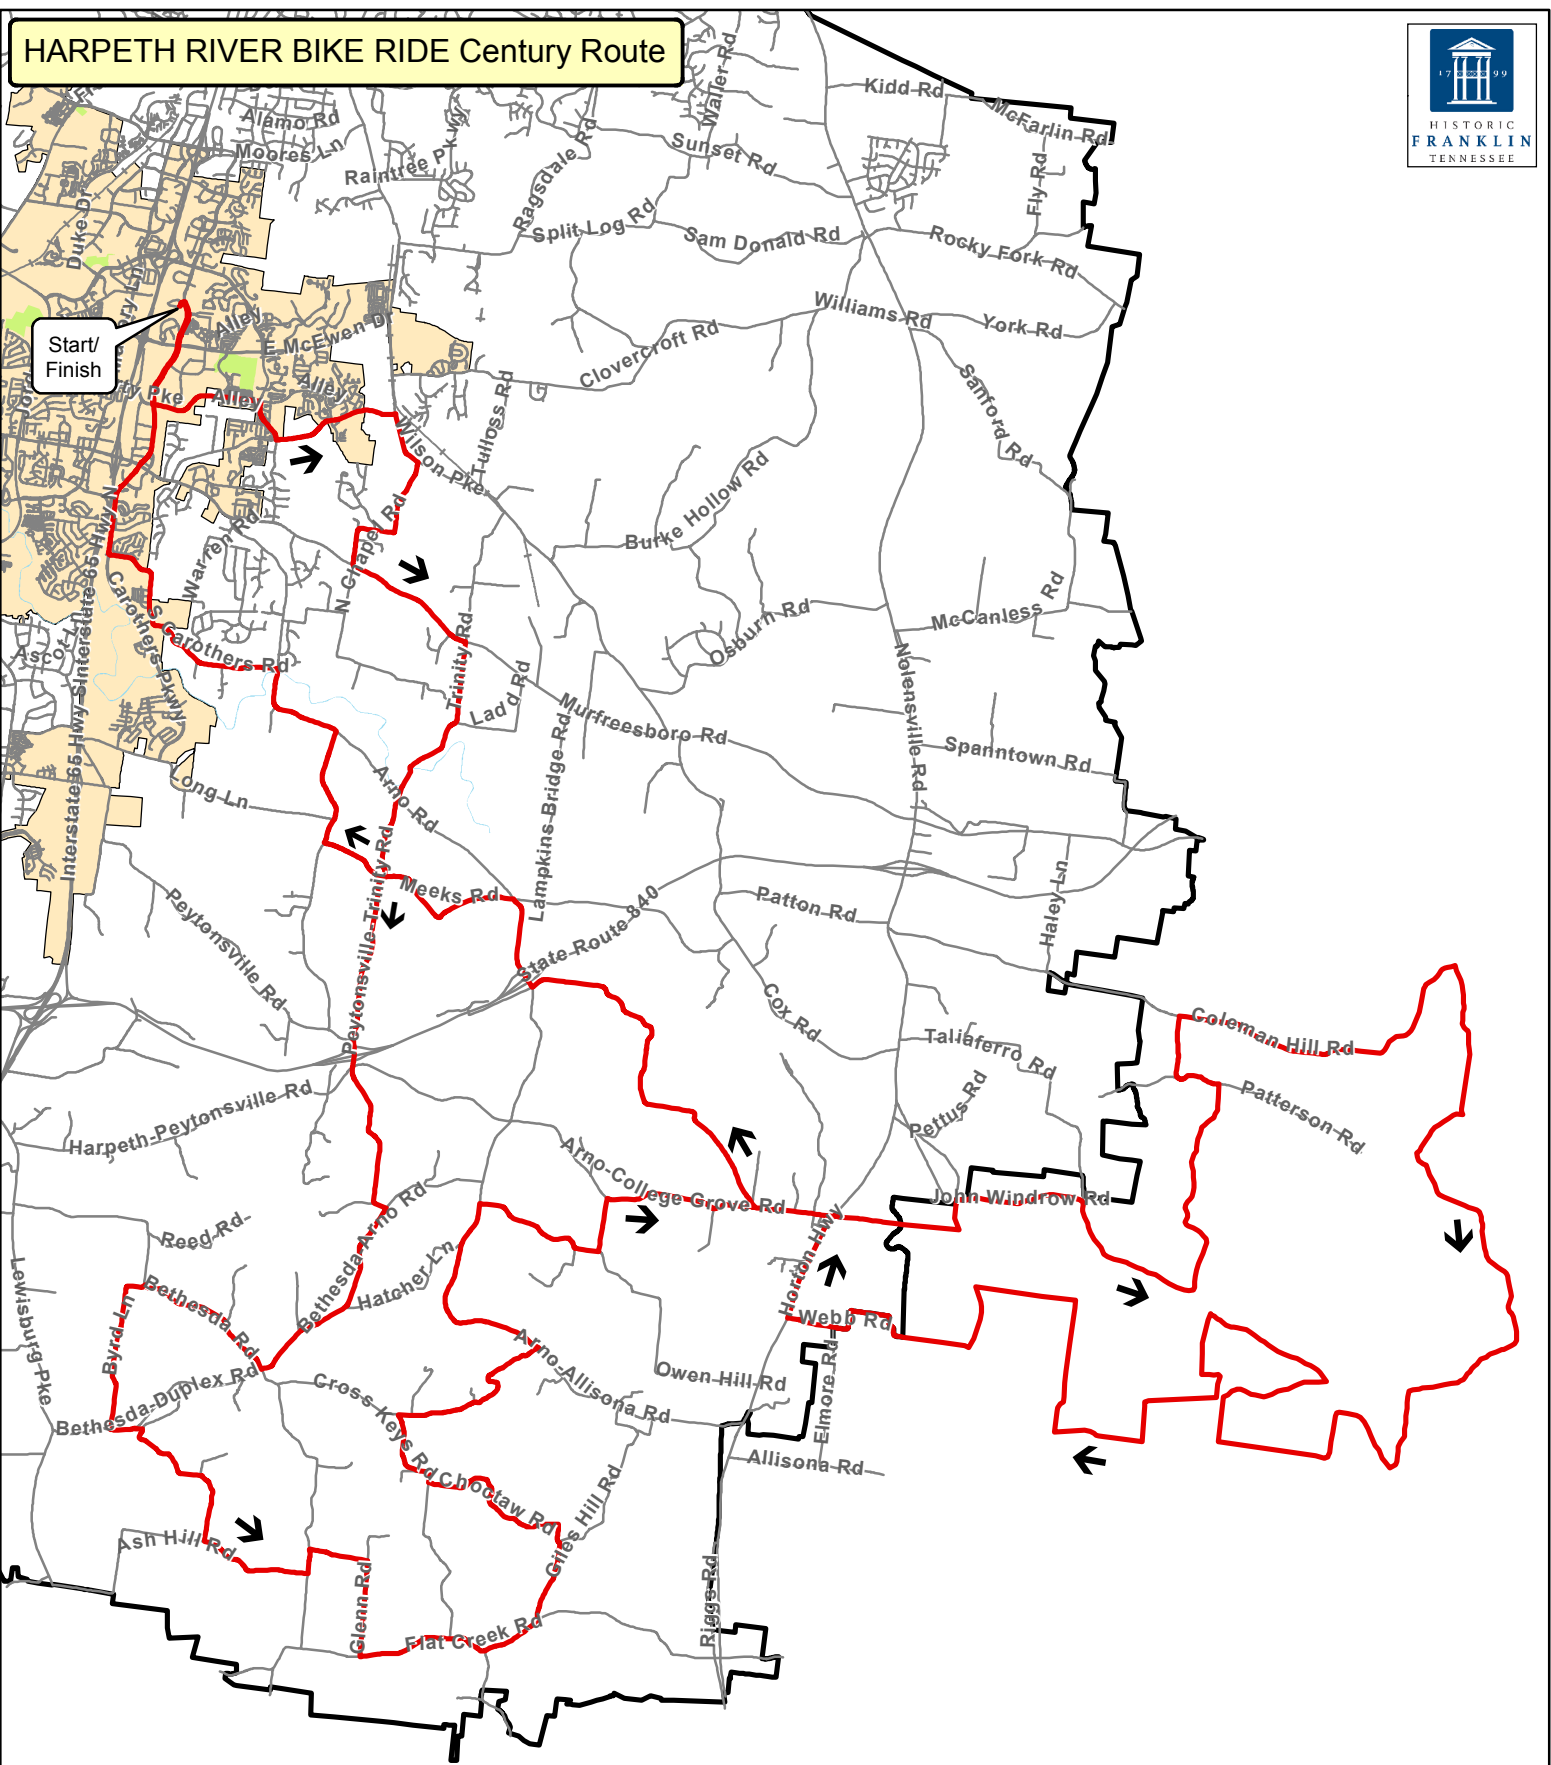

HARPETH RIVER BIKE RIDE 44 Mile Route

Start/
Finish

Note: Streets only visible to the extent of the County Line.

FRANKLIN DISCLAIMER
 This map was created by the City of Franklin's IT Department and was compiled from the most authentic information available. The City is not responsible for any errors or omissions contained hereon. All data and materials Copyright © 2015. All Rights Reserved.

- 44 Mile Route
- Streets
- Harpeth River
- City Park
- Franklin City Limits
- County Boundary

HARPETH RIVER BIKE RIDE Century Route

Start/
Finish

Note: Streets only visible to the extent of the County Line.

- Century Route
- Streets
- Harpeth River
- City Park
- Franklin City Limits
- County Boundary