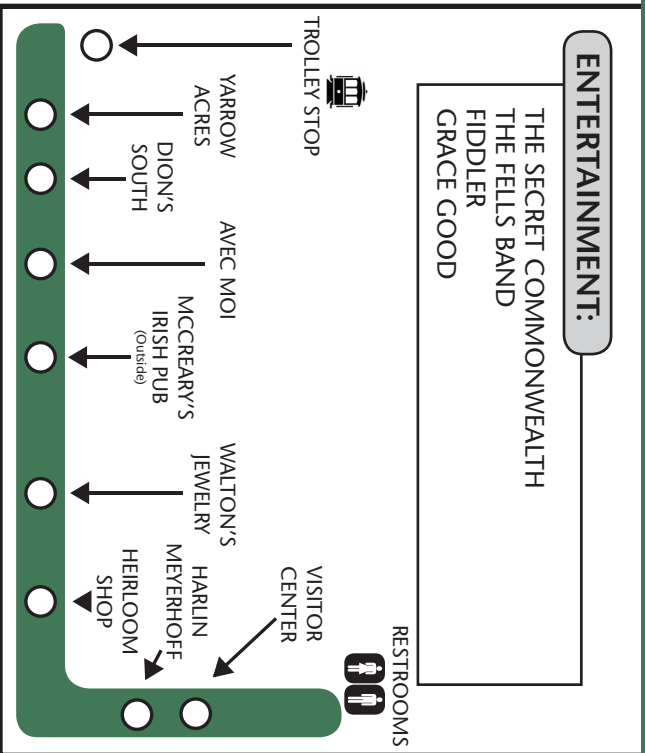

12TH ANNUAL FRANKLIN MAIN STREET BREW FEST MAP

5th Avenue South • 5 Points

- = FOOD VENDOR
- = TENT
- = LIVE MUSIC