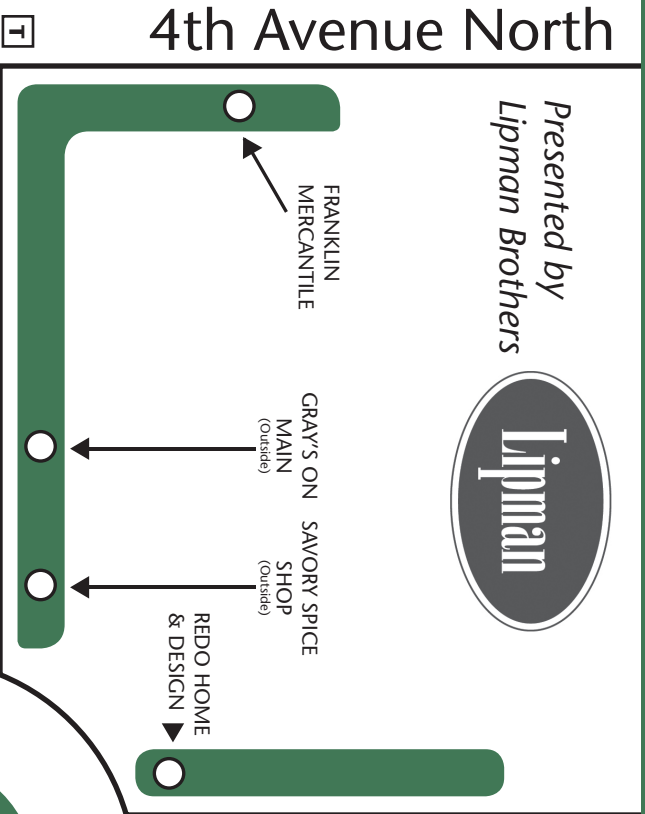

12TH ANNUAL FRANKLIN MAIN STREET BREW FEST MAP

5th Avenue South • 5 Points

- = FOOD VENDOR
- = TENT
- = LIVE MUSIC