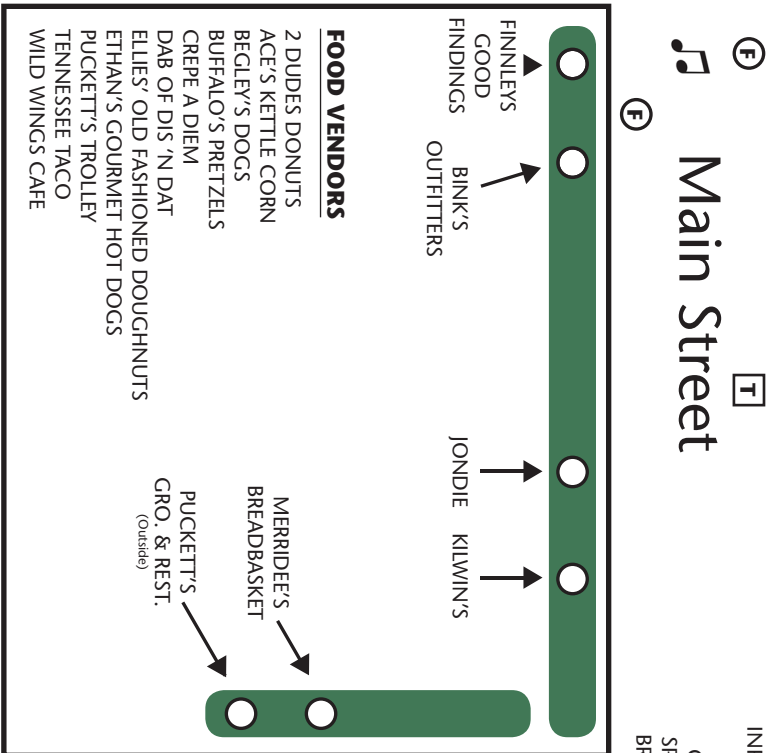

12TH ANNUAL FRANKLIN MAIN STREET BREW FEST MAP

5th Avenue South • 5 Points

- = FOOD VENDOR
- = TENT
- = LIVE MUSIC