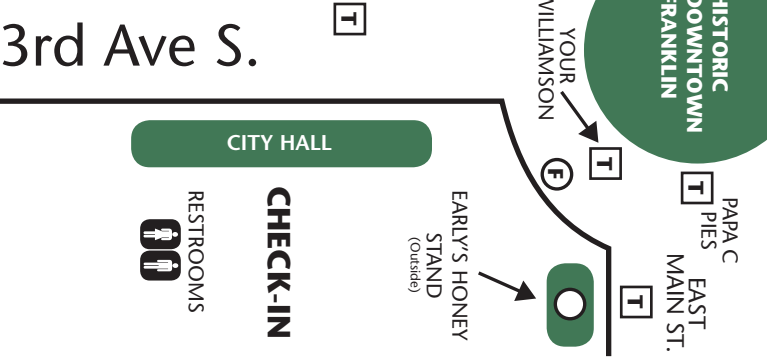

12TH ANNUAL FRANKLIN MAIN STREET BREW FEST MAP

5th Avenue South • 5 Points

- = FOOD VENDOR
- = TENT
- = LIVE MUSIC