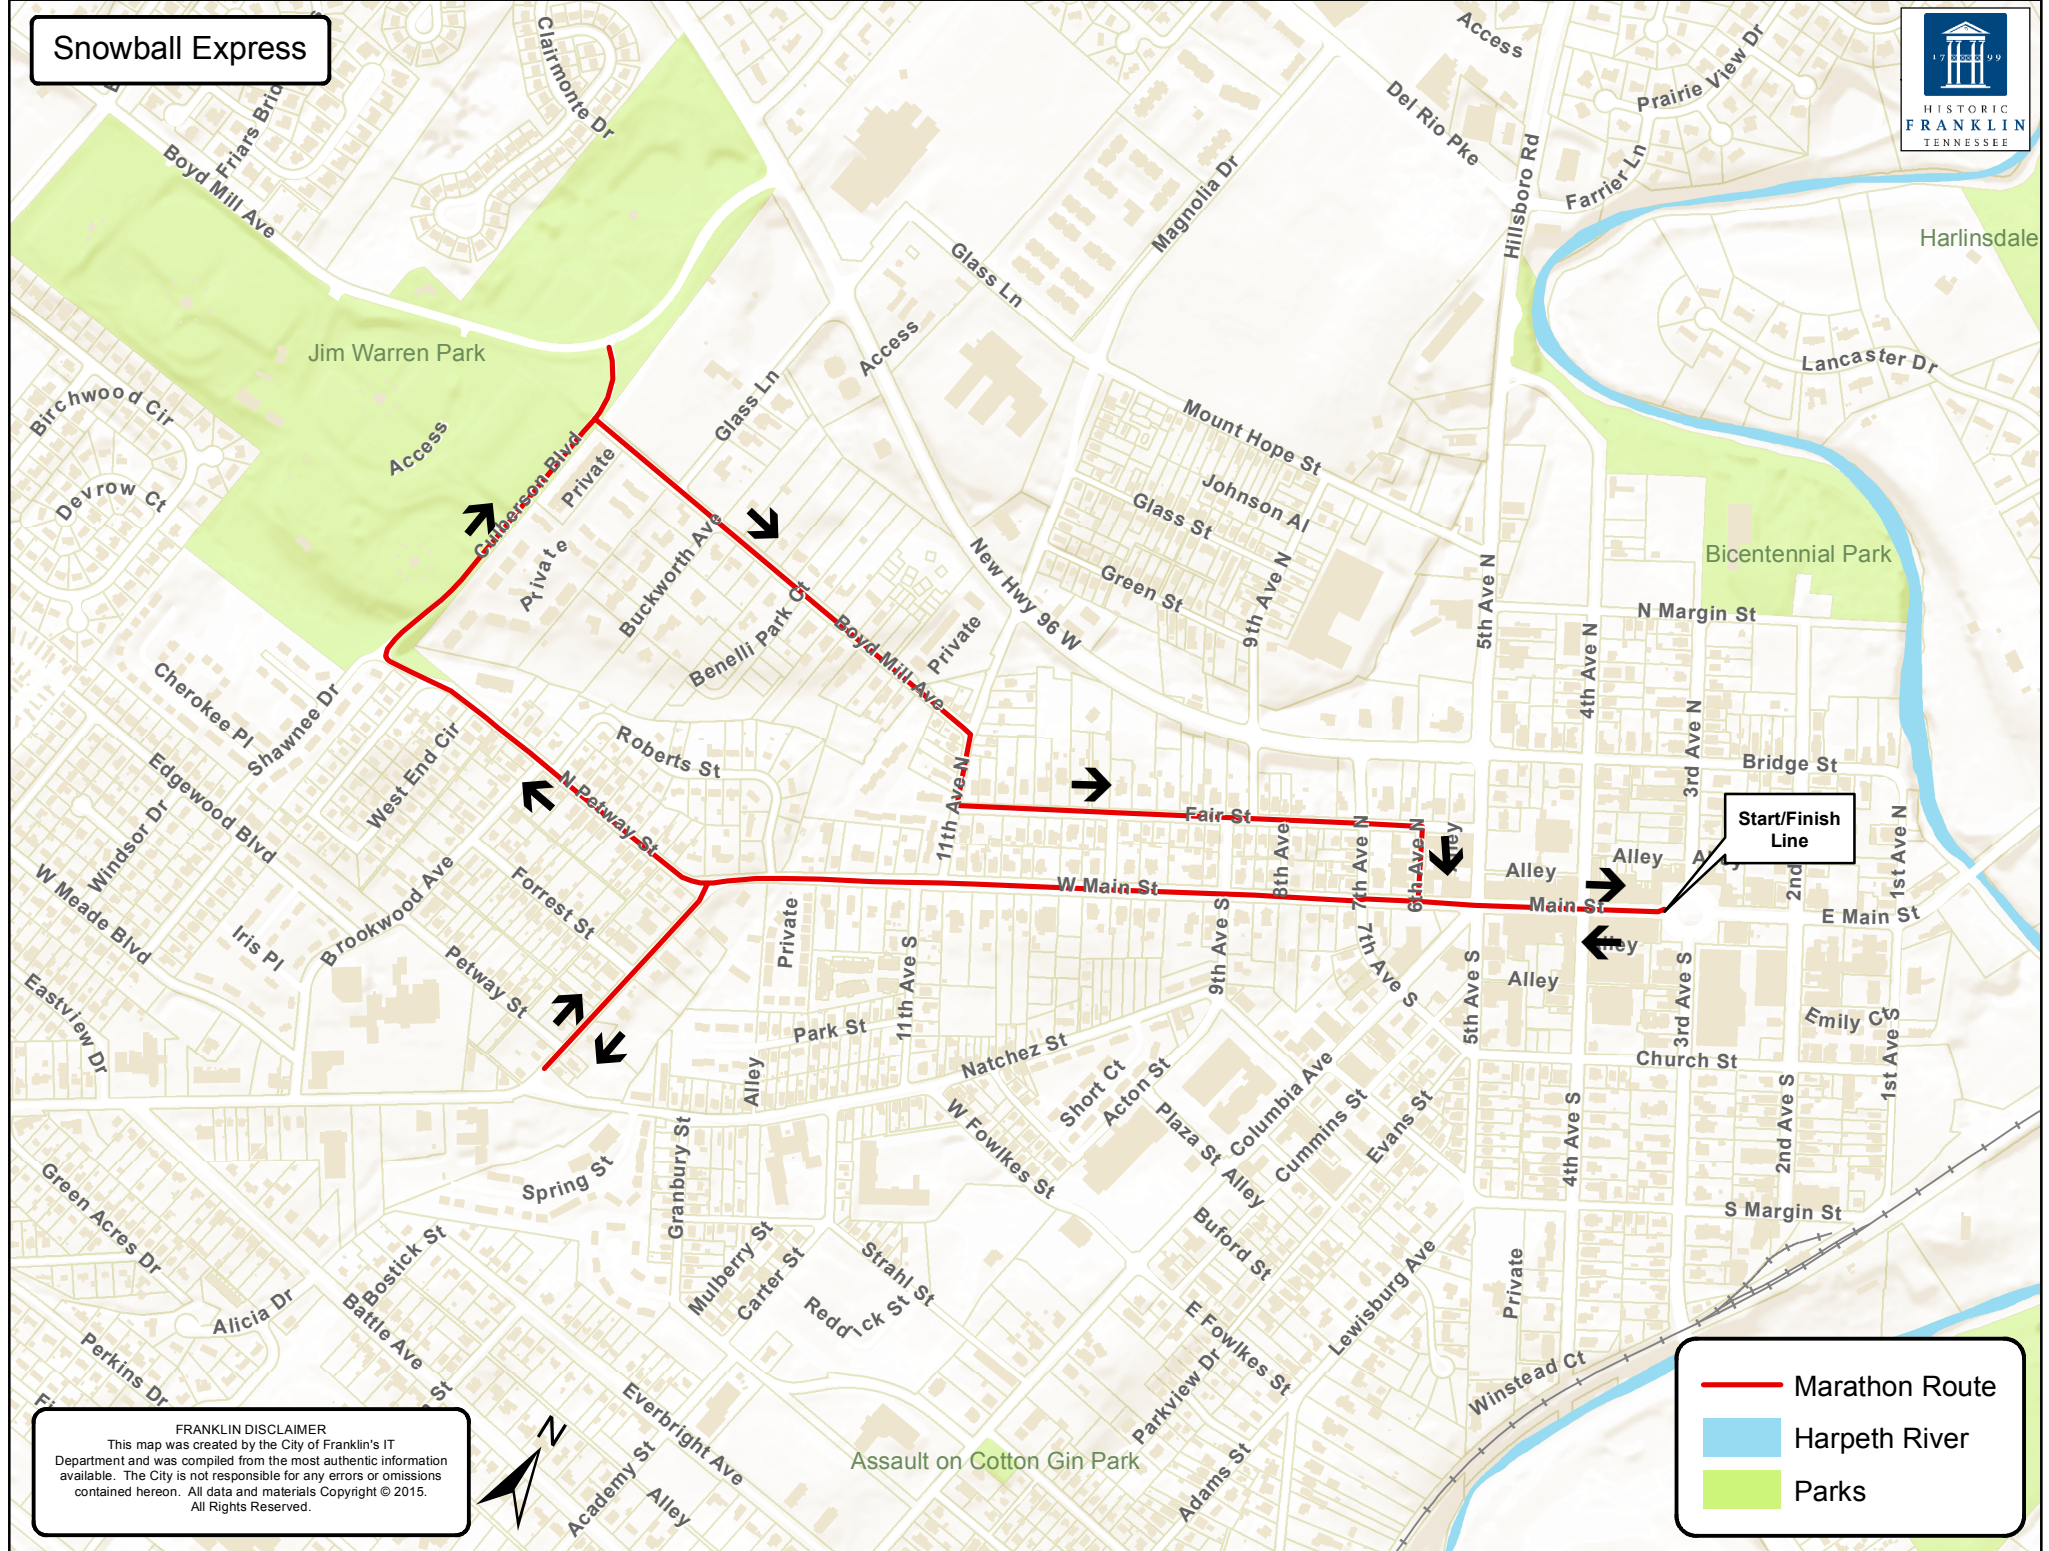

# Snowball Express

Start/Finish Line

- Marathon Route
- Harpeth River
- Parks

**FRANKLIN DISCLAIMER**  
This map was created by the City of Franklin's IT Department and was compiled from the most authentic information available. The City is not responsible for any errors or omissions contained hereon. All data and materials Copyright © 2015. All Rights Reserved.

Assault on Cotton Gin Park