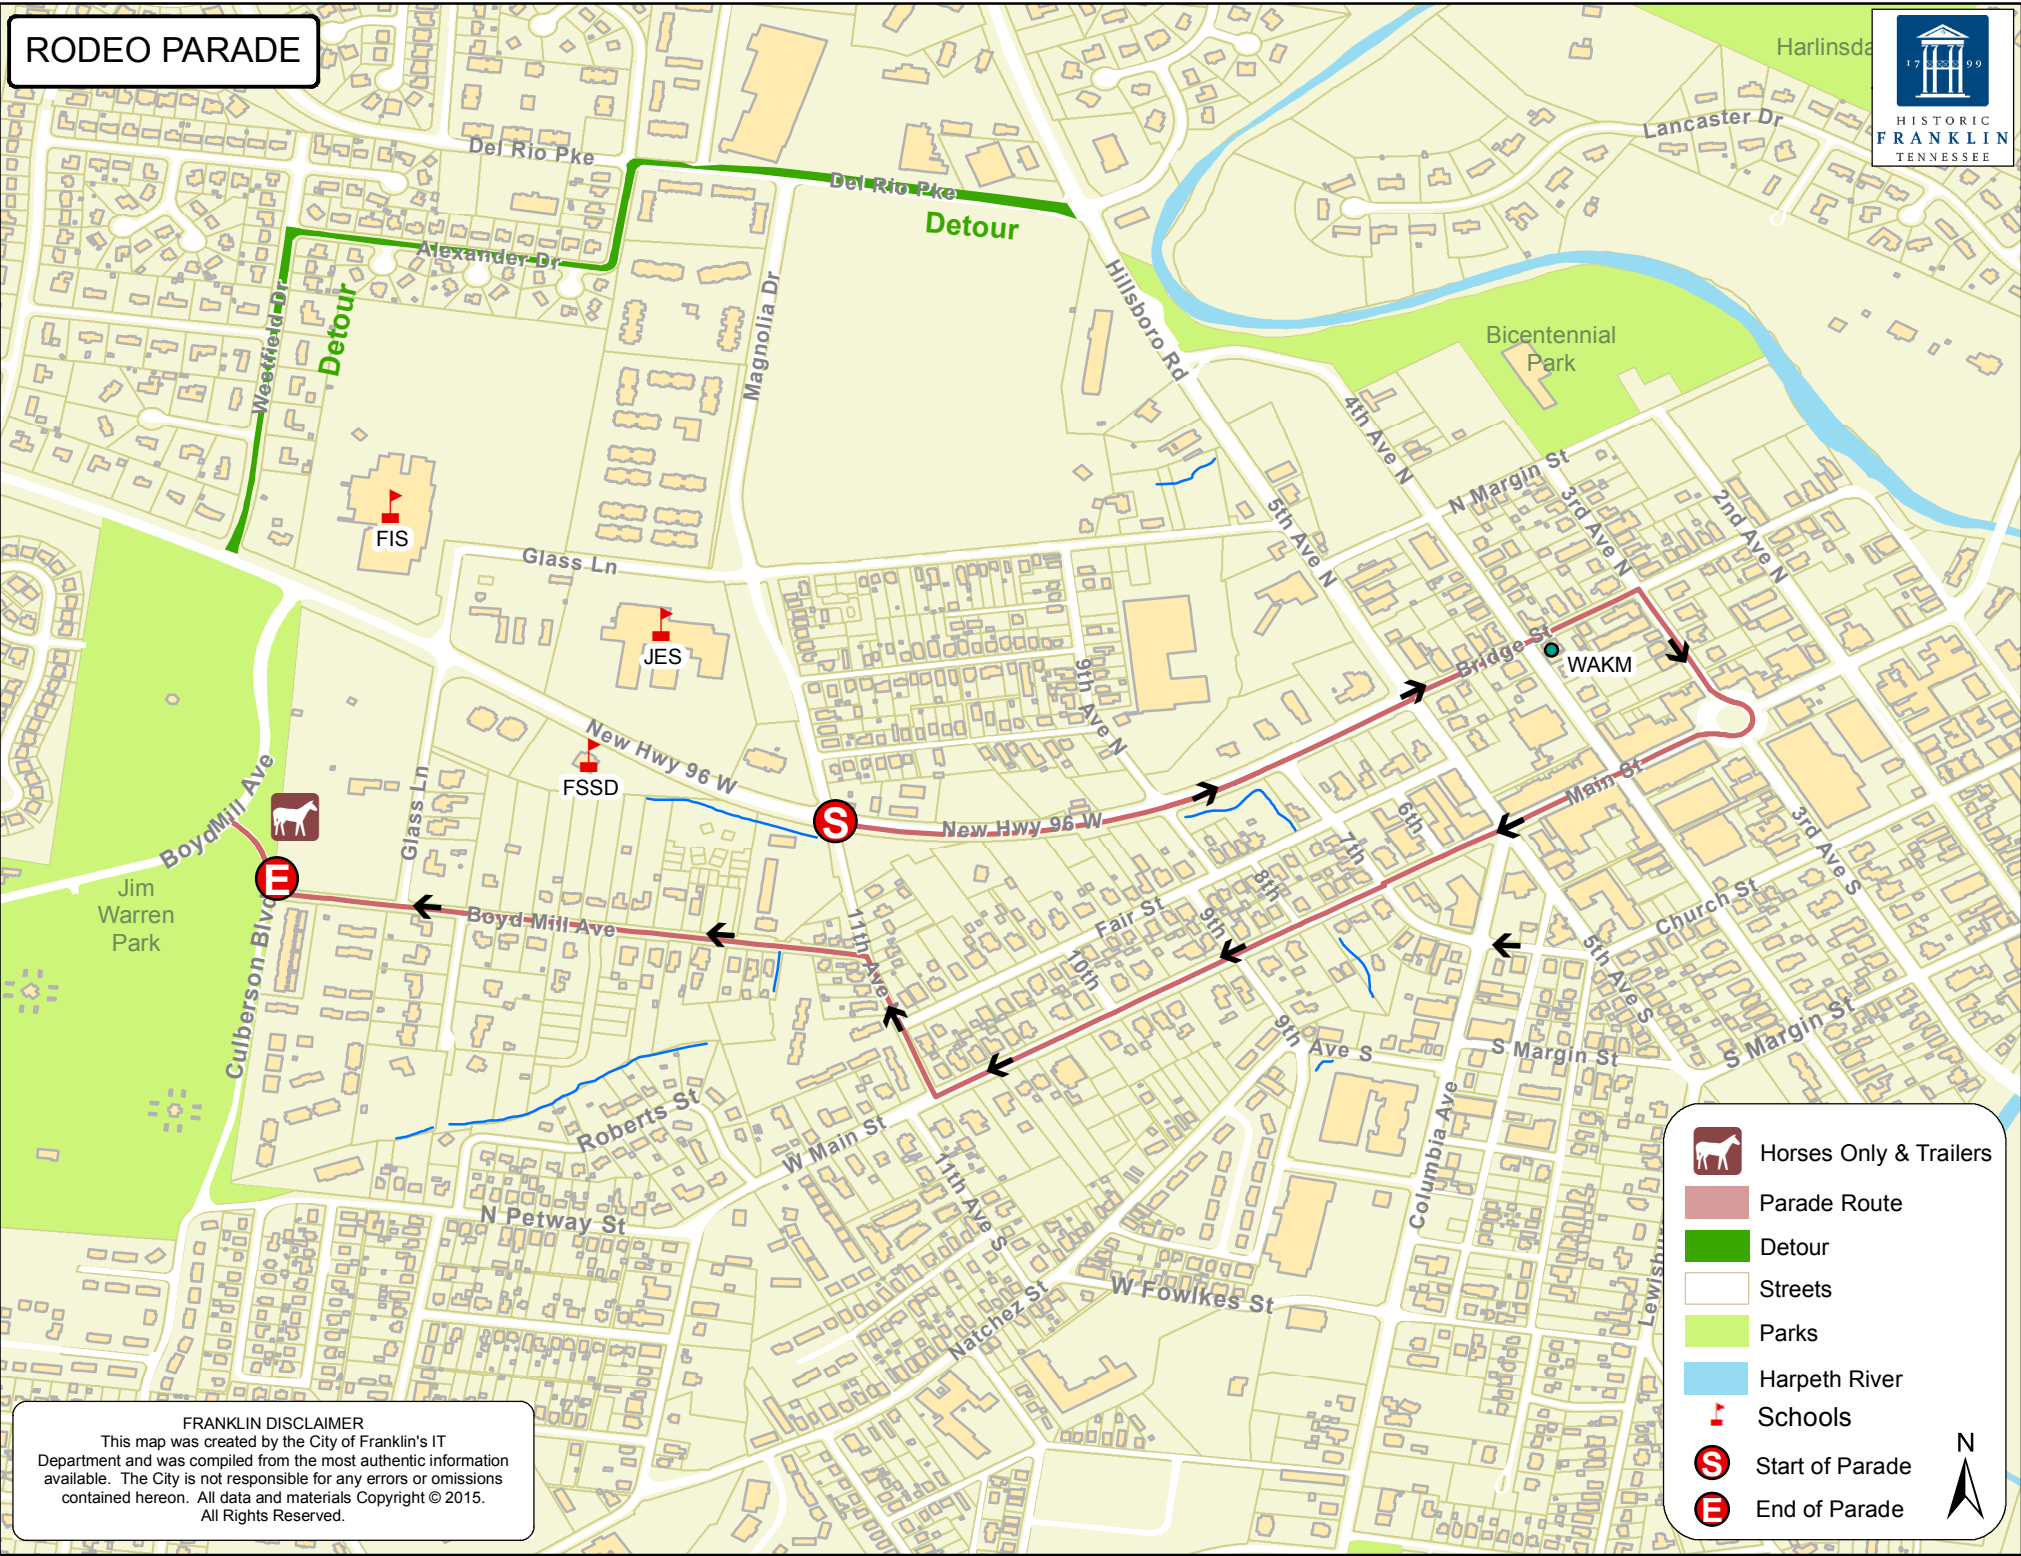

RODEO PARADE

FRANKLIN DISCLAIMER
 This map was created by the City of Franklin's IT Department and was compiled from the most authentic information available. The City is not responsible for any errors or omissions contained hereon. All data and materials Copyright © 2015. All Rights Reserved.

-  Horses Only & Trailers
-  Parade Route
-  Detour
-  Streets
-  Parks
-  Harpeth River
-  Schools
-  Start of Parade
-  End of Parade