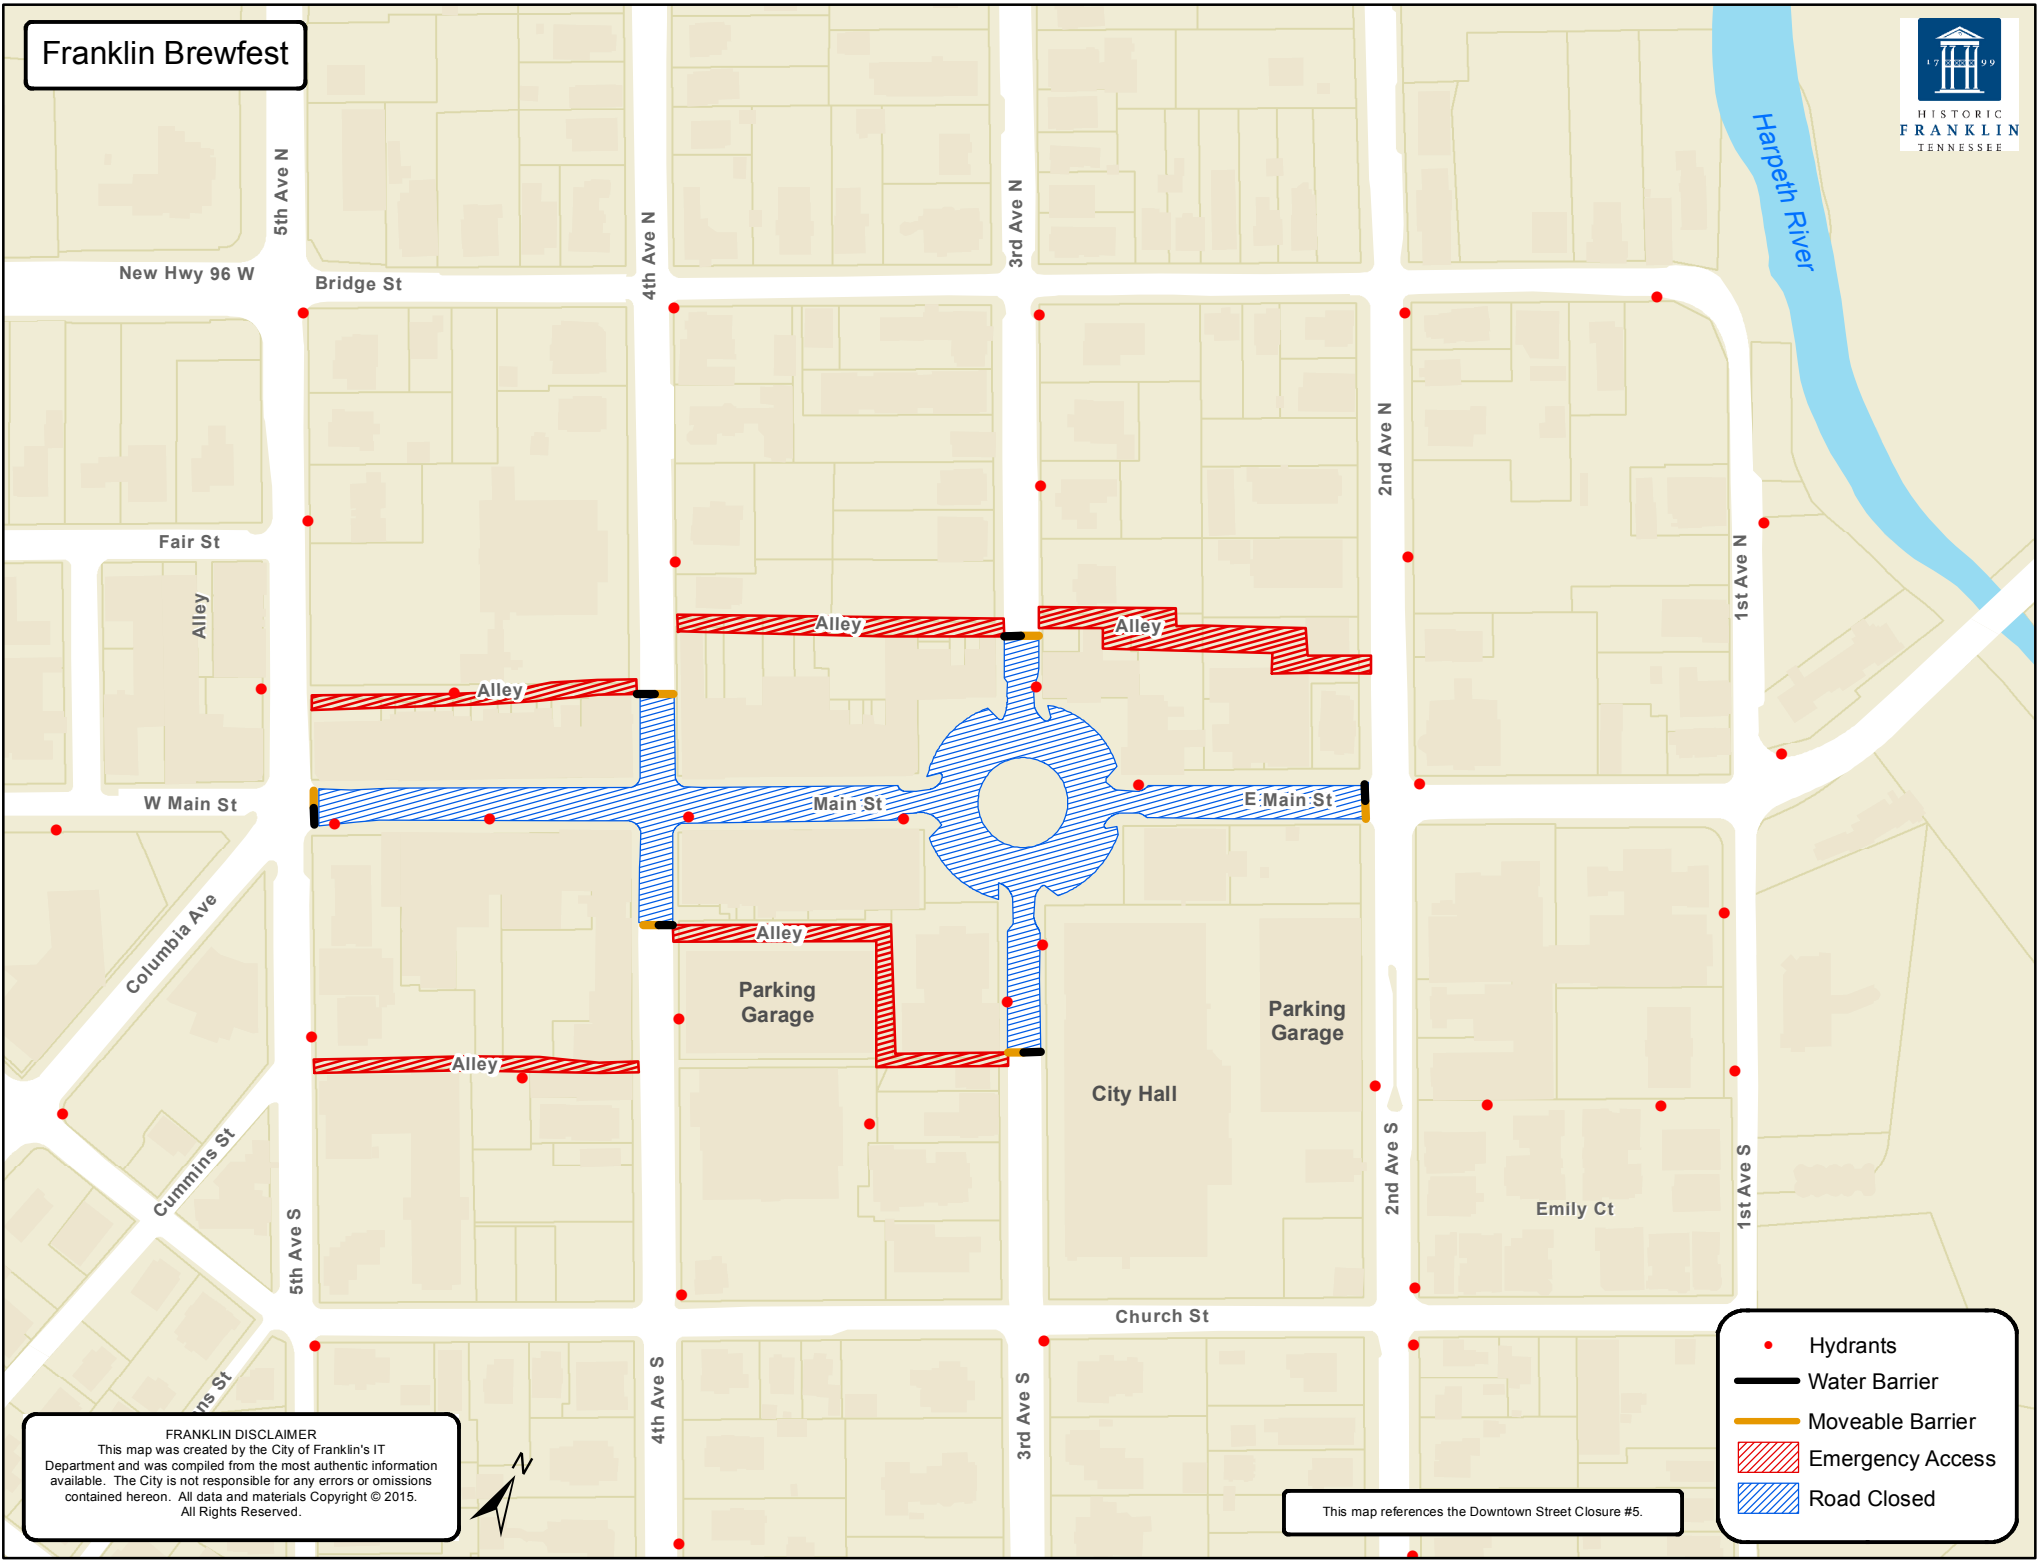

Franklin Brewfest

FRANKLIN DISCLAIMER
 This map was created by the City of Franklin's IT Department and was compiled from the most authentic information available. The City is not responsible for any errors or omissions contained hereon. All data and materials Copyright © 2015. All Rights Reserved.

This map references the Downtown Street Closure #5.

- Hydrants
- Water Barrier
- Moveable Barrier
- Emergency Access
- Road Closed