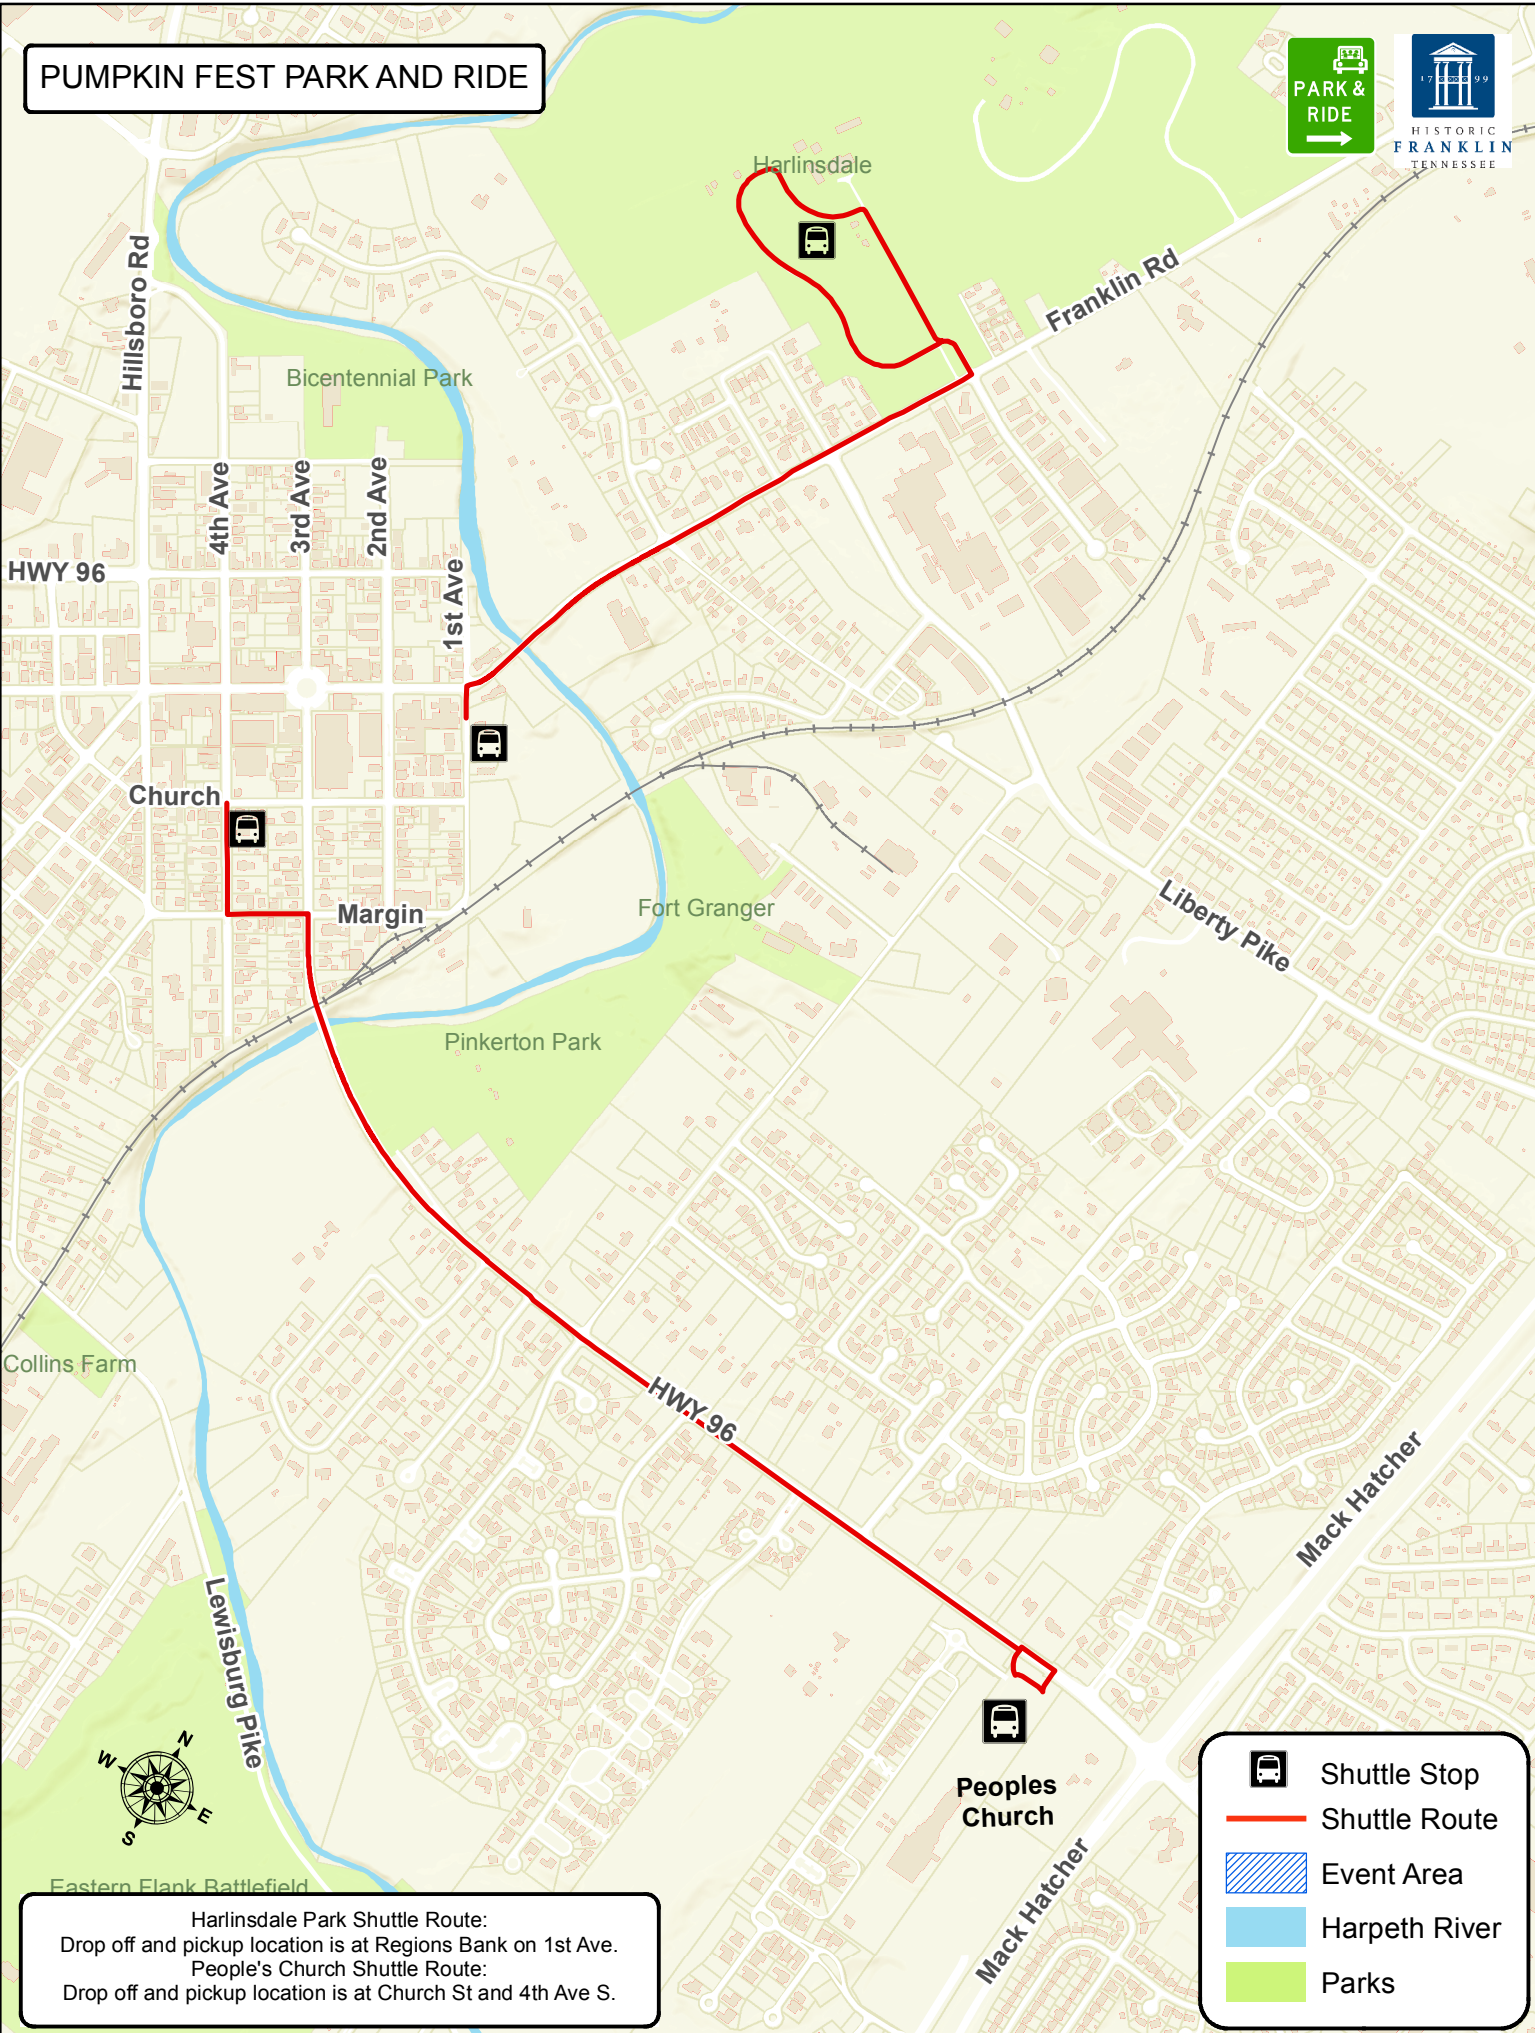

PUMPKIN FEST PARK AND RIDE

-  Shuttle Stop
-  Shuttle Route
-  Event Area
-  Harpeth River
-  Parks

Harlinsdale Park Shuttle Route:
 Drop off and pickup location is at Regions Bank on 1st Ave.
 People's Church Shuttle Route:
 Drop off and pickup location is at Church St and 4th Ave S.