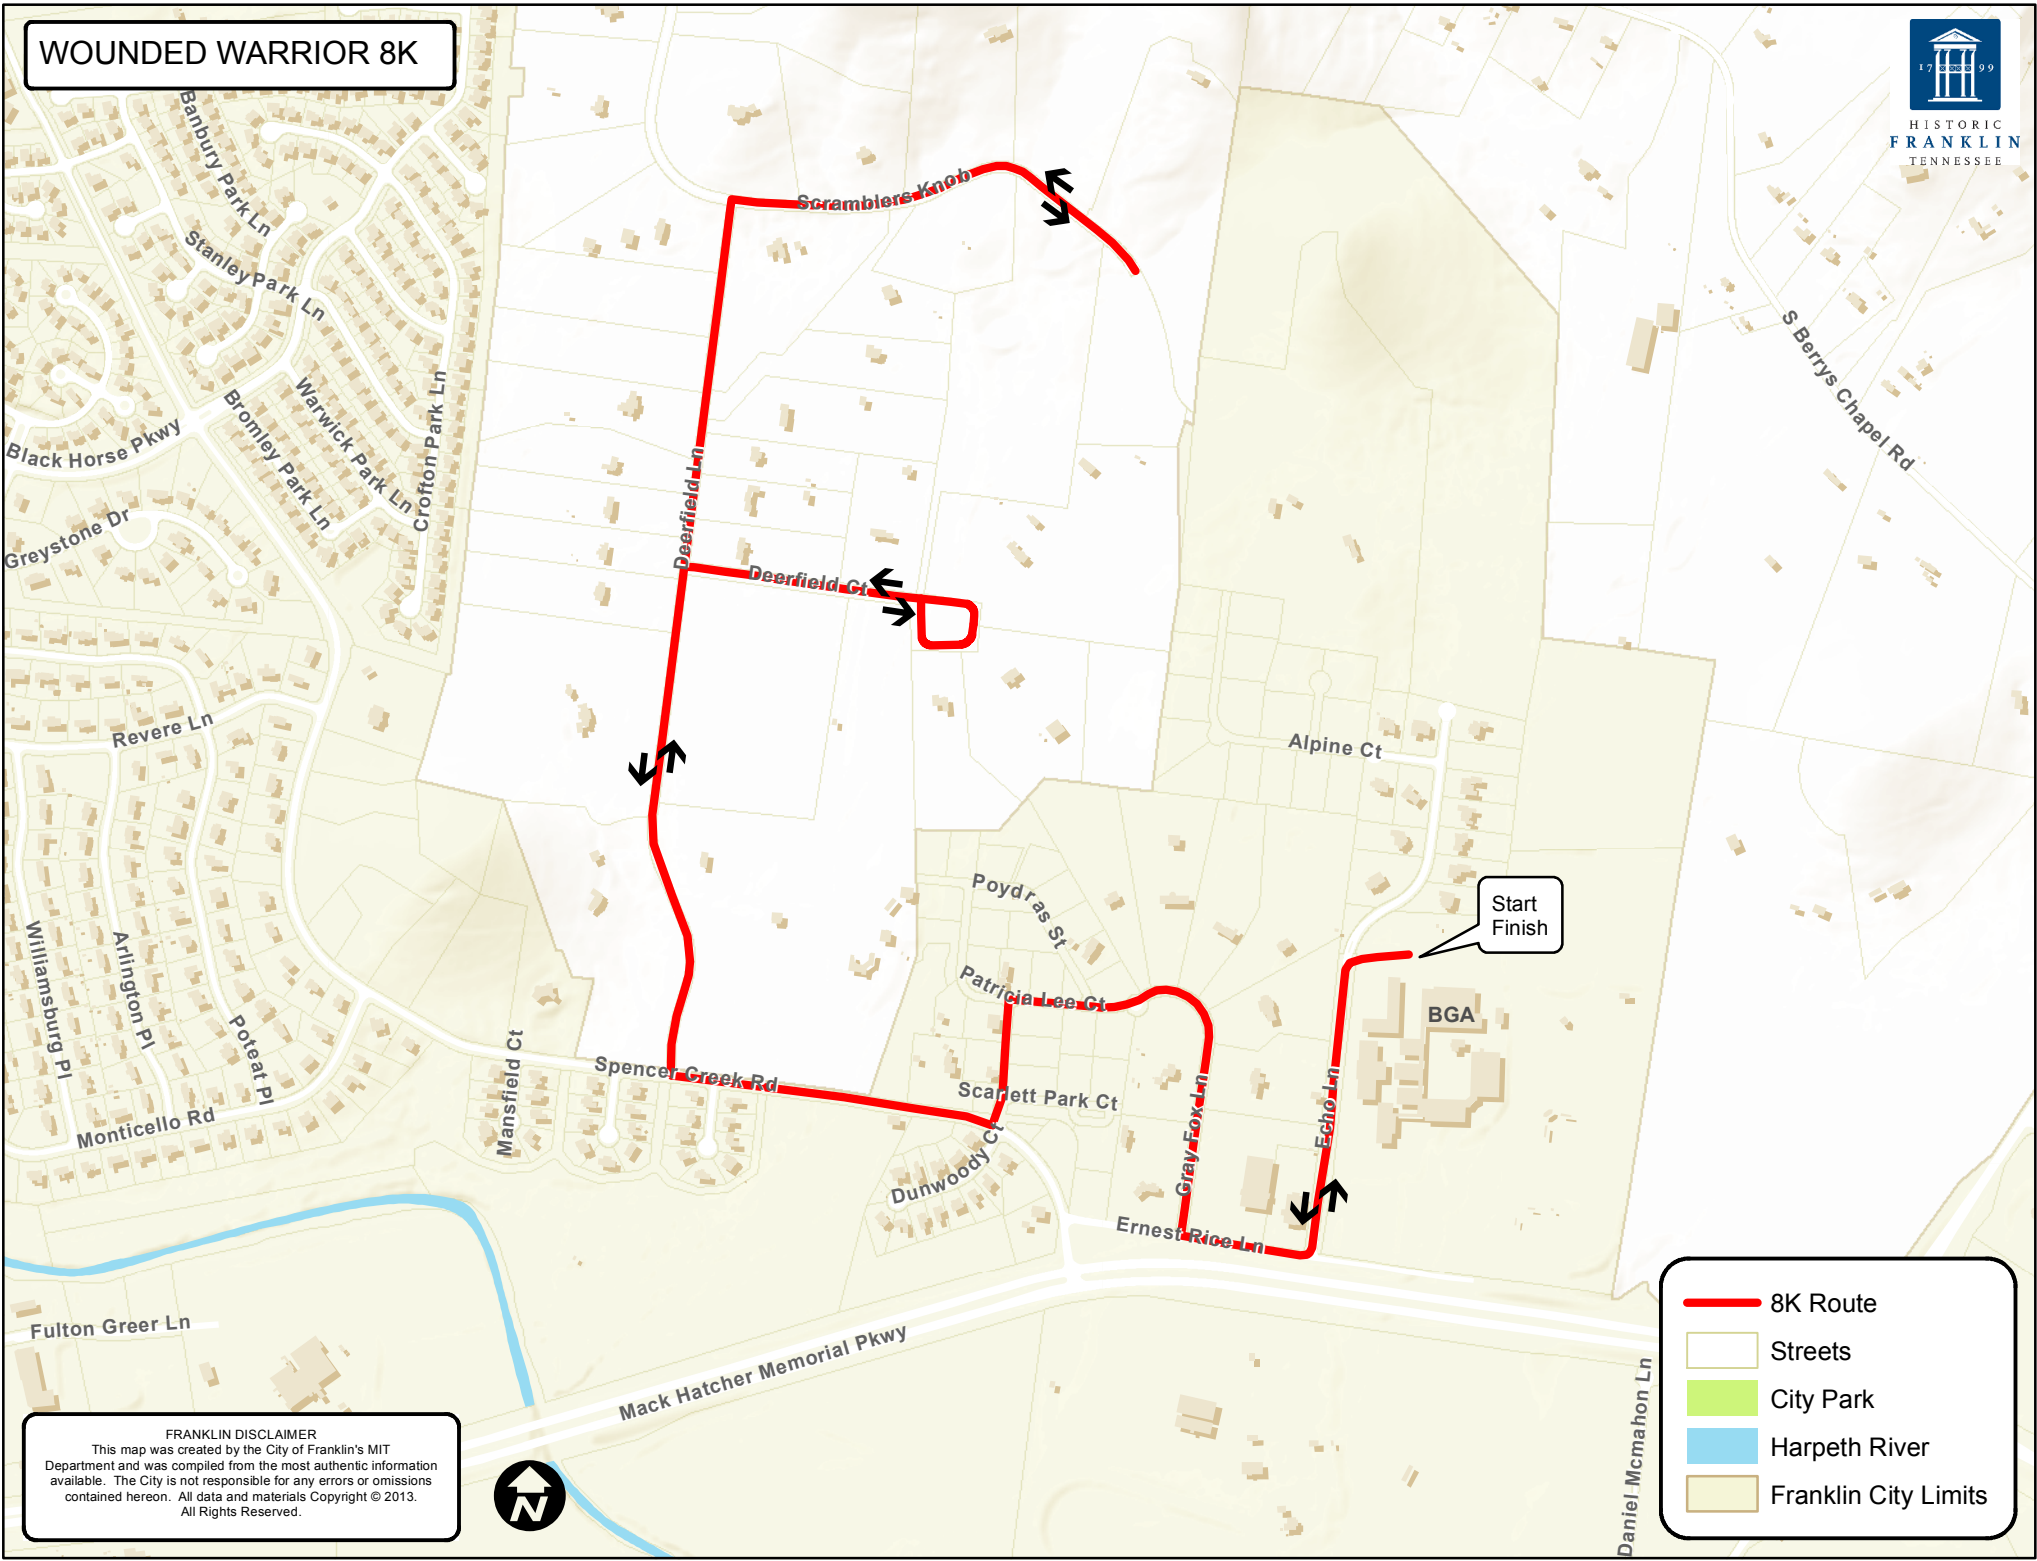

WOUNDED WARRIOR 8K

Start Finish

- 8K Route
- Streets
- City Park
- Harpeth River
- Franklin City Limits

FRANKLIN DISCLAIMER
This map was created by the City of Franklin's MIT Department and was compiled from the most authentic information available. The City is not responsible for any errors or omissions contained hereon. All data and materials Copyright © 2013. All Rights Reserved.