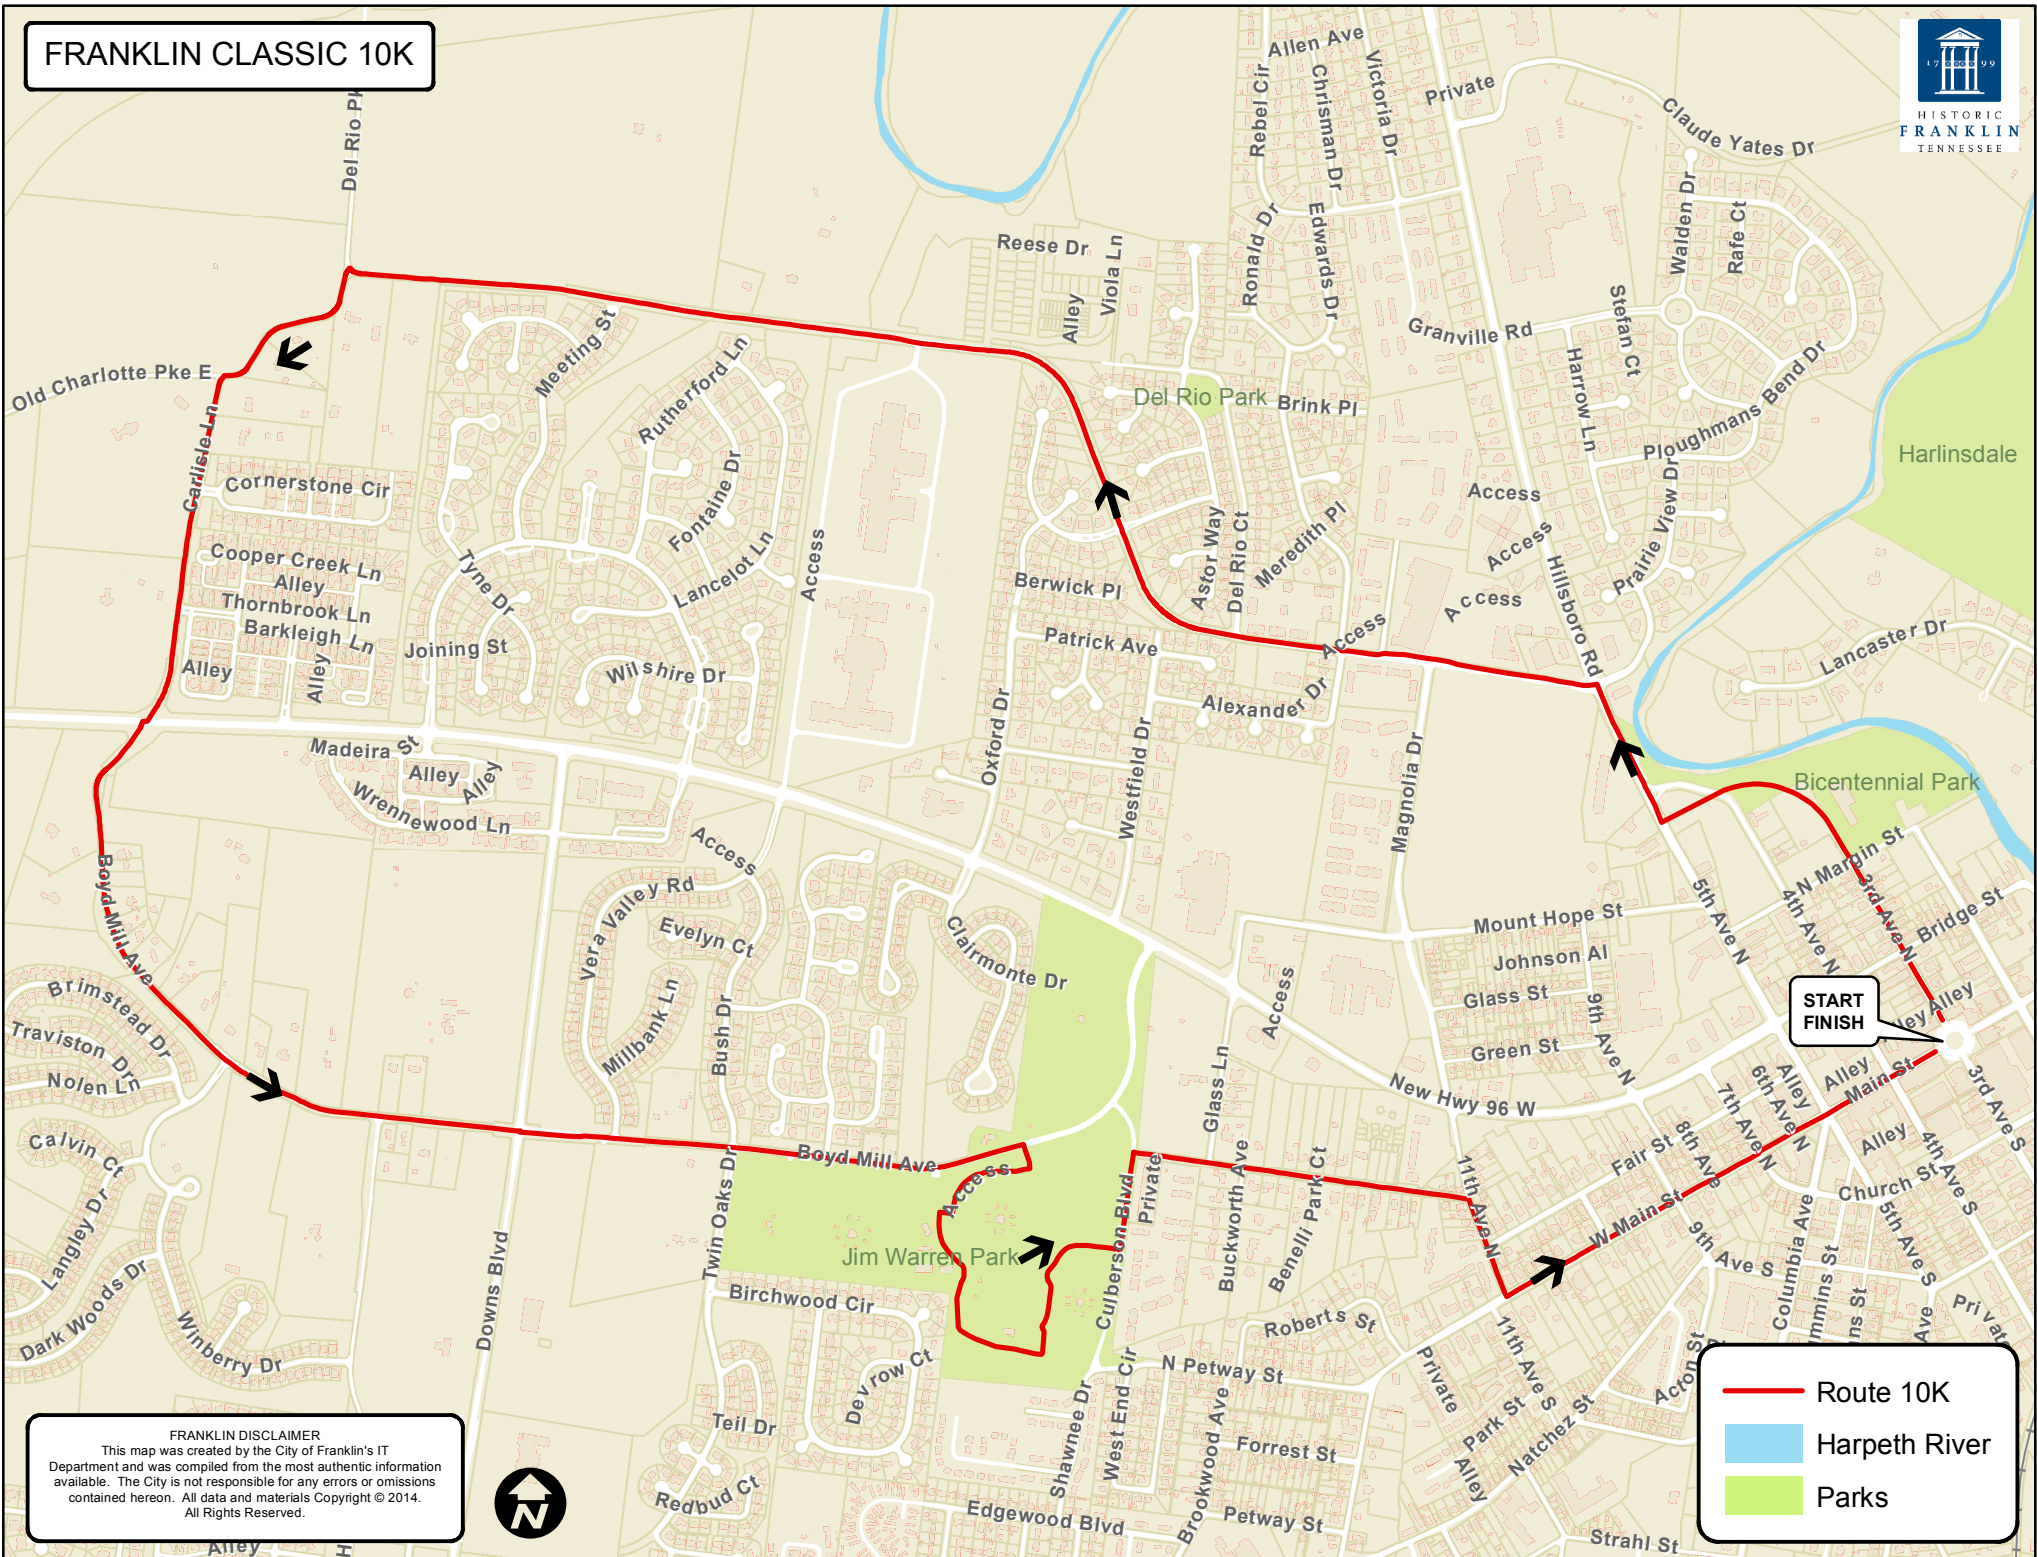

FRANKLIN CLASSIC 10K

FRANKLIN DISCLAIMER
This map was created by the City of Franklin's IT Department and was compiled from the most authentic information available. The City is not responsible for any errors or omissions contained hereon. All data and materials Copyright © 2014. All Rights Reserved.

- Route 10K
- Harpeth River
- Parks