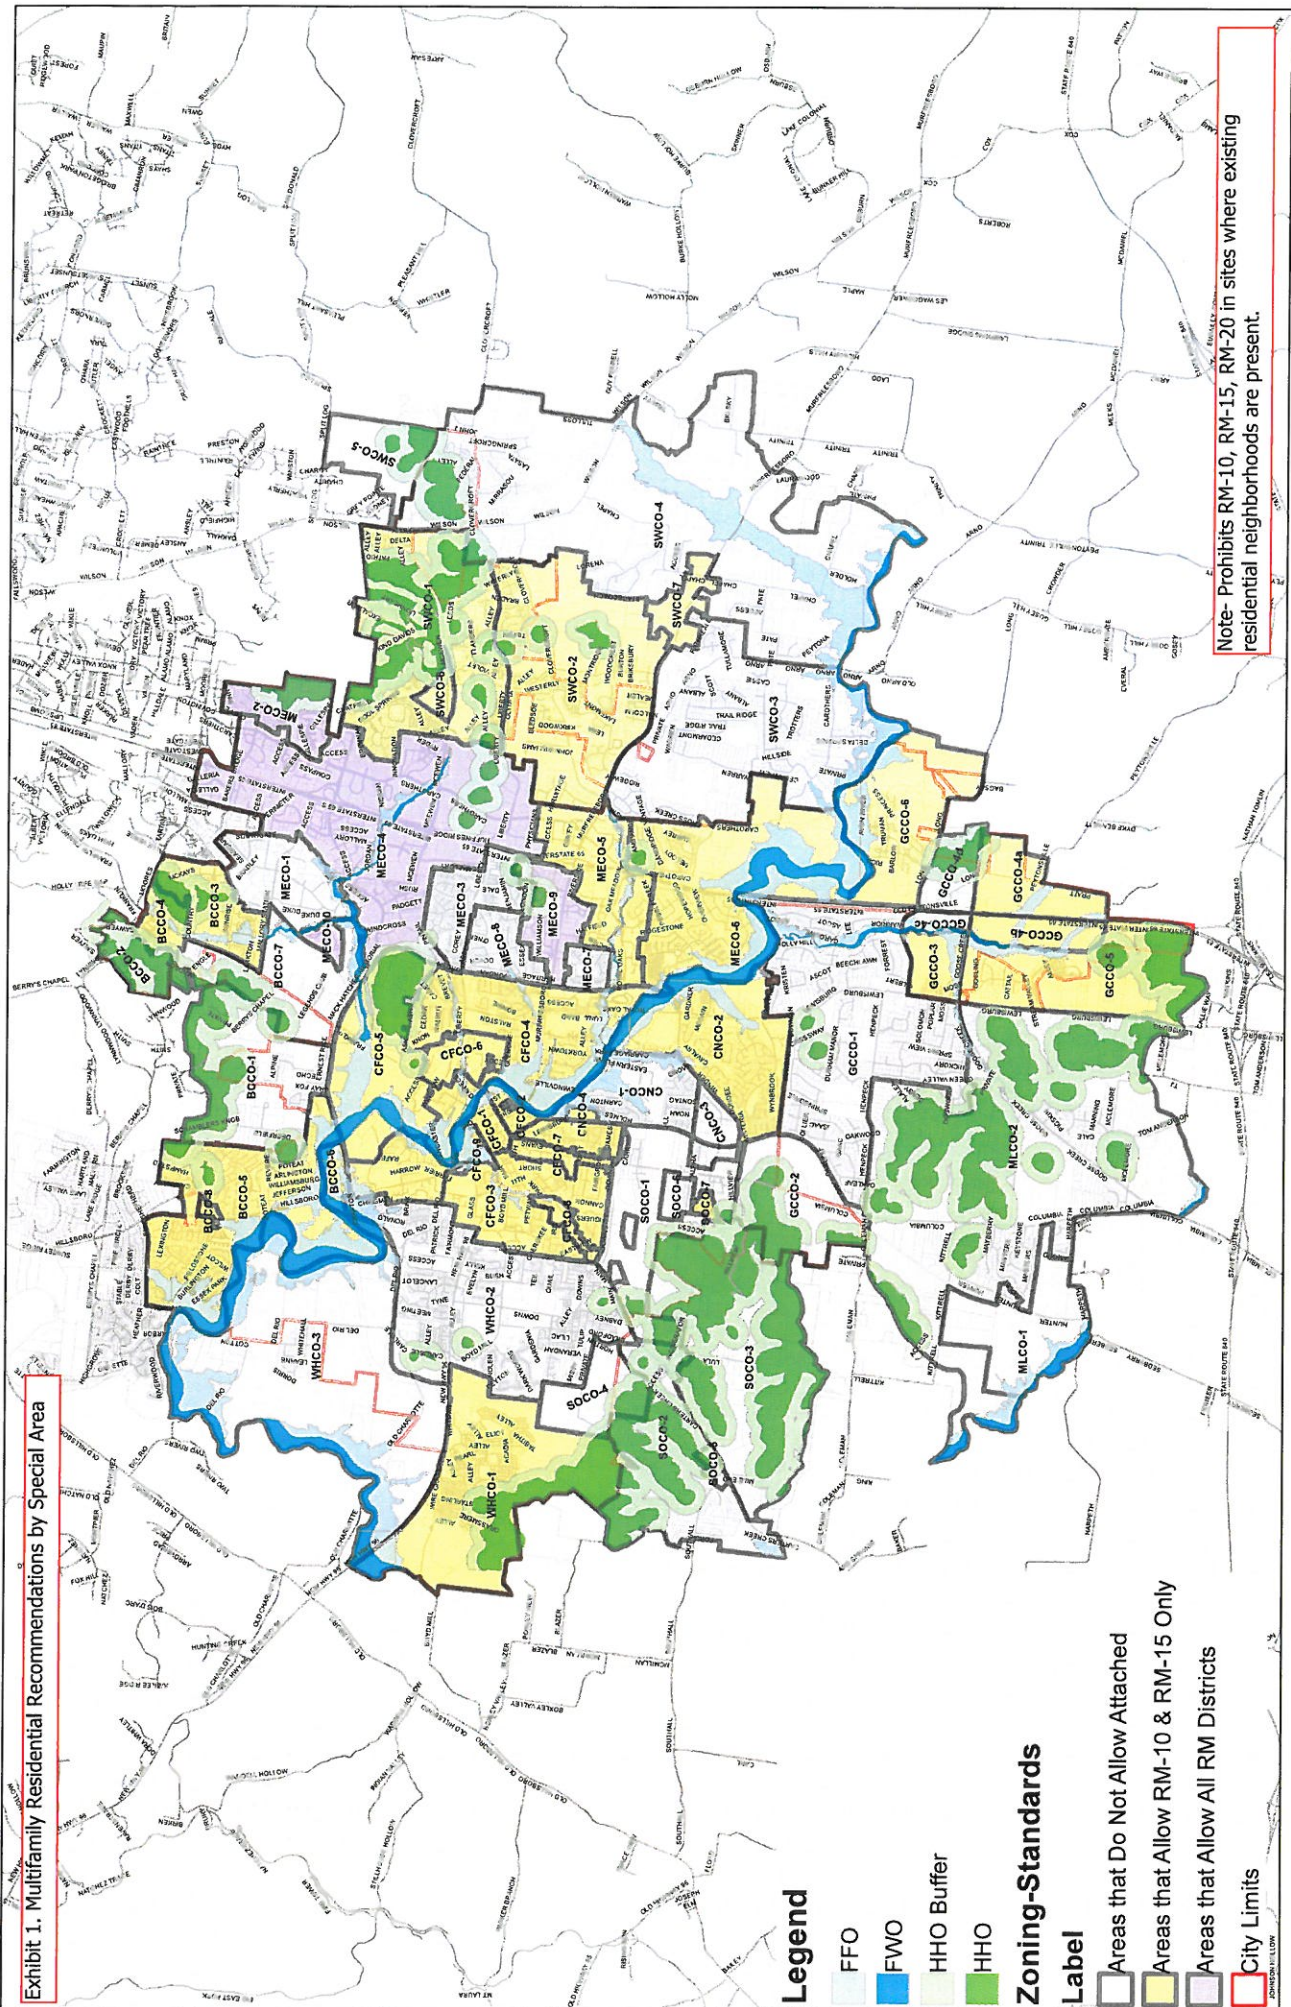

Exhibit 1. Multifamily Residential Recommendations by Special Area

Exhibit 1. Multifamily Residential Recommendations by Special Area

Legend

- FFO
- FWO
- HHO Buffer
- HHO

Zoning-Standards

Label

- Areas that Do Not Allow Attached
- Areas that Allow RM-10 & RM-15 Only
- Areas that Allow All RM Districts
- City Limits

Sheet 1

Sheet 2

Sheet 3

Sheet 4

Sheet 5

Exhibit 2. Proposed SD-R and SD-X Zoned Properties

Exhibit 2. Proposed SD-R and SD-X Zoned Properties

Sheet 2

Exhibit 2. Proposed SD-R and SD-X Zoned Properties

Proposed Zone

SD-R	(Yellow)
SD-X	(Red)

Sheet 4

Exhibit 2. Proposed SD-R and SD-X Zoned Properties

Sheet 5

Proposed Zone

- SD-R
- SD-X