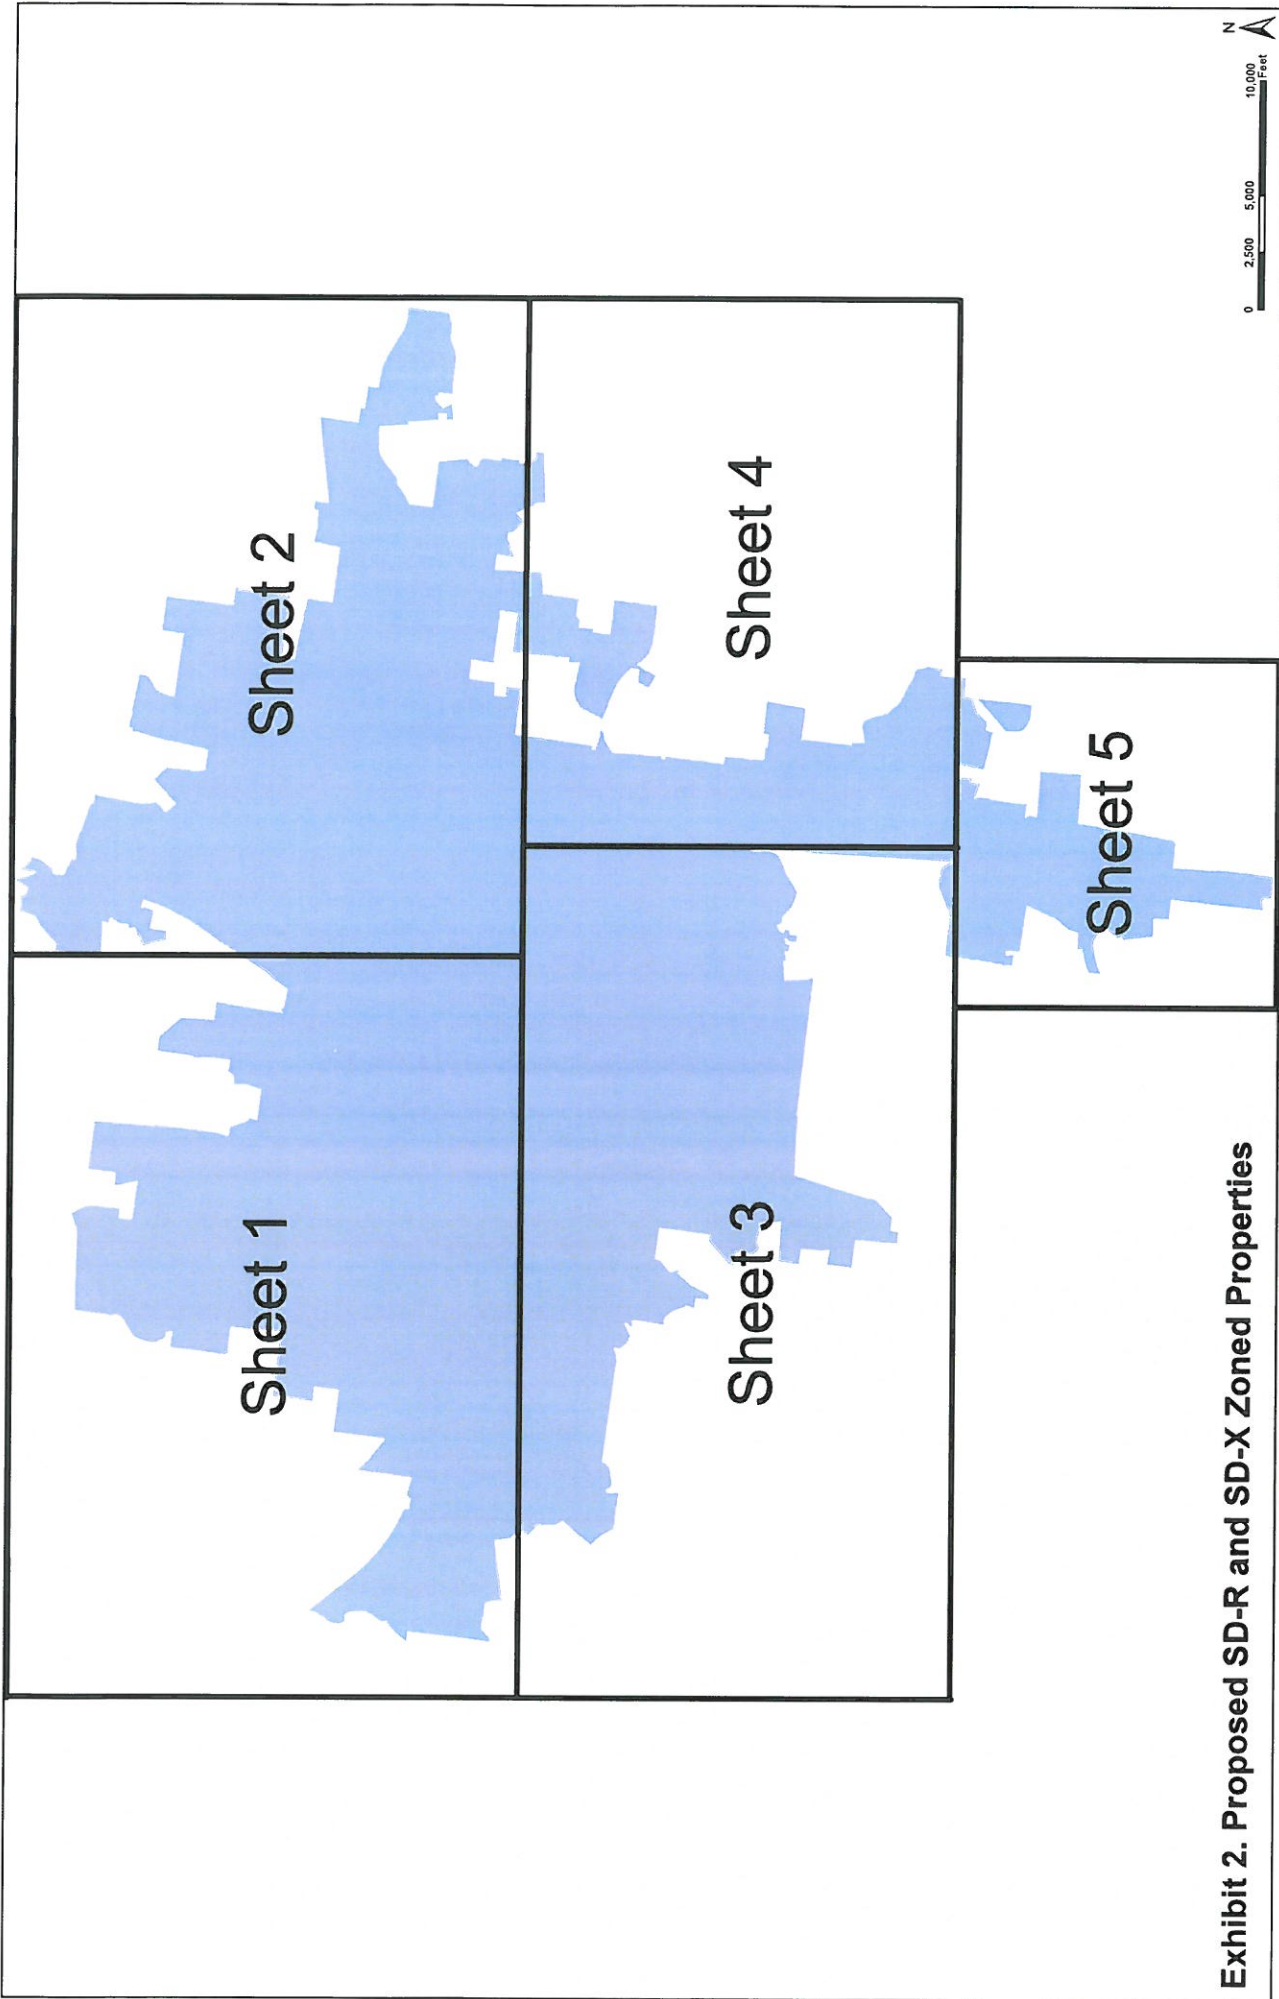

Exhibit 1. Multifamily Residential Recommendations by Special Area

Exhibit 1. Multifamily Residential Recommendations by Special Area

Legend

- FFO
- FWO
- HHO Buffer
- HHO

Zoning-Standards

Label

- Areas that Do Not Allow Attached
- Areas that Allow RM-10 & RM-15 Only
- Areas that Allow All RM Districts
- City Limits

Sheet 1

Sheet 2

Sheet 3

Sheet 4

Sheet 5

Exhibit 2. Proposed SD-R and SD-X Zoned Properties

Exhibit 2. Proposed SD-R and SD-X Zoned Properties

Sheet 2

Exhibit 2. Proposed SD-R and SD-X Zoned Properties

Proposed Zone

SD-R	(Yellow)
SD-X	(Red)

Sheet 4

Exhibit 2. Proposed SD-R and SD-X Zoned Properties

Sheet 5

Proposed Zone

- SD-R
- SD-X