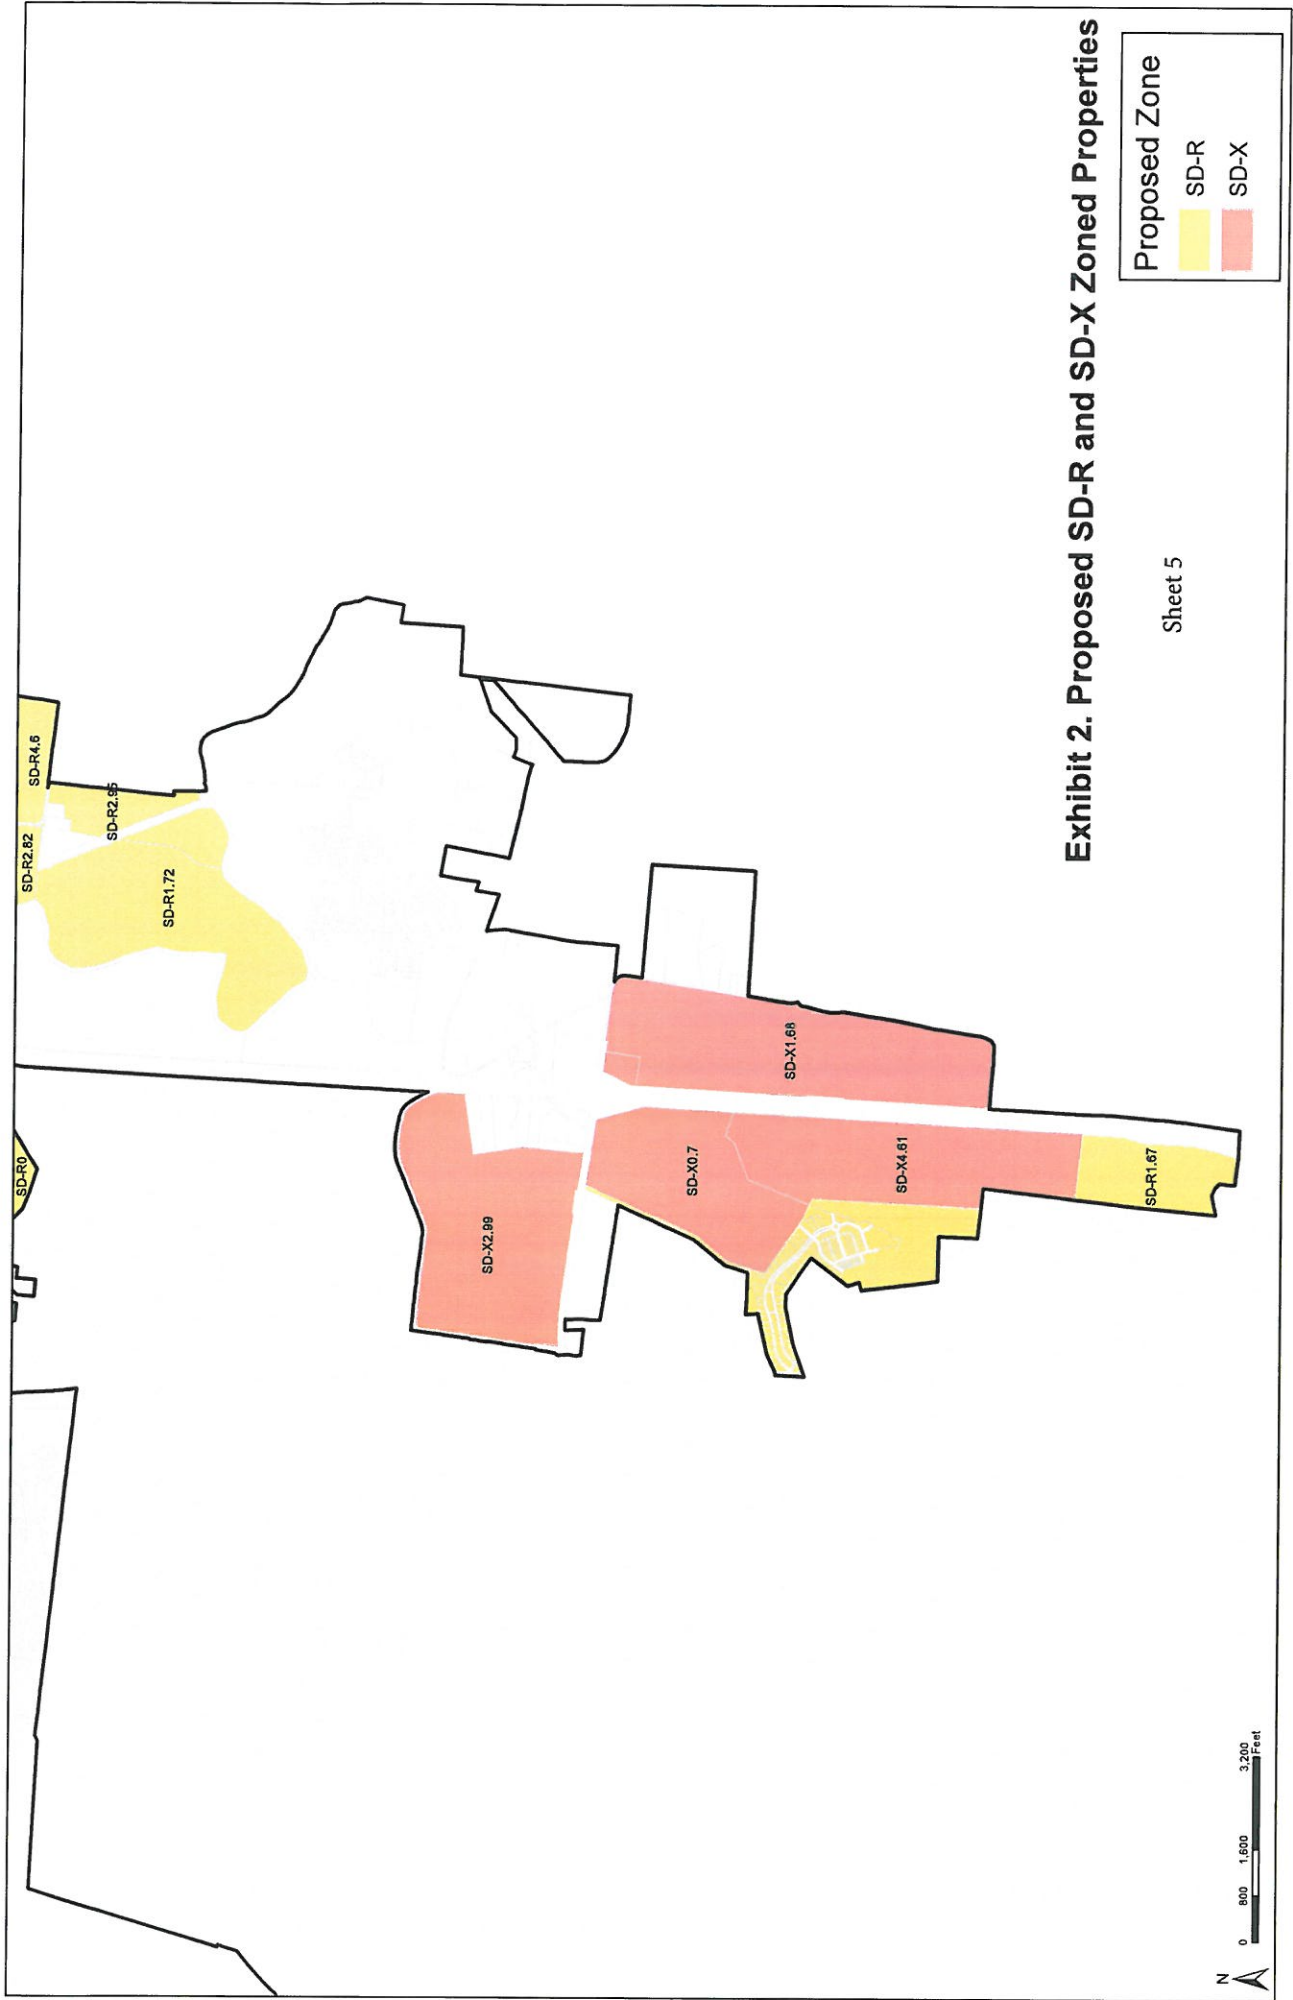

Exhibit 1. Multifamily Residential Recommendations by Special Area

Exhibit 1. Multifamily Residential Recommendations by Special Area

Legend

- FFO
- FWO
- HHO Buffer
- HHO

Zoning-Standards

Label

- Areas that Do Not Allow Attached
- Areas that Allow RM-10 & RM-15 Only
- Areas that Allow All RM Districts
- City Limits

Sheet 1

Sheet 2

Sheet 3

Sheet 4

Sheet 5

Exhibit 2. Proposed SD-R and SD-X Zoned Properties

Exhibit 2. Proposed SD-R and SD-X Zoned Properties

Sheet 2

Exhibit 2. Proposed SD-R and SD-X Zoned Properties

Proposed Zone

SD-R	(Yellow)
SD-X	(Red)

Sheet 4

Exhibit 2. Proposed SD-R and SD-X Zoned Properties

Sheet 5

Proposed Zone

- SD-R
- SD-X