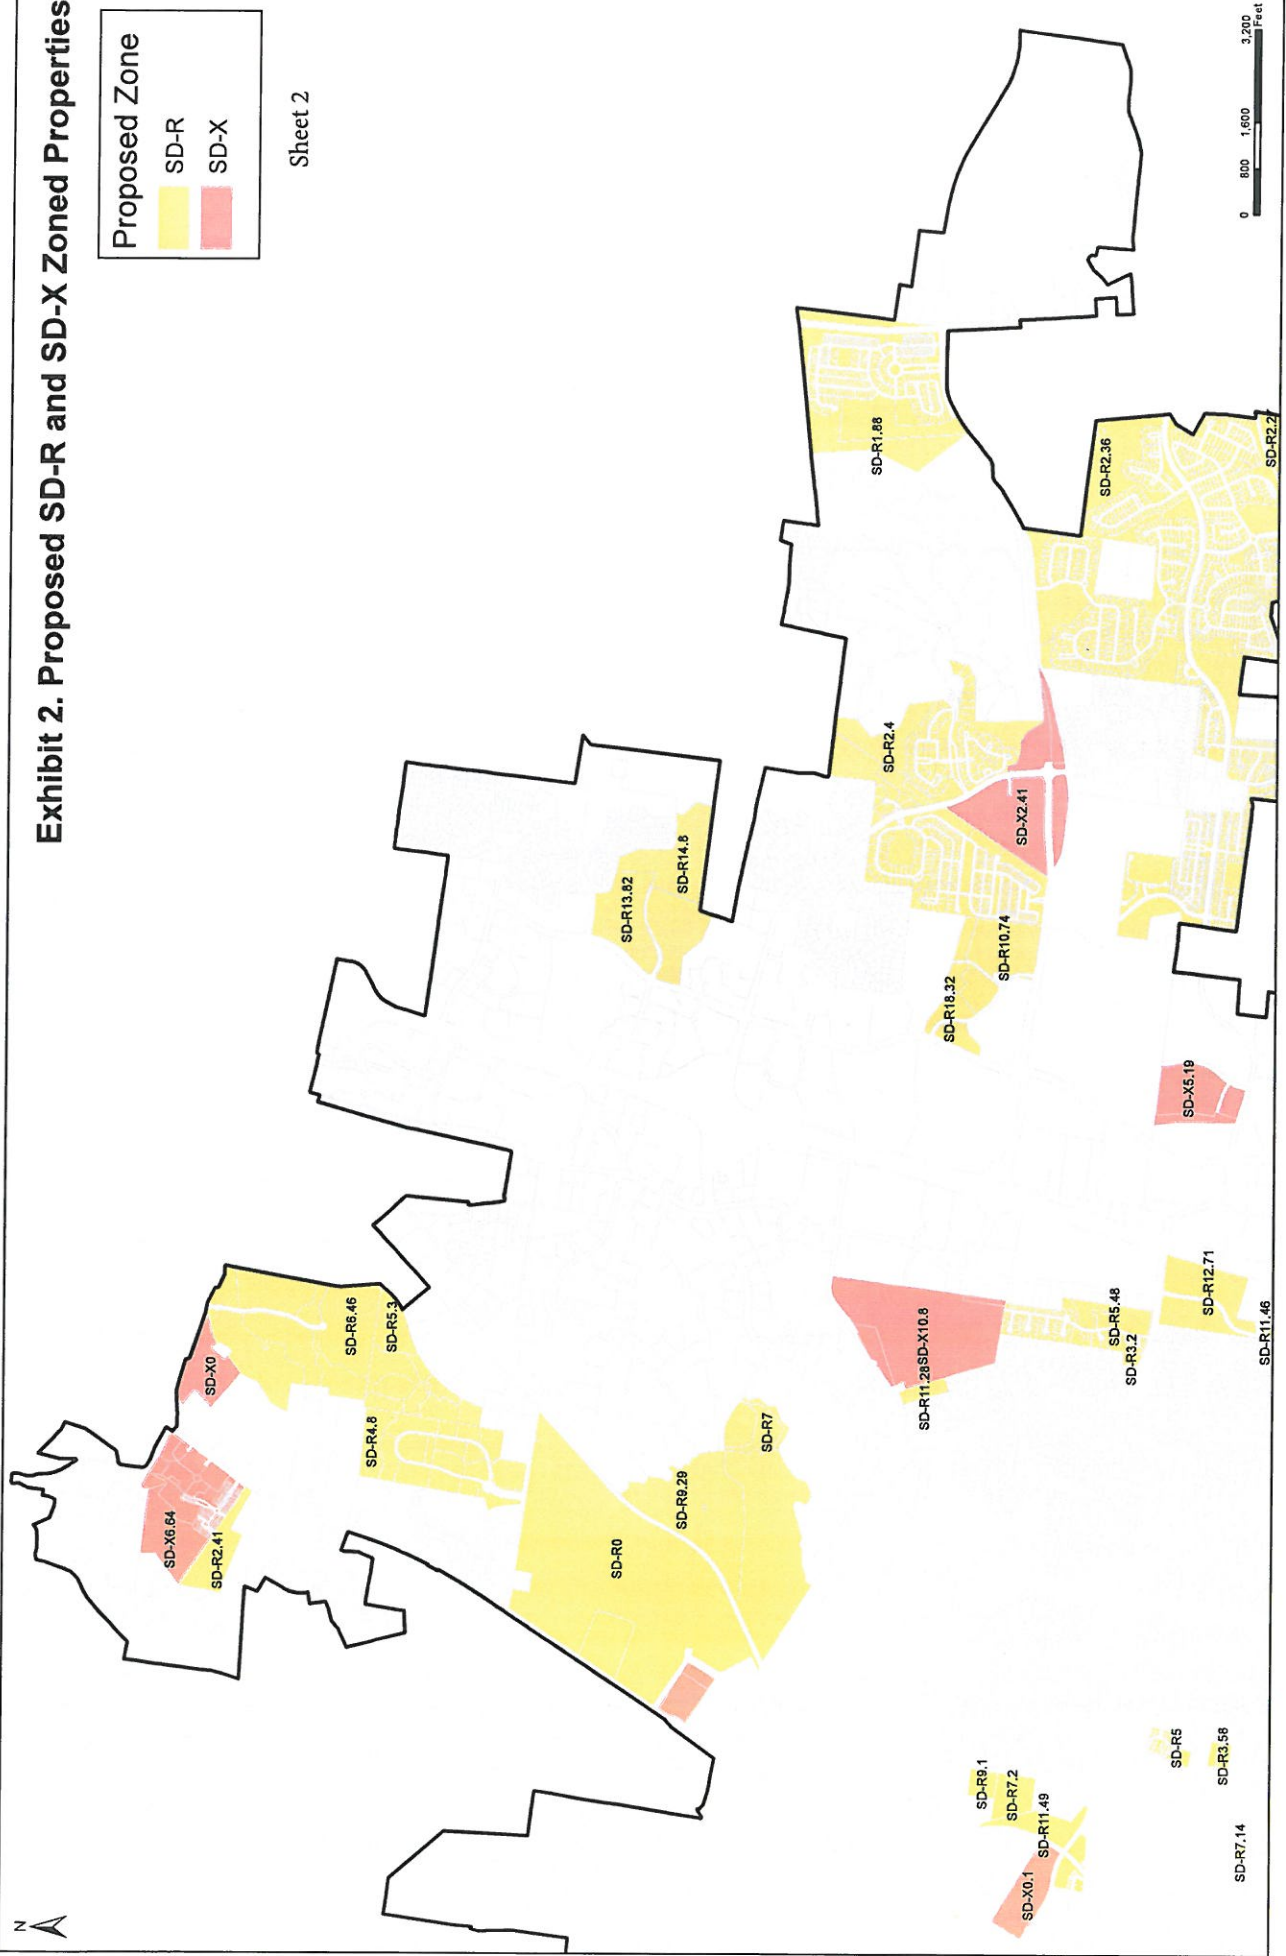

Exhibit 1. Multifamily Residential Recommendations by Special Area

Exhibit 1. Multifamily Residential Recommendations by Special Area

Legend

- FFO
- FWO
- HHO Buffer
- HHO

Zoning-Standards

Label

- Areas that Do Not Allow Attached
- Areas that Allow RM-10 & RM-15 Only
- Areas that Allow All RM Districts
- City Limits

Sheet 1

Sheet 2

Sheet 3

Sheet 4

Sheet 5

Exhibit 2. Proposed SD-R and SD-X Zoned Properties

Exhibit 2. Proposed SD-R and SD-X Zoned Properties

Sheet 2

Exhibit 2. Proposed SD-R and SD-X Zoned Properties

Proposed Zone

SD-R	(Yellow)
SD-X	(Red)

Sheet 4

Exhibit 2. Proposed SD-R and SD-X Zoned Properties

Sheet 5

Proposed Zone

- SD-R
- SD-X