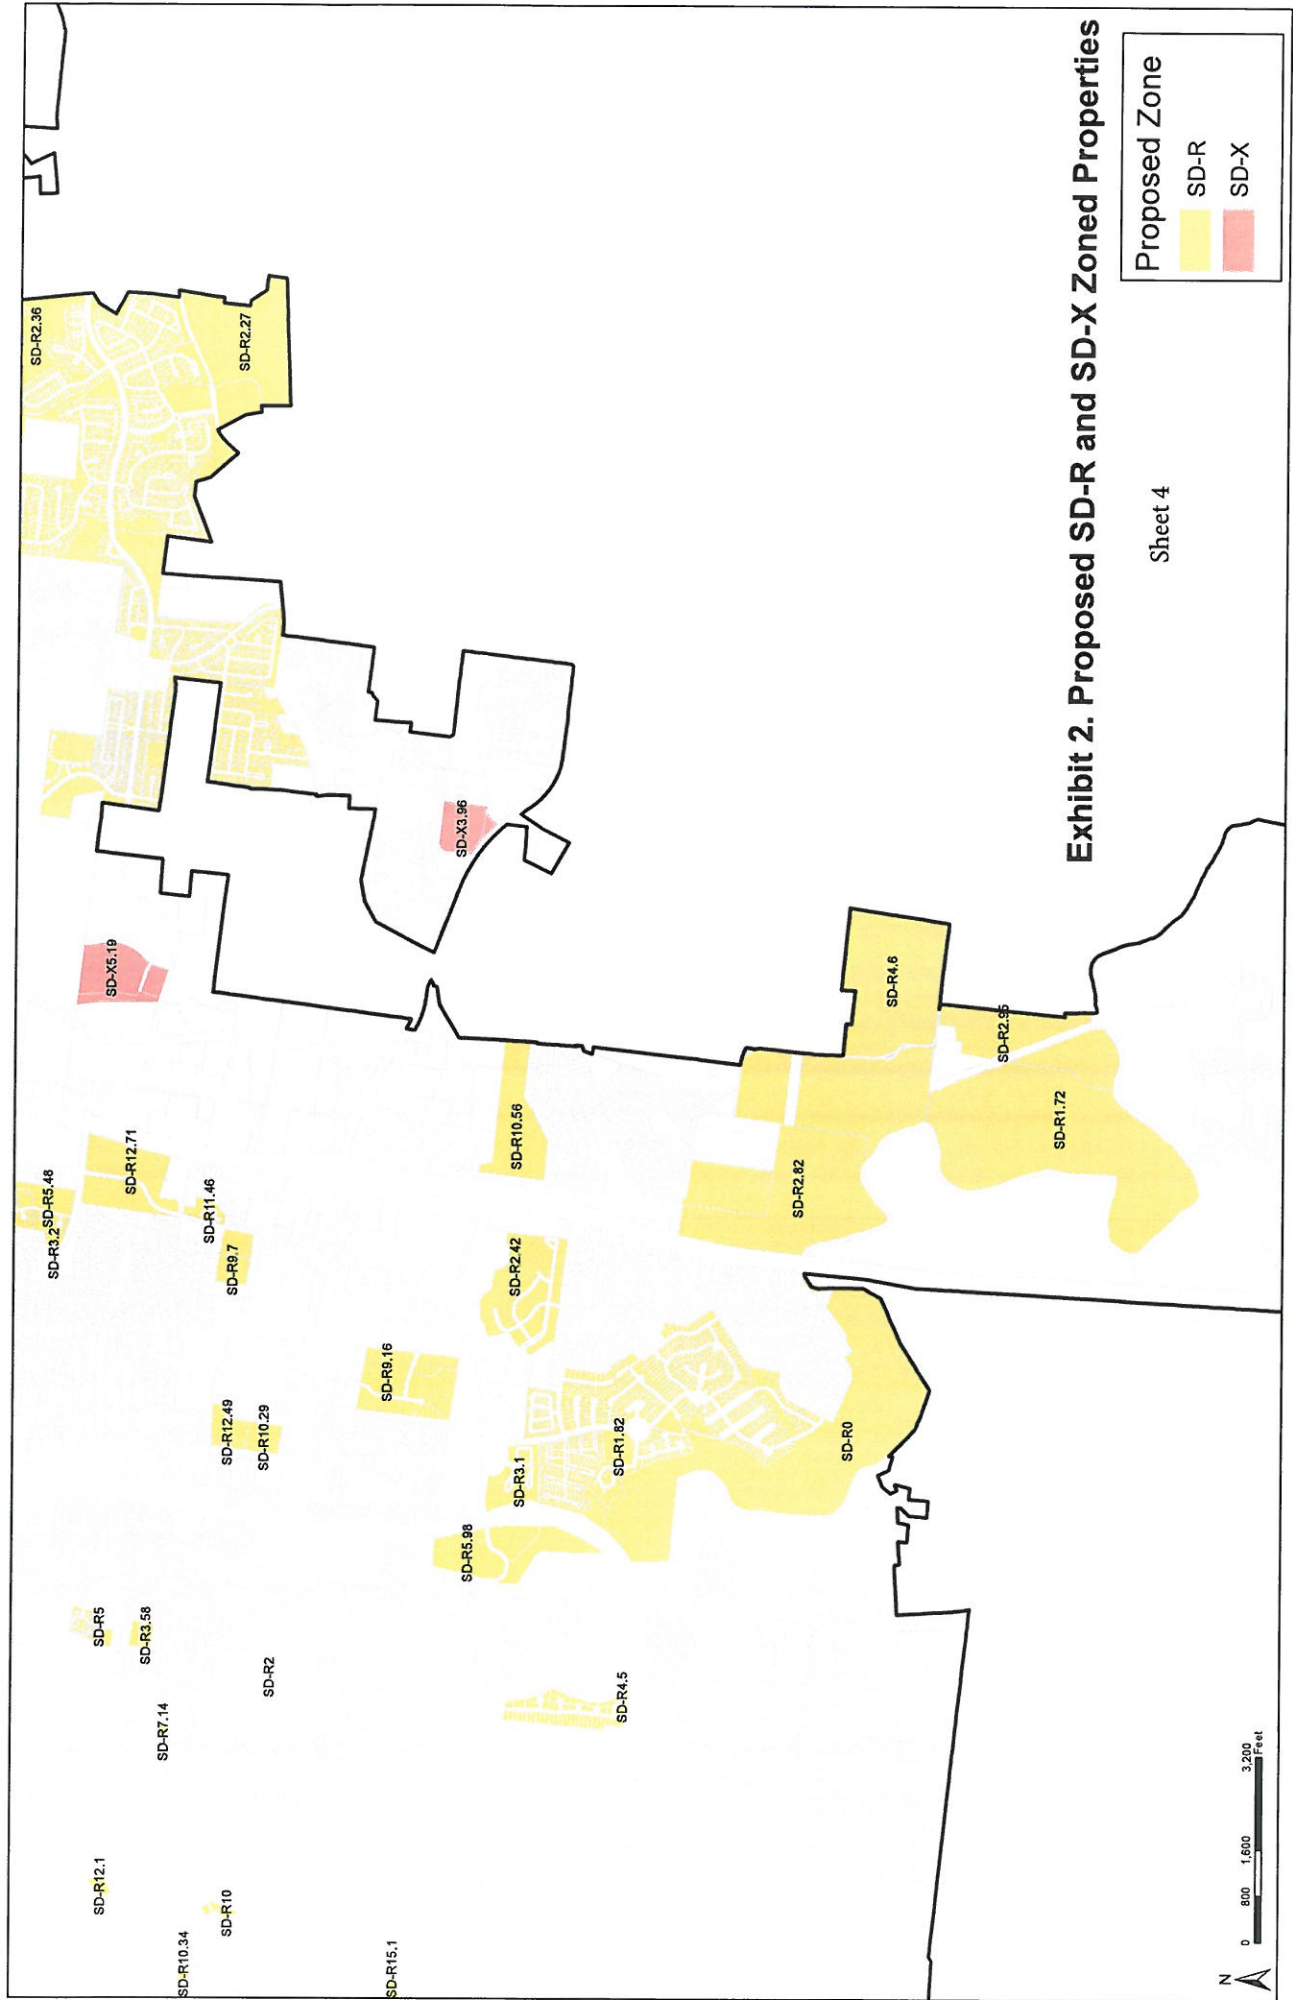

Exhibit 1. Multifamily Residential Recommendations by Special Area

Exhibit 1. Multifamily Residential Recommendations by Special Area

Legend

- FFO
- FWO
- HHO Buffer
- HHO

Zoning-Standards

Label

- Areas that Do Not Allow Attached
- Areas that Allow RM-10 & RM-15 Only
- Areas that Allow All RM Districts
- City Limits

Sheet 1

Sheet 2

Sheet 3

Sheet 4

Sheet 5

Exhibit 2. Proposed SD-R and SD-X Zoned Properties

Exhibit 2. Proposed SD-R and SD-X Zoned Properties

Sheet 2

Exhibit 2. Proposed SD-R and SD-X Zoned Properties

Proposed Zone

SD-R	(Yellow)
SD-X	(Red)

Sheet 4

Exhibit 2. Proposed SD-R and SD-X Zoned Properties

Sheet 5

Proposed Zone

- SD-R
- SD-X