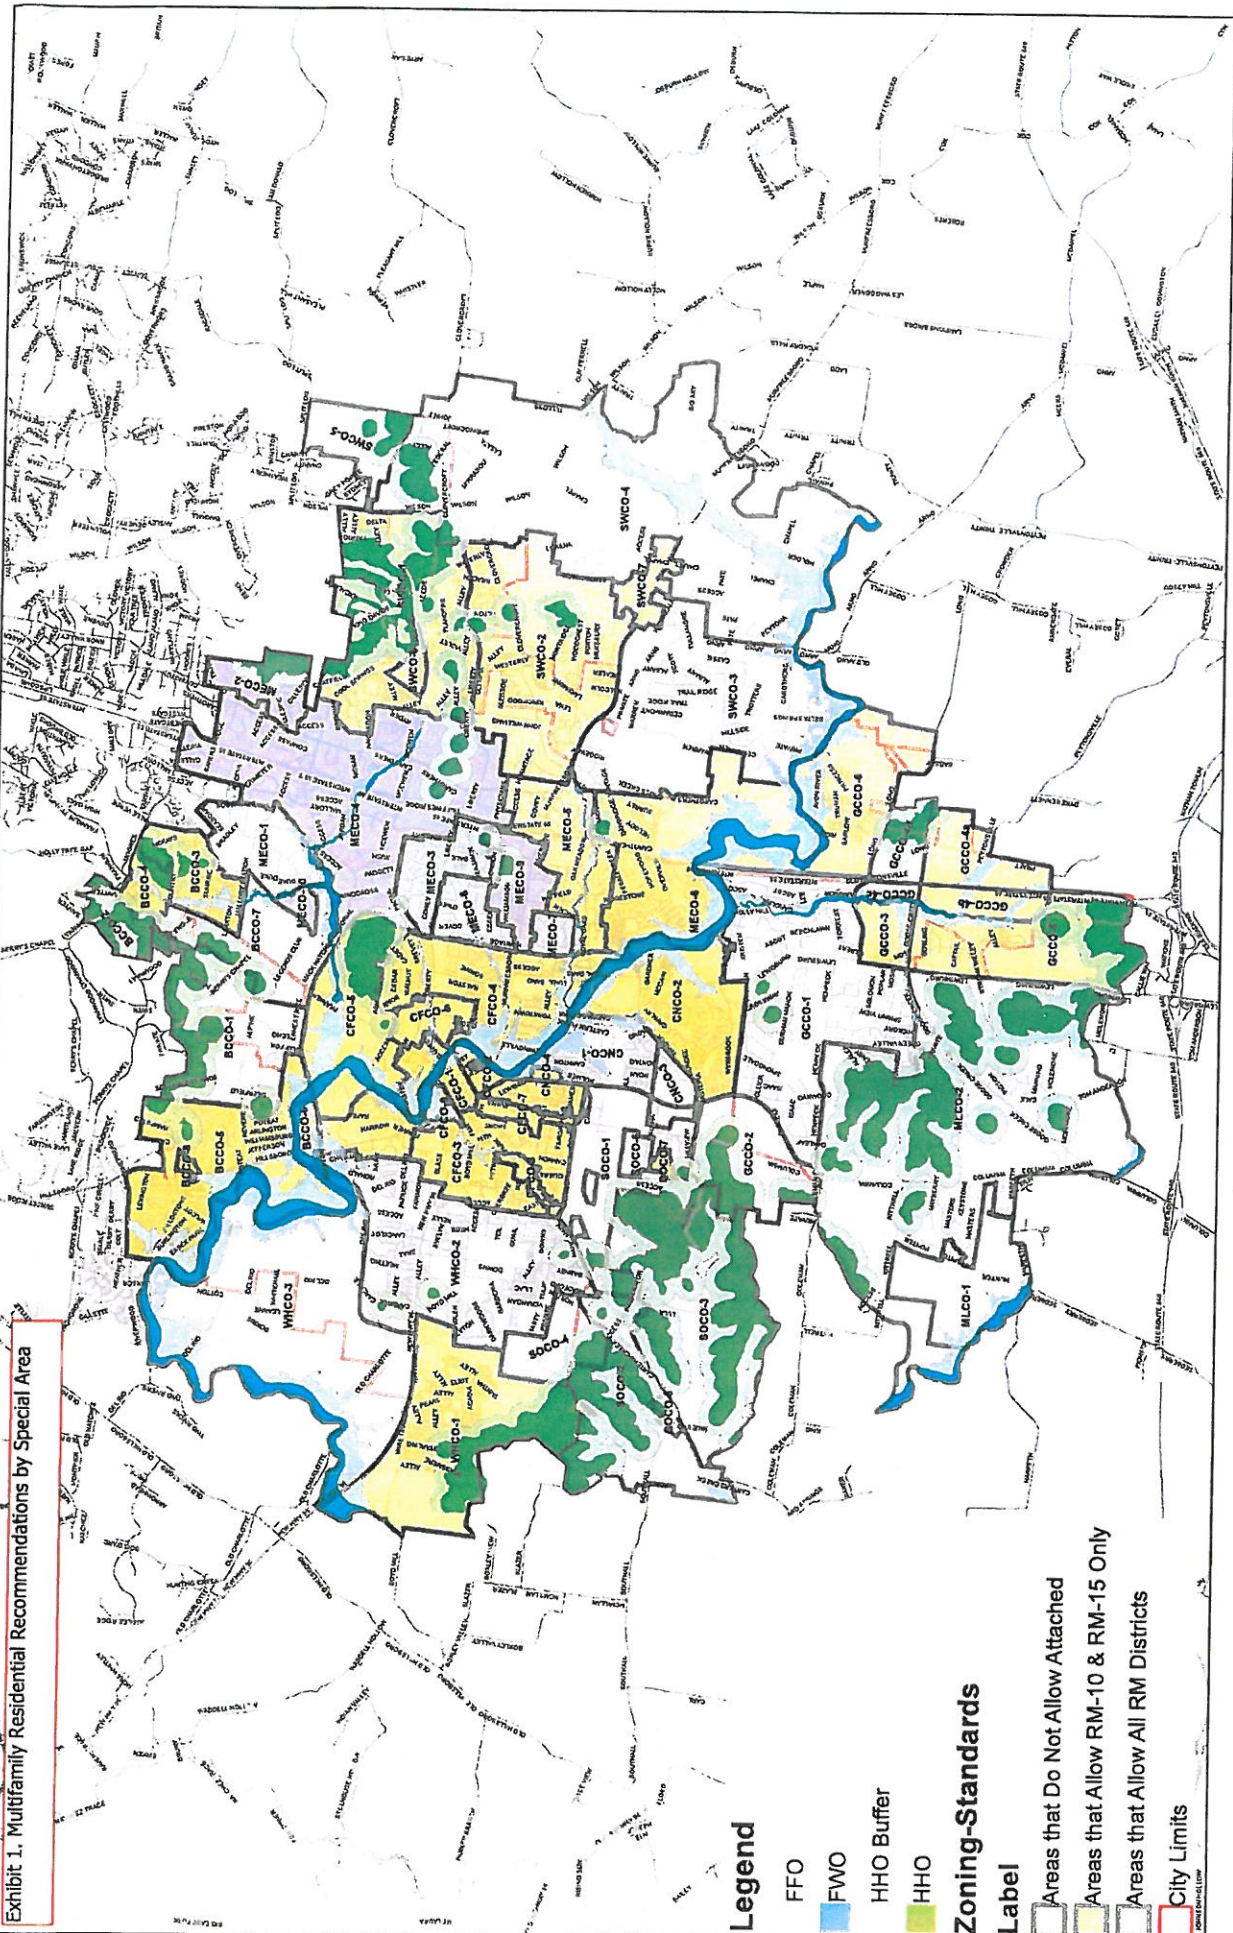

Exhibit 1. Multifamily Residential Recommendations by Special Area

Exhibit 1. Multifamily Residential Recommendations by Special Area

Legend

- FFO
- FWO
- HHO Buffer
- HHO

Zoning-Standards

Label

- Areas that Do Not Allow Attached
- Areas that Allow RM-10 & RM-15 Only
- Areas that Allow All RM Districts
- City Limits

Sheet 1

Sheet 2

Sheet 3

Sheet 4

Sheet 5

Exhibit 2. Proposed SD-R and SD-X Zoned Properties

Exhibit 2. Proposed SD-R and SD-X Zoned Properties

Sheet 2

Exhibit 2. Proposed SD-R and SD-X Zoned Properties

Proposed Zone

SD-R	(Yellow)
SD-X	(Red)

Sheet 4

Exhibit 2. Proposed SD-R and SD-X Zoned Properties

Sheet 5

Proposed Zone

- SD-R
- SD-X