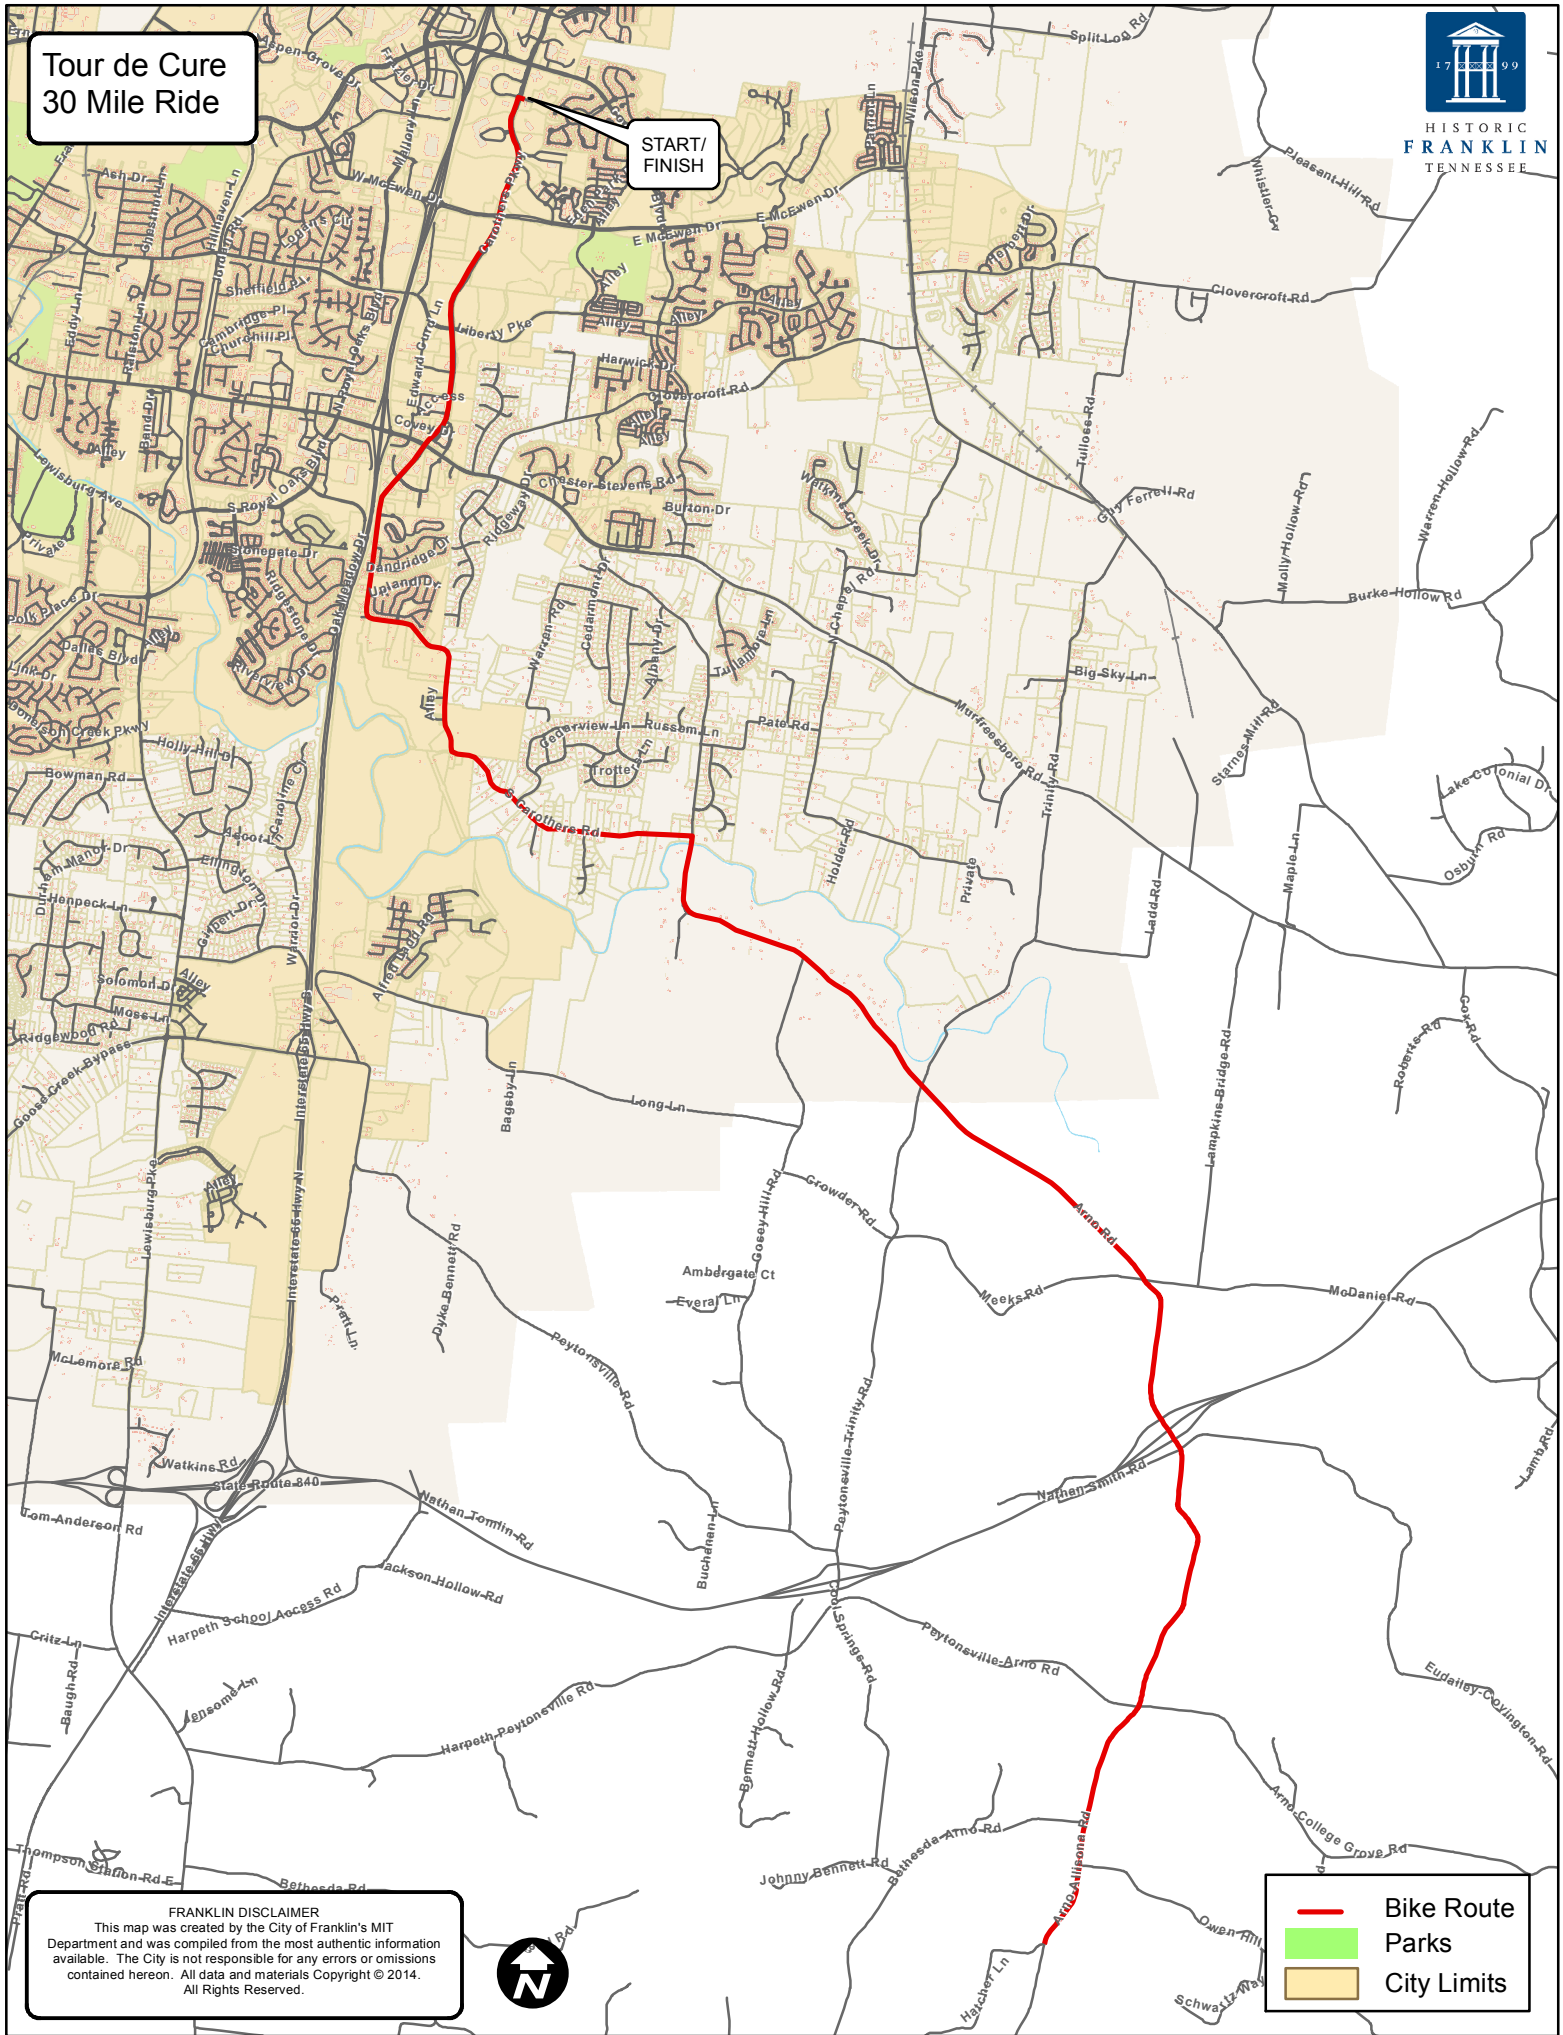

Tour de Cure 30 Mile Ride

HISTORIC
FRANKLIN
TENNESSEE

START/
FINISH

FRANKLIN DISCLAIMER
This map was created by the City of Franklin's MIT Department and was compiled from the most authentic information available. The City is not responsible for any errors or omissions contained hereon. All data and materials Copyright © 2014. All Rights Reserved.

- Bike Route
- Parks
- City Limits