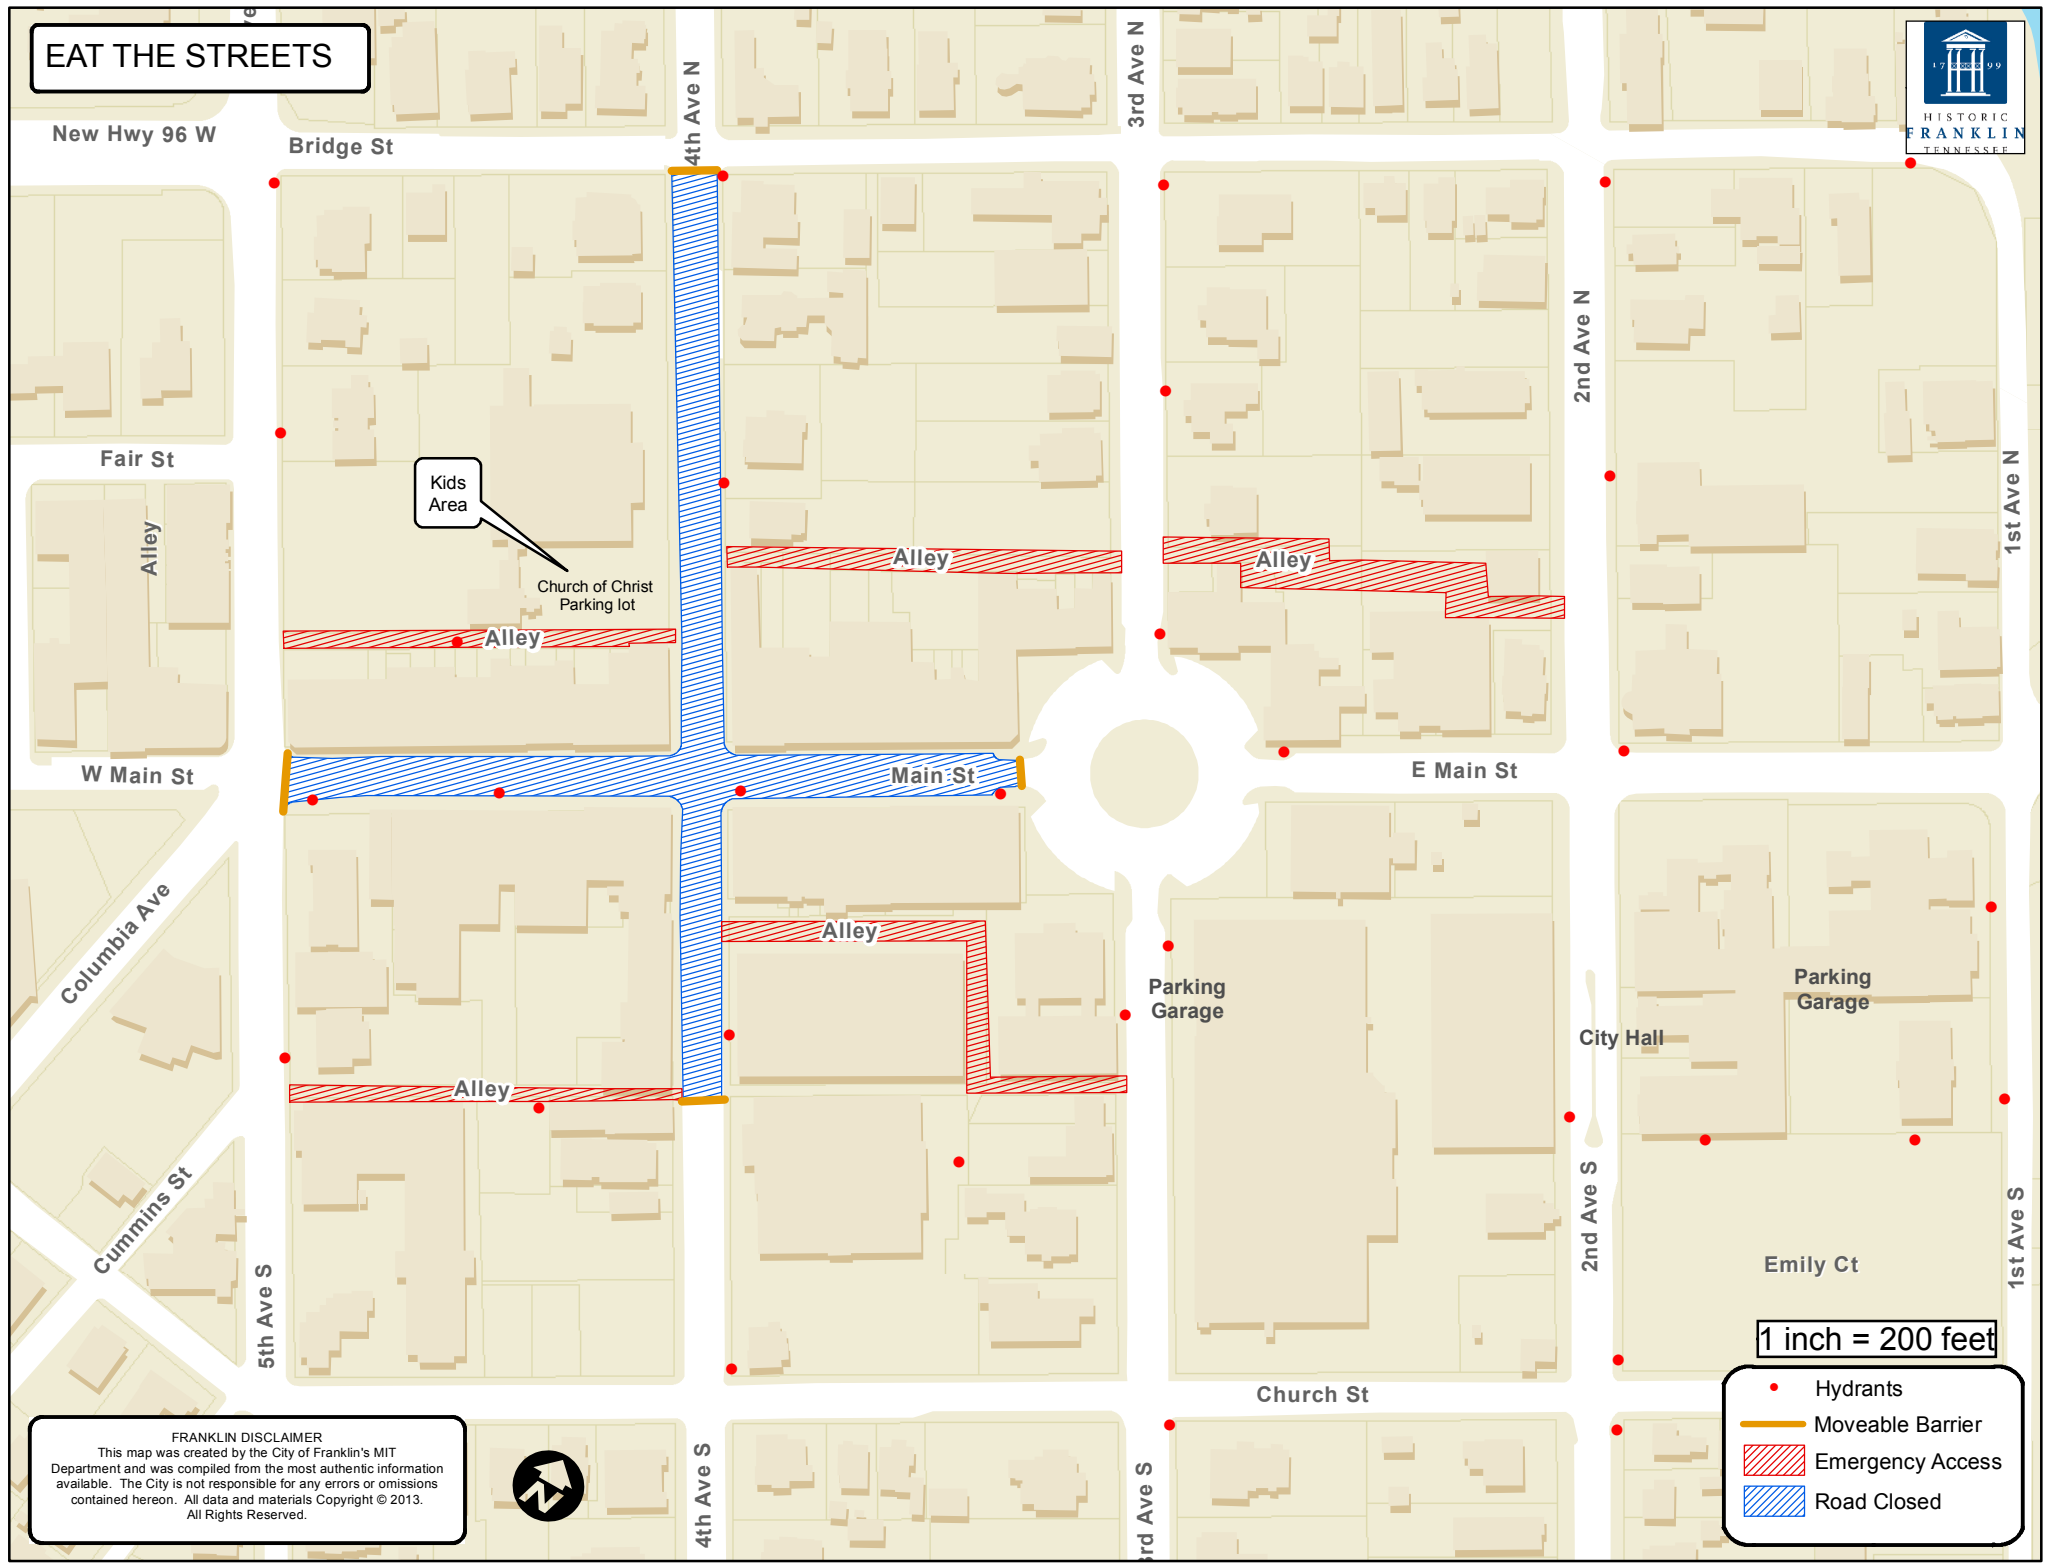

EAT THE STREETS

Kids Area
Church of Christ
Parking lot

1 inch = 200 feet

- Hydrants
- Moveable Barrier
- Emergency Access
- Road Closed

FRANKLIN DISCLAIMER
 This map was created by the City of Franklin's MIT Department and was compiled from the most authentic information available. The City is not responsible for any errors or omissions contained hereon. All data and materials Copyright © 2013. All Rights Reserved.