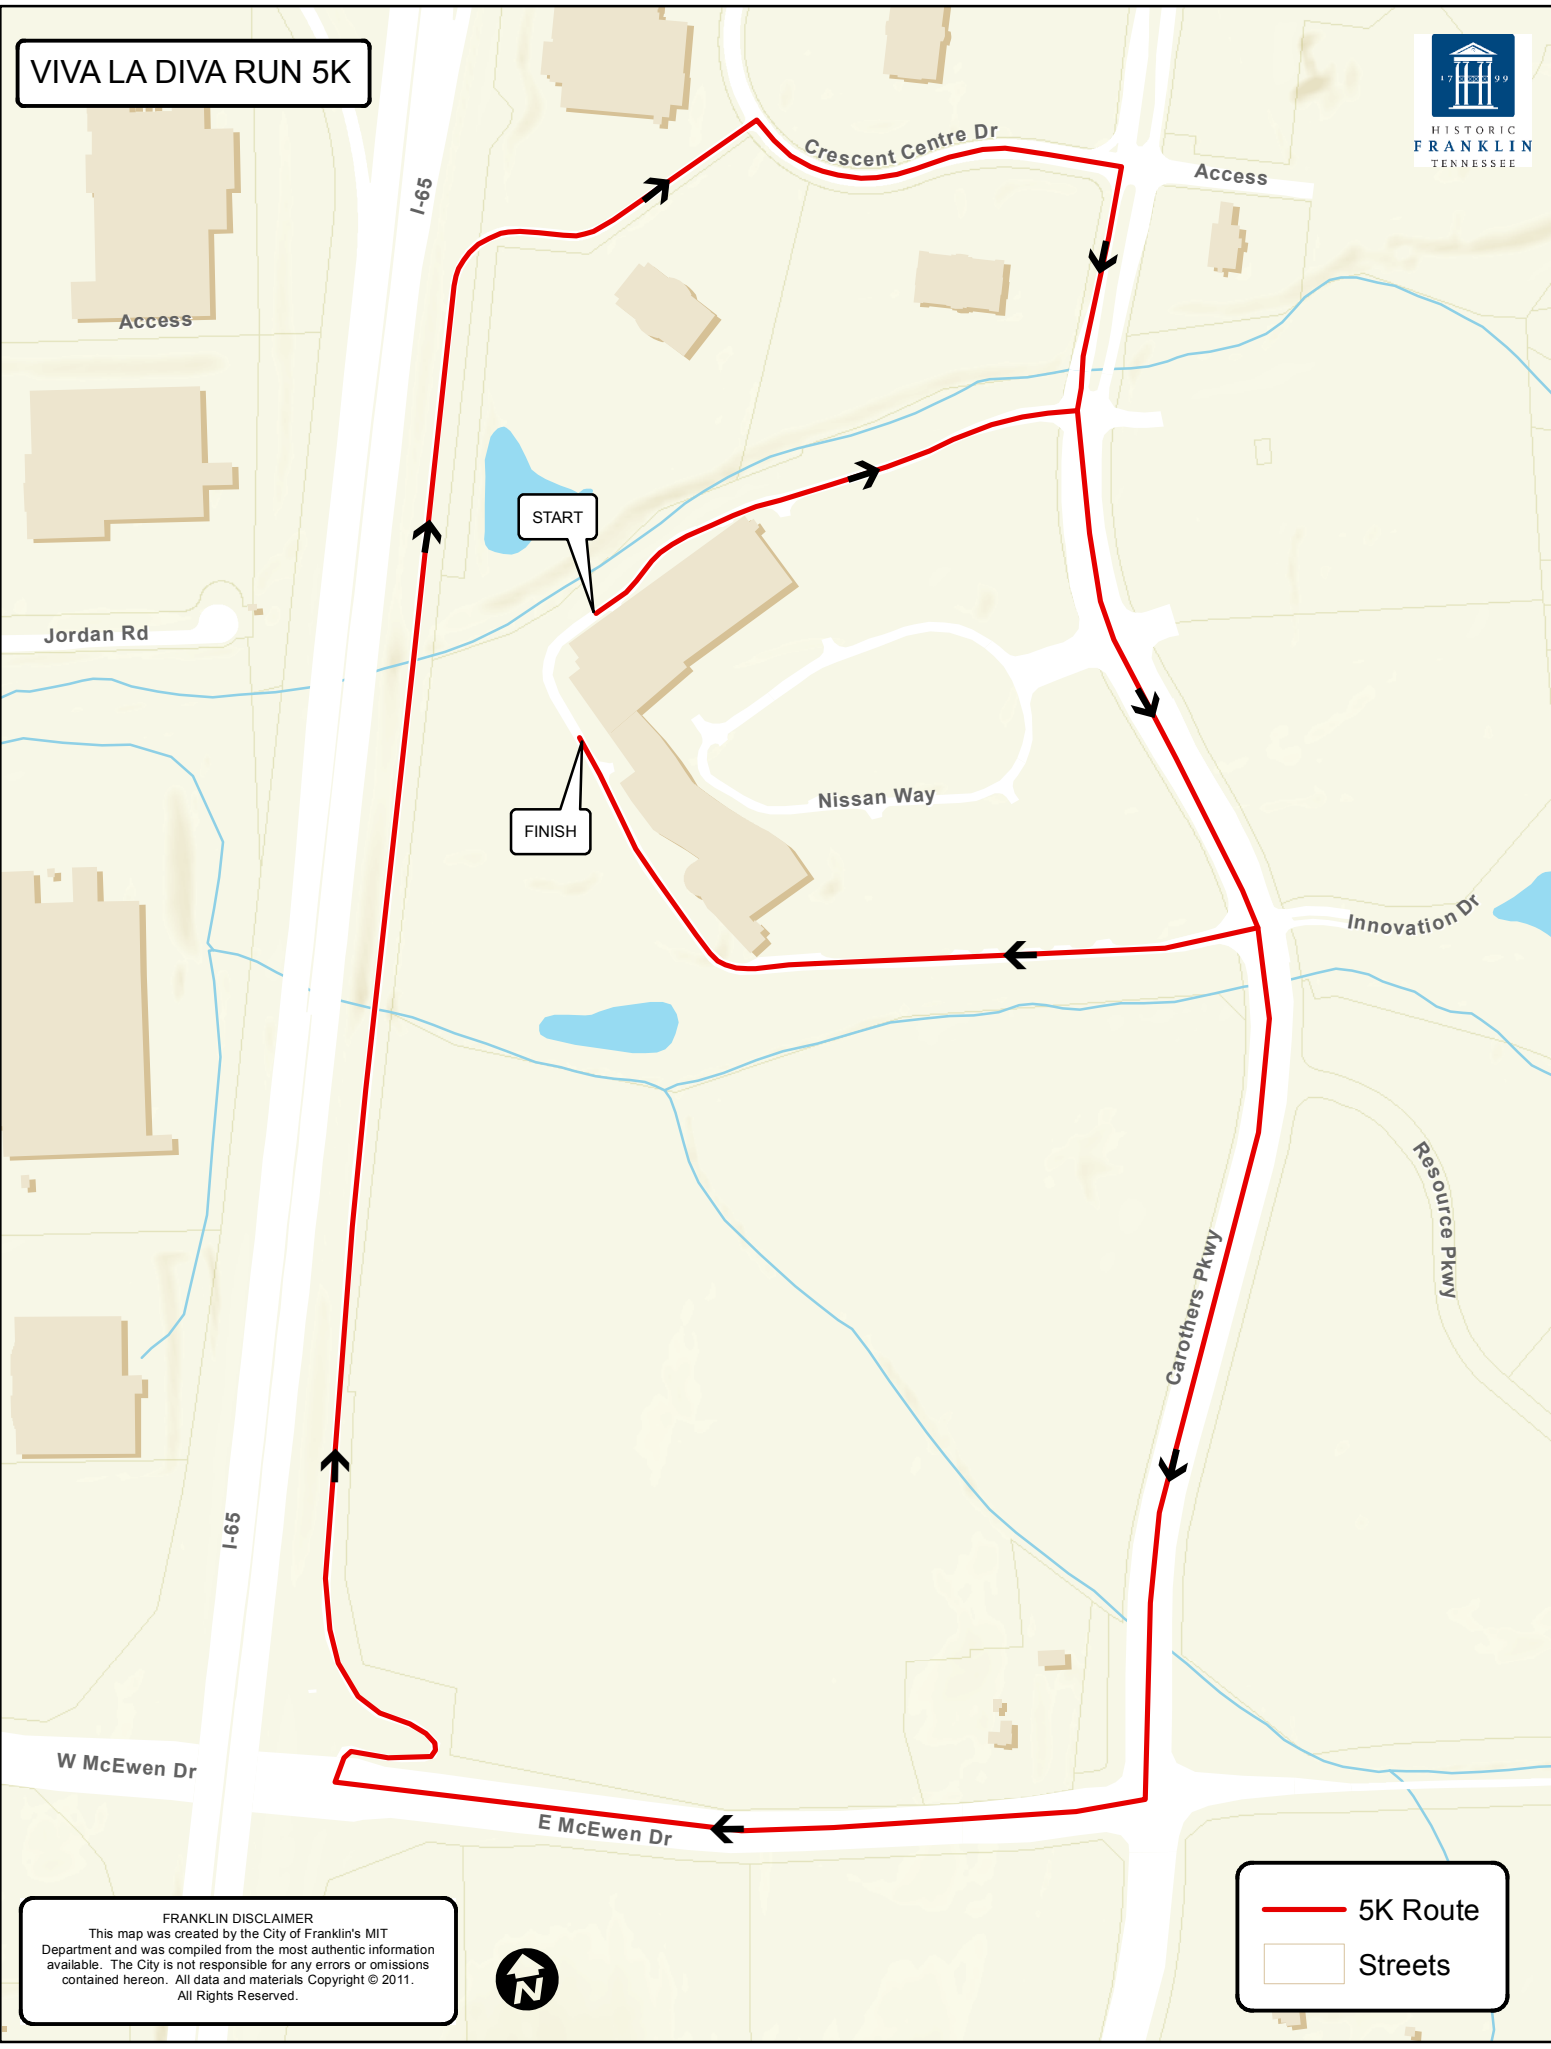

VIVA LA DIVA RUN 5K

START

FINISH

Jordan Rd

Crescent Centre Dr

Access

Nissan Way

Innovation Dr

Resource Pkwy

Carothers Pkwy

W McEwen Dr

E McEwen Dr

I-65

I-65

FRANKLIN DISCLAIMER
This map was created by the City of Franklin's MIT Department and was compiled from the most authentic information available. The City is not responsible for any errors or omissions contained hereon. All data and materials Copyright © 2011. All Rights Reserved.

— 5K Route

Streets