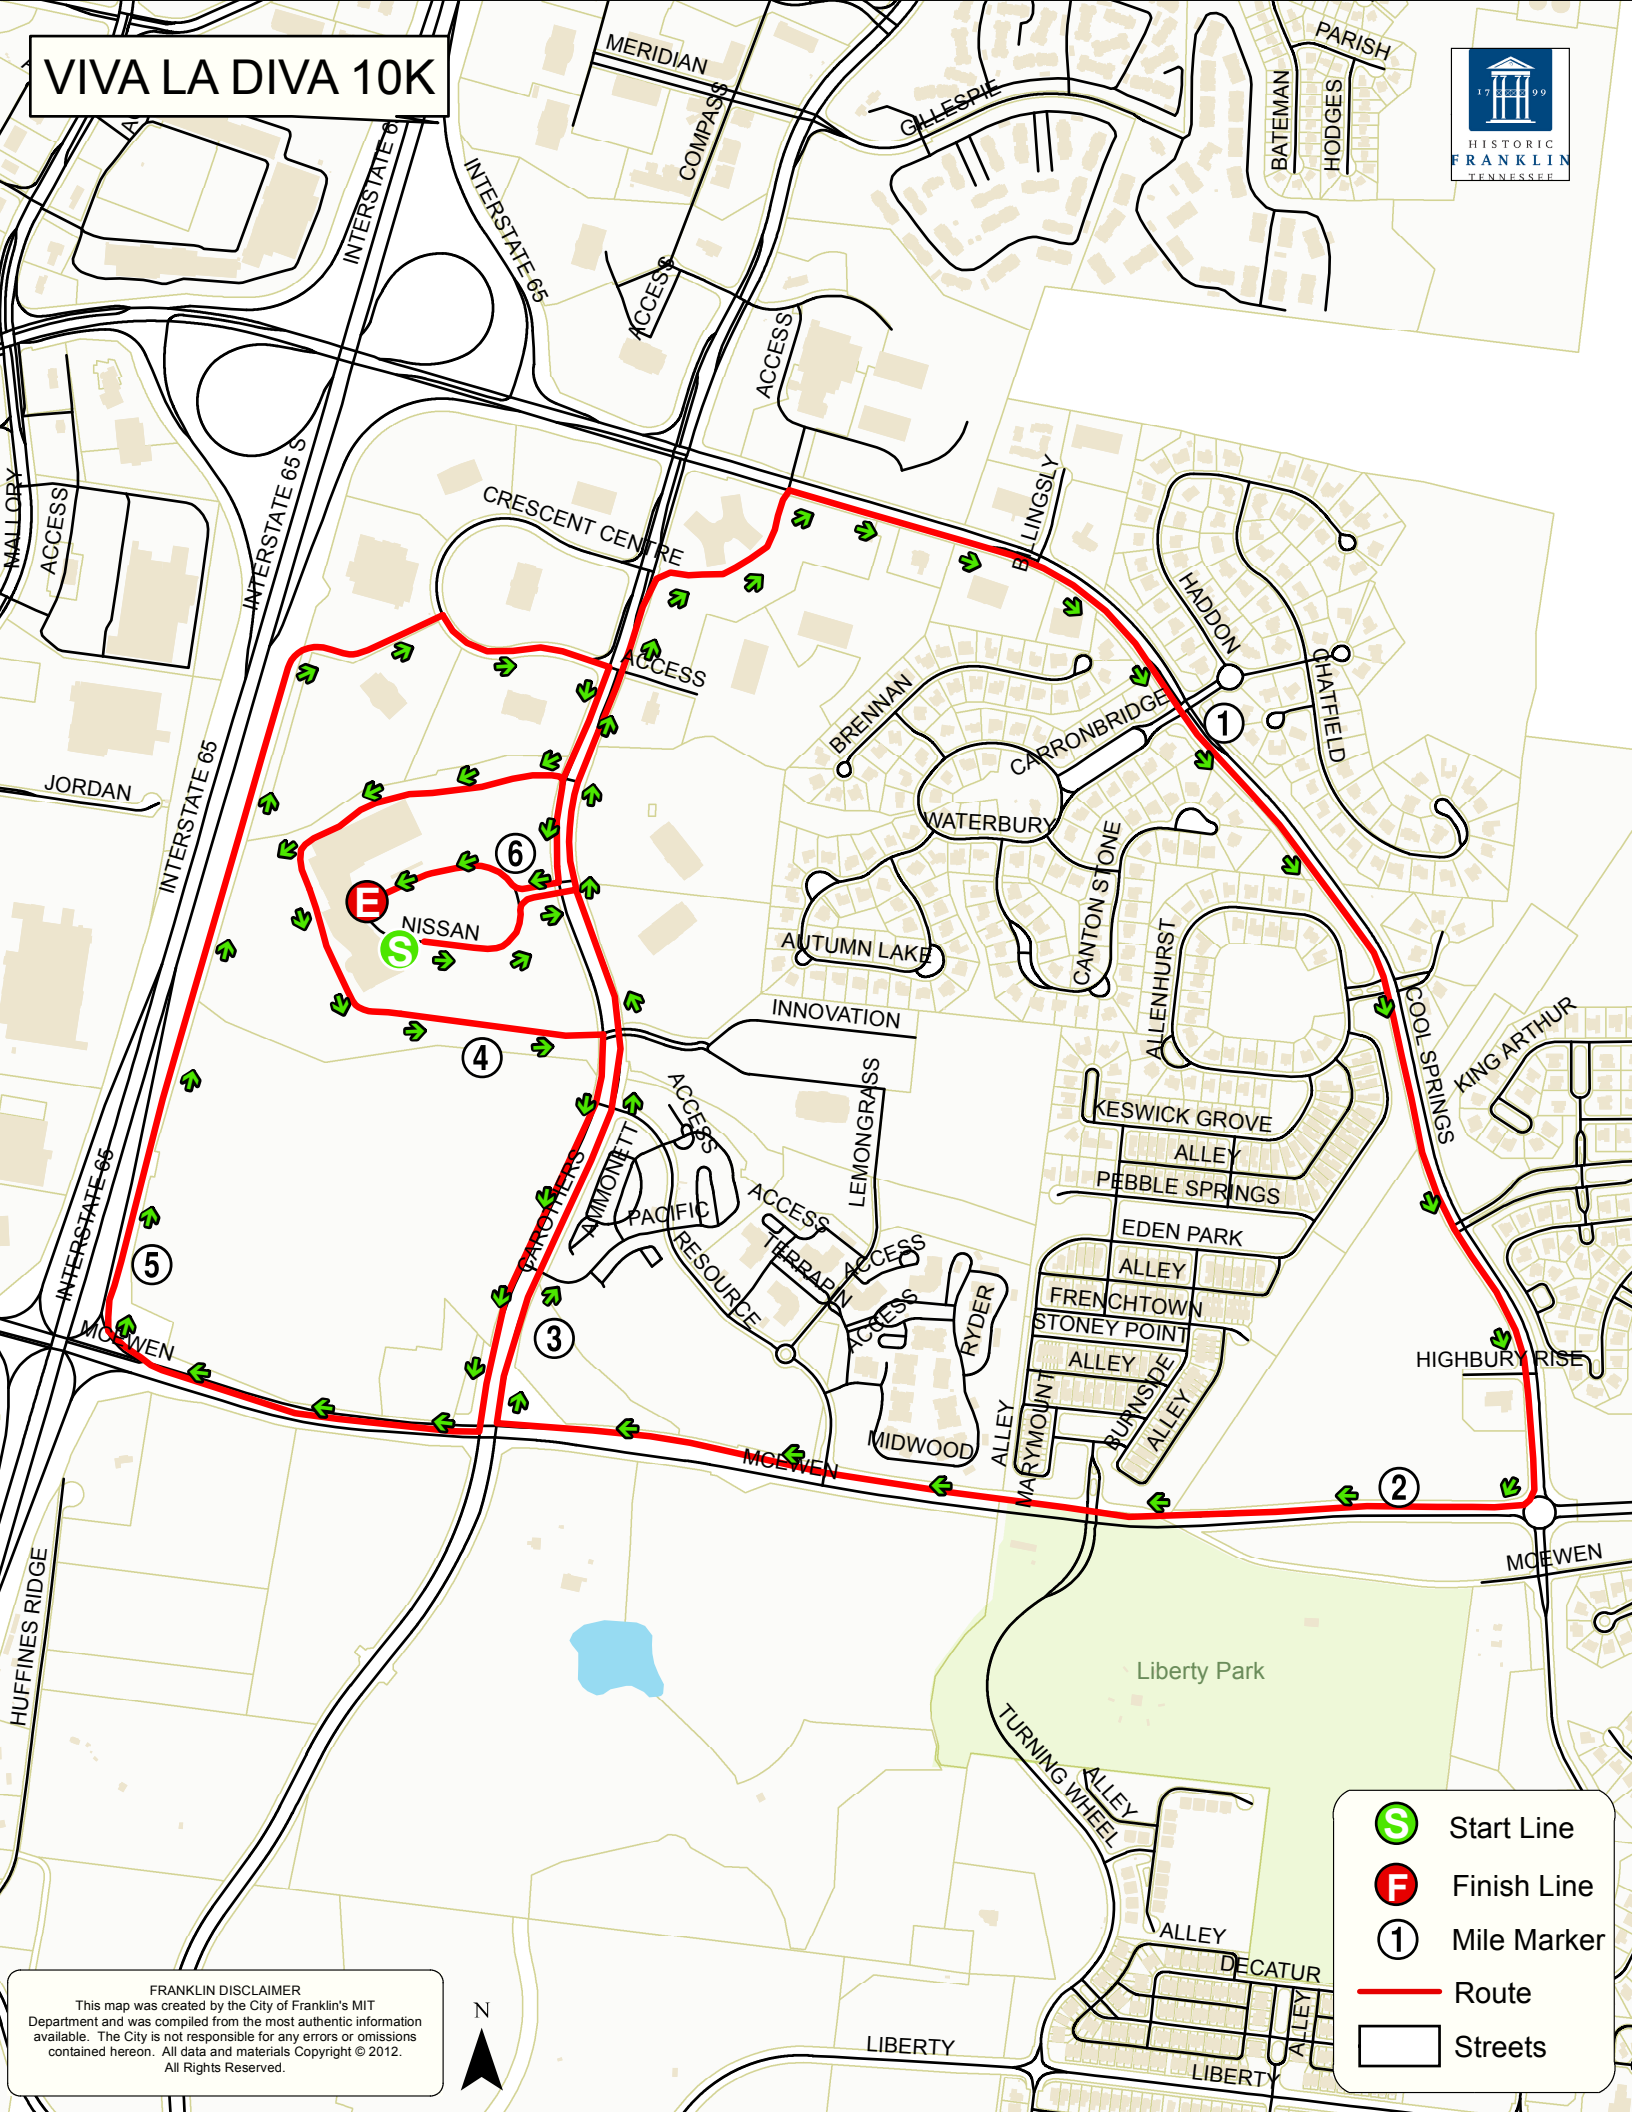

# VIVA LA DIVA 10K

- S Start Line
- F Finish Line
- 1 Mile Marker
- Route
- Streets

**FRANKLIN DISCLAIMER**  
 This map was created by the City of Franklin's MIT Department and was compiled from the most authentic information available. The City is not responsible for any errors or omissions contained herein. All data and materials Copyright © 2012. All Rights Reserved.