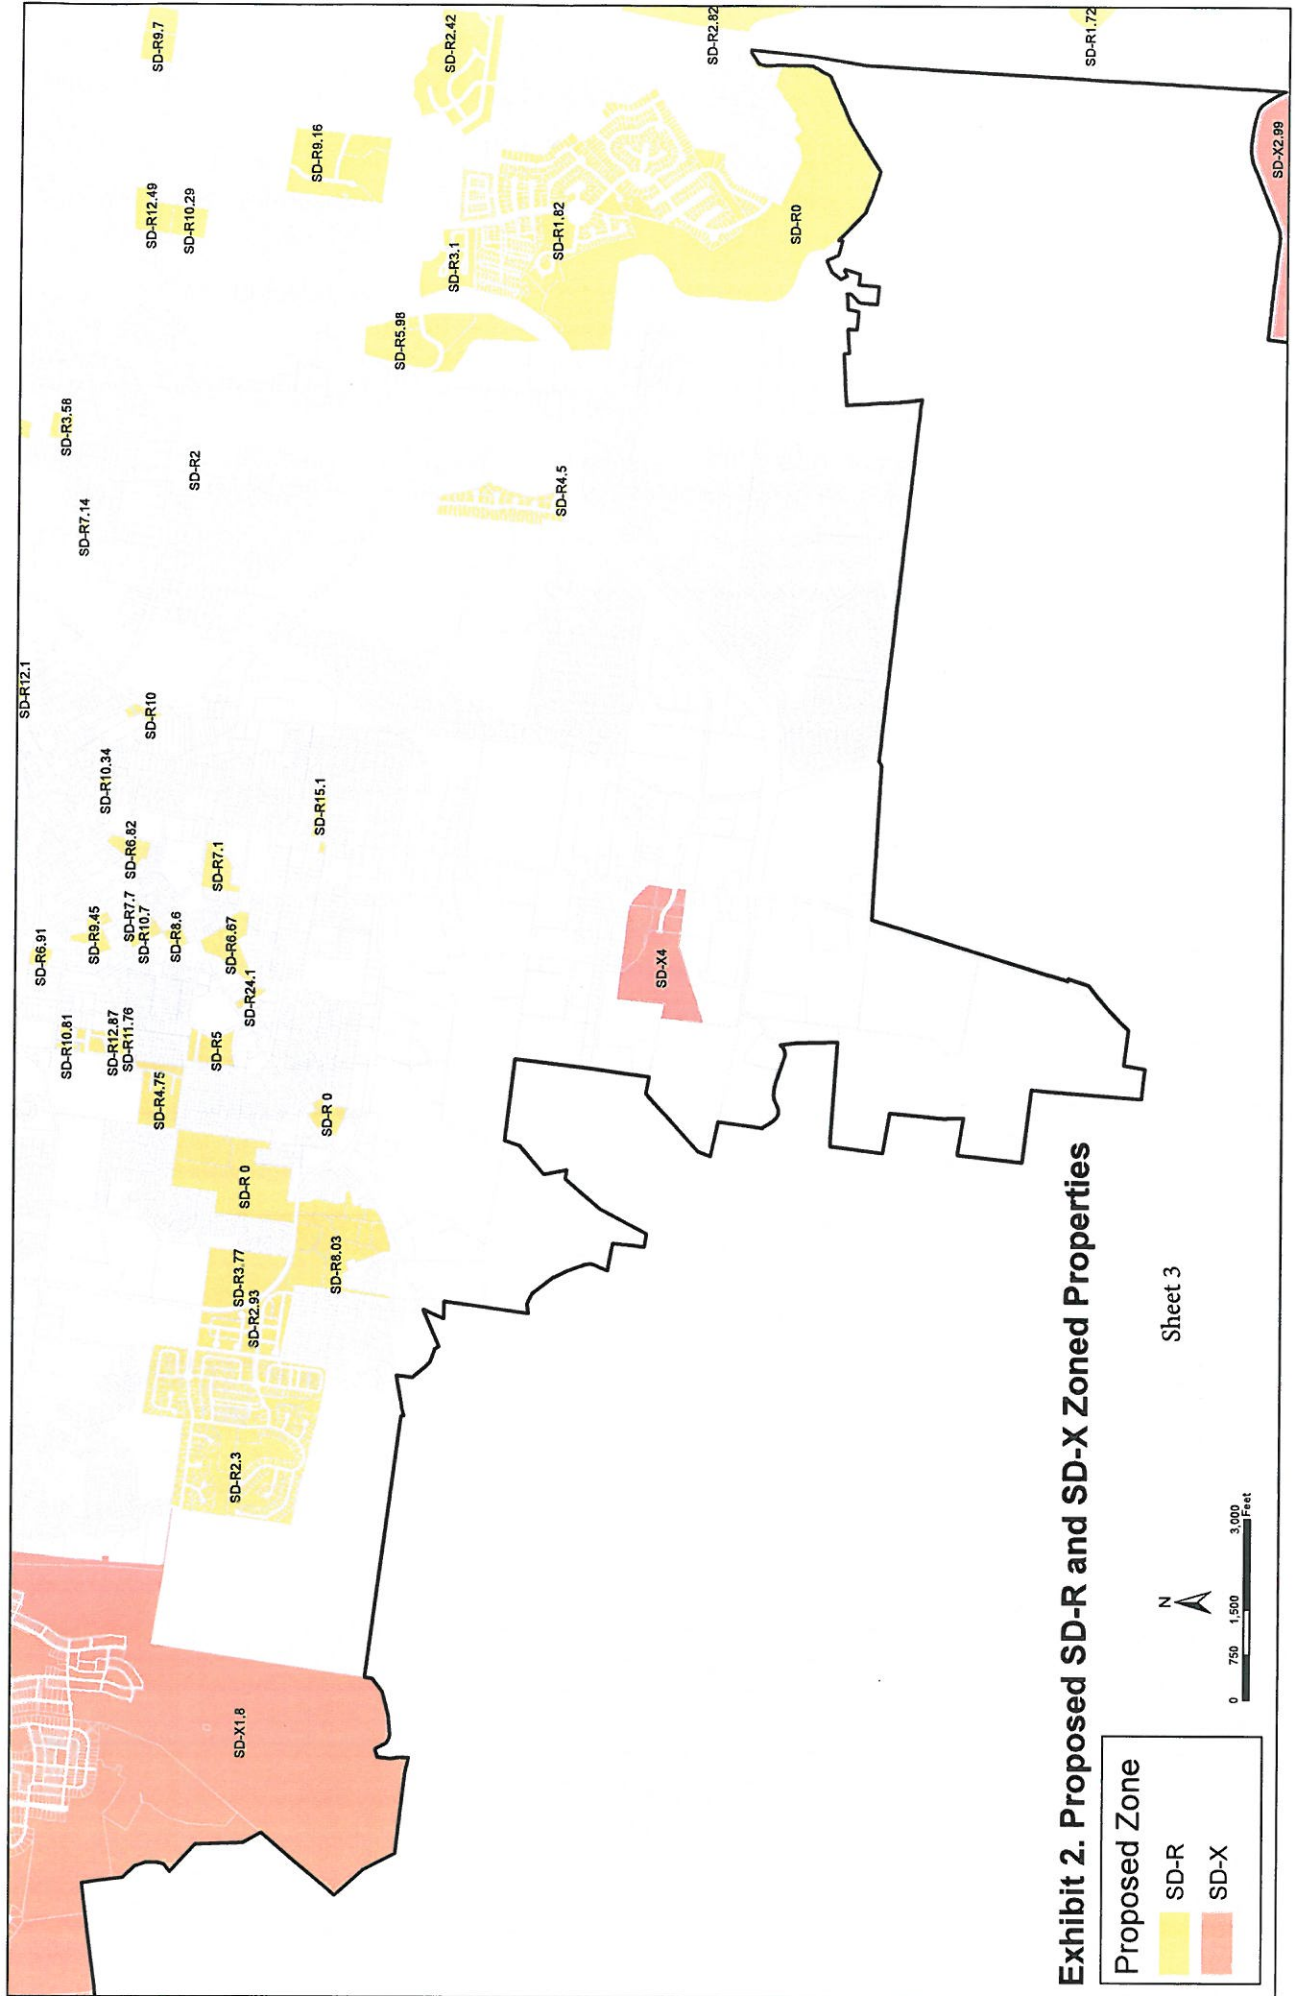

Exhibit 1. Multifamily Residential Recommendations by Special Area

**Legend**

- FFO
- FWO
- HHO Buffer
- HHO

**Zoning-Standards**

**Label**

- Areas that Do Not Allow Attached
- Areas that Allow RM-10 & RM-15 Only
- Areas that Allow All RM Districts
- City Limits

**Exhibit 2. Proposed SD-R and SD-X Zoned Properties**

# Exhibit 2. Proposed SD-R and SD-X Zoned Properties

**Proposed Zone**

Yellow	SD-R
Red	SD-X

Sheet 1

# Exhibit 2. Proposed SD-R and SD-X Zoned Properties

Proposed Zone

SD-R	SD-X
------	------

Sheet 2

**Exhibit 2. Proposed SD-R and SD-X Zoned Properties**

**Proposed Zone**

- SD-R
- SD-X

Sheet 3