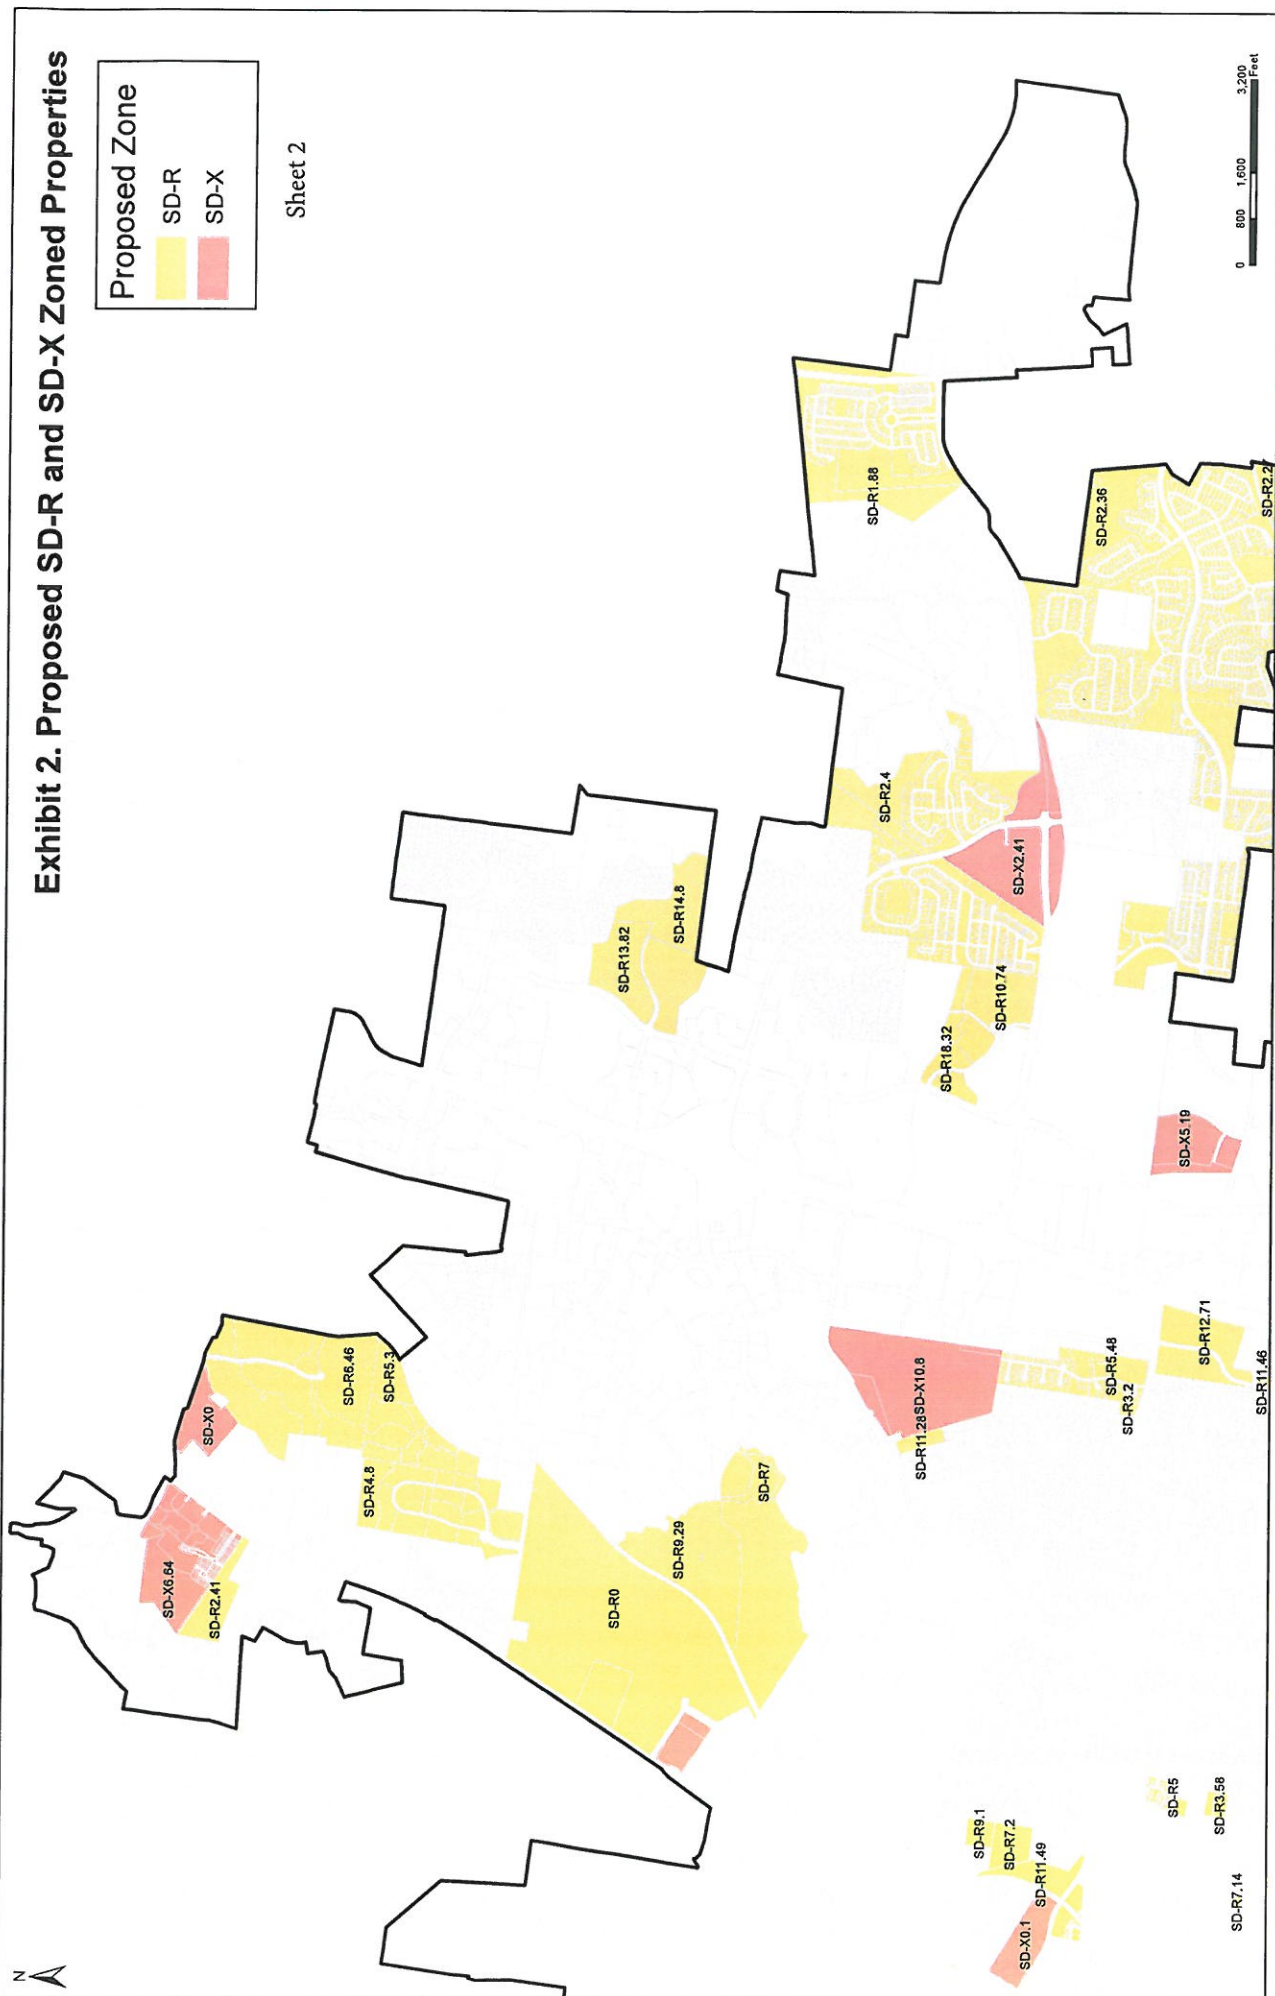

Exhibit 1. Multifamily Residential Recommendations by Special Area

**Legend**

- FFO
- FWO
- HHO Buffer
- HHO

**Zoning-Standards**

**Label**

- Areas that Do Not Allow Attached
- Areas that Allow RM-10 & RM-15 Only
- Areas that Allow All RM Districts
- City Limits

**Exhibit 2. Proposed SD-R and SD-X Zoned Properties**

# Exhibit 2. Proposed SD-R and SD-X Zoned Properties

**Proposed Zone**

Yellow	SD-R
Red	SD-X

Sheet 1

# Exhibit 2. Proposed SD-R and SD-X Zoned Properties

Proposed Zone

SD-R	SD-X
------	------

Sheet 2

**Exhibit 2. Proposed SD-R and SD-X Zoned Properties**

**Proposed Zone**

- SD-R
- SD-X

Sheet 3