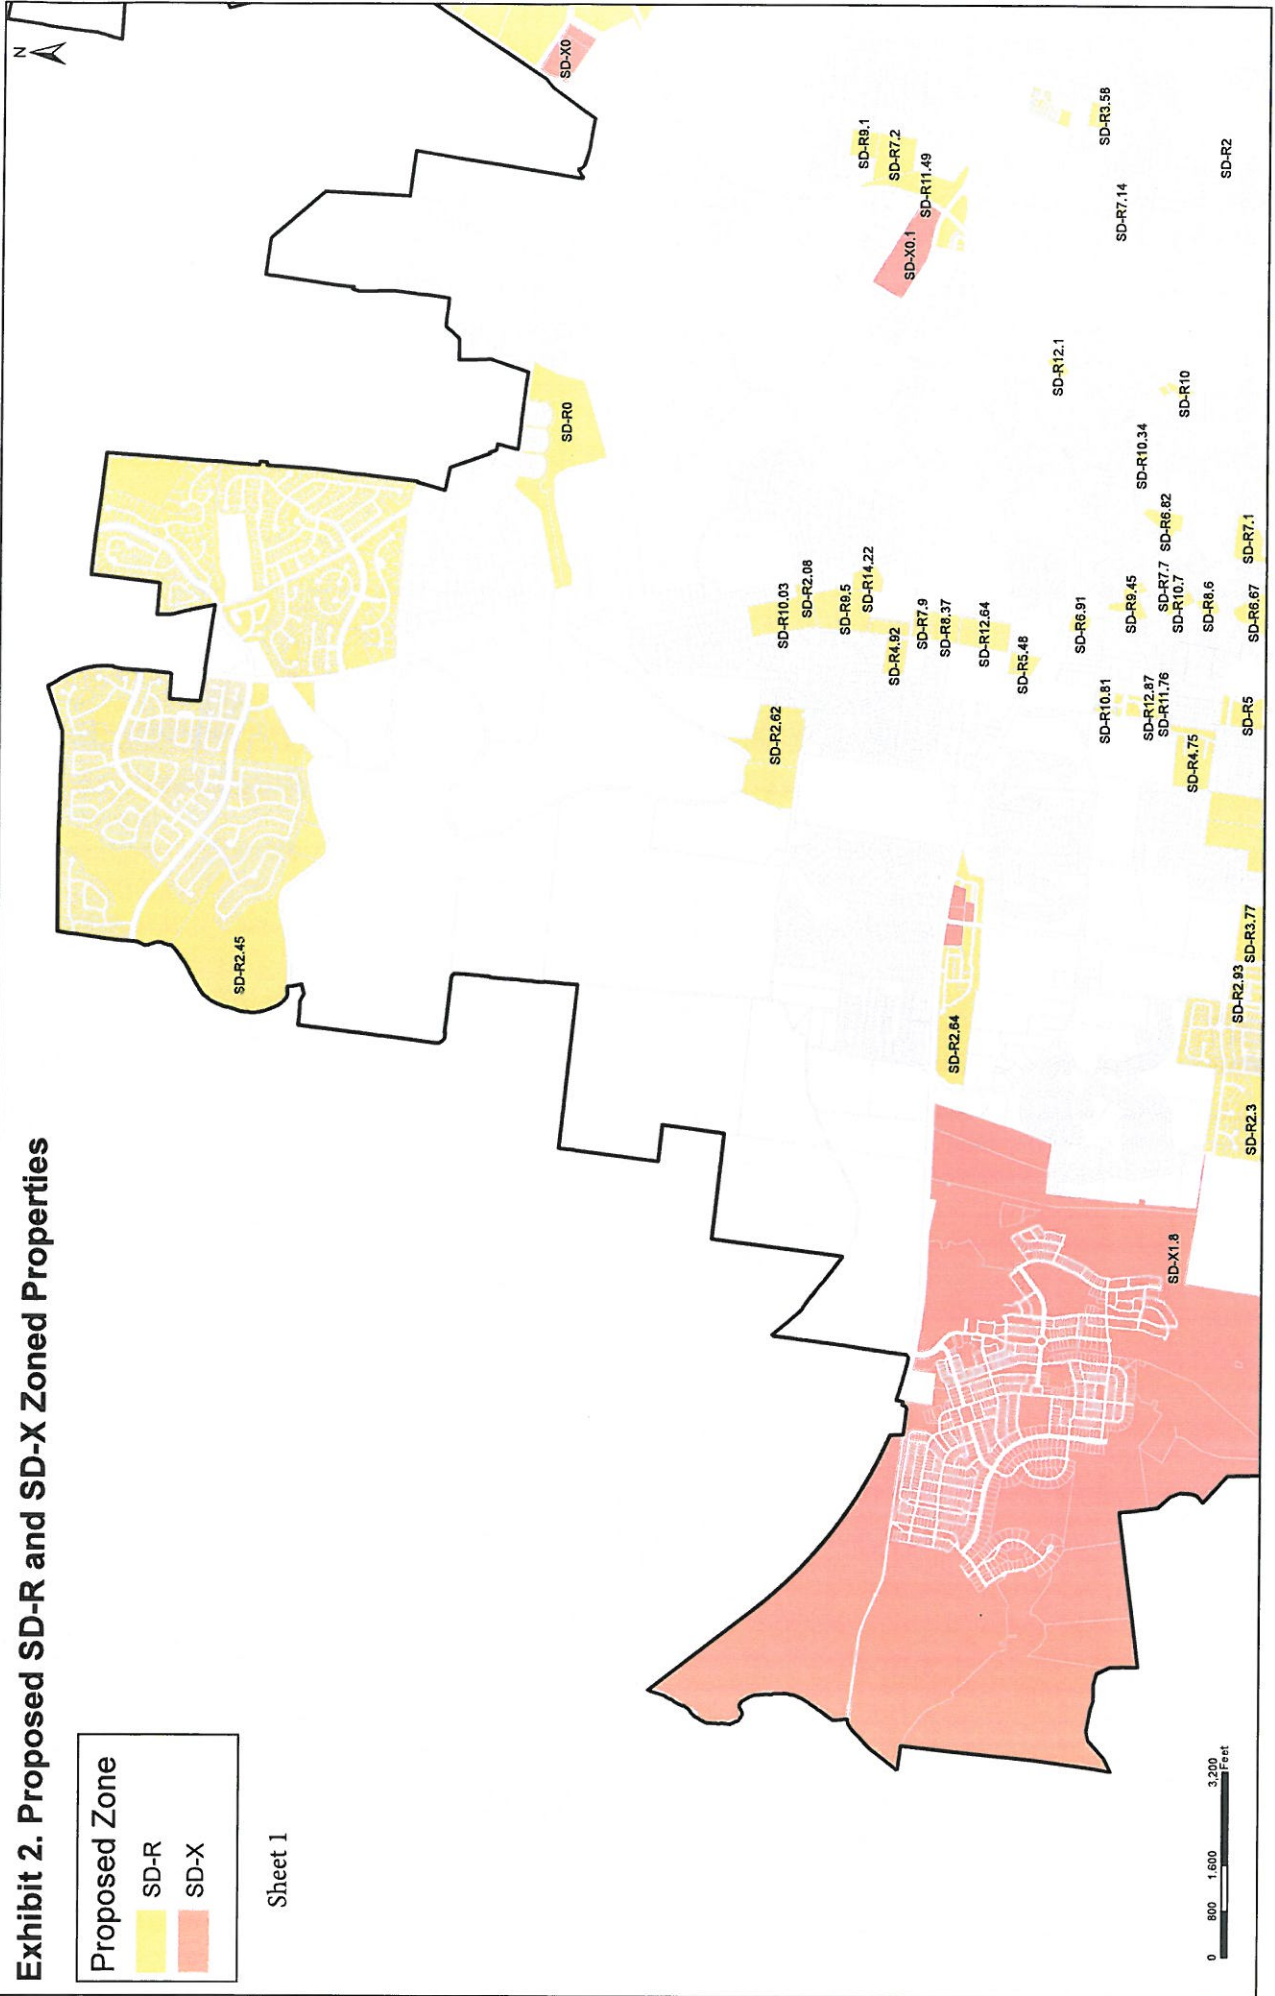

Exhibit 1. Multifamily Residential Recommendations by Special Area

**Legend**

- FFO
- FWO
- HHO Buffer
- HHO

**Zoning-Standards**

**Label**

- Areas that Do Not Allow Attached
- Areas that Allow RM-10 & RM-15 Only
- Areas that Allow All RM Districts
- City Limits

**Exhibit 2. Proposed SD-R and SD-X Zoned Properties**

# Exhibit 2. Proposed SD-R and SD-X Zoned Properties

**Proposed Zone**

Yellow	SD-R
Red	SD-X

Sheet 1