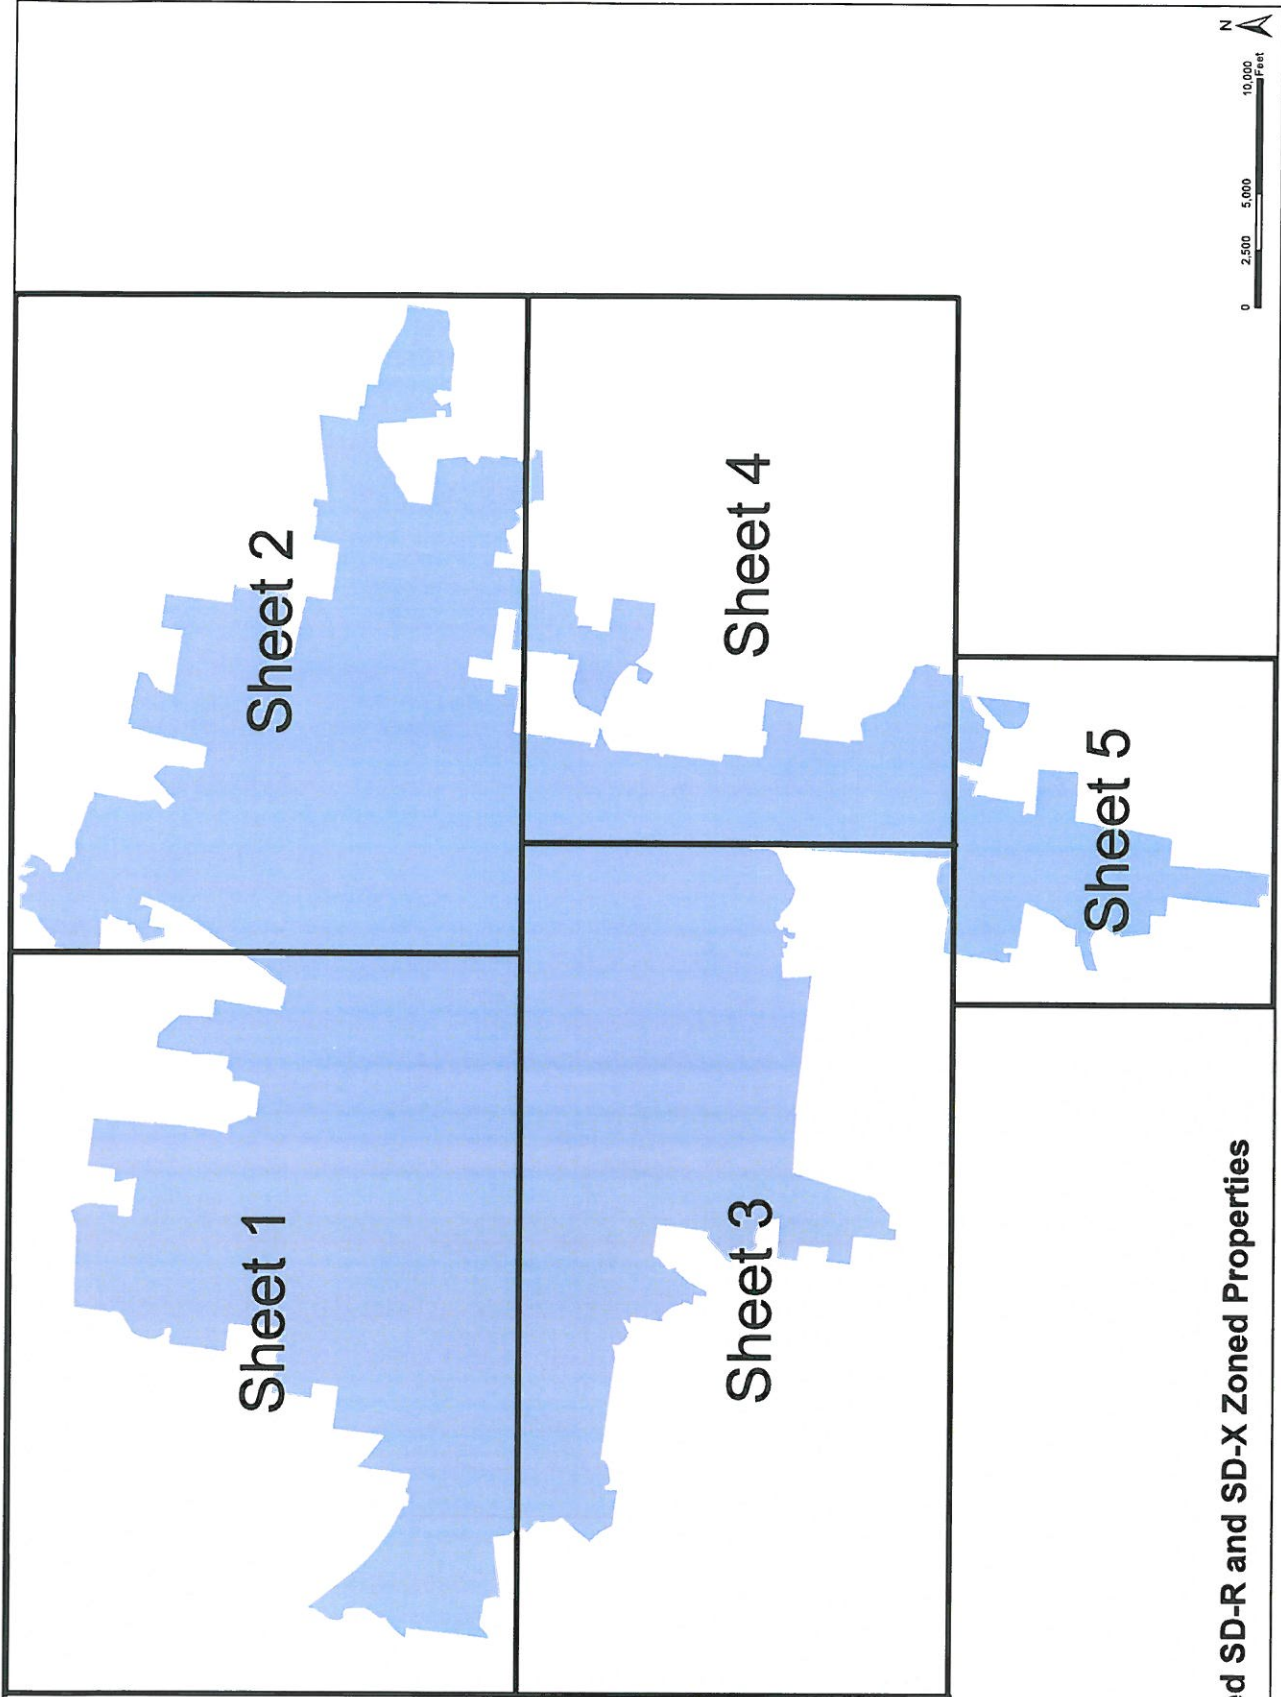

Exhibit 1. Multifamily Residential Recommendations by Special Area

**Legend**

- FFO
- FWO
- HHO Buffer
- HHO

**Zoning-Standards**

**Label**

- Areas that Do Not Allow Attached
- Areas that Allow RM-10 & RM-15 Only
- Areas that Allow All RM Districts
- City Limits

**Exhibit 2. Proposed SD-R and SD-X Zoned Properties**

# Exhibit 2. Proposed SD-R and SD-X Zoned Properties

**Proposed Zone**

Yellow	SD-R
Red	SD-X

Sheet 1