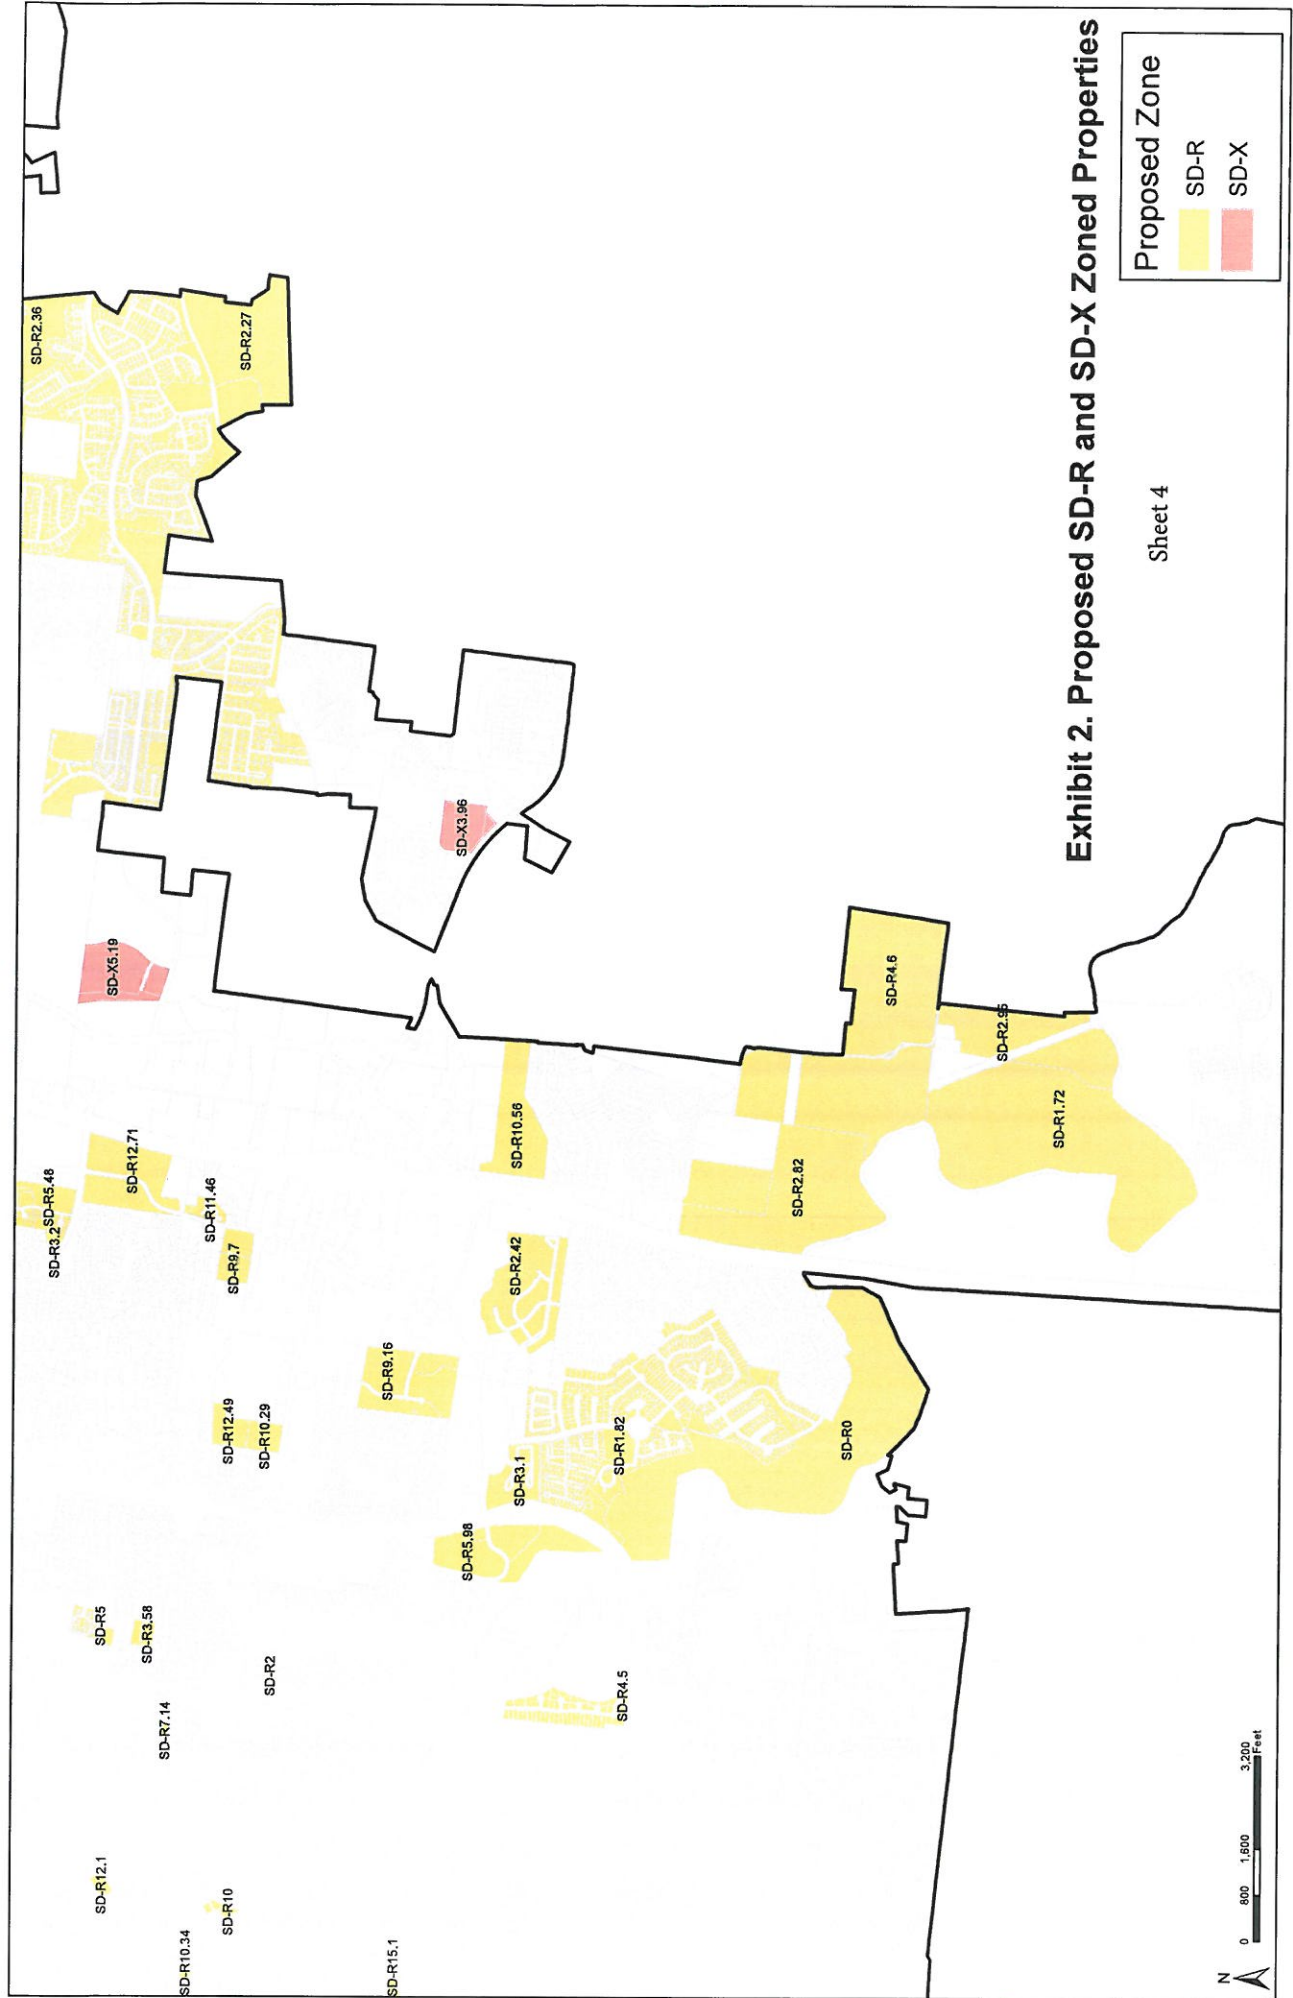

Exhibit 1. Multifamily Residential Recommendations by Special Area

**Legend**

- FFO
- FWO
- HHO Buffer
- HHO

**Zoning-Standards**

**Label**

- Areas that Do Not Allow Attached
- Areas that Allow RM-10 & RM-15 Only
- Areas that Allow All RM Districts
- City Limits

# Exhibit 2. Proposed SD-R and SD-X Zoned Properties

**Proposed Zone**

Yellow	SD-R
Red	SD-X

Sheet 1

# Exhibit 2. Proposed SD-R and SD-X Zoned Properties

Proposed Zone

SD-R	SD-X
------	------

Sheet 2

**Exhibit 2. Proposed SD-R and SD-X Zoned Properties**

**Proposed Zone**

- SD-R
- SD-X

Sheet 3

Exhibit 2. Proposed SD-R and SD-X Zoned Properties

Proposed Zone

- SD-R
- SD-X

Sheet 4

**Exhibit 2. Proposed SD-R and SD-X Zoned Properties**