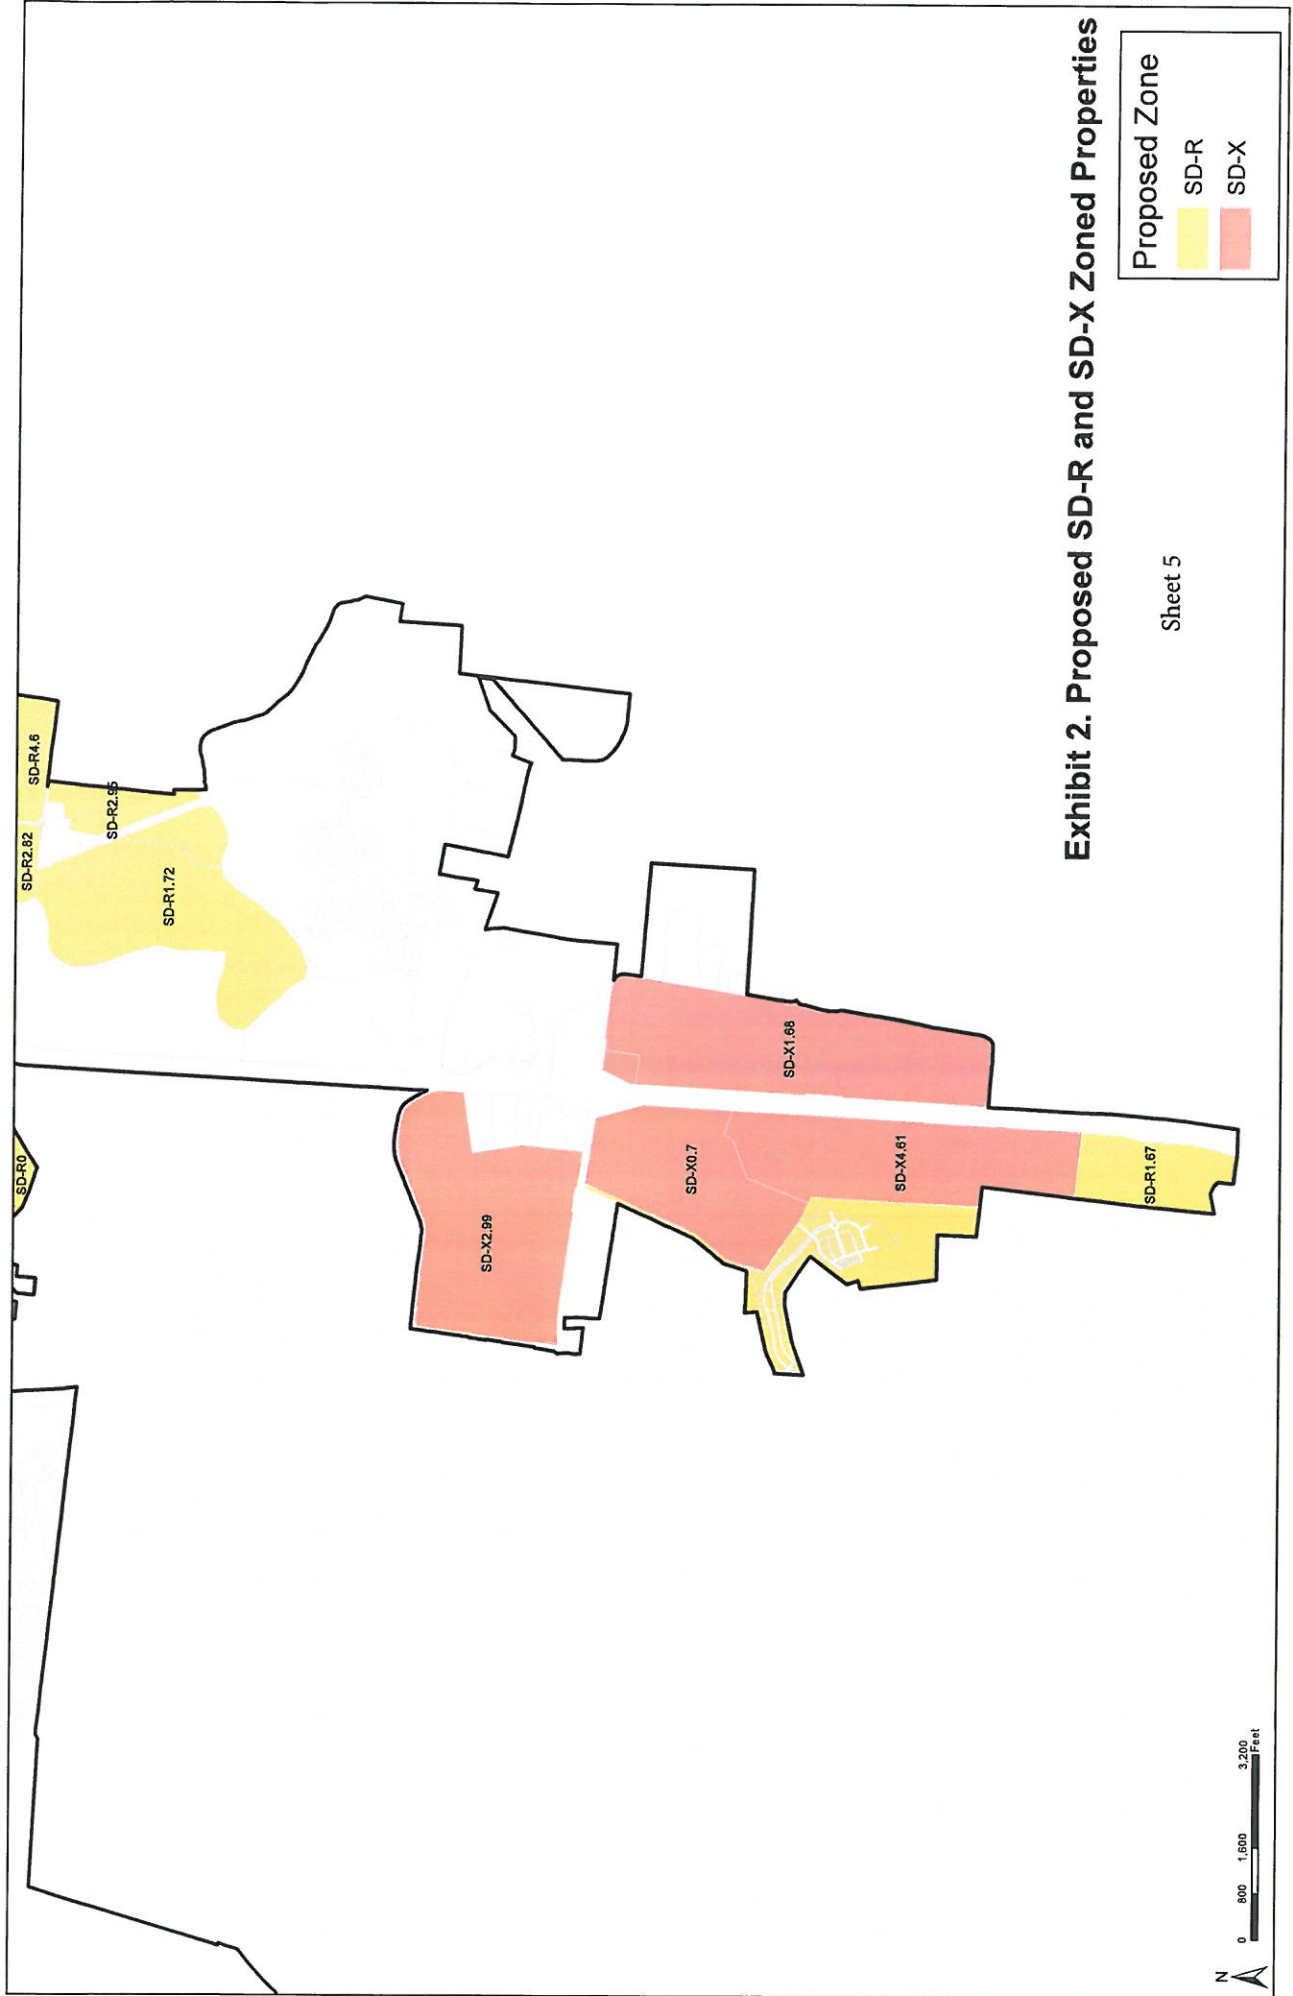

Exhibit 1. Multifamily Residential Recommendations by Special Area

**Legend**

- FFO
- FWO
- HHO Buffer
- HHO

**Zoning-Standards**

**Label**

- Areas that Do Not Allow Attached
- Areas that Allow RM-10 & RM-15 Only
- Areas that Allow All RM Districts
- City Limits

# Exhibit 2. Proposed SD-R and SD-X Zoned Properties

**Proposed Zone**

Yellow	SD-R
Red	SD-X

Sheet 1

# Exhibit 2. Proposed SD-R and SD-X Zoned Properties

Proposed Zone

SD-R	SD-X
------	------

Sheet 2

**Exhibit 2. Proposed SD-R and SD-X Zoned Properties**

**Proposed Zone**

- SD-R
- SD-X

Sheet 3

Exhibit 2. Proposed SD-R and SD-X Zoned Properties

Proposed Zone

- SD-R
- SD-X

Sheet 4

**Exhibit 2. Proposed SD-R and SD-X Zoned Properties**