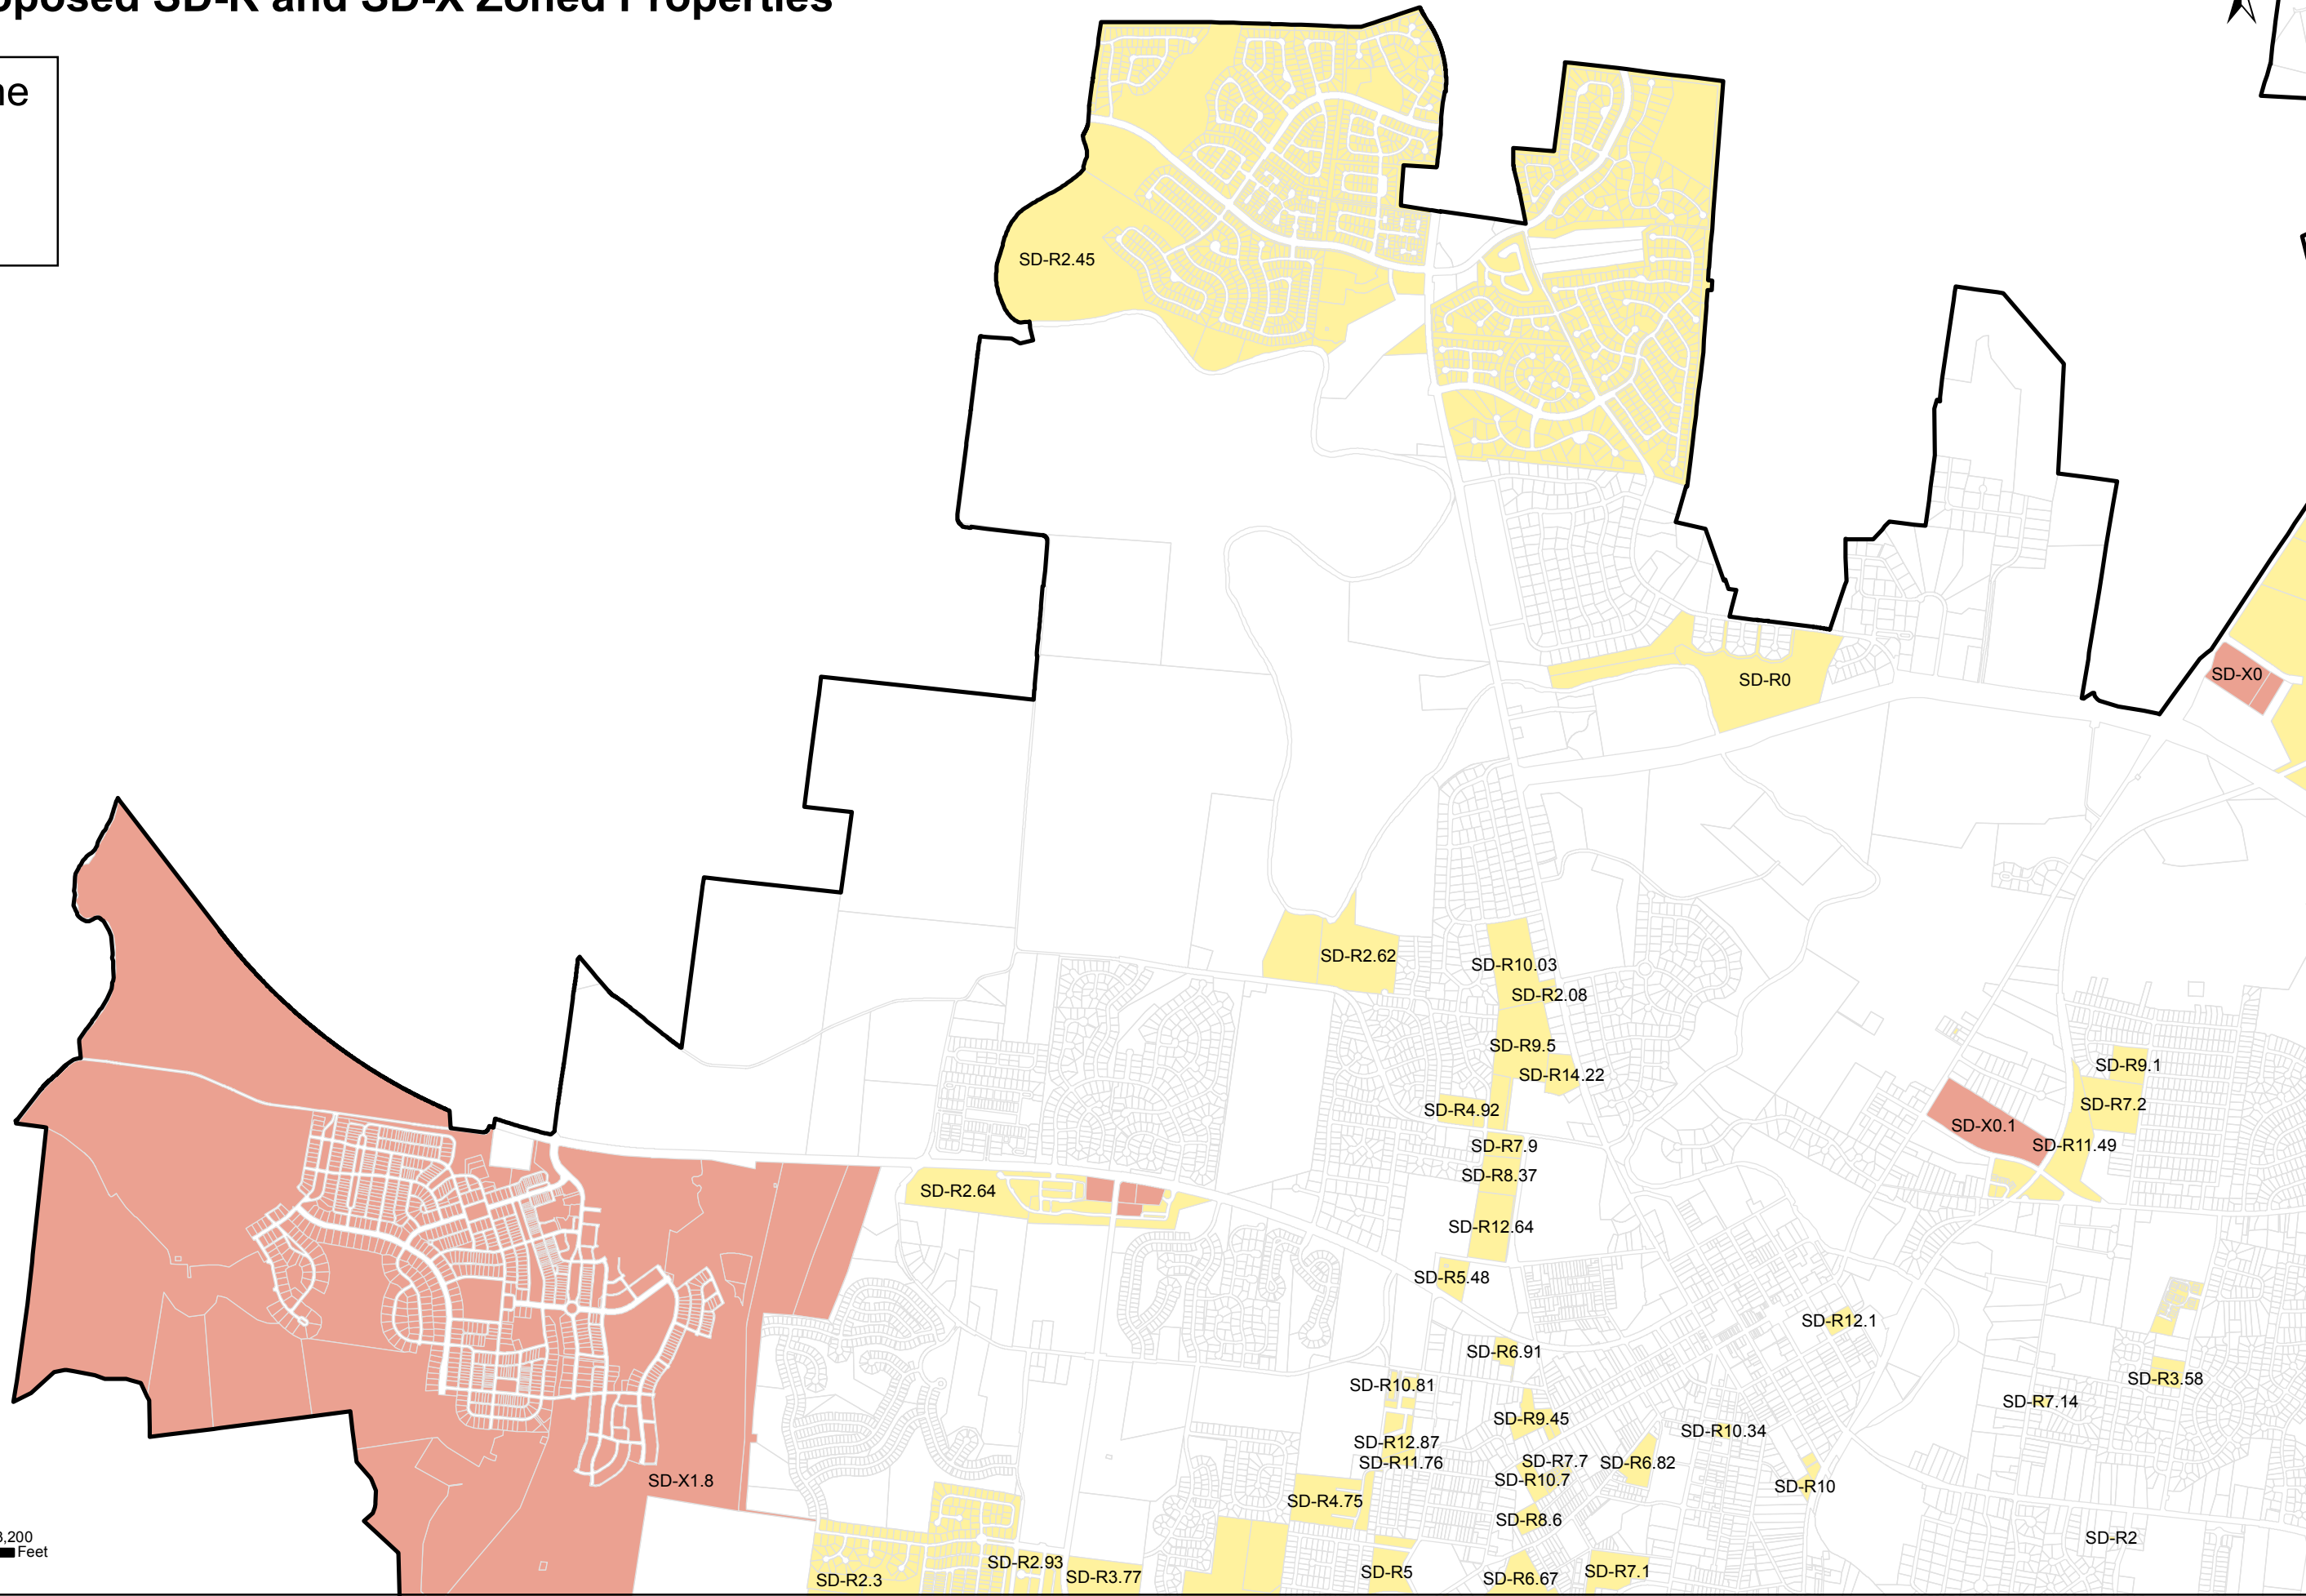

Exhibit 1. Multifamily Residential Recommendations by Special Area

Legend

- FFO
- FWO
- HHO Buffer
- HHO

Zoning-Standards

- Areas that Do Not Allow Attached
- Areas that Allow RM-10 & RM-15 Only
- Areas that Allow All RM Districts

Label

- City Limits

Sheet 1

Sheet 2

Sheet 3

Sheet 4

Sheet 5

Exhibit 2. Proposed SD-R and SD-X Zoned Properties

Exhibit 2. Proposed SD-R and SD-X Zoned Properties

Proposed Zone

- SD-R
- SD-X

Sheet 1

Exhibit 2. Proposed SD-R and SD-X Zoned Properties

Proposed Zone

- SD-R
- SD-X

Sheet 2