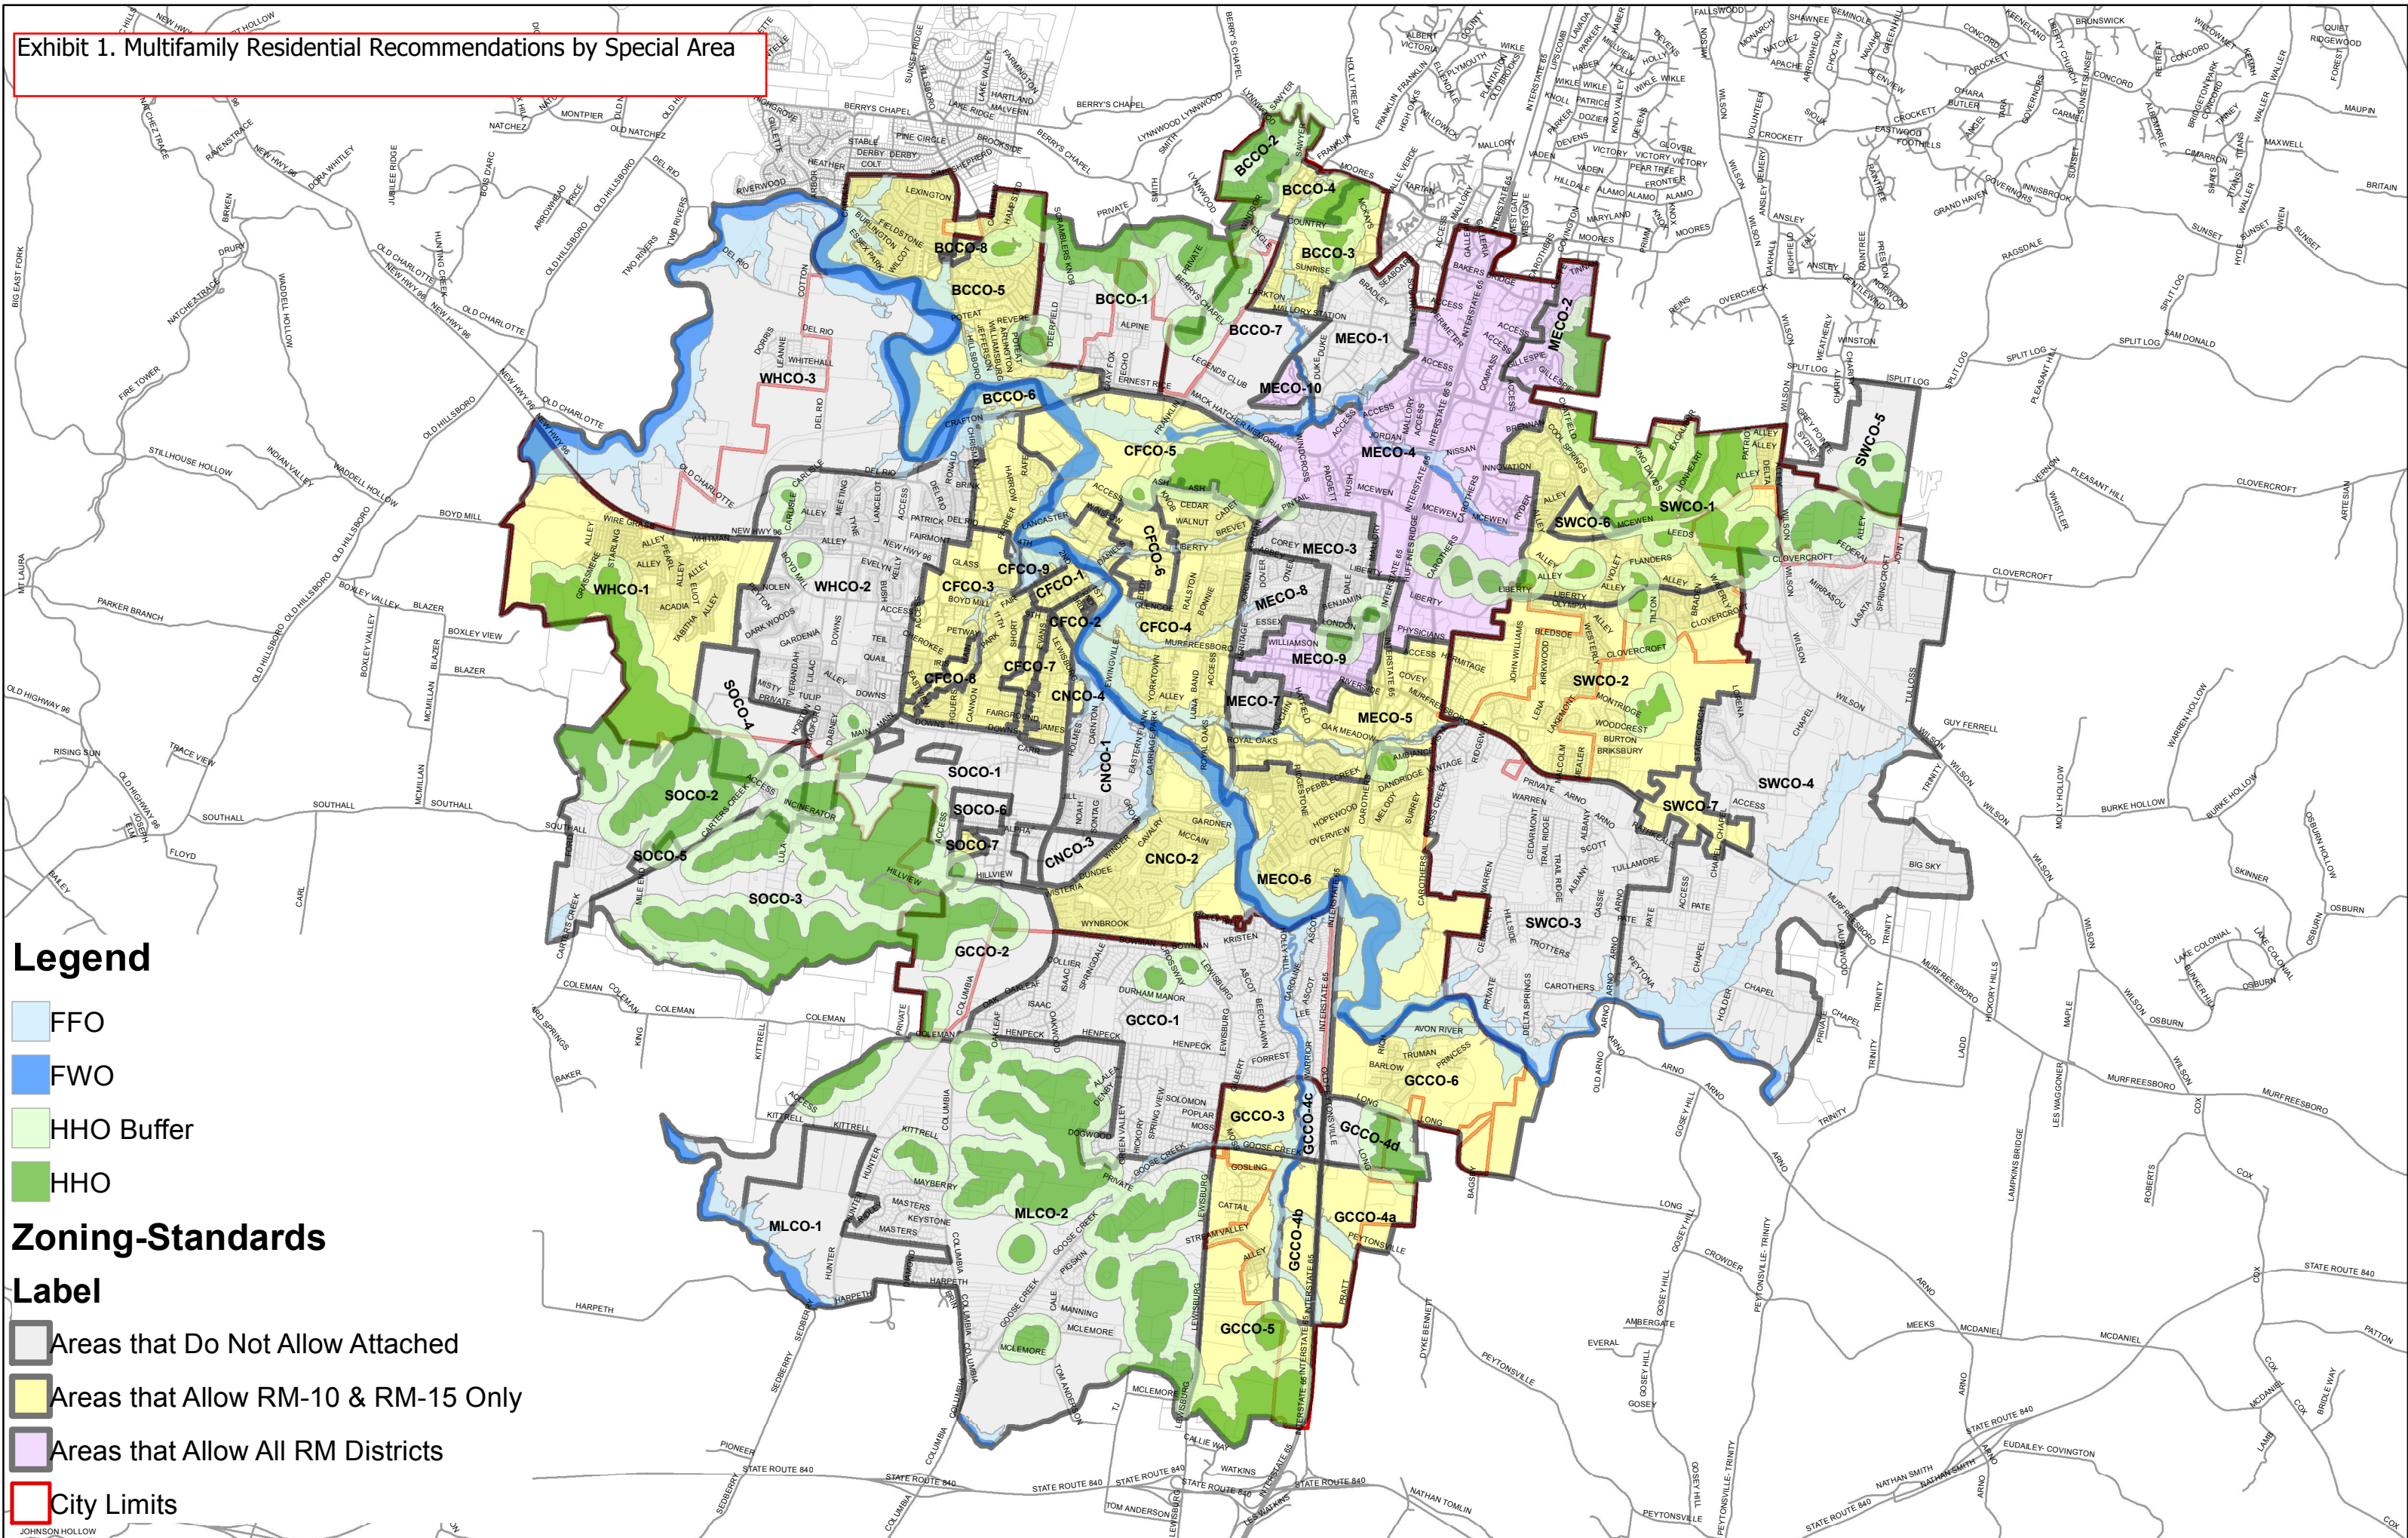

Exhibit 1. Multifamily Residential Recommendations by Special Area

Legend

- FFO
- FWO
- HHO Buffer
- HHO

Zoning-Standards

- Areas that Do Not Allow Attached
- Areas that Allow RM-10 & RM-15 Only
- Areas that Allow All RM Districts

Label

- City Limits

Sheet 1

Sheet 2

Sheet 3

Sheet 4

Sheet 5

Exhibit 2. Proposed SD-R and SD-X Zoned Properties