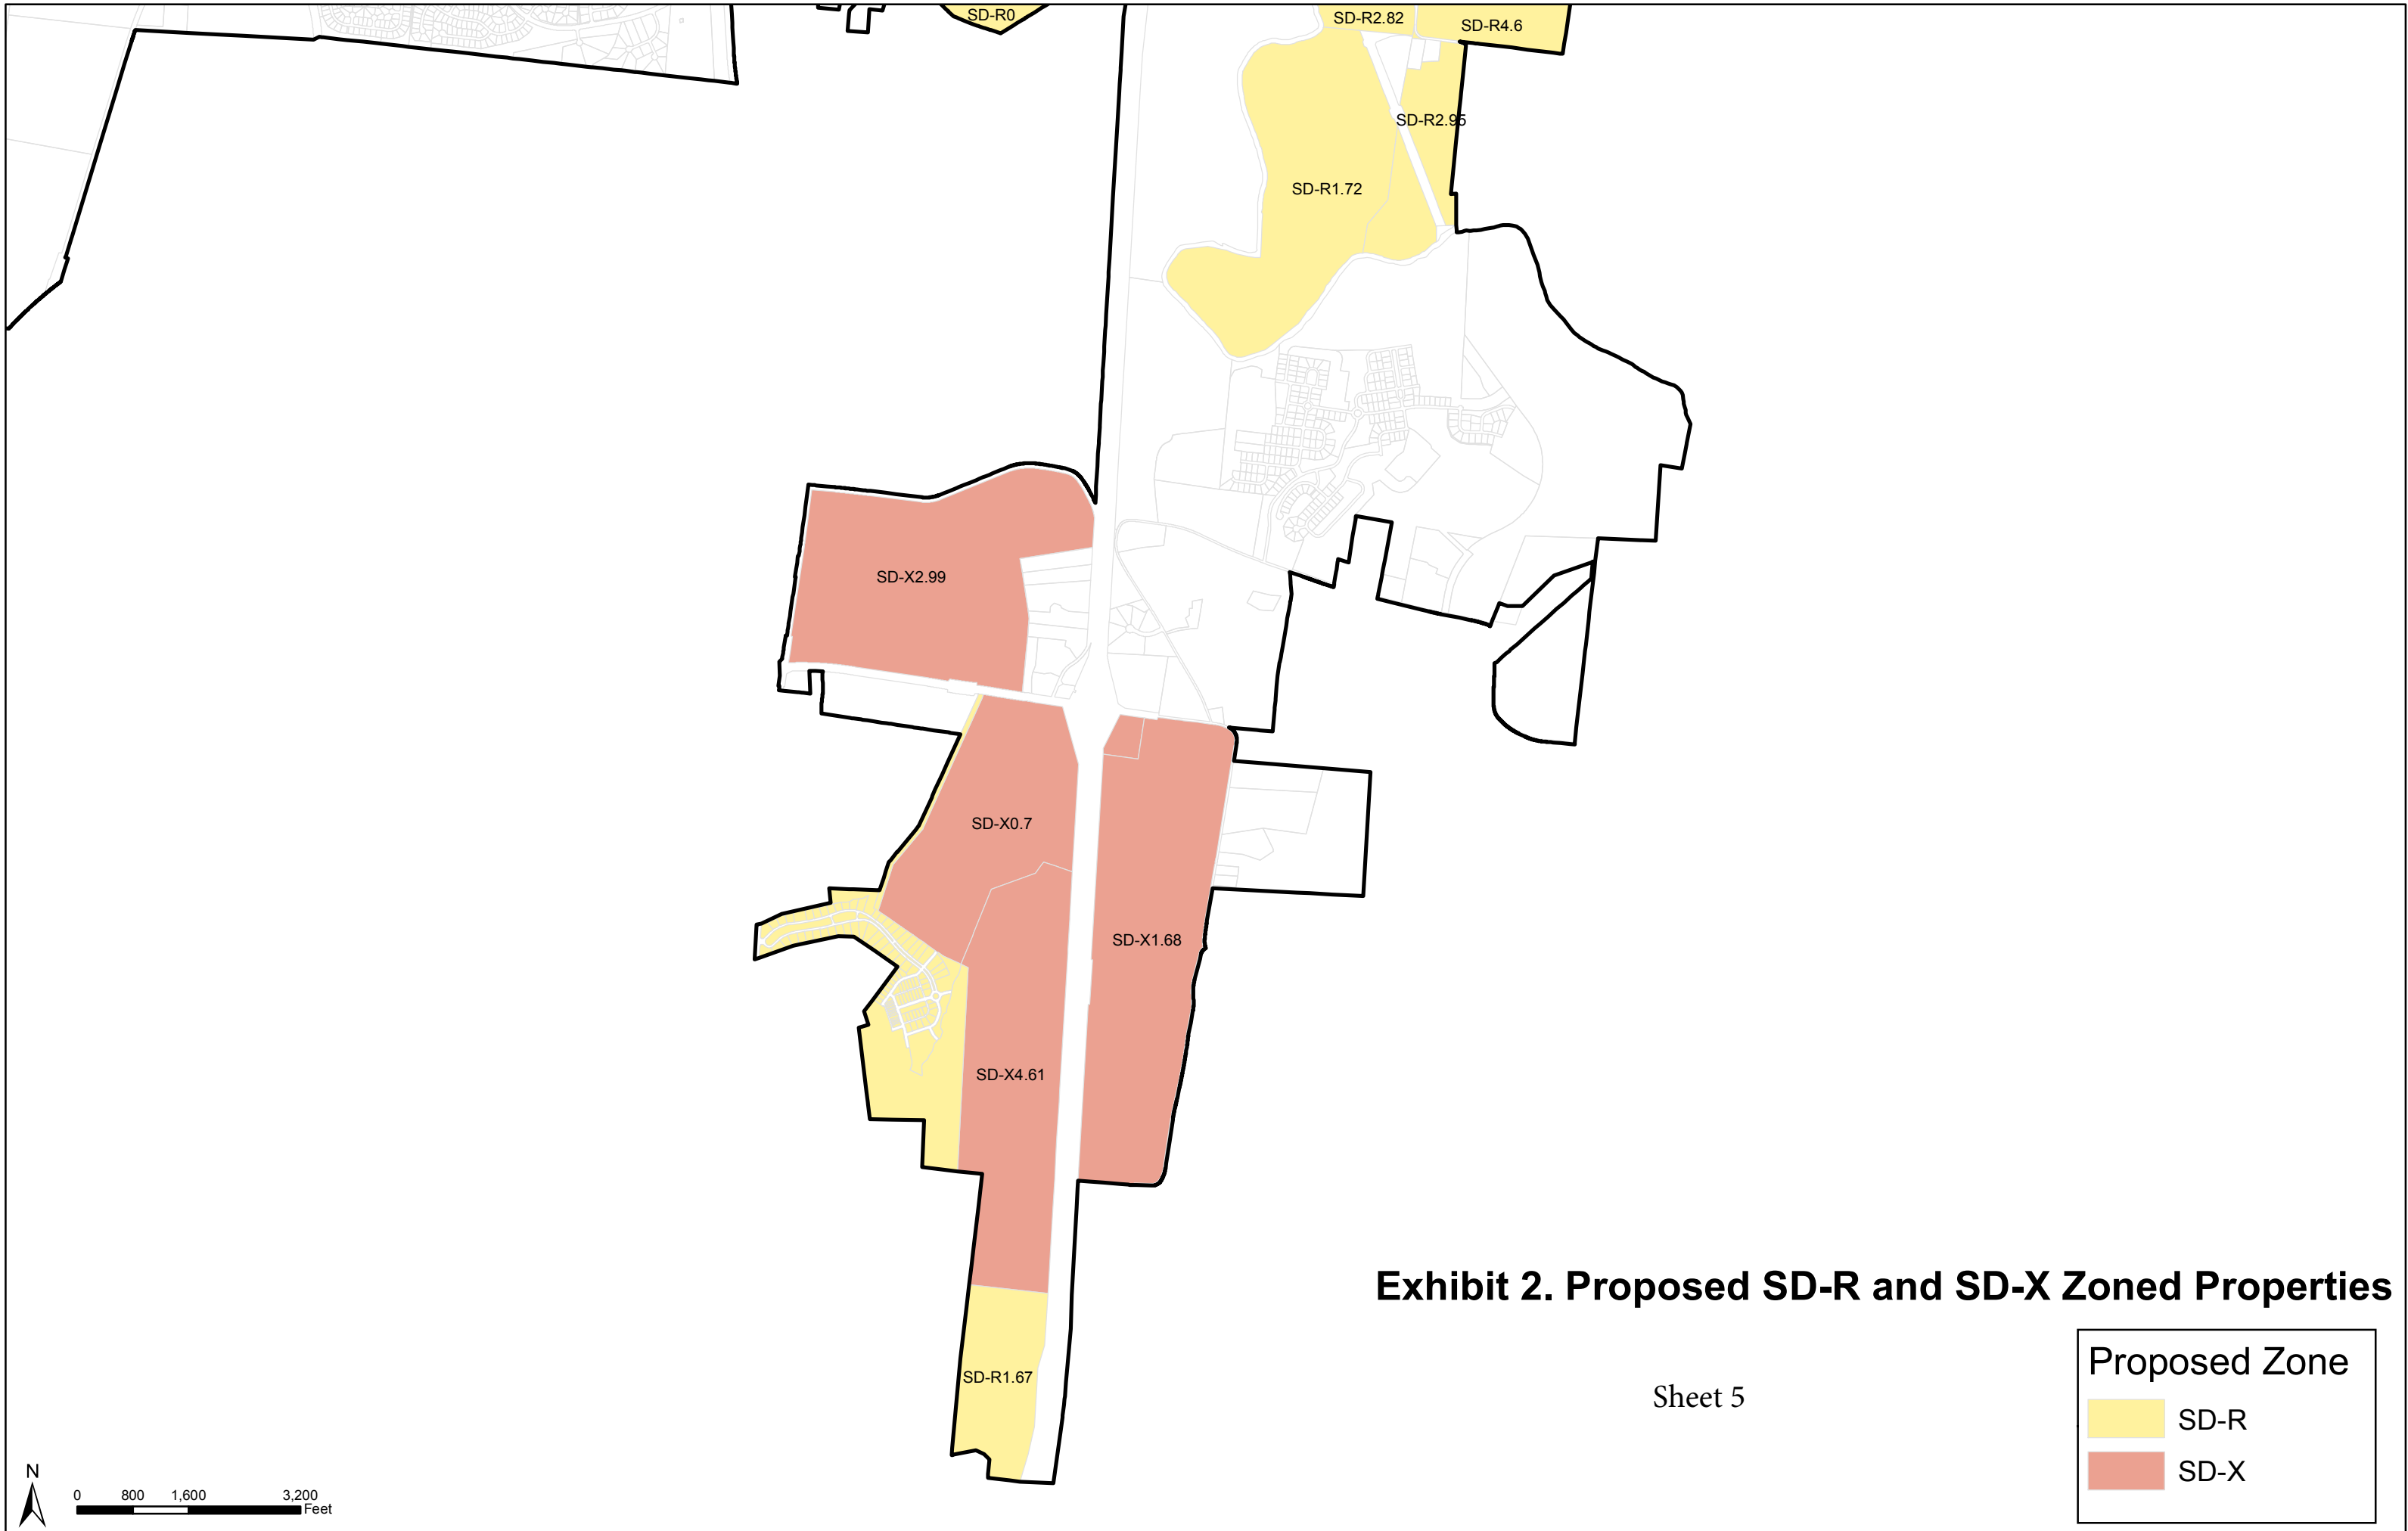

Exhibit 1. Multifamily Residential Recommendations by Special Area

Legend

- FFO
- FWO
- HHO Buffer
- HHO

Zoning-Standards

- Areas that Do Not Allow Attached
- Areas that Allow RM-10 & RM-15 Only
- Areas that Allow All RM Districts

Label

- City Limits

Sheet 1

Sheet 2

Sheet 3

Sheet 4

Sheet 5

Exhibit 2. Proposed SD-R and SD-X Zoned Properties

- SD-R
- SD-X

Exhibit 2. Proposed SD-R and SD-X Zoned Properties

Sheet 5

Proposed Zone

- SD-R
- SD-X