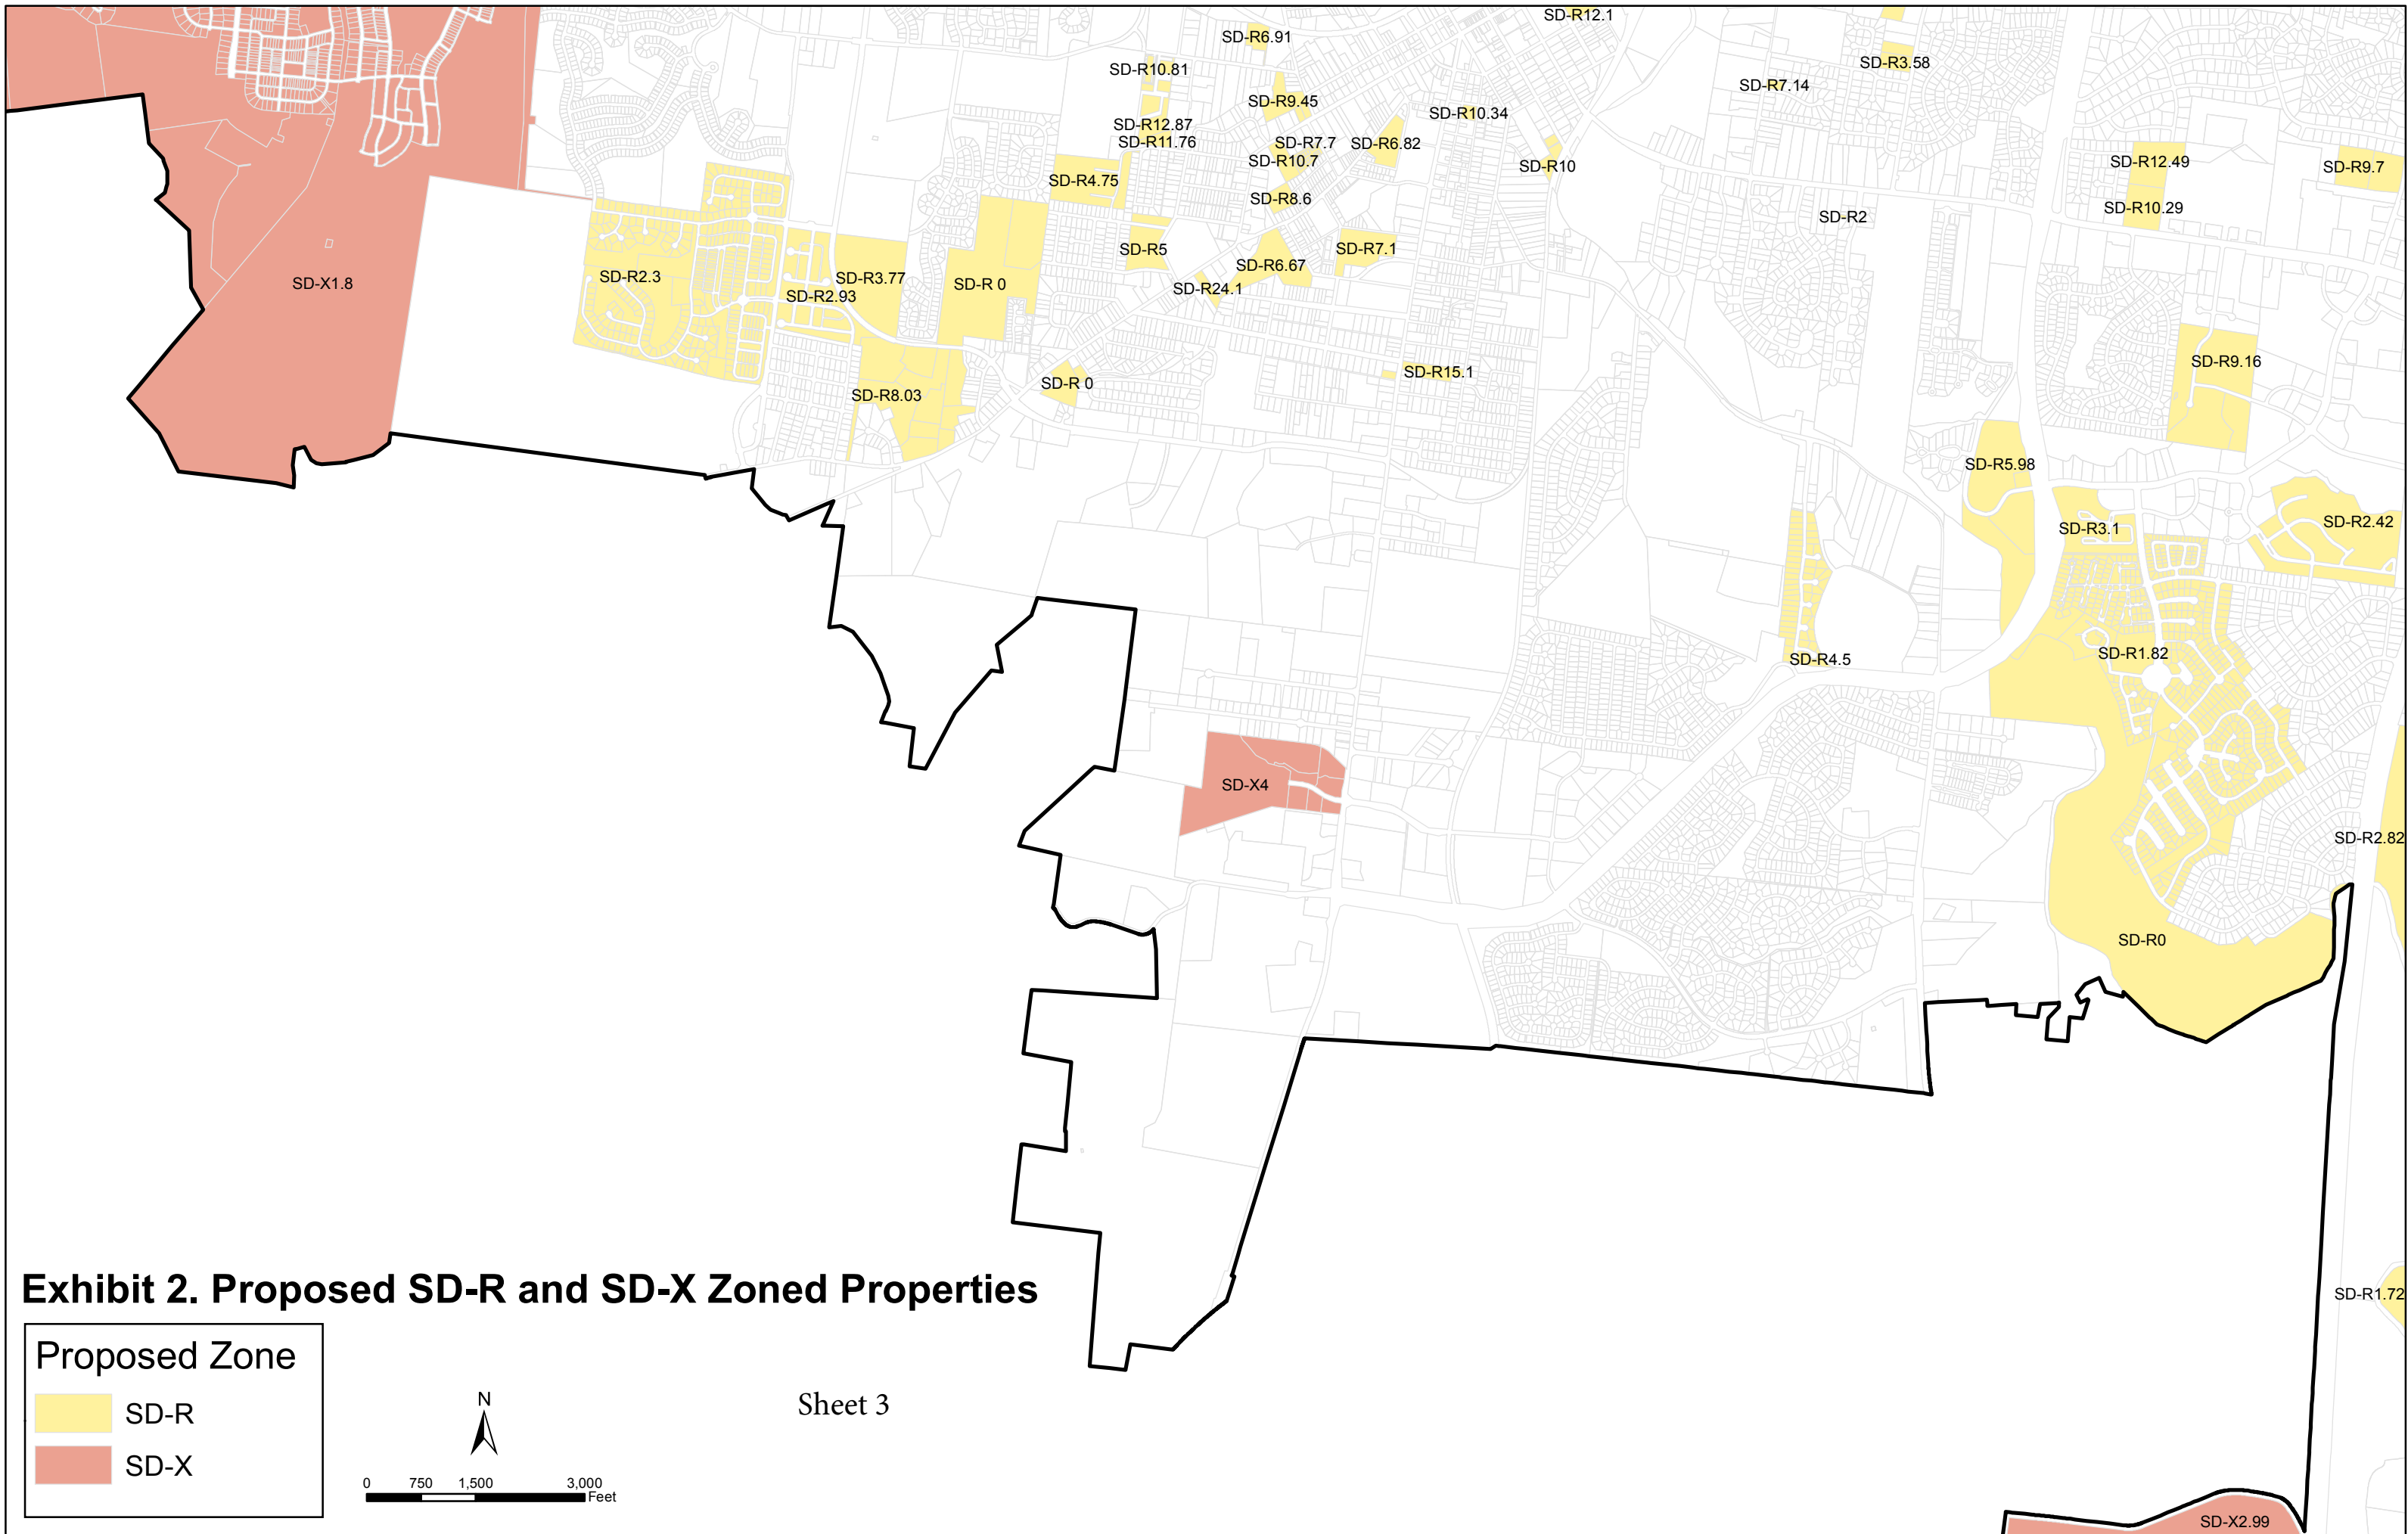

Exhibit 1. Multifamily Residential Recommendations by Special Area

Legend

- FFO
- FWO
- HHO Buffer
- HHO

Zoning-Standards

- Areas that Do Not Allow Attached
- Areas that Allow RM-10 & RM-15 Only
- Areas that Allow All RM Districts

Label

- City Limits

Sheet 1

Sheet 2

Sheet 3

Sheet 4

Sheet 5

Exhibit 2. Proposed SD-R and SD-X Zoned Properties

Exhibit 2. Proposed SD-R and SD-X Zoned Properties

Proposed Zone

- SD-R
- SD-X

Sheet 1

Exhibit 2. Proposed SD-R and SD-X Zoned Properties

Proposed Zone

- SD-R
- SD-X

Sheet 2

Exhibit 2. Proposed SD-R and SD-X Zoned Properties

Proposed Zone

- SD-R
- SD-X

Sheet 3

SD-X2.99

Exhibit 2. Proposed SD-R and SD-X Zoned Properties

Sheet 4

Proposed Zone