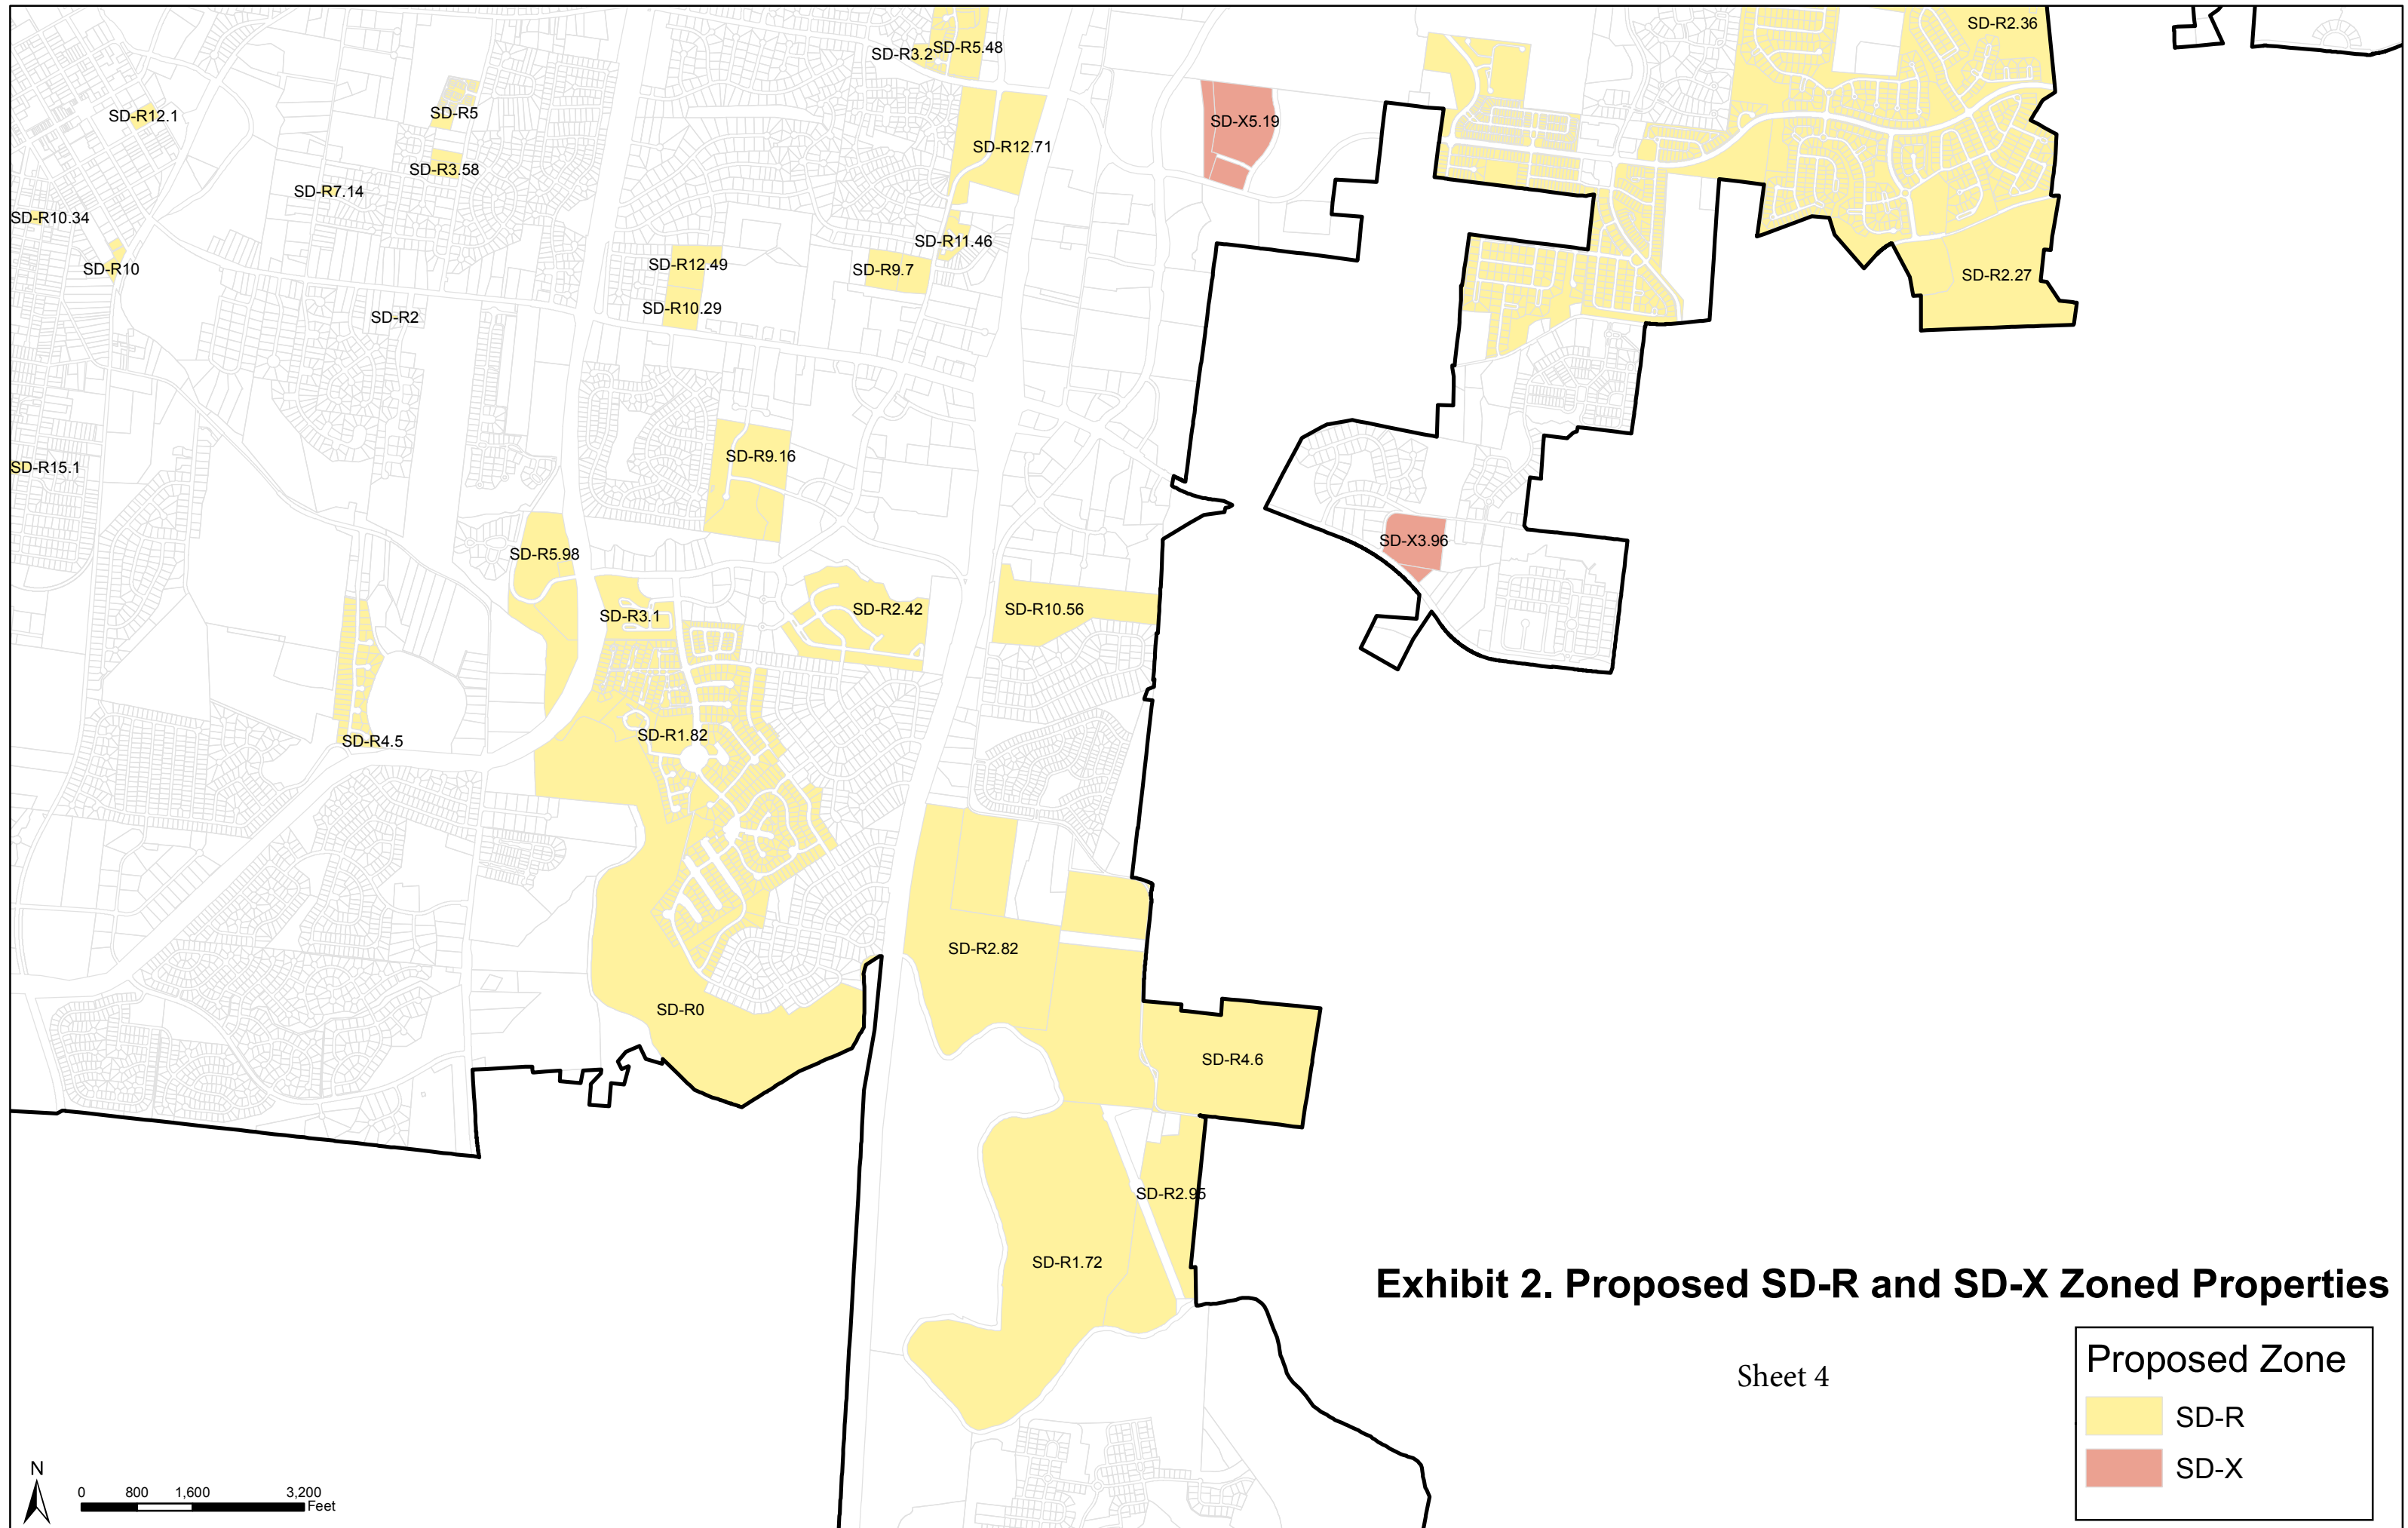

Exhibit 1. Multifamily Residential Recommendations by Special Area

Legend

- FFO
- FWO
- HHO Buffer
- HHO

Zoning-Standards

- Areas that Do Not Allow Attached
- Areas that Allow RM-10 & RM-15 Only
- Areas that Allow All RM Districts

Label

- City Limits

Sheet 1

Sheet 2

Sheet 3

Sheet 4

Sheet 5

Exhibit 2. Proposed SD-R and SD-X Zoned Properties

Exhibit 2. Proposed SD-R and SD-X Zoned Properties

Proposed Zone

- SD-R
- SD-X

Sheet 3

SD-X2.99

Exhibit 2. Proposed SD-R and SD-X Zoned Properties

Sheet 4

Proposed Zone

- SD-R
- SD-X

Exhibit 2. Proposed SD-R and SD-X Zoned Properties

Sheet 5

Proposed Zone

- SD-R
- SD-X