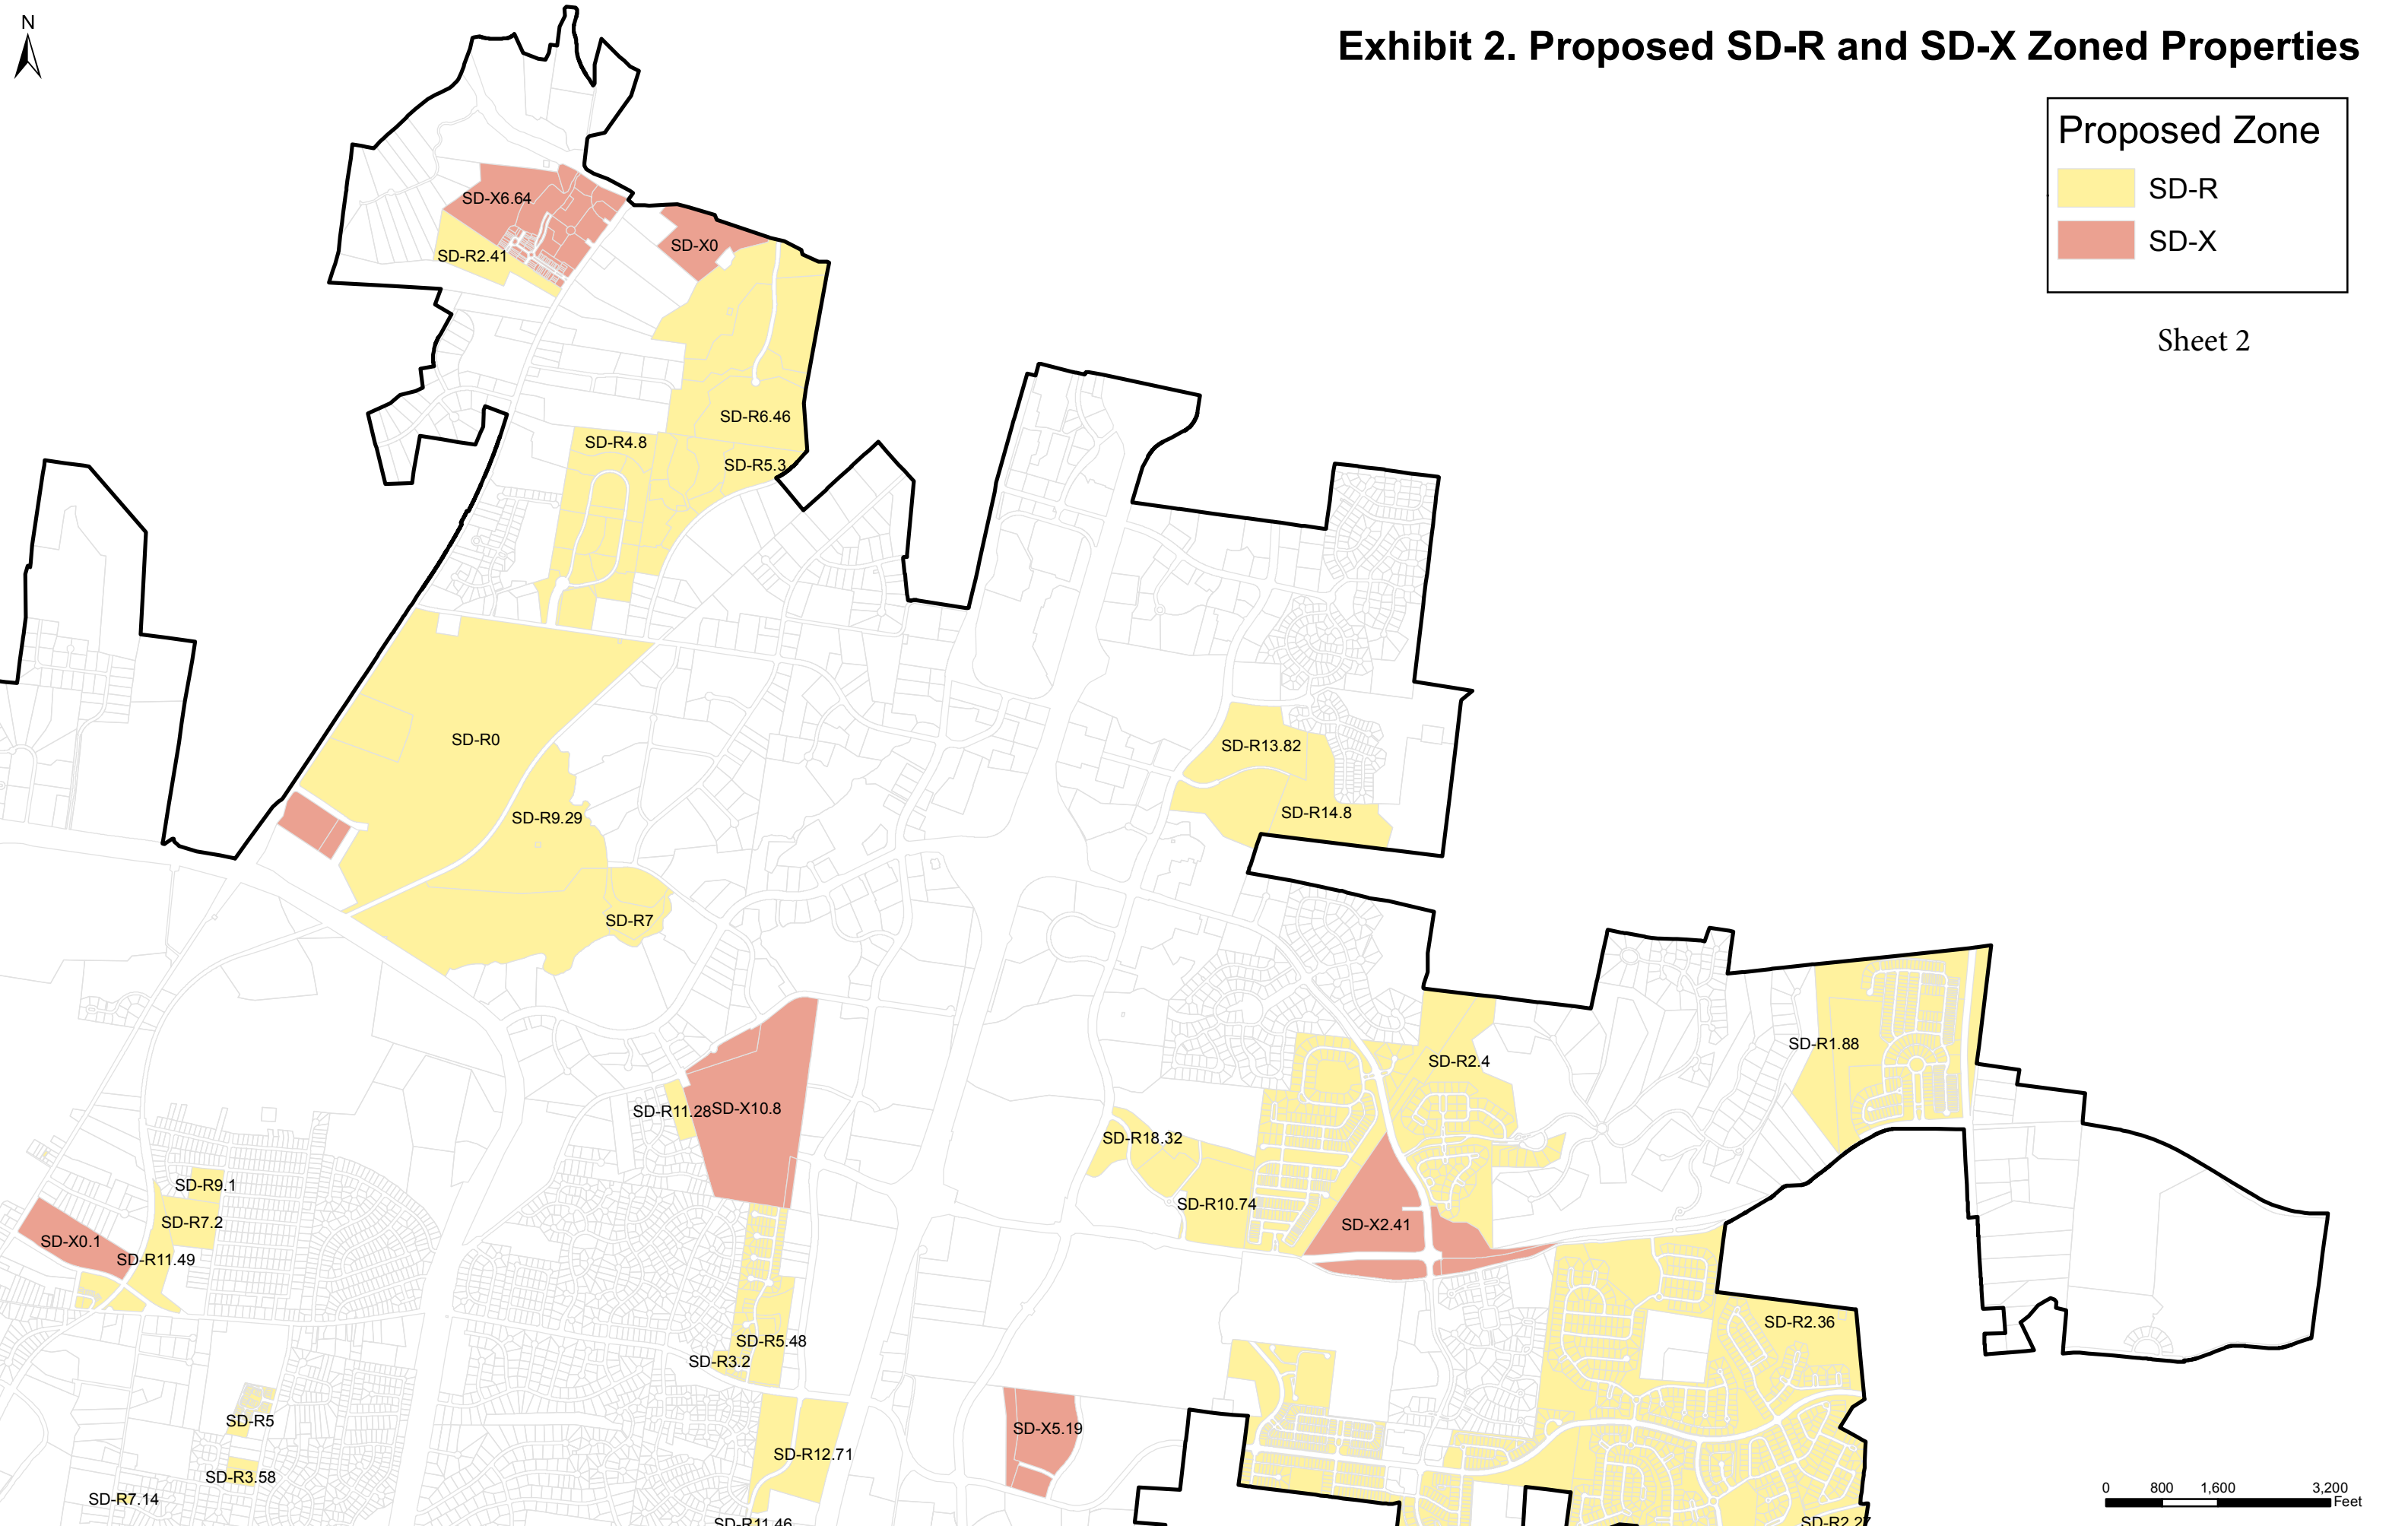

Exhibit 1. Multifamily Residential Recommendations by Special Area

Legend

- FFO
- FWO
- HHO Buffer
- HHO

Zoning-Standards

- Areas that Do Not Allow Attached
- Areas that Allow RM-10 & RM-15 Only
- Areas that Allow All RM Districts

Label

- City Limits

Sheet 1

Sheet 2

Sheet 3

Sheet 4

Sheet 5

Exhibit 2. Proposed SD-R and SD-X Zoned Properties

Exhibit 2. Proposed SD-R and SD-X Zoned Properties

Proposed Zone

- SD-R
- SD-X

Sheet 1

Exhibit 2. Proposed SD-R and SD-X Zoned Properties

Proposed Zone

- SD-R
- SD-X

Sheet 2

Exhibit 2. Proposed SD-R and SD-X Zoned Properties

Proposed Zone

- SD-R
- SD-X

Sheet 3

SD-X2.99

Exhibit 2. Proposed SD-R and SD-X Zoned Properties

Sheet 4

Proposed Zone